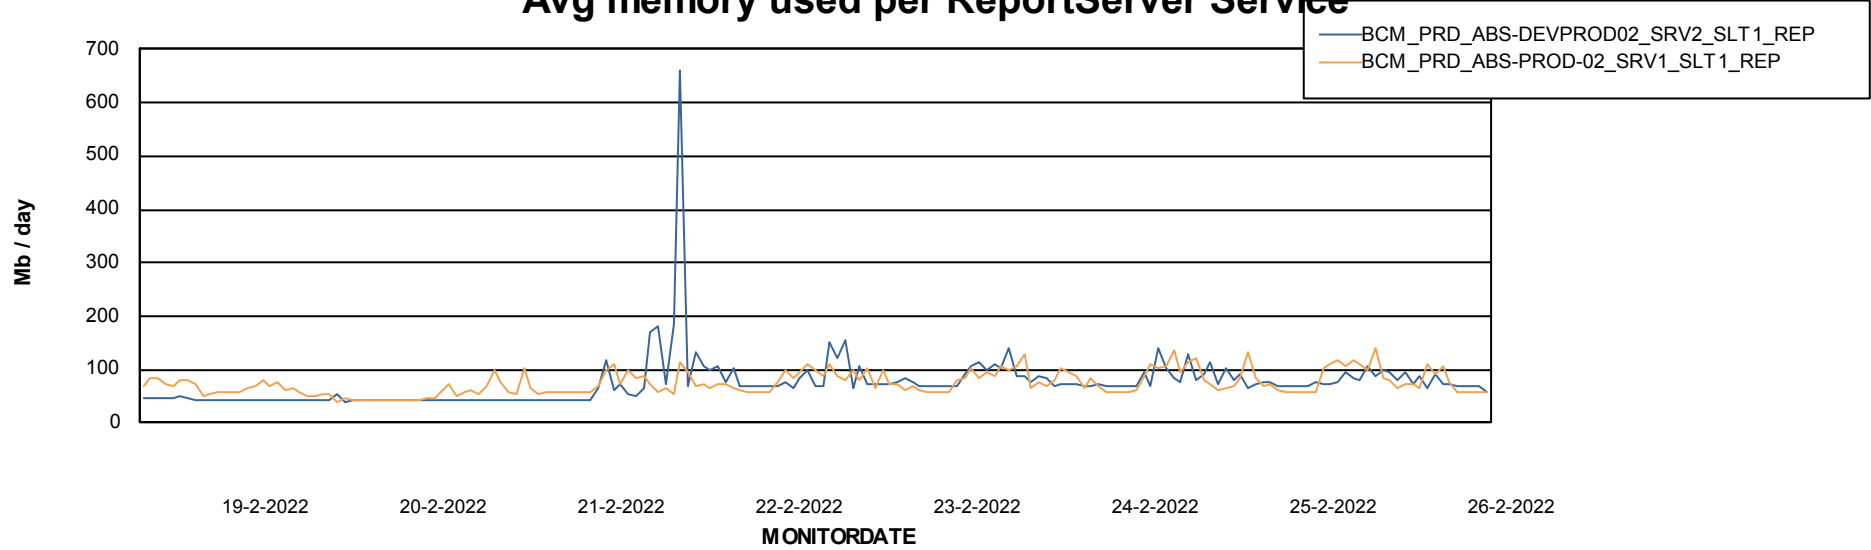

ABSSolute Application ReportServer Services

Avg memory used per ReportServer Service