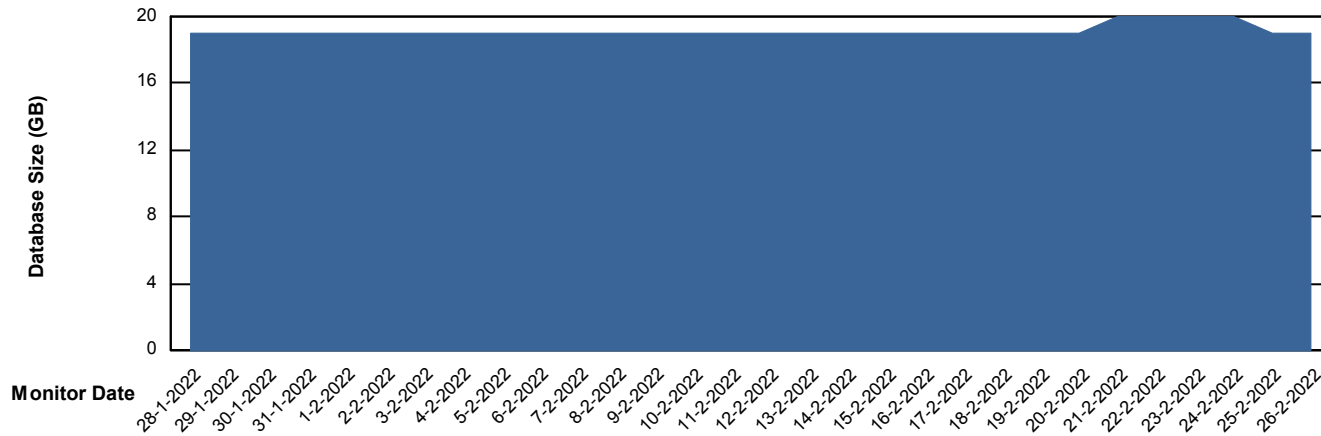

DATABASE SIZE BCMDB_ABS1 Production Database

Database growth over last month