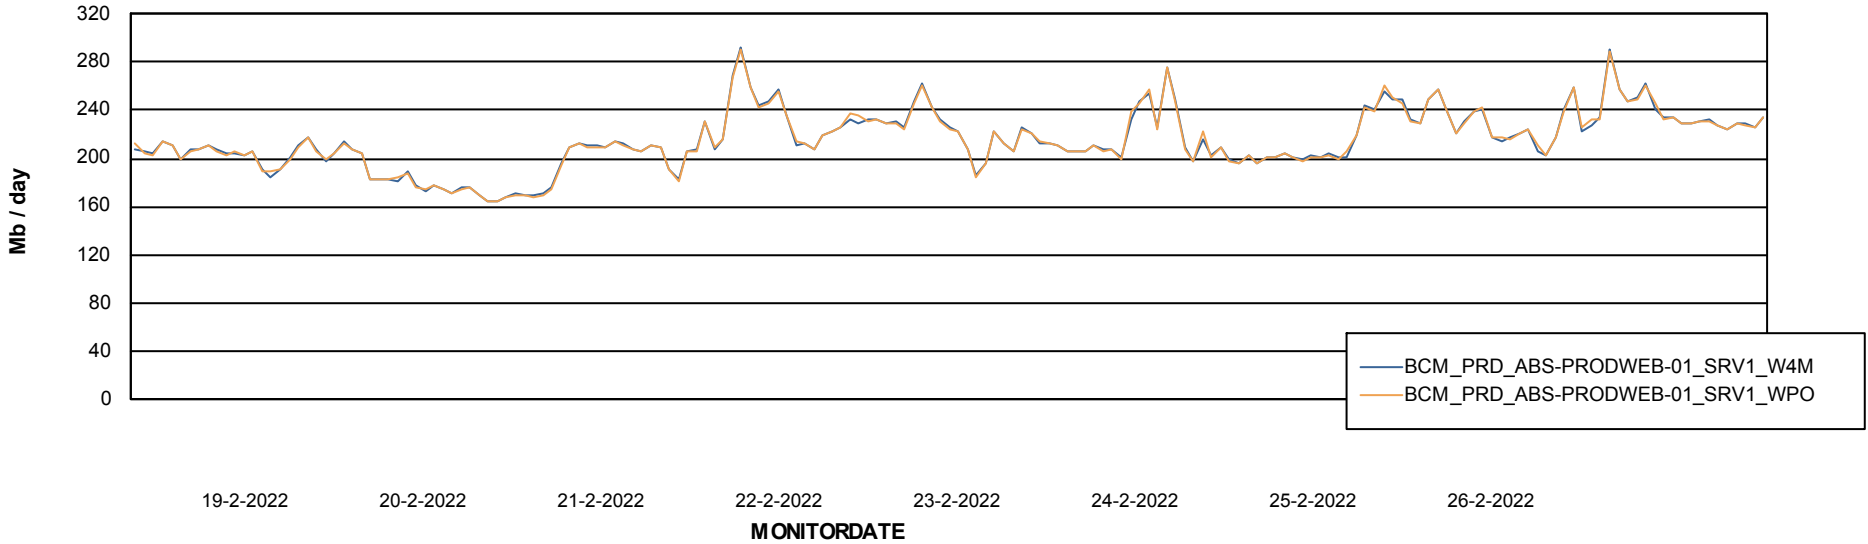

ABSSolute Application ReportServer Services

Avg memory used per ReportServer Service

Weekly SLA Customer Report

Customer BCM_Production
Database ID 81

ABSolute Web Component Services

Avg memory used per ABS Web component