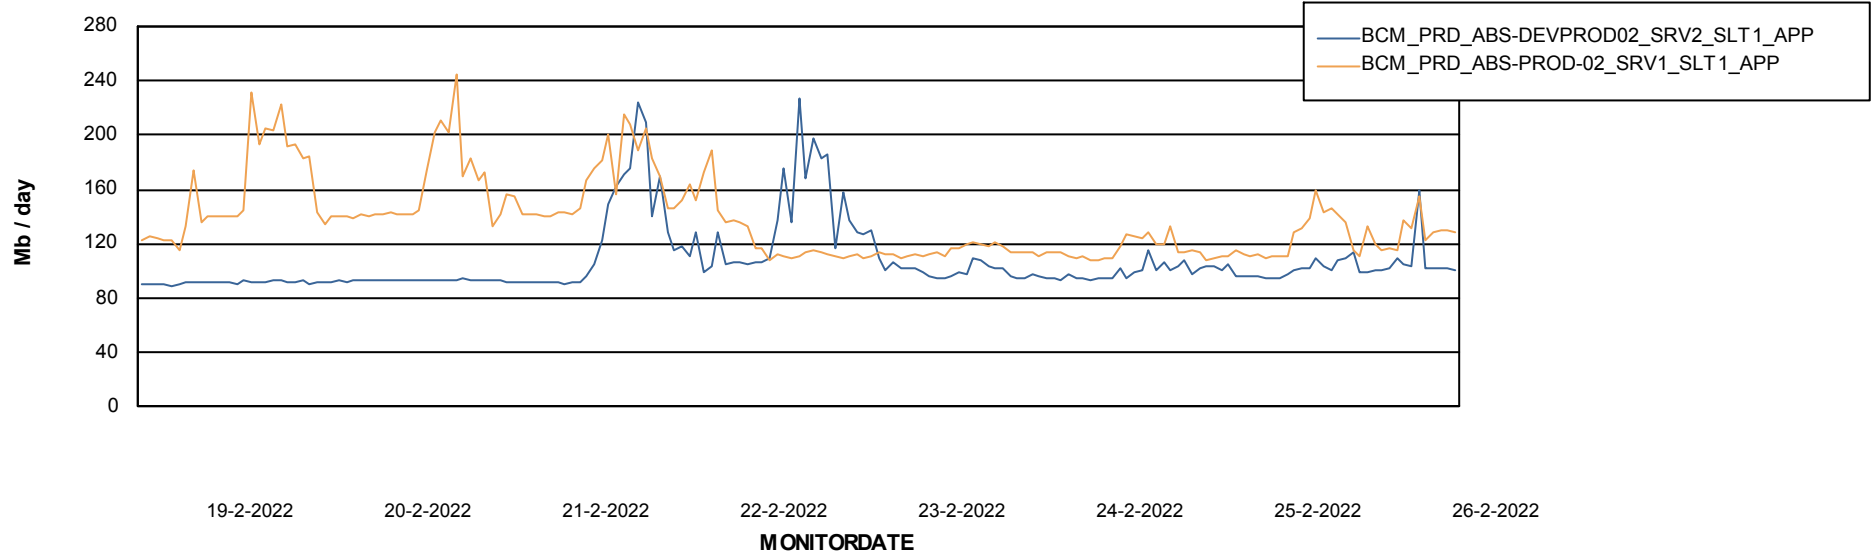

ABSSolute Application Server Services

Avg memory used per ABS Server Service