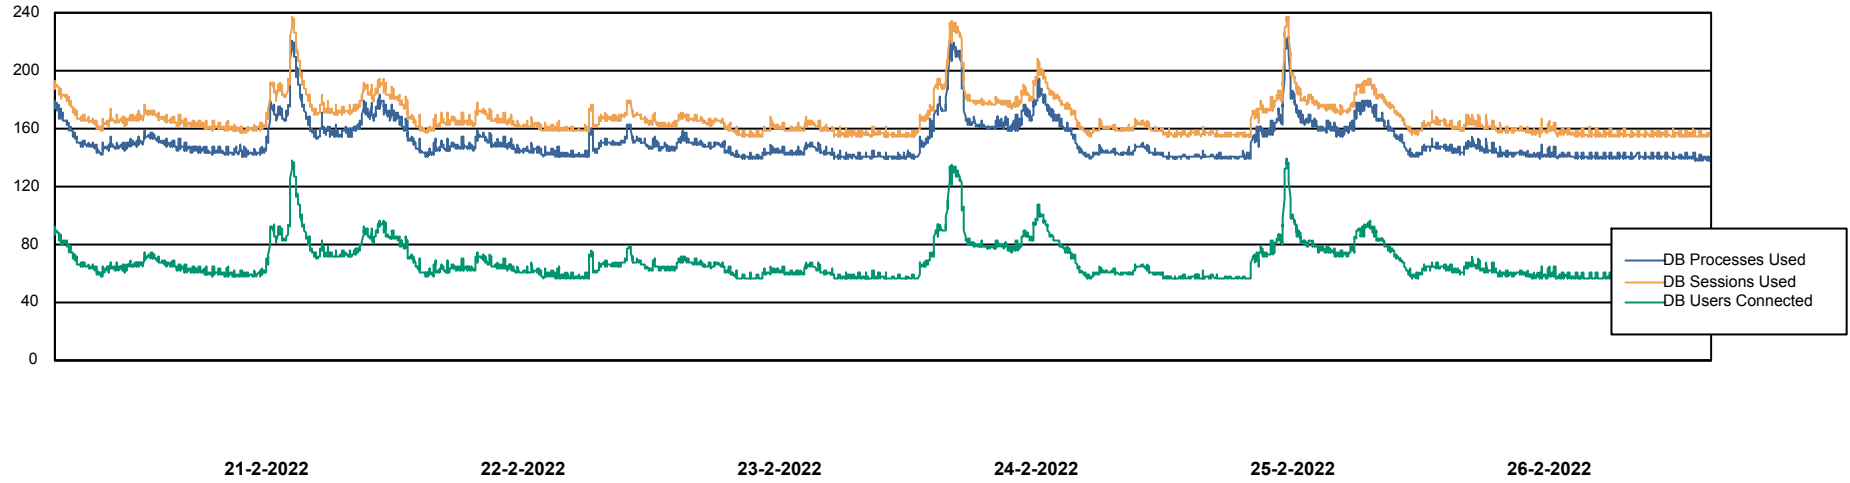

Weekly SLA Customer Report

Customer AUJ Production
Database ID 41

Database Performance AUJ Prod. BI DB (PABSBI1 server)

Weekly SLA Customer Report

Customer AUJ Production
Database ID 41

Database Performance AUJ_DB1_Primary