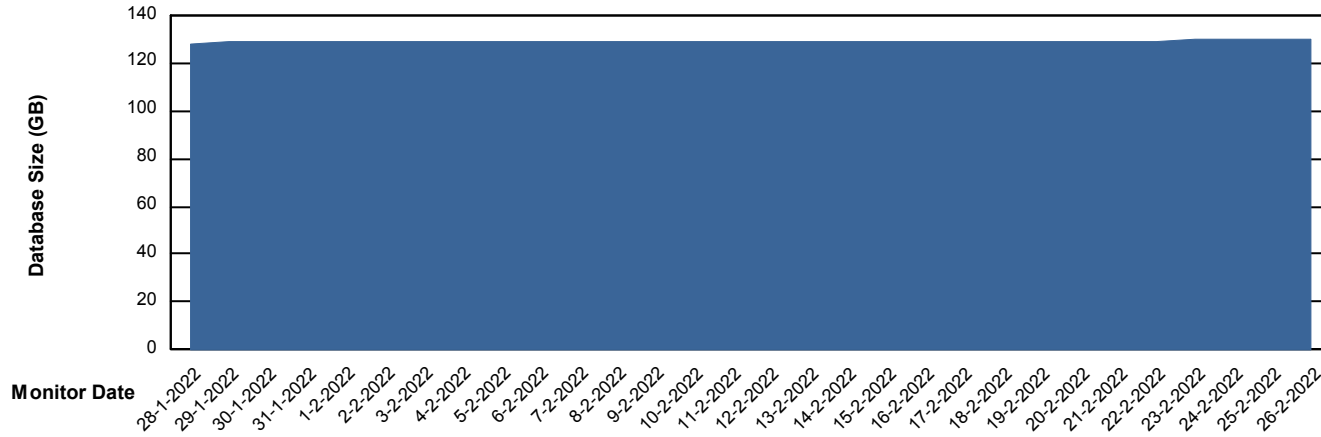

DATABASE SIZE AUJ Prod. BI DB (PABSBI1 server)

Database growth over last month