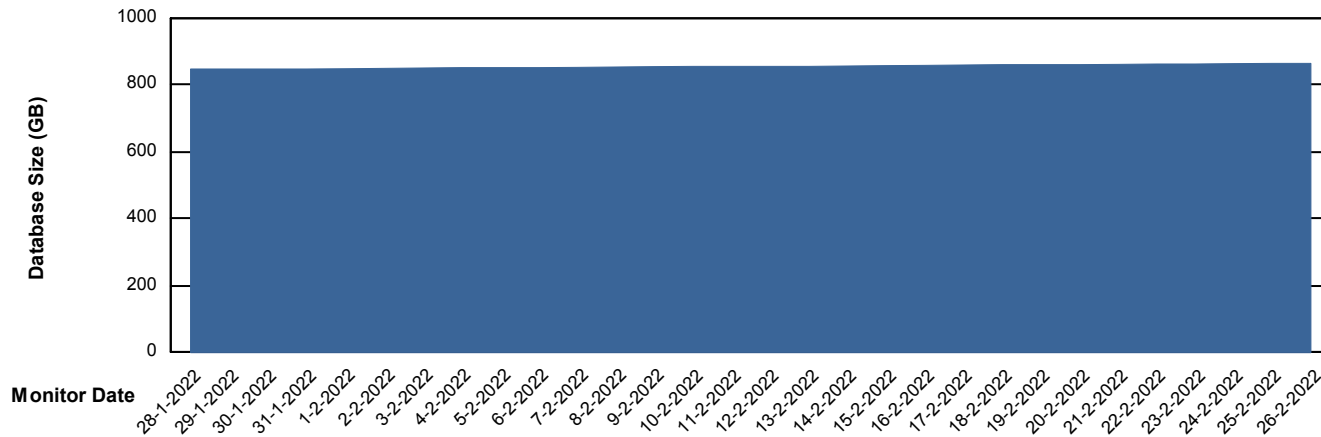

Weekly SLA Customer Report

Customer AUJ Production
Database ID 41

DATABASE SIZE AUJ Prod. BI DB (PABSBI1 server)

Database growth over last month

DATABASE SIZE AUJ_DB1_Primary

Database growth over last month