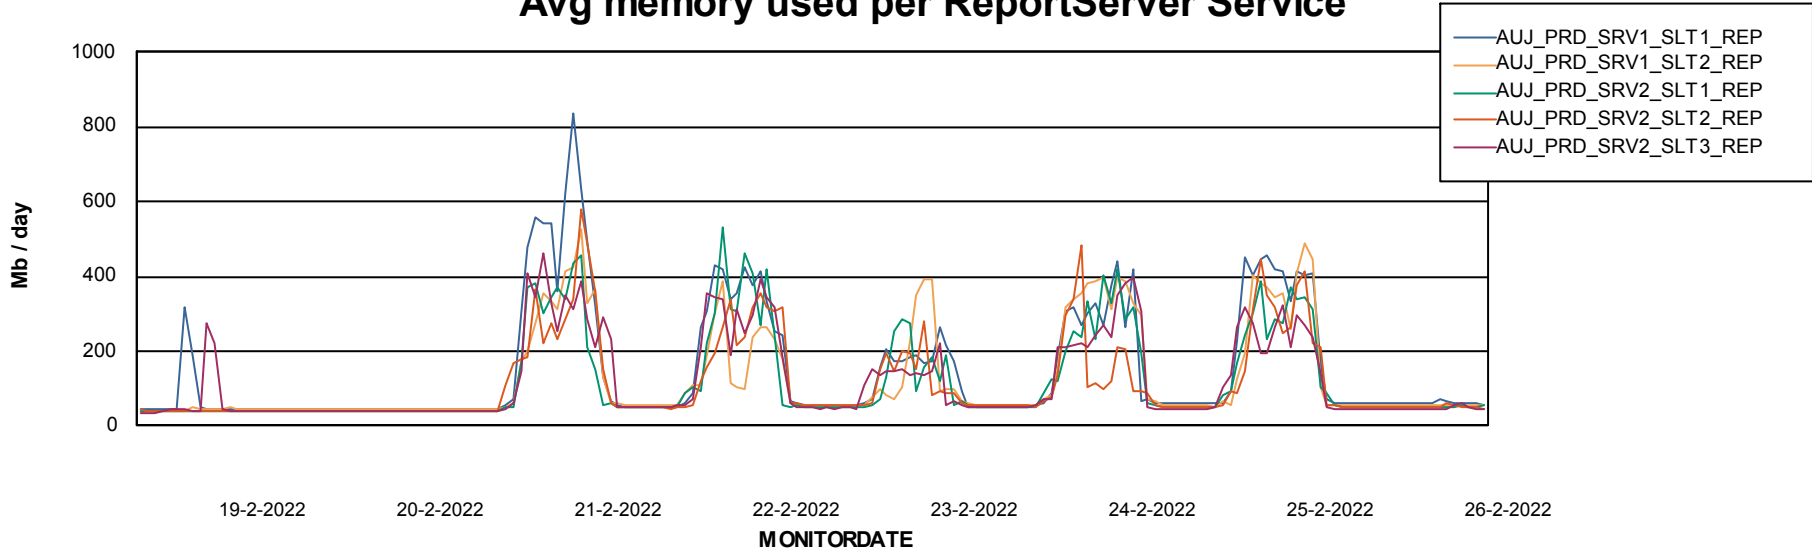

ABSSolute Application ReportServer Services

Avg memory used per ReportServer Service