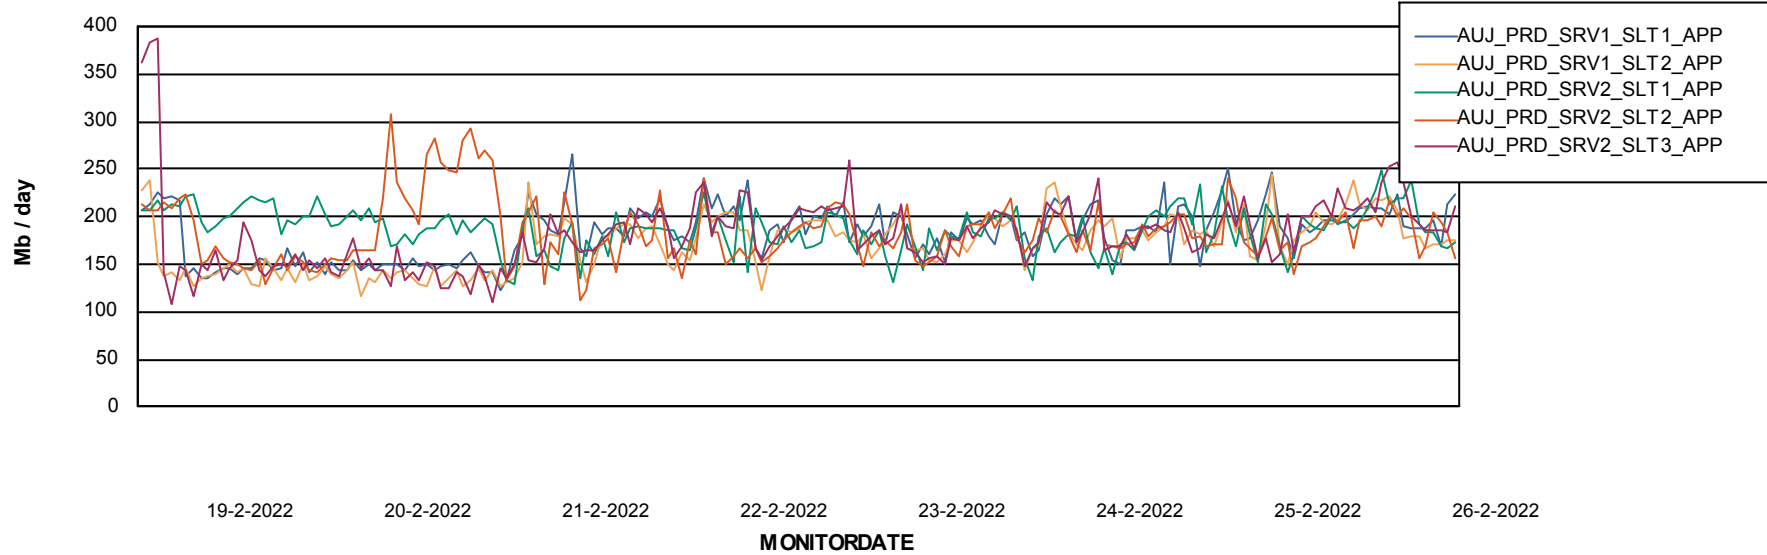

ABSSolute Application Server Services

Avg memory used per ABS Server Service