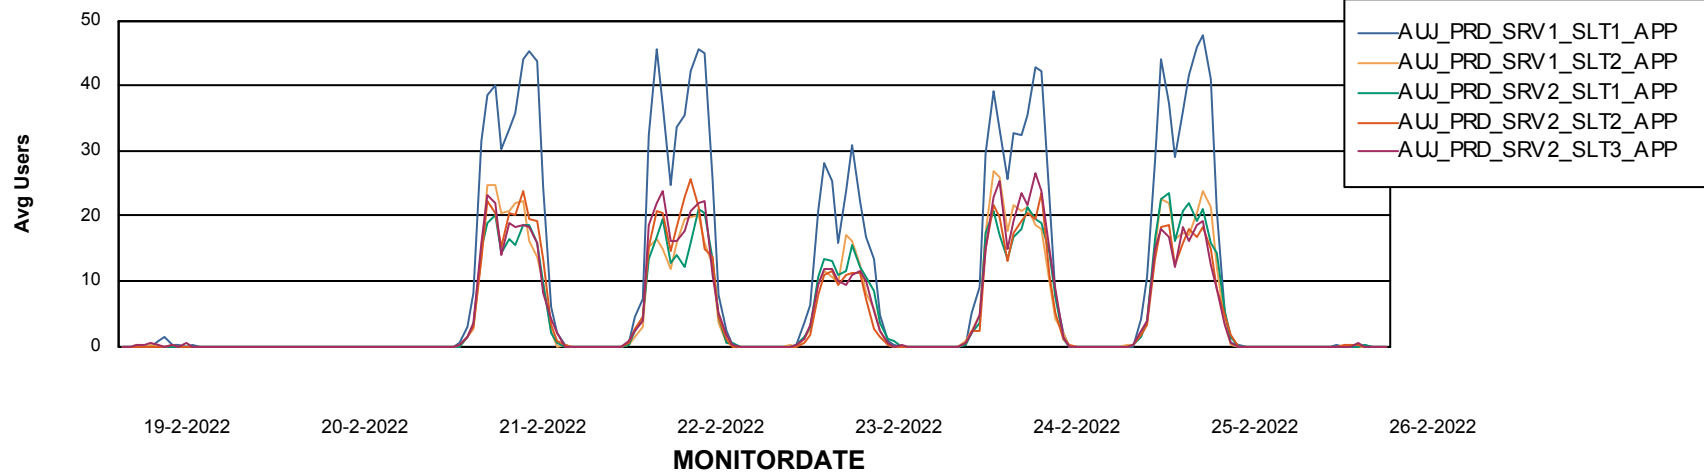

Weekly SLA Customer Report

Customer AUJ Production
Database ID 41

ABSSolute Application Server Services

Avg memory used per ABS Server Service

Avg users per day per ABS server

Weekly SLA Customer Report

Customer AUJ Production
Database ID 41