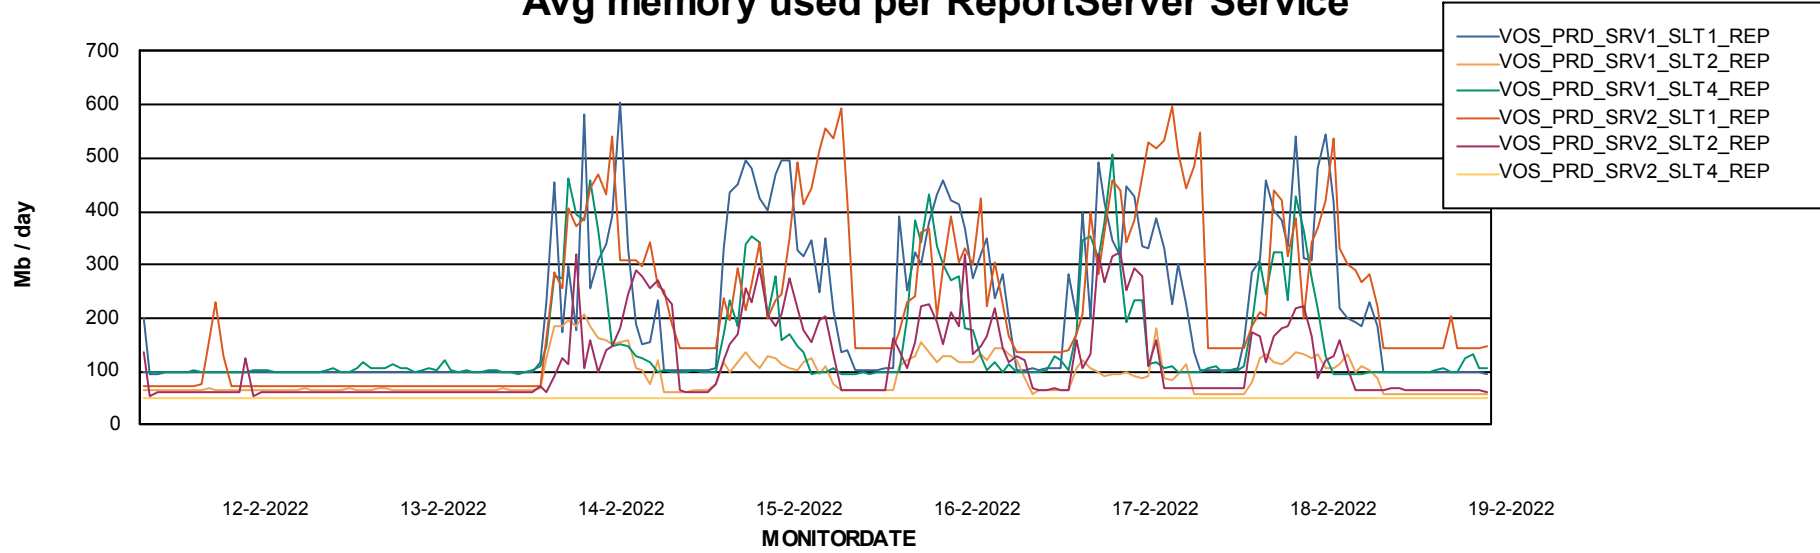

ABSSolute Application ReportServer Services

Avg memory used per ReportServer Service