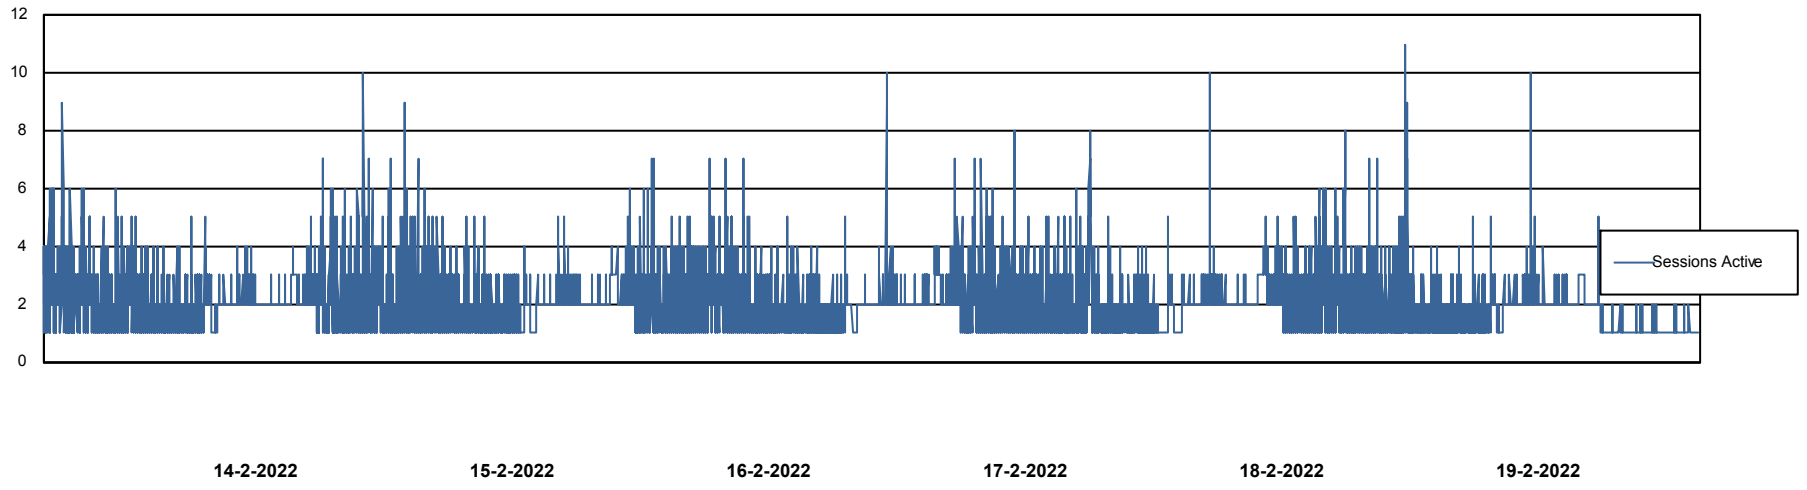

Weekly SLA Customer Report

Customer VOS_Production
Database ID 68

Database Performance VOSDB_BI

Weekly SLA Customer Report

Customer VOS_Production
Database ID 68

Database Performance VOSDB_Production

Weekly SLA Customer Report

Customer VOS_Production
Database ID 68

Database Performance VOSDB_Standby

DB Processes Max 500

Weekly SLA Customer Report

Customer VOS_Production
Database ID 68

DATABASE SIZE VOSDB_BI

Database growth over last month