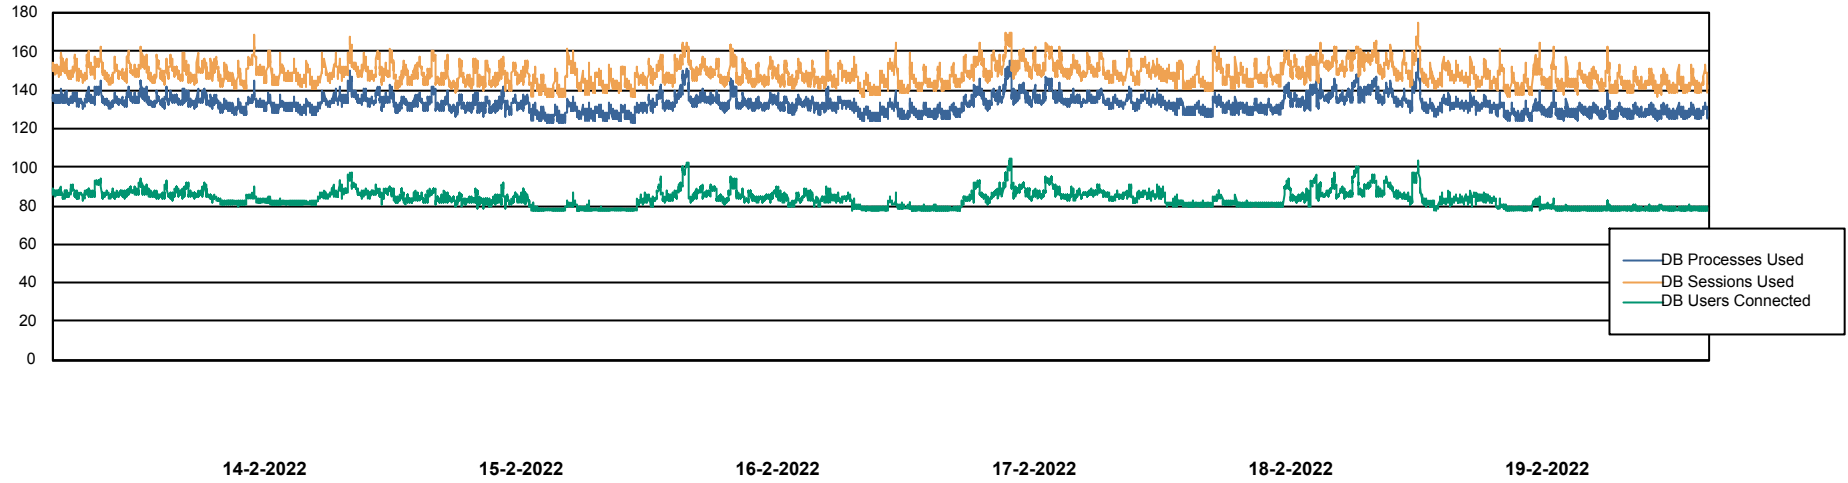

Weekly SLA Customer Report

Customer VOS_Production
Database ID 68

Database Performance VOSDB_BI

Weekly SLA Customer Report

Customer VOS_Production
Database ID 68

Database Performance VOSDB_Production

Weekly SLA Customer Report