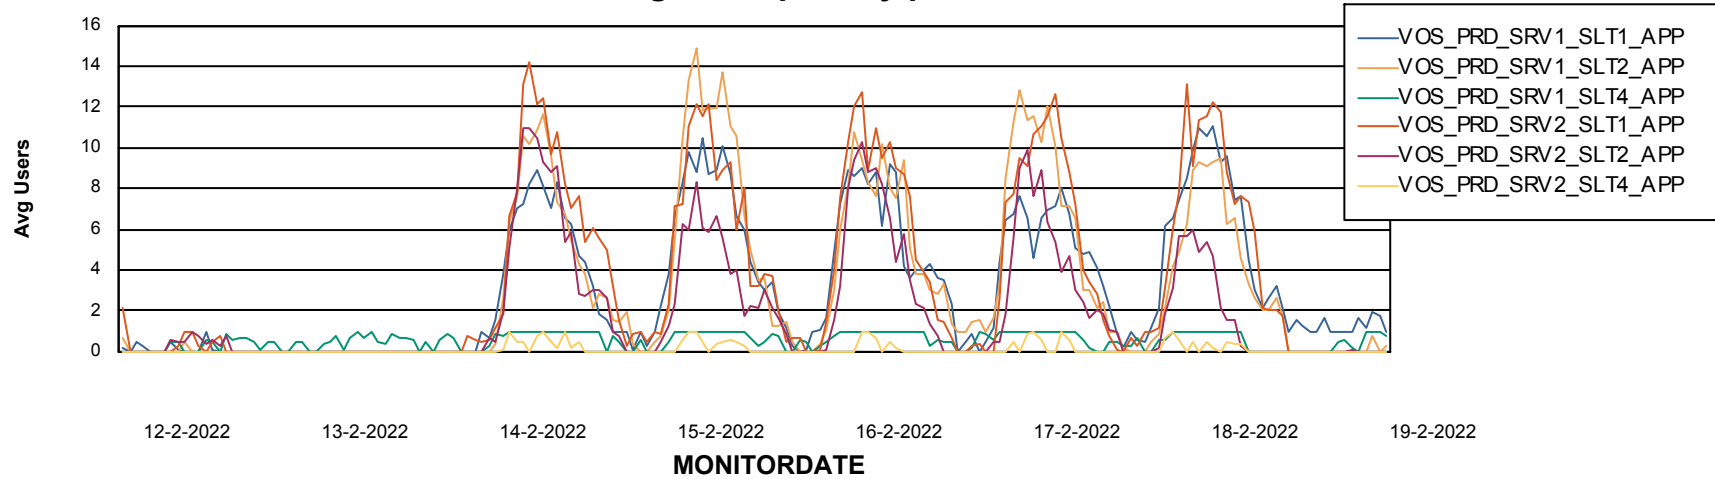

Weekly SLA Customer Report

Customer VOS_Production
Database ID 68

ABSSolute Application Server Services

Avg memory used per ABS Server Service

Avg users per day per ABS server

Weekly SLA Customer Report

Customer VOS_Production
Database ID 68