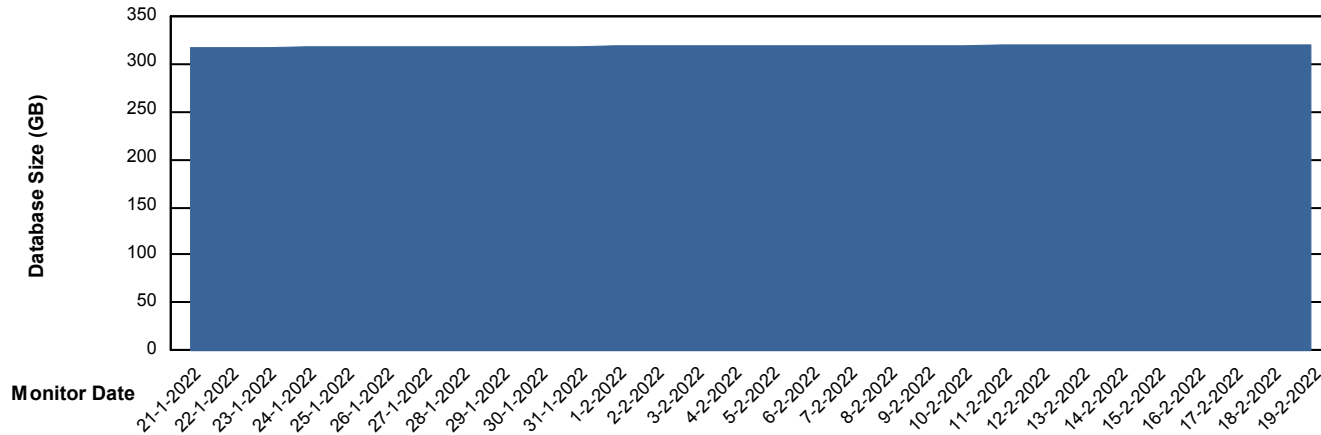

DATABASE SIZE VOSDB_Production

Database growth over last month