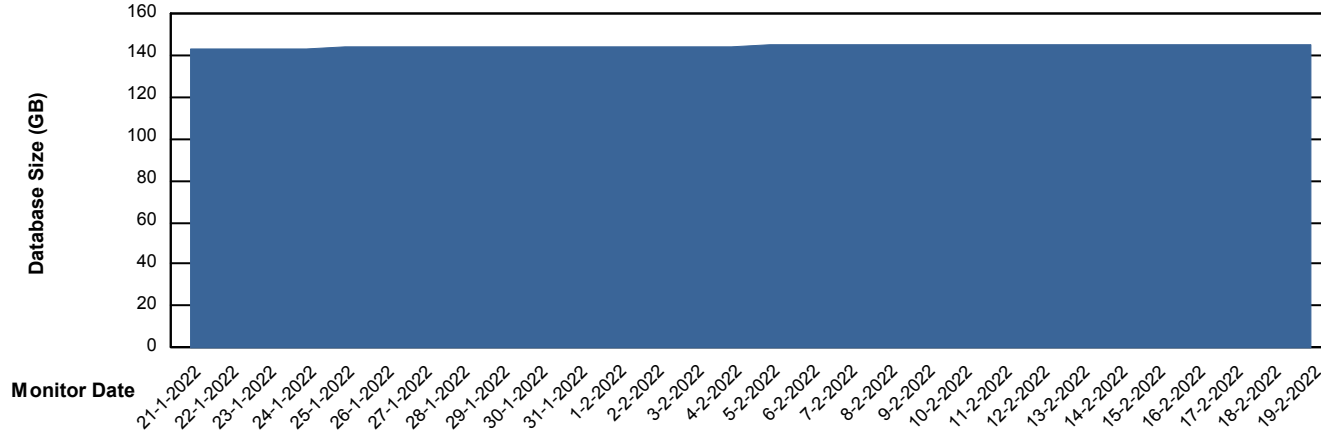

Customer VOS_Production
Database ID 68

Database Performance VOSDB_Standby

DB Processes Max 500

Weekly SLA Customer Report

Customer VOS_Production
Database ID 68

DATABASE SIZE VOSDB_BI

Database growth over last month