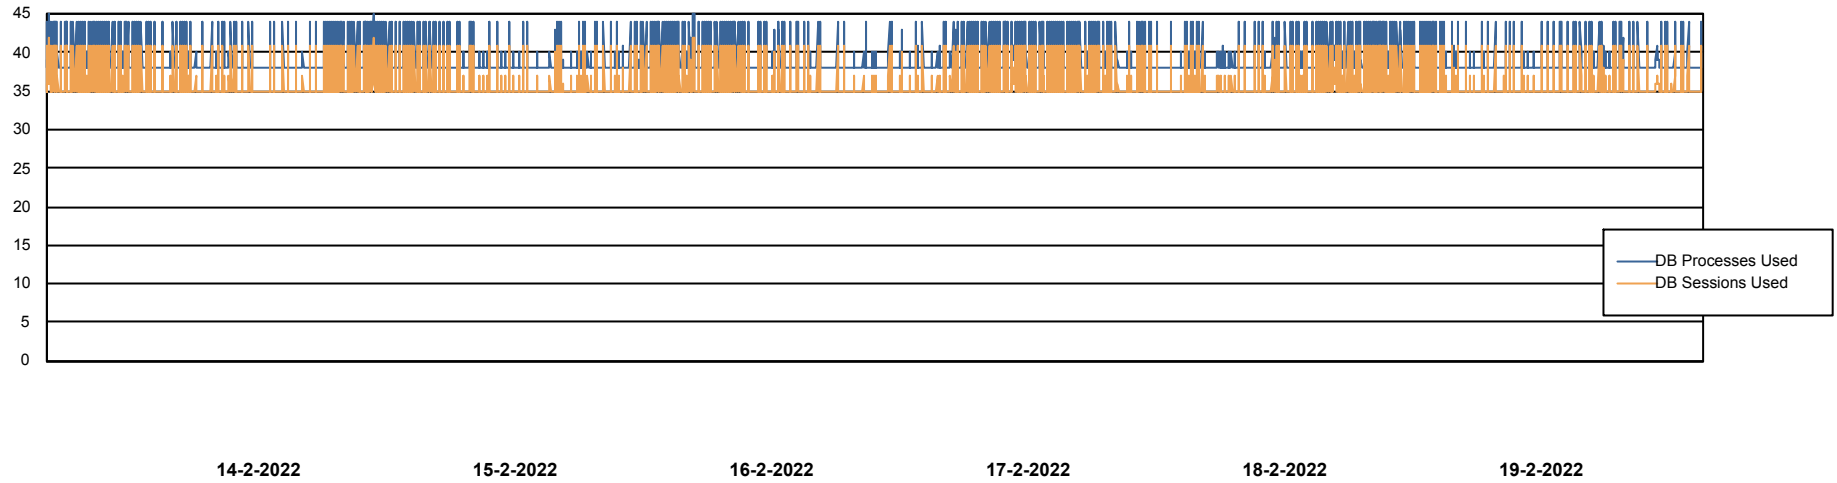

Weekly SLA Customer Report

Customer VOS_Production
Database ID 68

Database Performance VOSDB_BI

Weekly SLA Customer Report

Customer VOS_Production
Database ID 68

Database Performance VOSDB_Production

Weekly SLA Customer Report

Customer VOS_Production
Database ID 68

Database Performance VOSDB_Standby

DB Processes Max 500

Weekly SLA Customer Report

Customer VOS_Production
Database ID 68

DATABASE SIZE VOSDB_BI

Database growth over last month