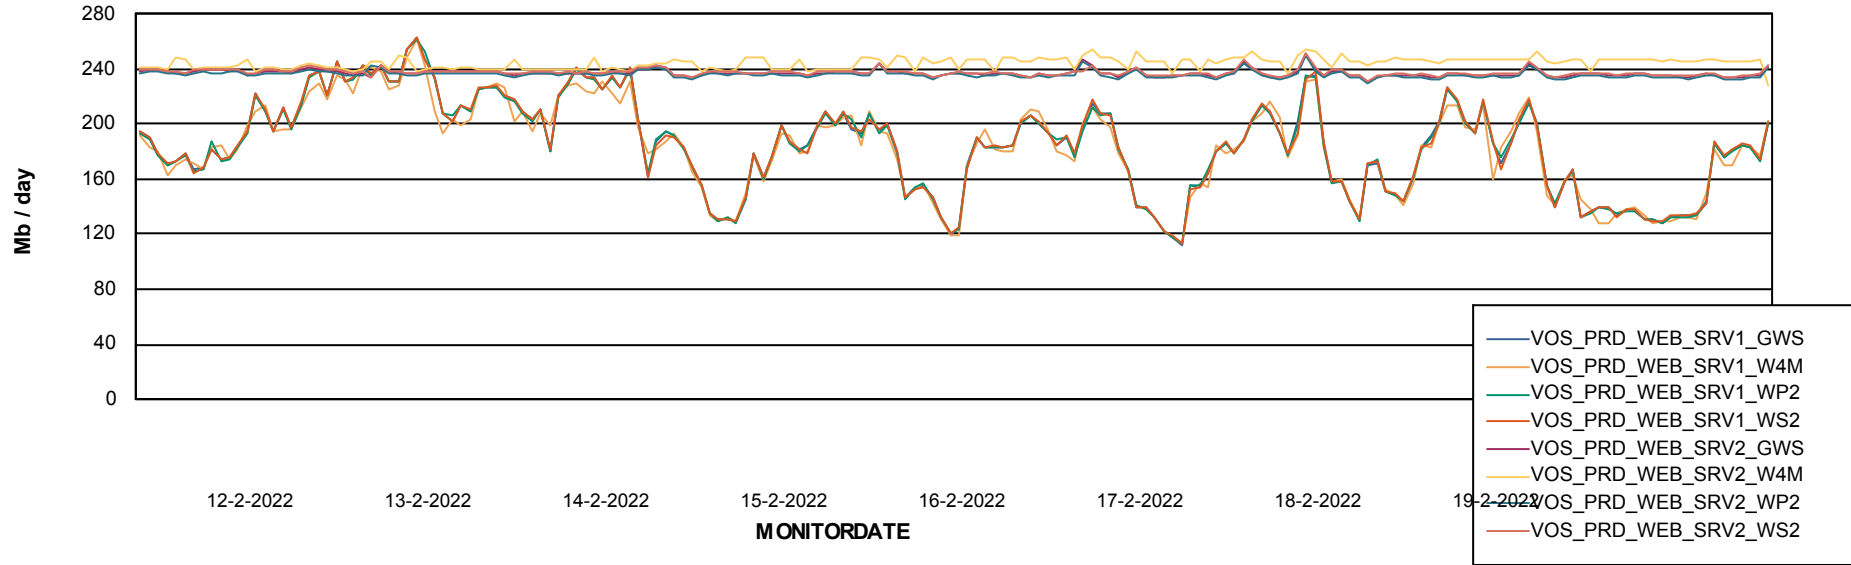

ABSSolute Application ReportServer Services

Avg memory used per ReportServer Service

Weekly SLA Customer Report

Customer VOS_Production
Database ID 68

ABSolute Web Component Services

Avg memory used per ABS Web component