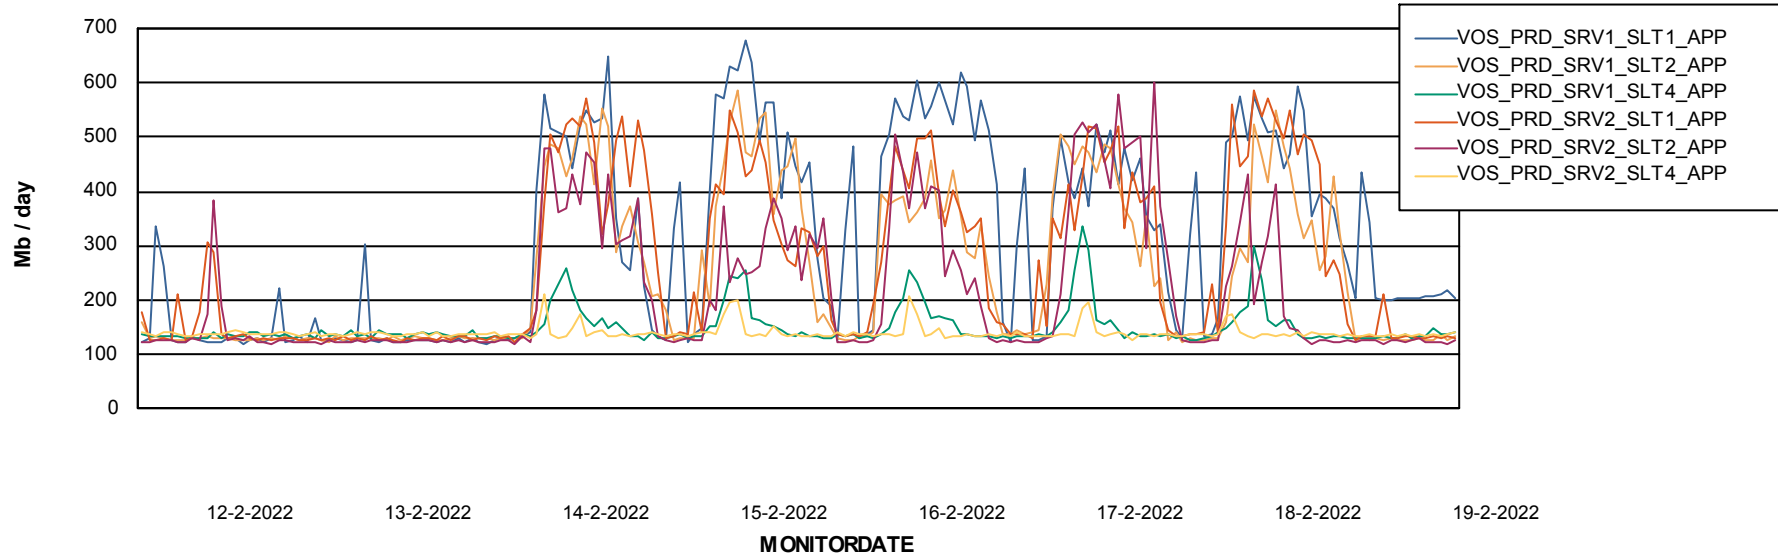

ABSSolute Application Server Services

Avg memory used per ABS Server Service