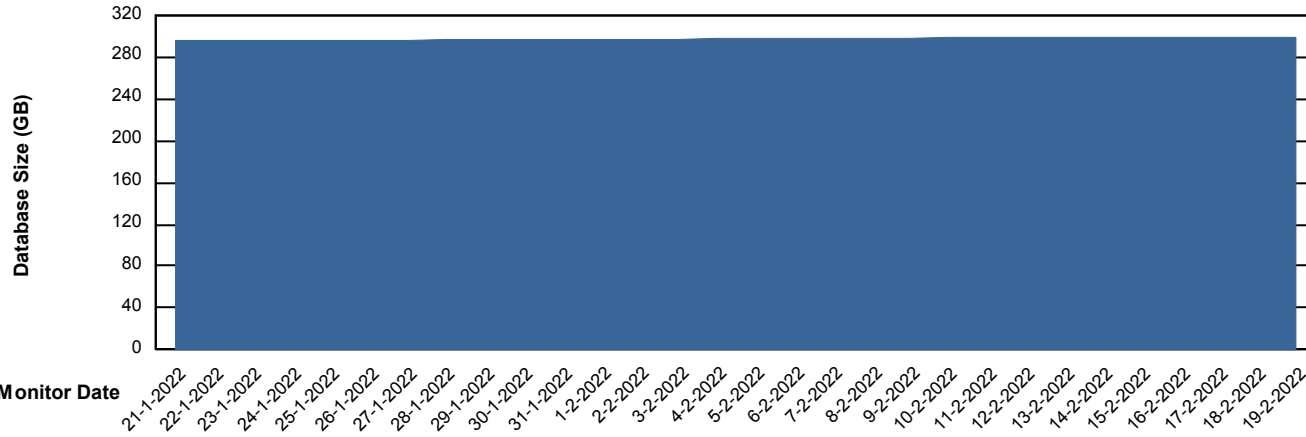

DATABASE SIZE VENDB_Production

Database growth over last month