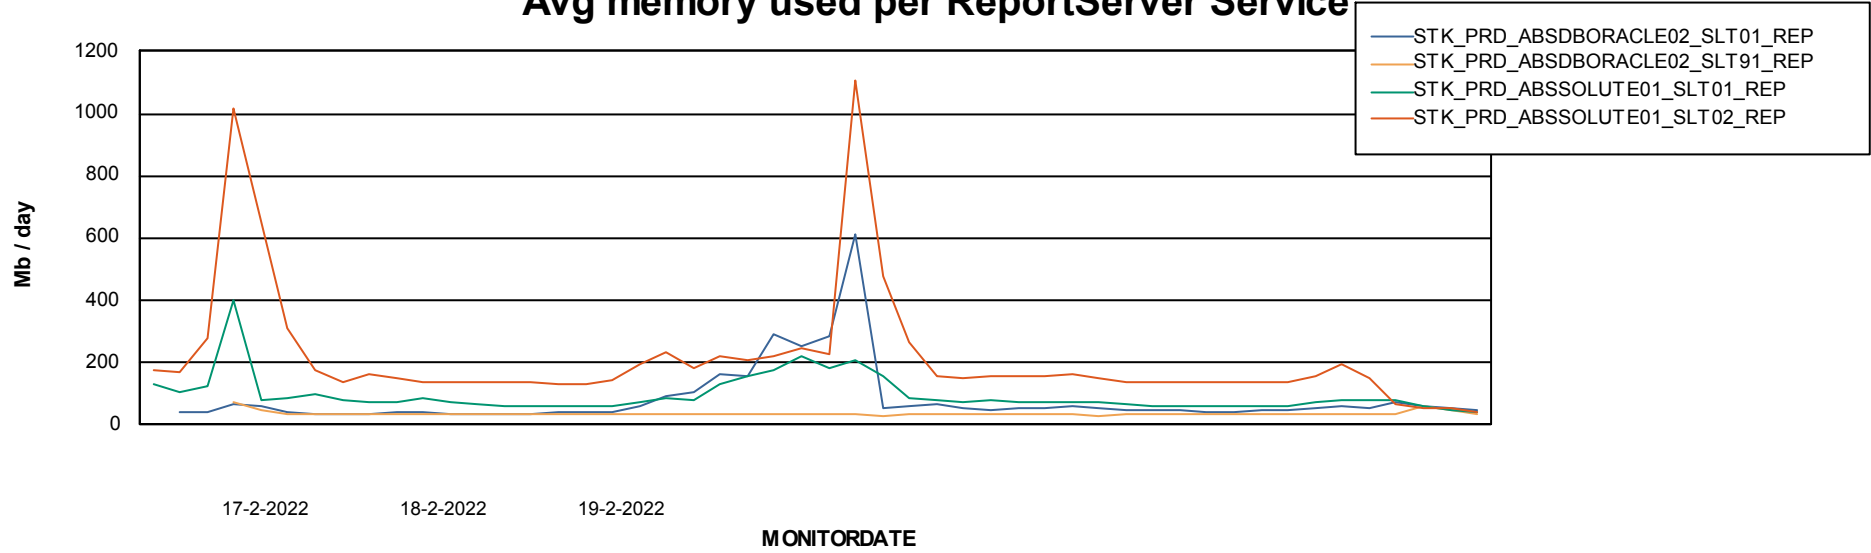

ABSSolute Application ReportServer Services

Avg memory used per ReportServer Service