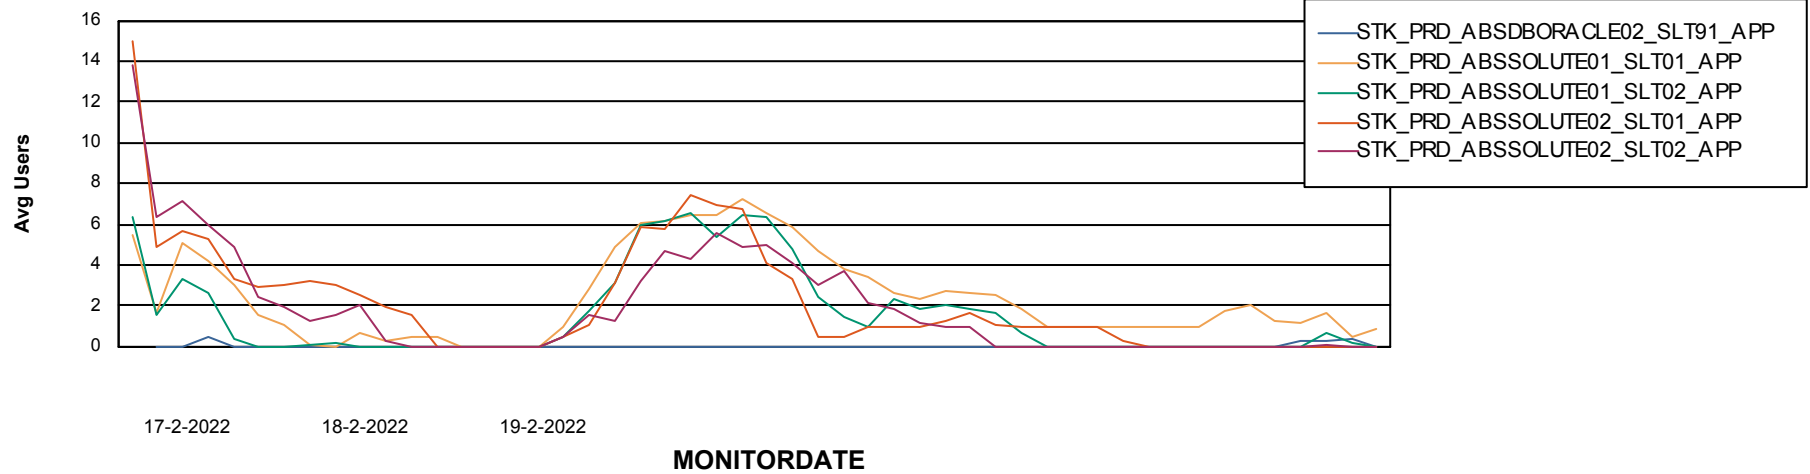

Weekly SLA Customer Report

Customer STK_Production
Database ID 82

ABSSolute Application Server Services

Avg memory used per ABS Server Service

Avg users per day per ABS server

Weekly SLA Customer Report

Customer STK_Production
Database ID 82