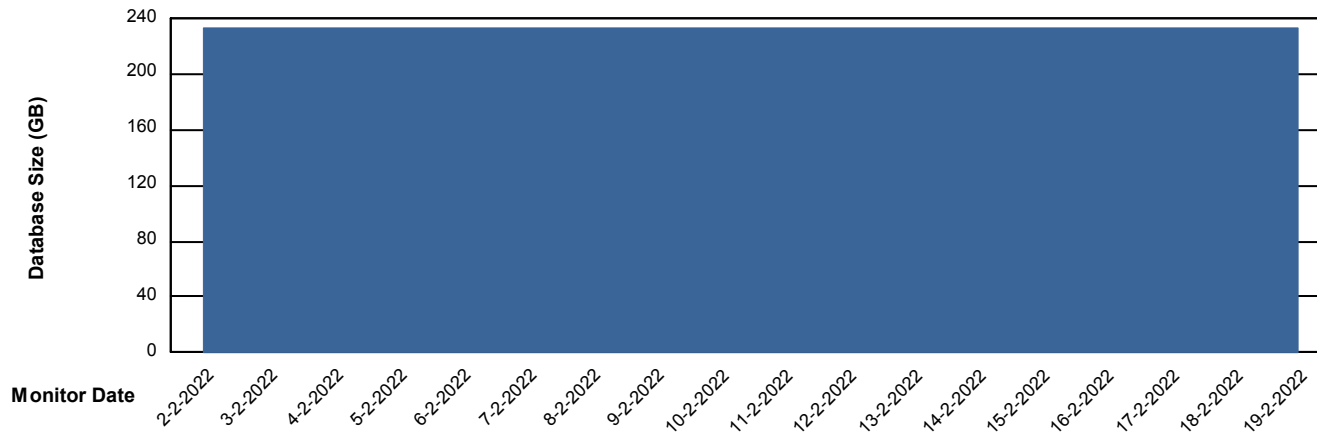

DATABASE SIZE STKDB_Test

Database growth over last month