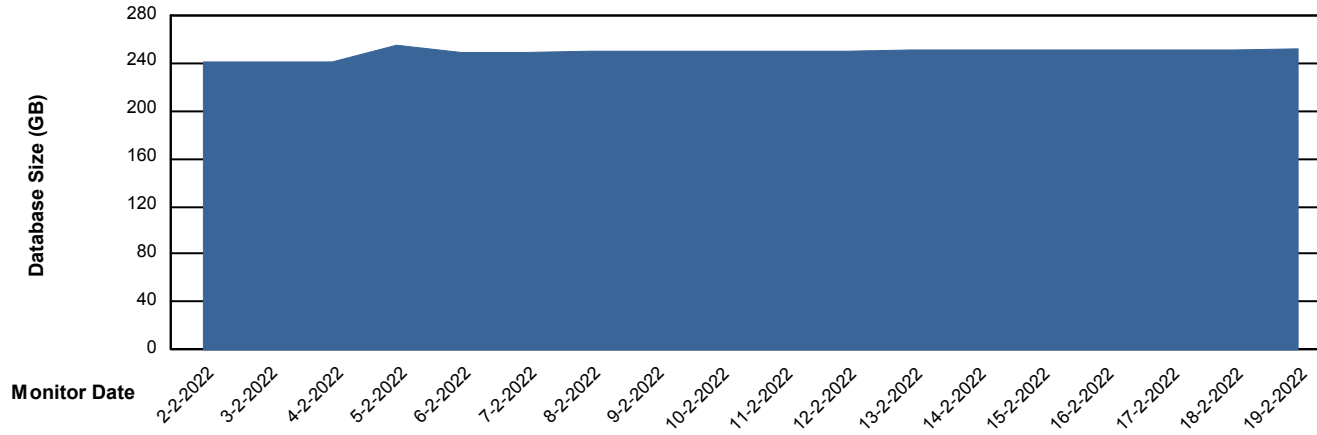

Weekly SLA Customer Report

Customer STK_Production
Database ID 82

Database Performance STKDB_Test

Weekly SLA Customer Report

Customer STK_Production
Database ID 82

DATABASE SIZE STKDB_Production

Database growth over last month