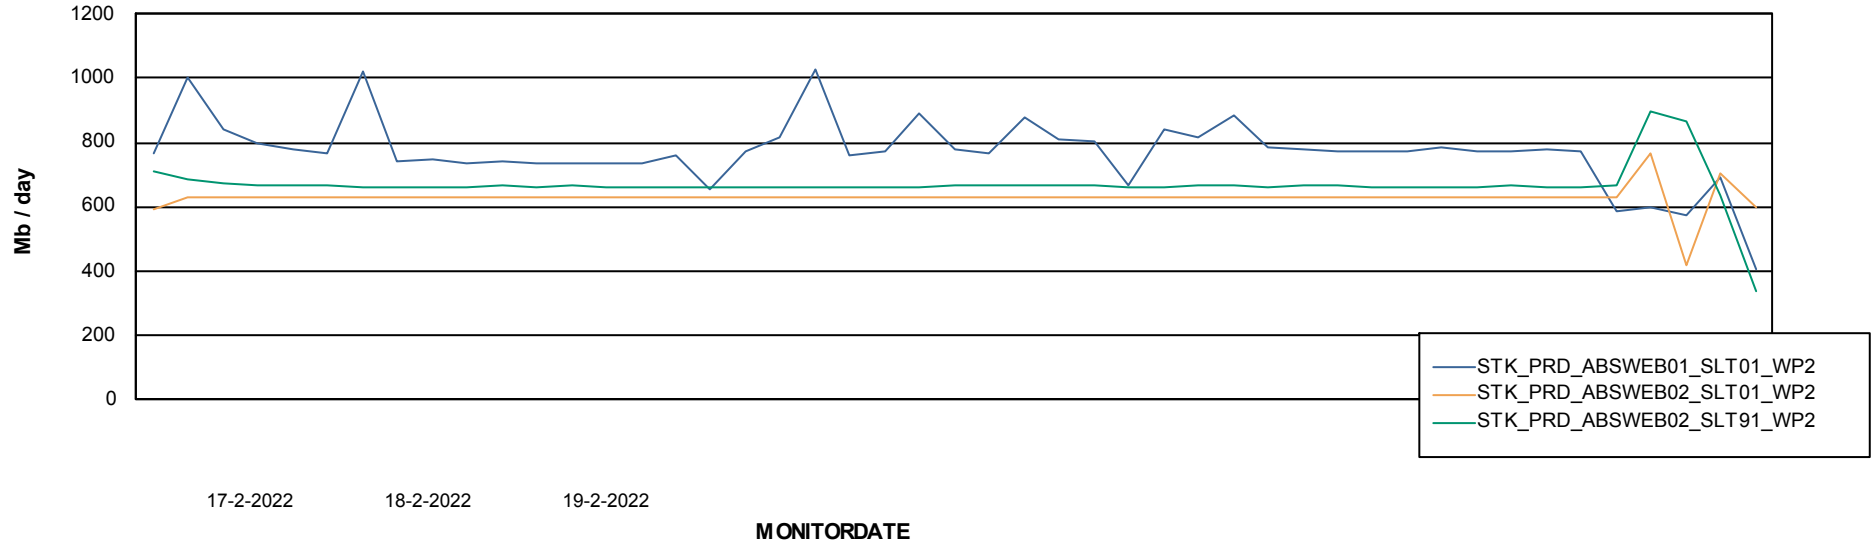

ABSSolute Application ReportServer Services

Avg memory used per ReportServer Service

Weekly SLA Customer Report

Customer STK_Production
Database ID 82

ABSSolute Web Component Services

Avg memory used per ABS Web component