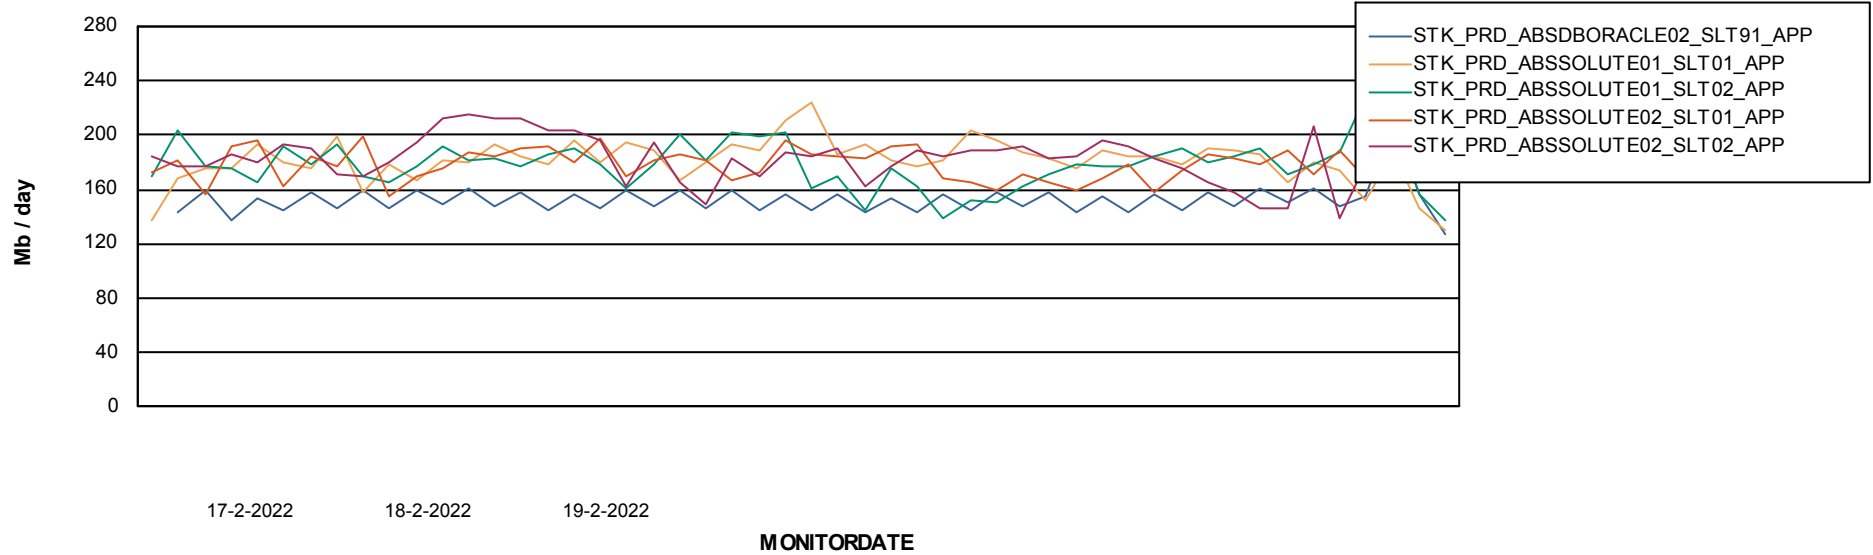

ABSSolute Application Server Services

Avg memory used per ABS Server Service