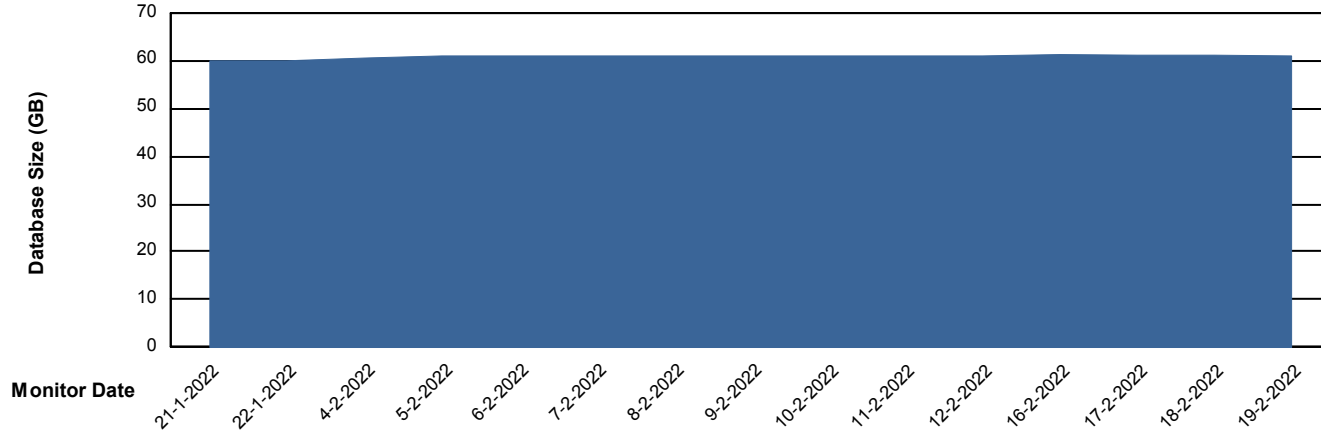

Database Performance SPODB_Production

DB Processes Max 300
DB Sessions Max 472

Weekly SLA Customer Report

Customer SPO_Production Silver
Database ID 57

Database Performance SPODB_Standby

DB Processes Max 300
DB Sessions Max 472

Weekly SLA Customer Report

Customer SPO_Production Silver
Database ID 57

DATABASE SIZE SPODB_BI

Database growth over last month

DATABASE SIZE SPODB_Production

Database growth over last month

Weekly SLA Customer Report