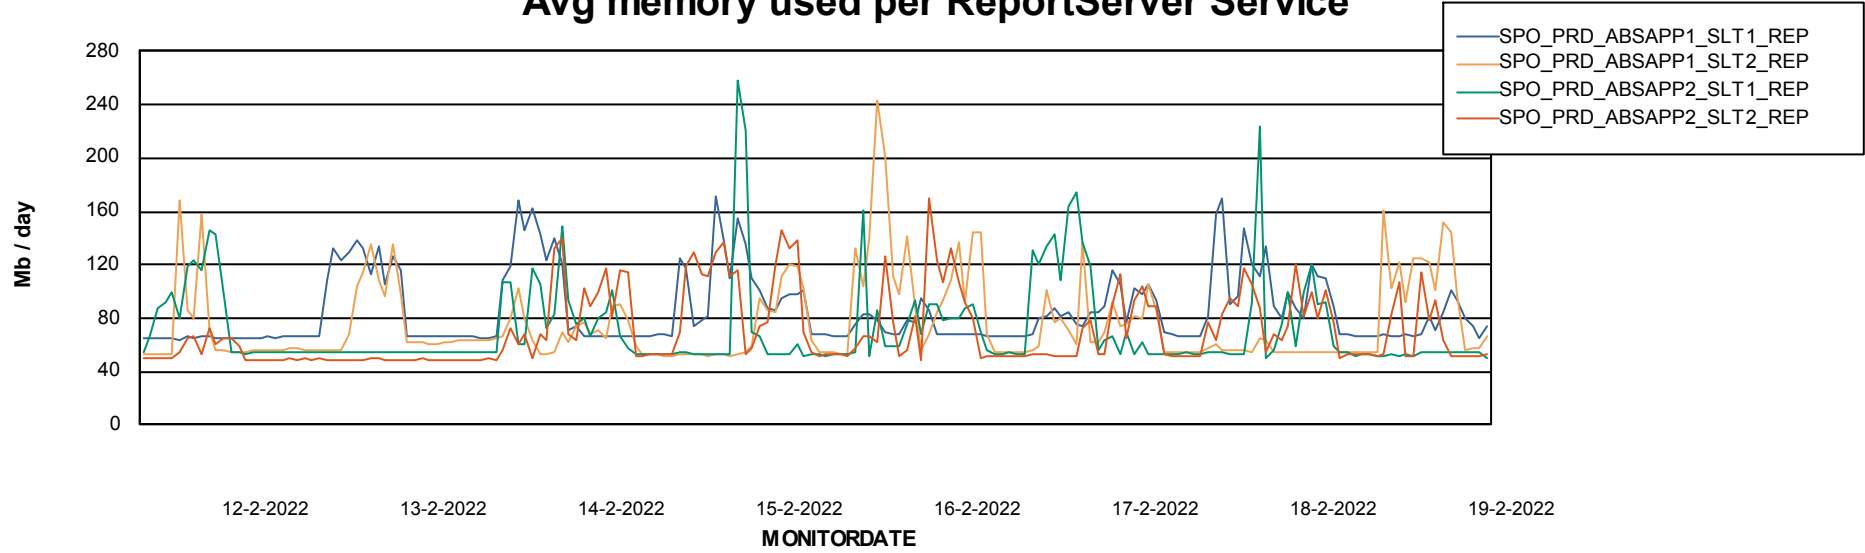

Avg users per day per ABS server

Weekly SLA Customer Report

Customer SPO_Production Silver
Database ID 57

ABSSolute Application ReportServer Services

Avg memory used per ReportServer Service

Weekly SLA Customer Report