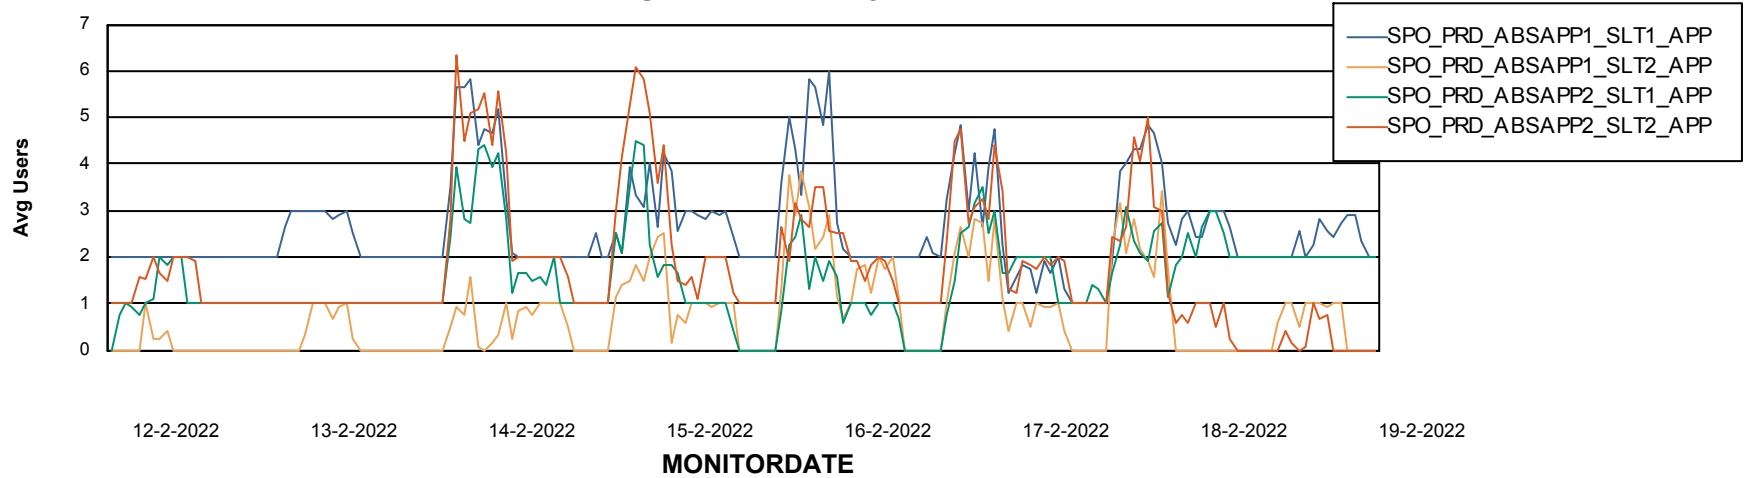

Avg users per day per ABS server