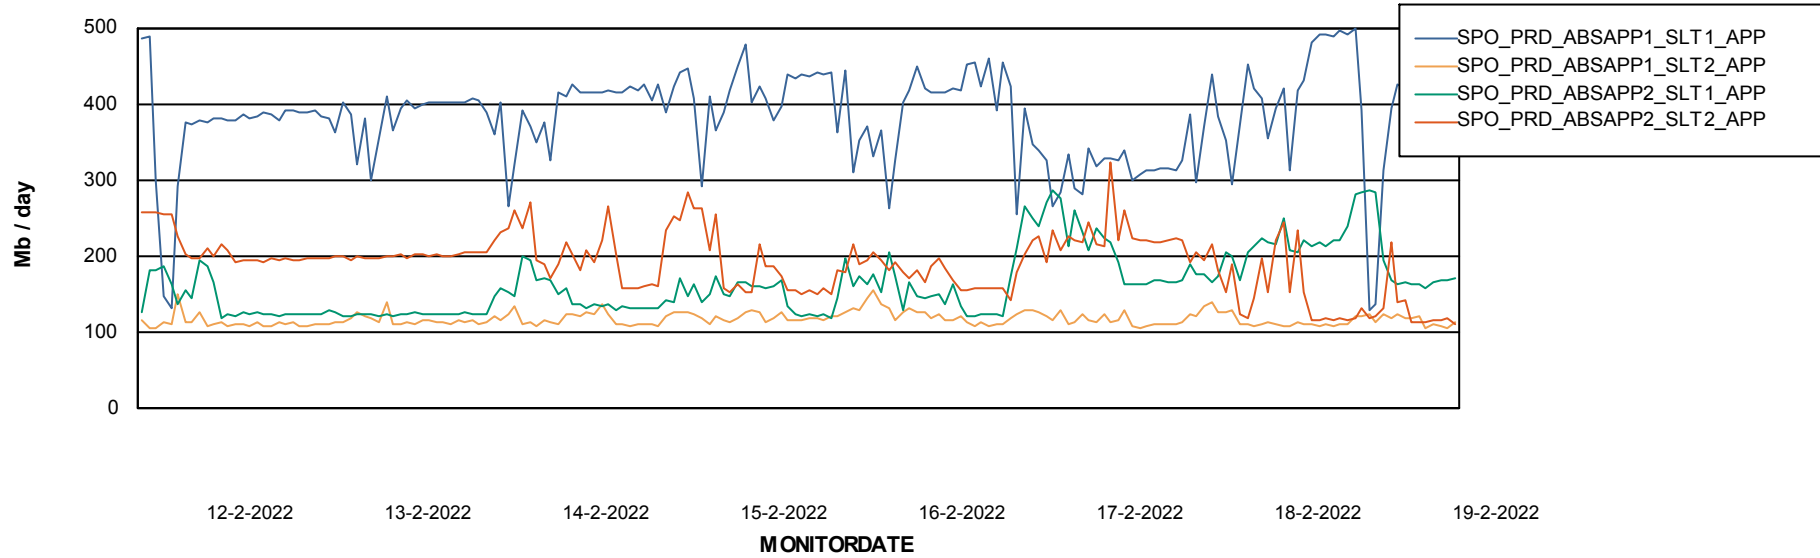

Standby Database Health SPO_Production Silver

Recovery lag for last 7 days

Weekly SLA Customer Report

Customer SPO_Production Silver
Database ID 57

ABSSolute Application Server Services

Avg memory used per ABS Server Service