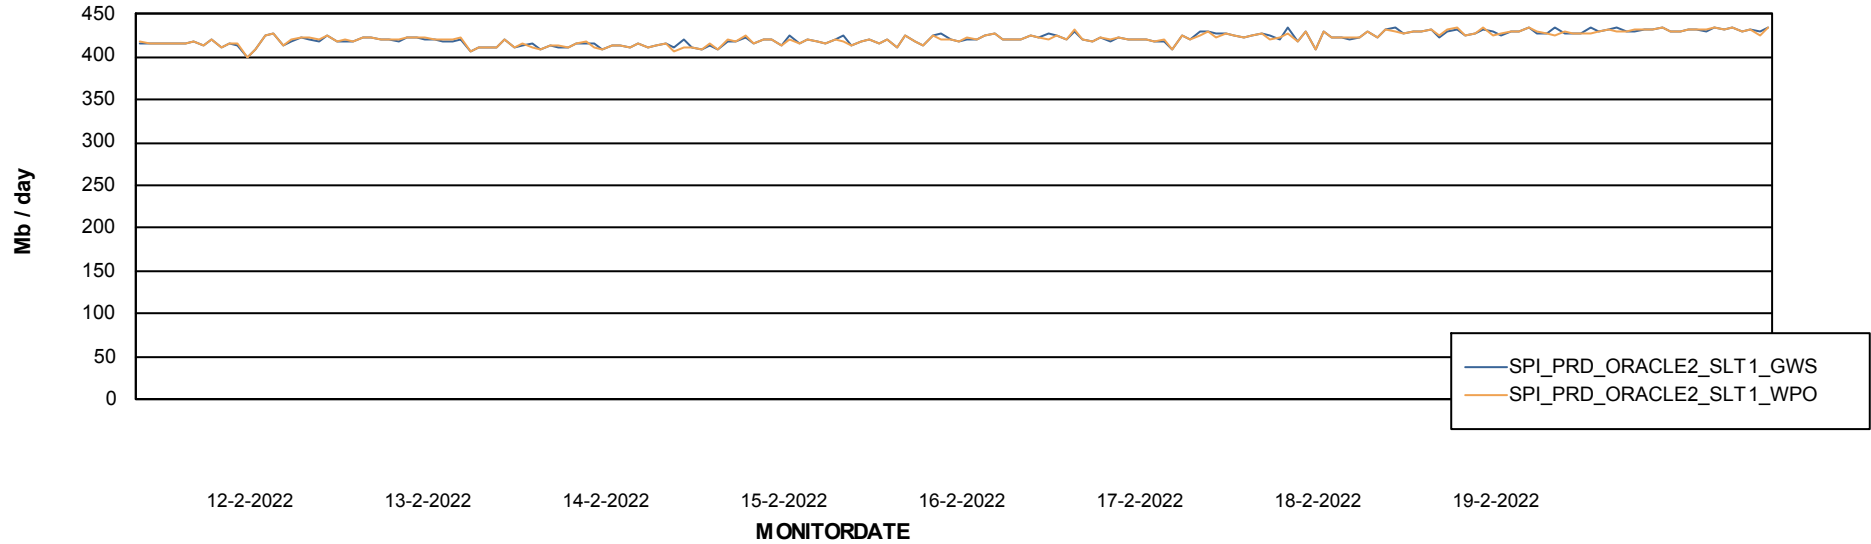

ABSSolute Application ReportServer Services

Avg memory used per ReportServer Service

Weekly SLA Customer Report

Customer SPI_Production
Database ID 49

ABSSolute Web Component Services

Avg memory used per ABS Web component