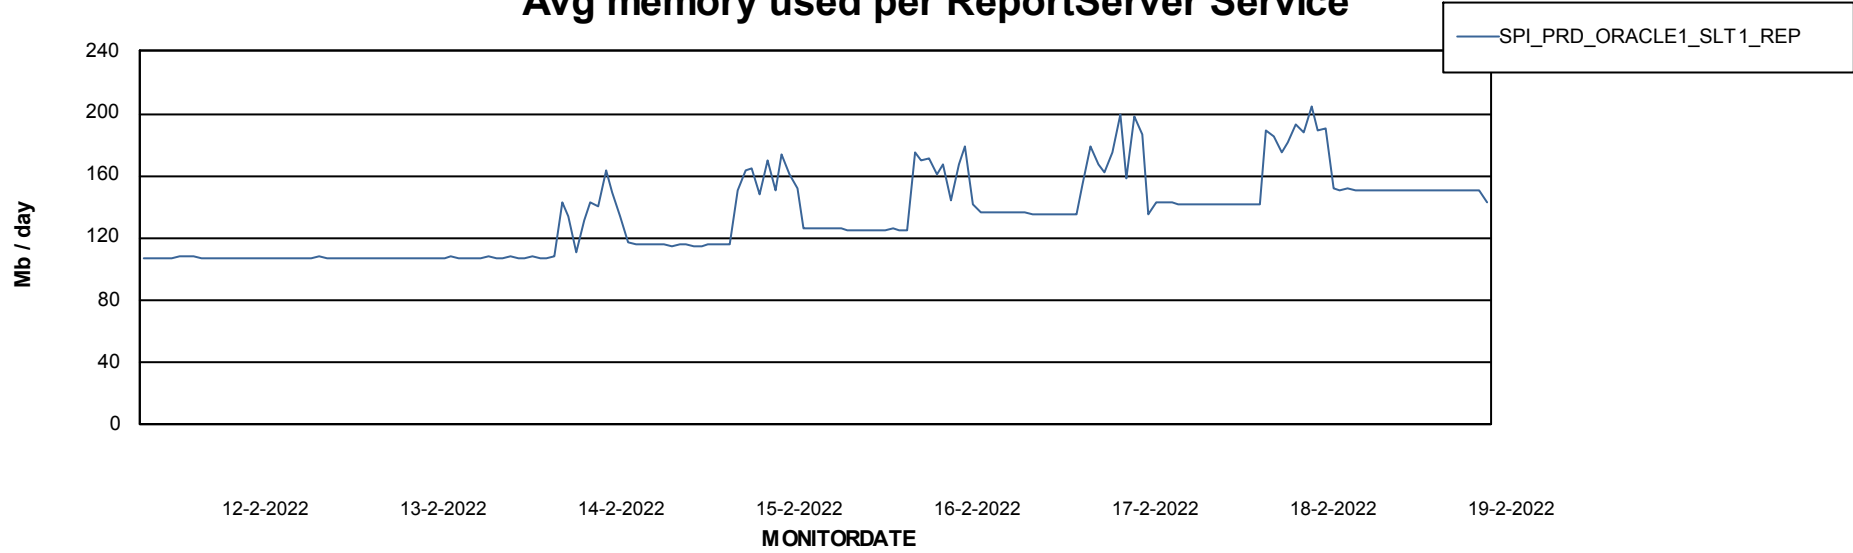

ABSSolute Application ReportServer Services

Avg memory used per ReportServer Service