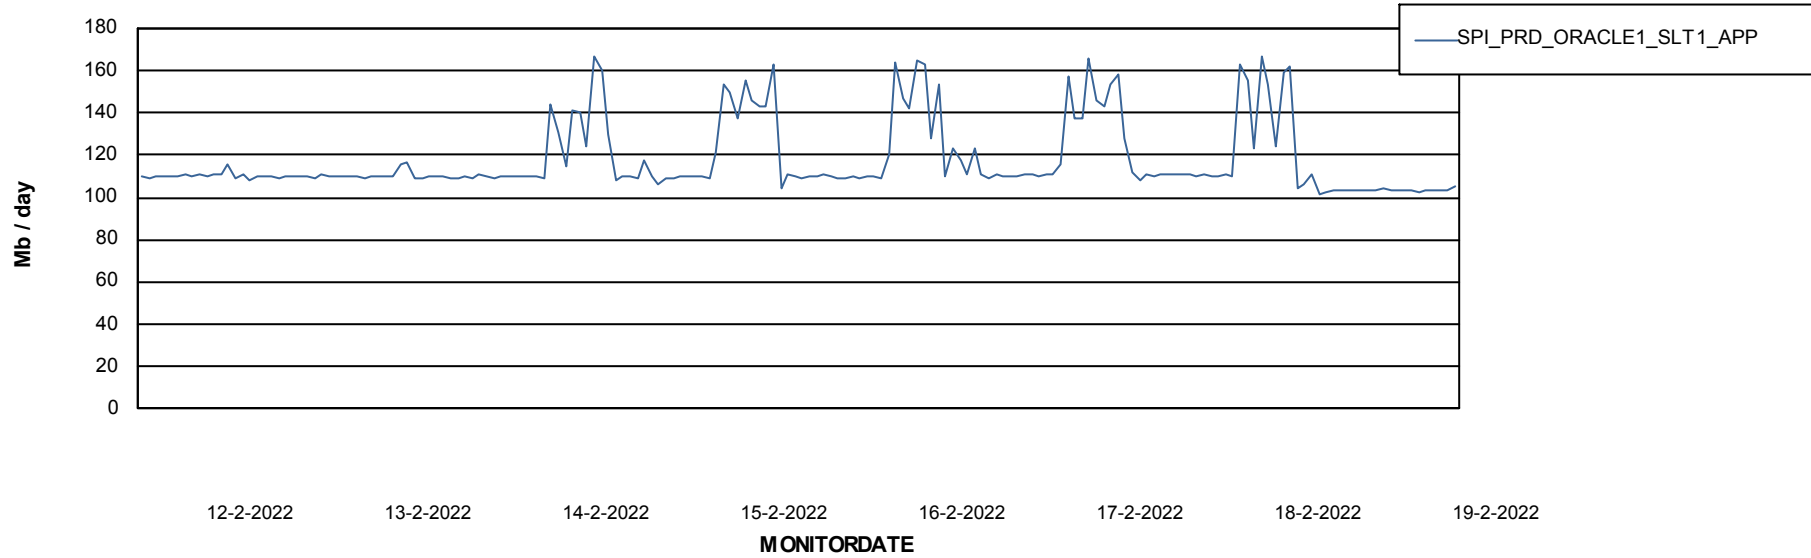

Weekly SLA Customer Report

Customer SPI_Production
Database ID 49

Database Performance SPIDB_Production

DB Processes Max 500

Weekly SLA Customer Report

Customer SPI_Production
Database ID 49

Database Performance SPIDB_Standby

DB Processes Max 500

Weekly SLA Customer Report

Customer SPI_Production
 Database ID 49

DATABASE SIZE SPIDB_Production

Database growth over last month

Database Tablespace SPIDB_Production

Date	Tablespace Name	Filesize (Gb)	Usedsize (Gb)	Percentage free
19-2-2022	ABSDATA	5	2	53
	INDX	8	4	51
18-2-2022	ABSDATA	5	2	53
	INDX	8	4	51
17-2-2022	ABSDATA	5	2	53
	INDX	8	4	51
16-2-2022	ABSDATA	5	2	53
	INDX	8	4	51
15-2-2022	ABSDATA	5	2	53
	INDX	8	4	51
14-2-2022	ABSDATA	5	2	53
	INDX	8	4	51
13-2-2022	ABSDATA	5	2	53
	INDX	8	4	52

Weekly SLA Customer Report

Customer SPI_Production
Database ID 49

ABSSolute Application Server Services

Avg memory used per ABS Server Service

Avg users per day per ABS server

Weekly SLA Customer Report

Customer SPI_Production
Database ID 49