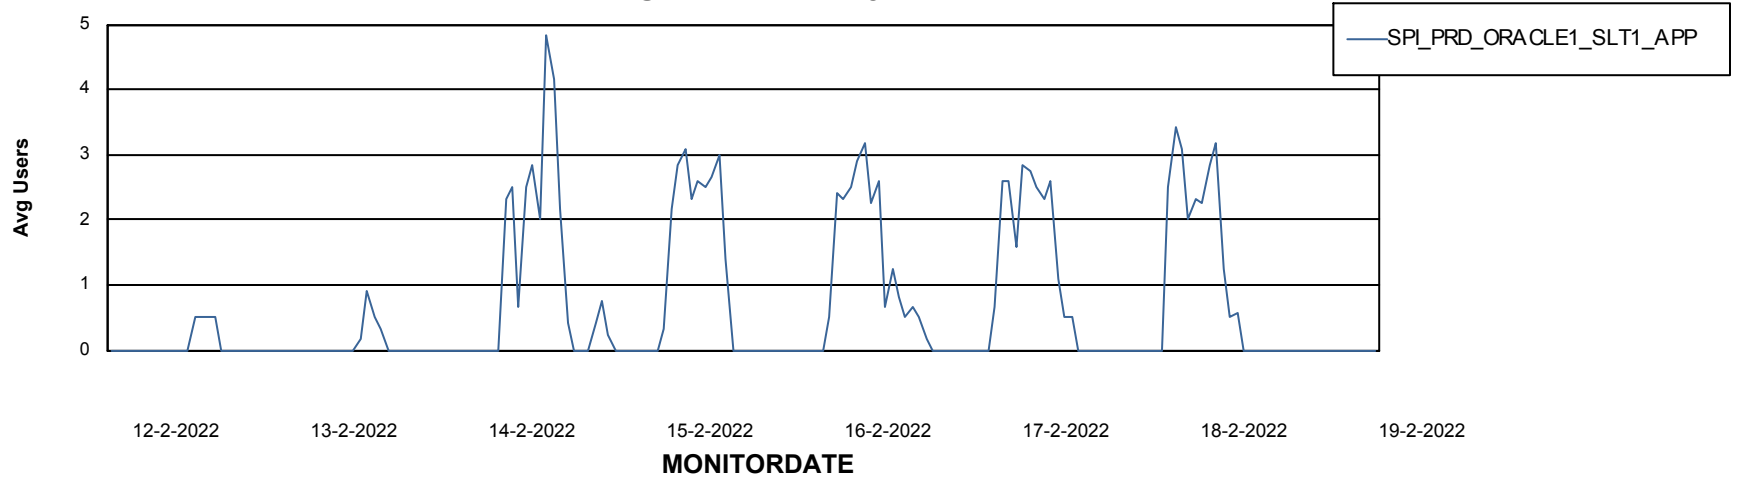

Weekly SLA Customer Report

Customer SPI_Production
Database ID 49

ABSSolute Application Server Services

Avg memory used per ABS Server Service

Avg users per day per ABS server

Weekly SLA Customer Report

Customer SPI_Production
Database ID 49