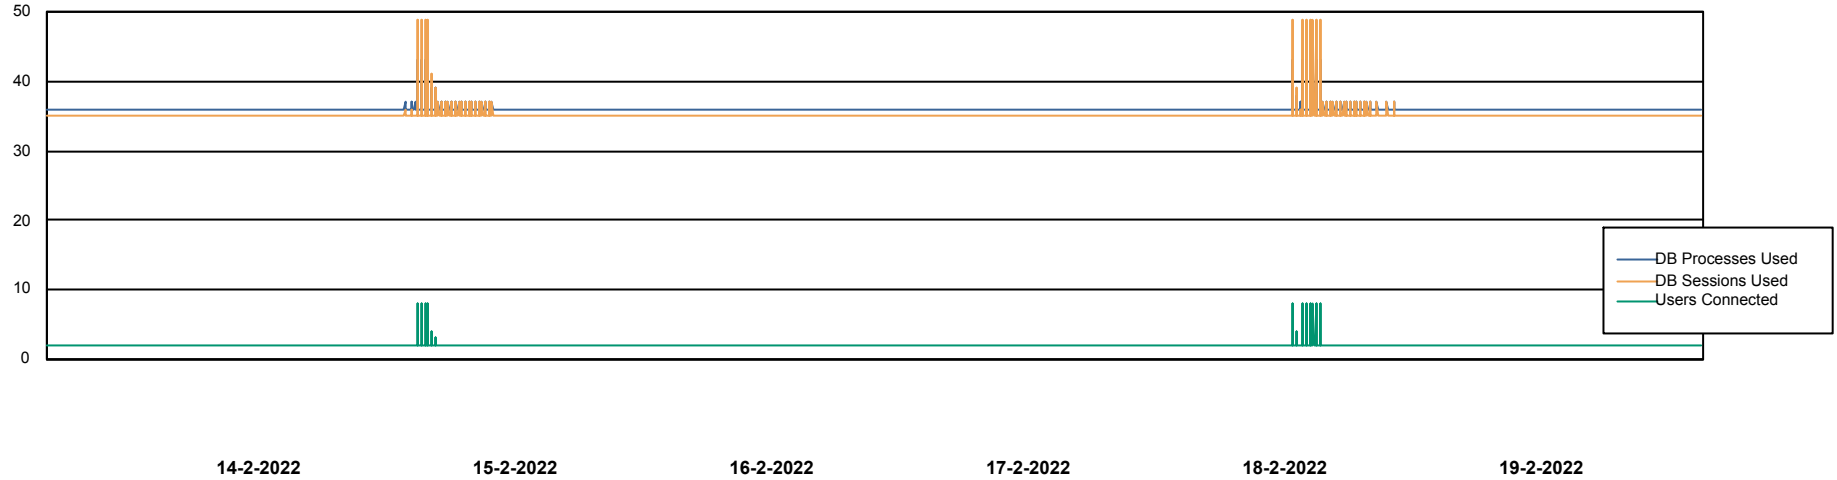

Database Performance RSS_DB_Standby (2020)

DB Processes Max 300
DB Sessions Max 472