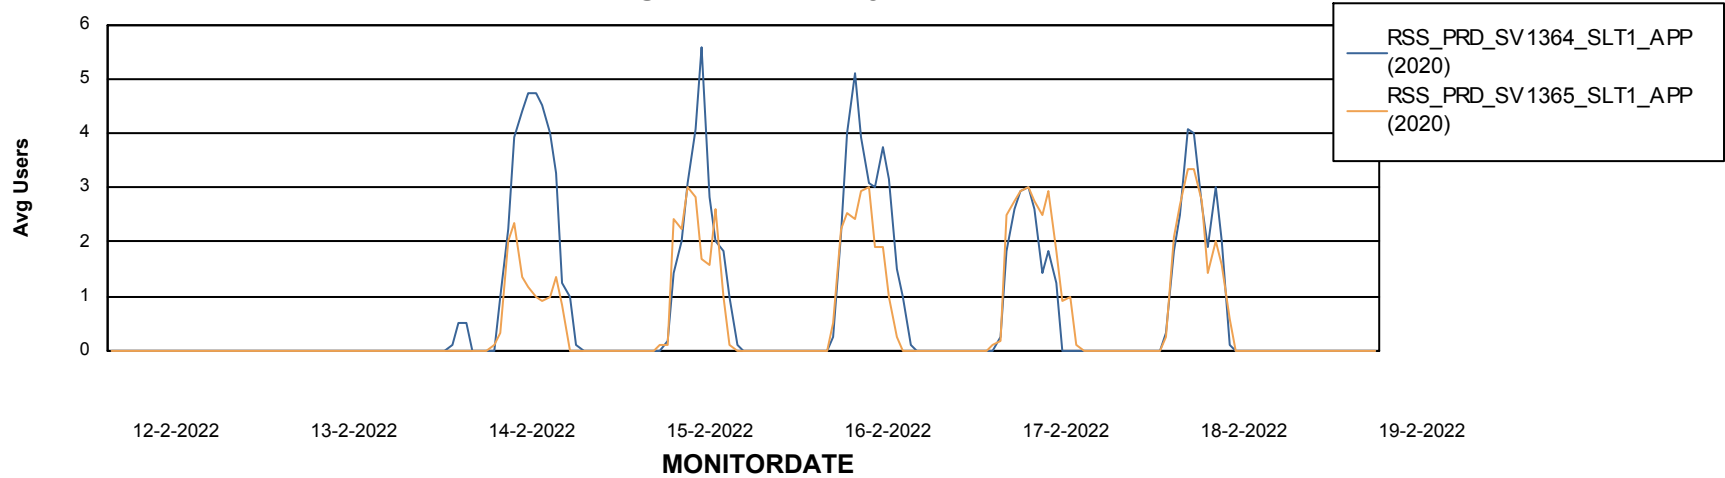

Weekly SLA Customer Report

Customer RSS Production
Database ID 52

ABSSolute Application Server Services

Avg memory used per ABS Server Service

Avg users per day per ABS server

Weekly SLA Customer Report

Customer RSS Production
Database ID 52