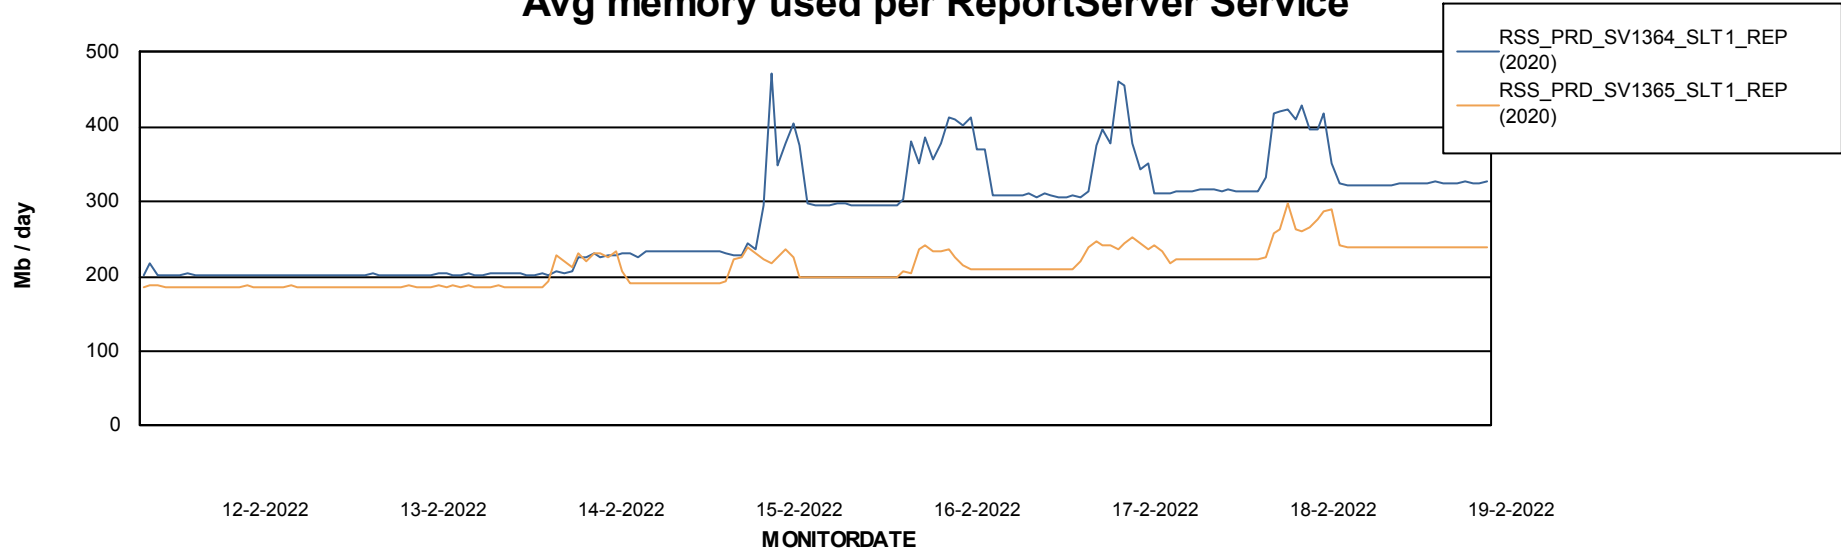

ABSSolute Application ReportServer Services

Avg memory used per ReportServer Service