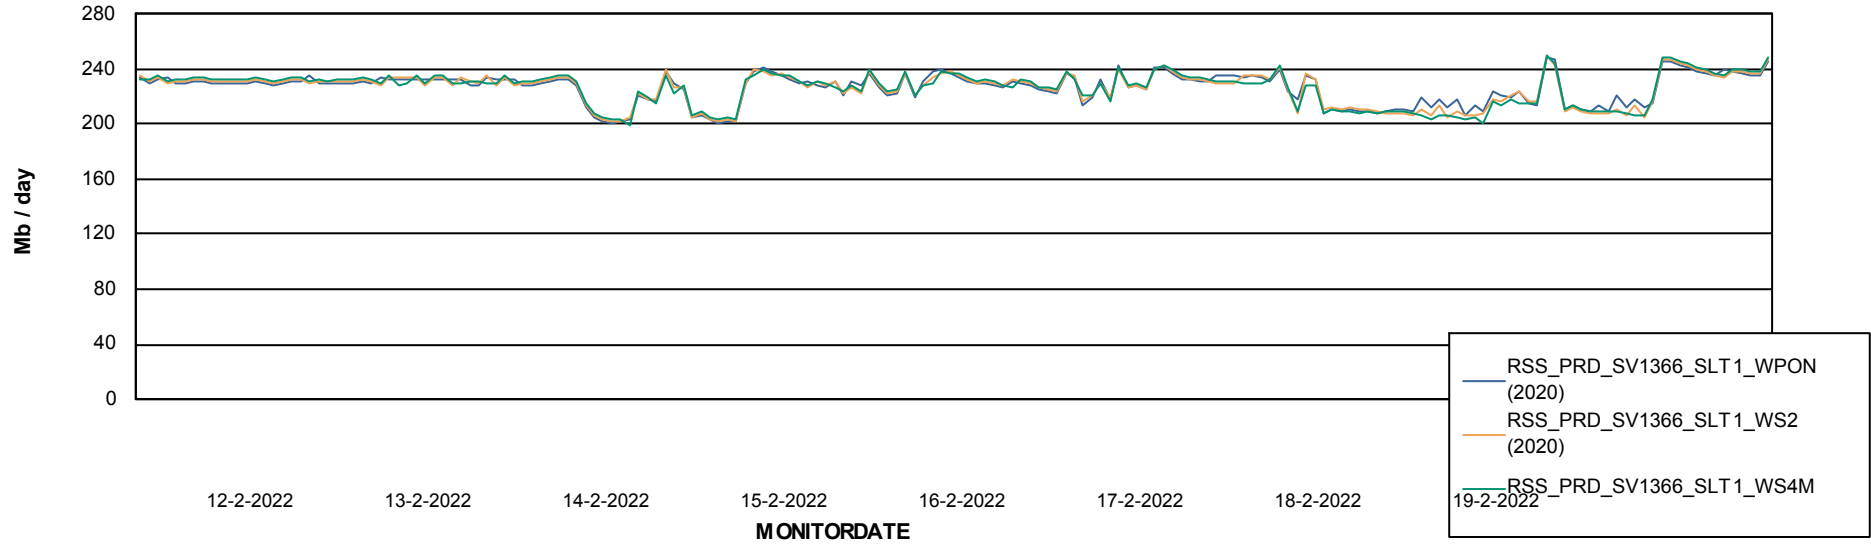

ABSSolute Application ReportServer Services

Avg memory used per ReportServer Service

Weekly SLA Customer Report

Customer RSS Production
Database ID 52

ABSSolute Web Component Services

Avg memory used per ABS Web component