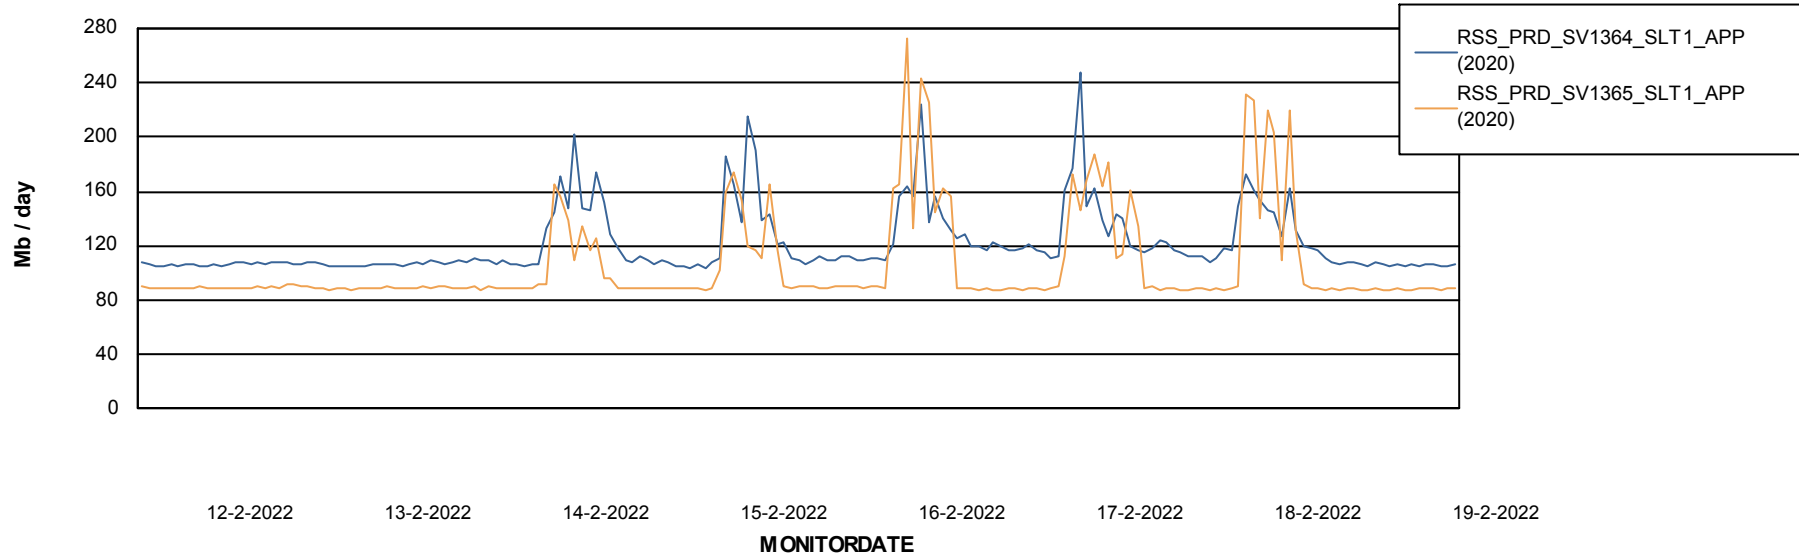

Database Tablespace RSS_DB_Primary (2020)

Date	Tablespace Name	Filesize (Gb)	Usedsize (Gb)	Percentage free
19-2-2022	ABSDATA	43	36	16
	INDX	49	41	16
18-2-2022	ABSDATA	43	36	16
	INDX	49	41	16
17-2-2022	ABSDATA	43	36	16
	INDX	49	41	16
16-2-2022	ABSDATA	43	36	16
	INDX	49	41	16
15-2-2022	ABSDATA	43	36	16
	INDX	49	41	16
14-2-2022	ABSDATA	43	36	16
	INDX	49	41	16
13-2-2022	ABSDATA	43	36	16
	INDX	49	41	16

Weekly SLA Customer Report

Customer RSS Production
Database ID 52

ABSSolute Application Server Services

Avg memory used per ABS Server Service

Avg users per day per ABS server

Weekly SLA Customer Report

Customer RSS Production
Database ID 52