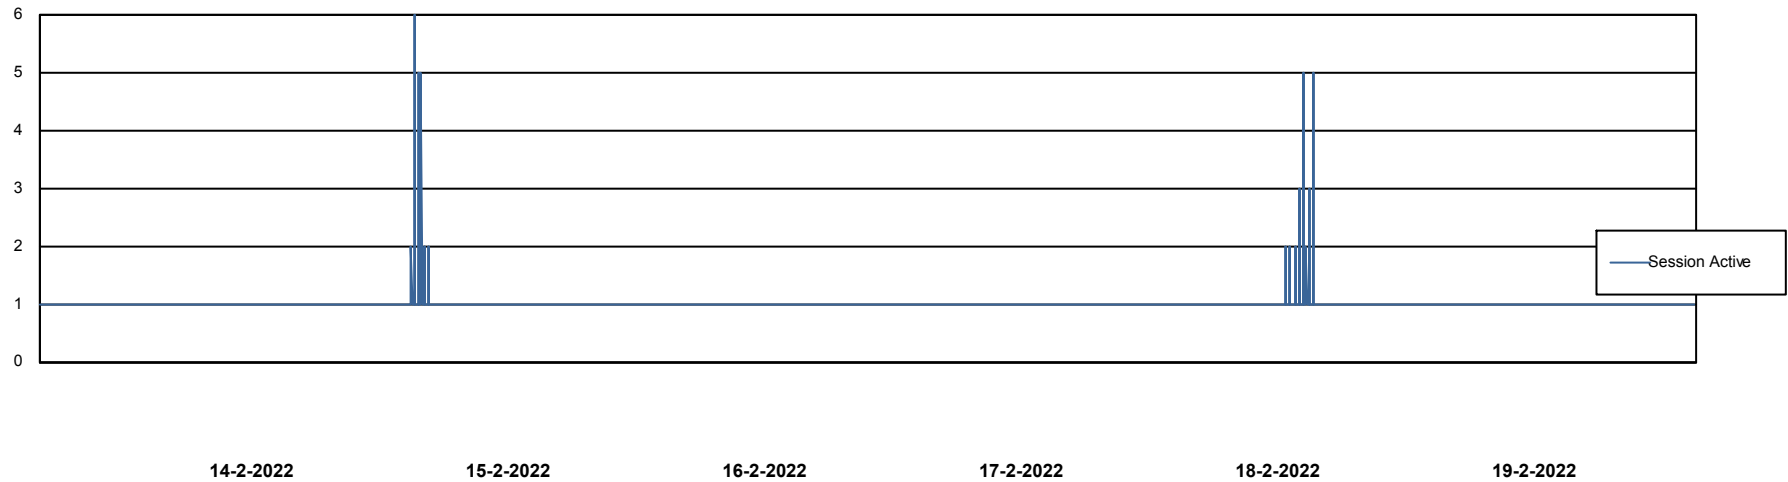

Database Performance RSS_DB_Standby (2020)

DB Processes Max 300
DB Sessions Max 472