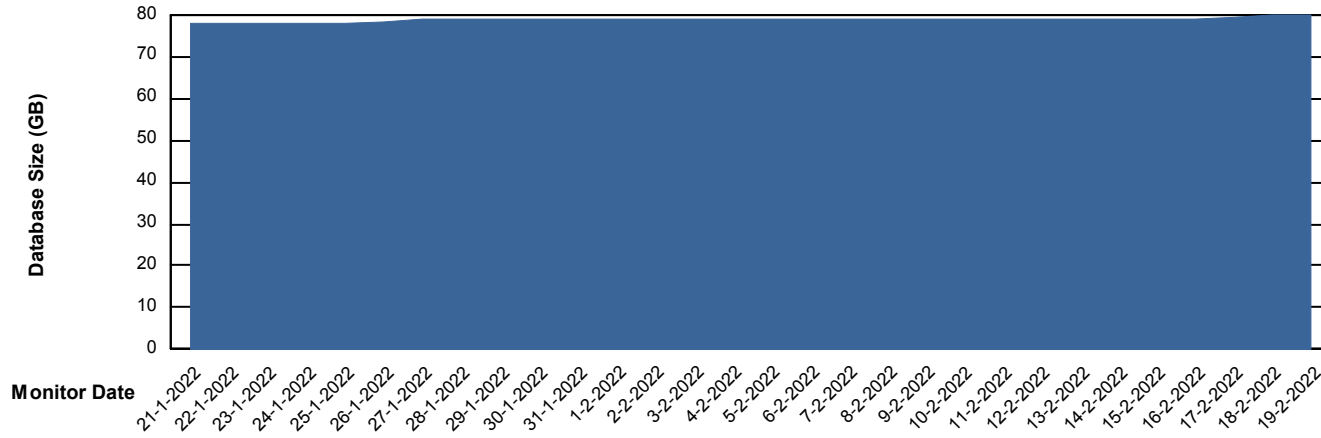

Database Performance RSS_DB_Standby (2020)

DB Processes Max 300
DB Sessions Max 472

Weekly SLA Customer Report

Customer RSS Production
 Database ID 52

DATABASE SIZE RSS_DB_Primary (2020)

Database growth over last month