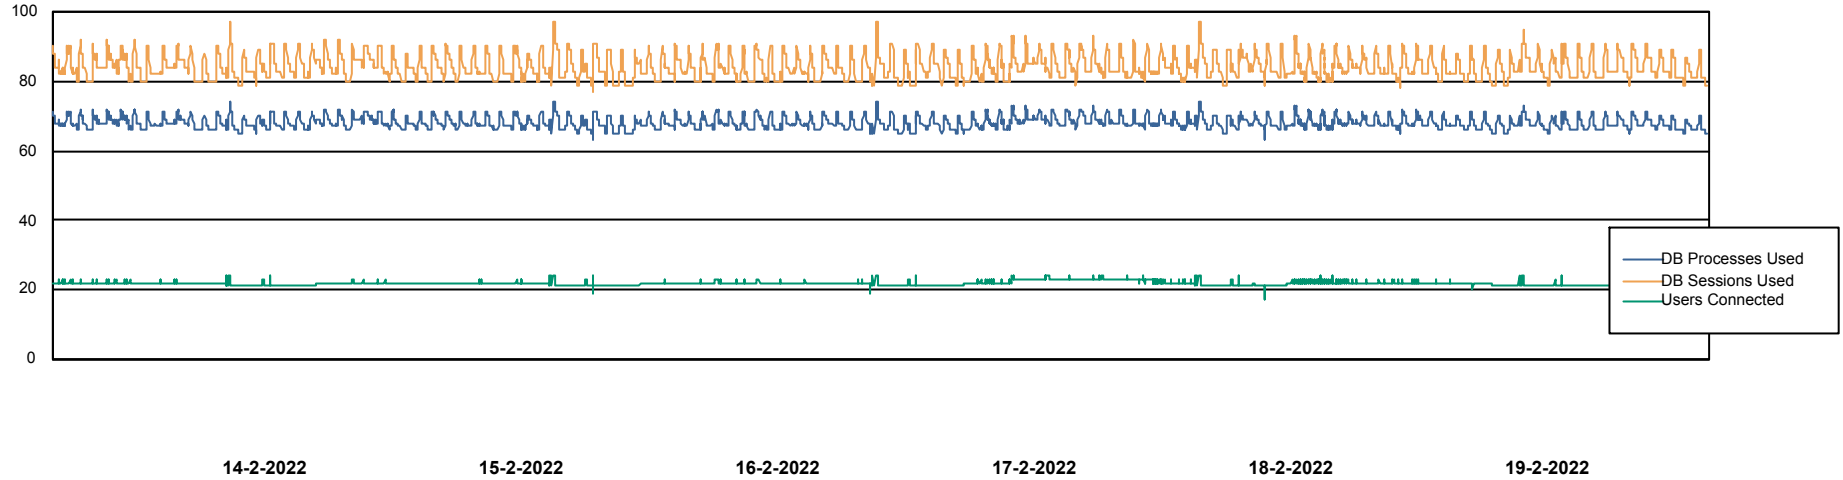

Database Performance RSS_DB_Primary (2020)

DB Processes Max 300
DB Sessions Max 472