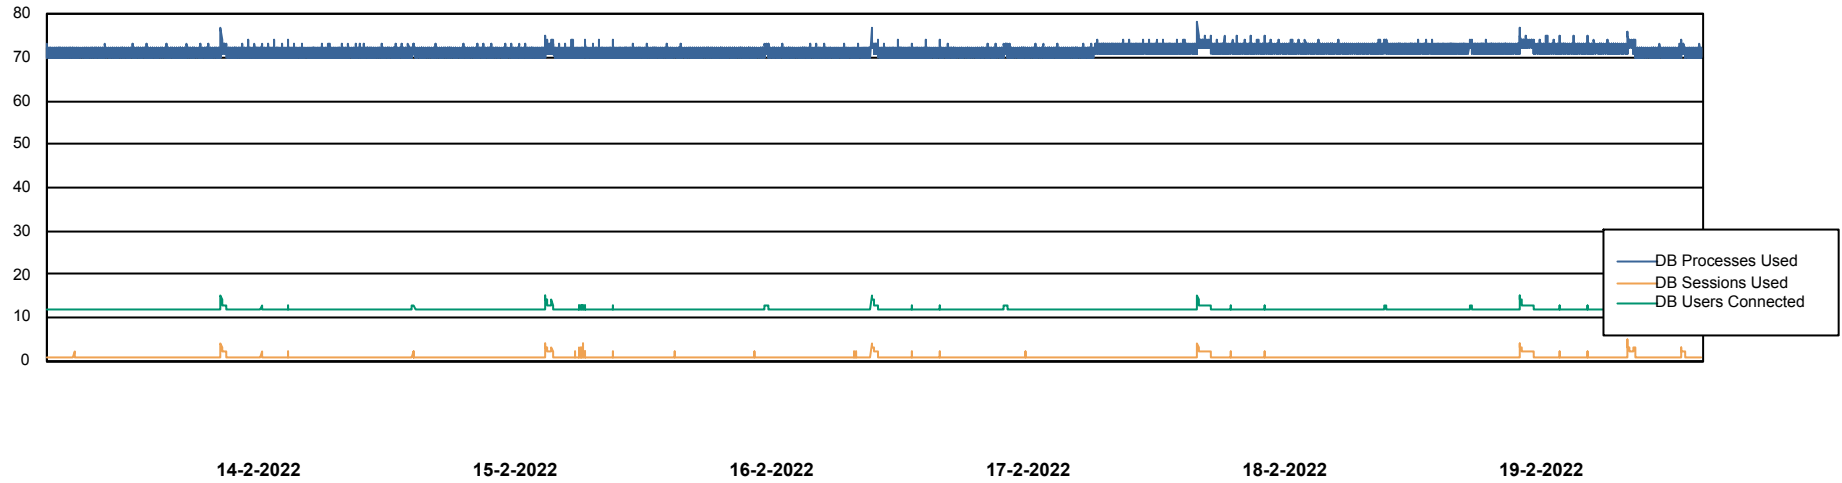

DB Processes Max 1,000

Weekly SLA Customer Report

Customer PHS_Production
Database ID 47

Database Performance PHSDB_Test

DB Processes Max 1,000

Weekly SLA Customer Report

Customer PHS_Production
Database ID 47