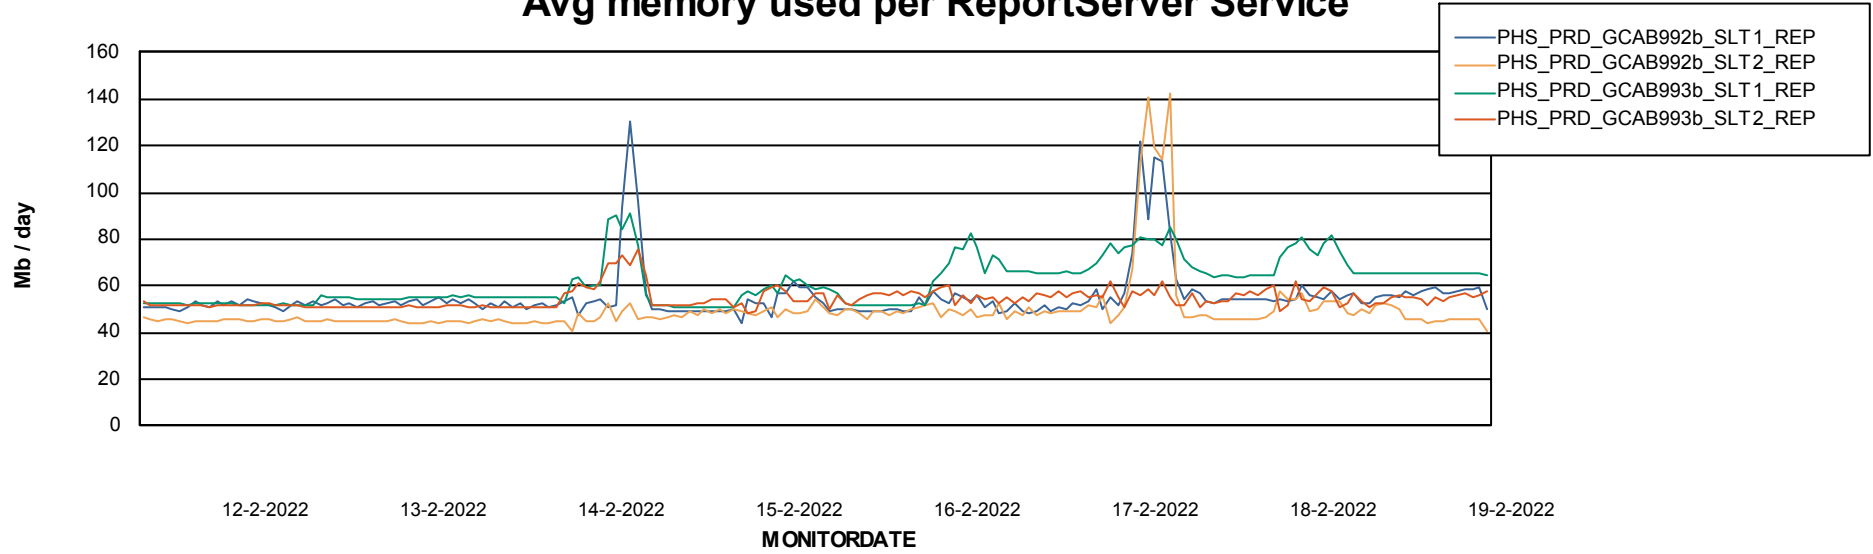

ABSSolute Application ReportServer Services

Avg memory used per ReportServer Service