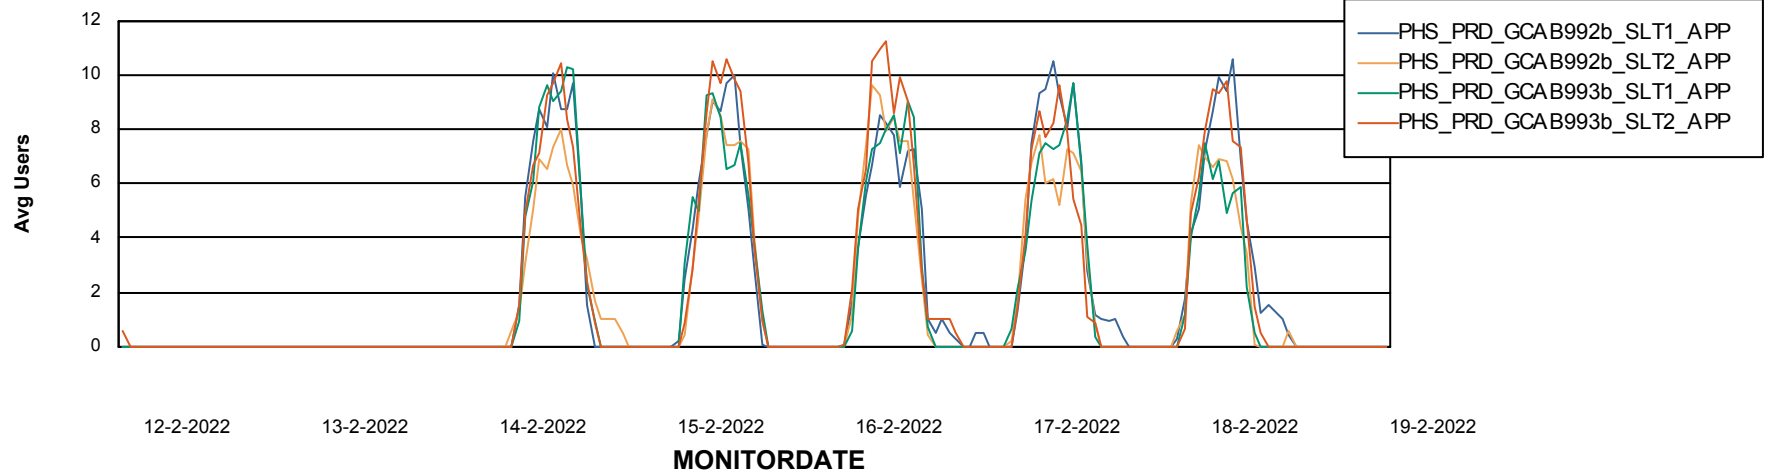

Weekly SLA Customer Report

Customer PHS_Production
Database ID 47

ABSSolute Application Server Services

Avg memory used per ABS Server Service

Avg users per day per ABS server

Weekly SLA Customer Report

Customer PHS_Production
Database ID 47