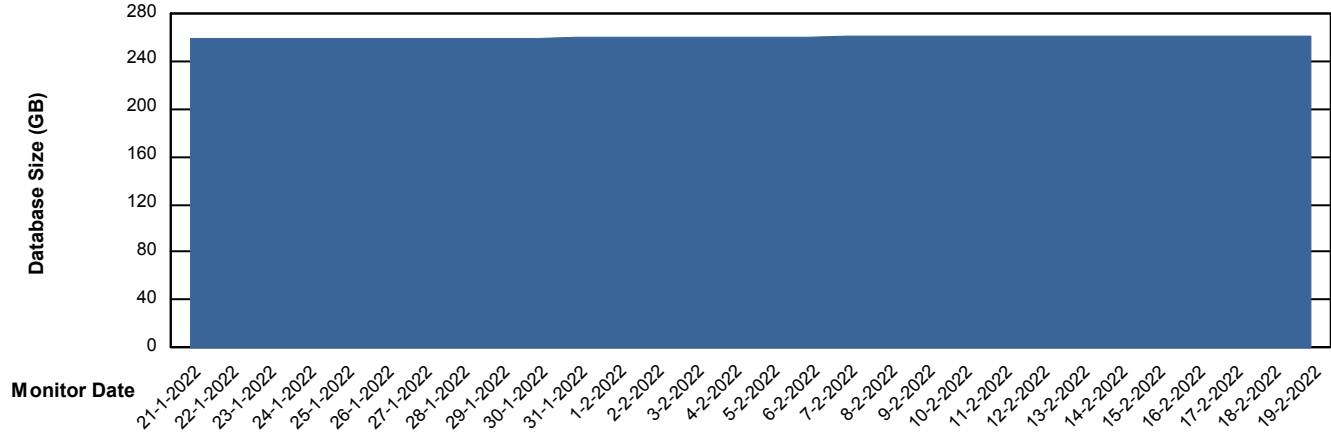

DATABASE SIZE PHSDB_Production

Database growth over last month