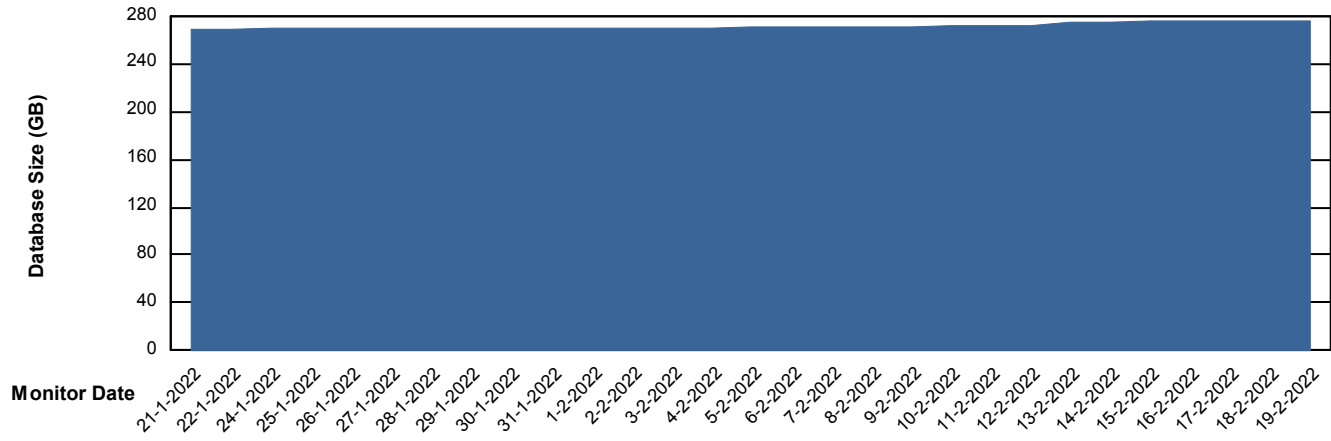

DATABASE SIZE PHSDB_Test

Database growth over last month