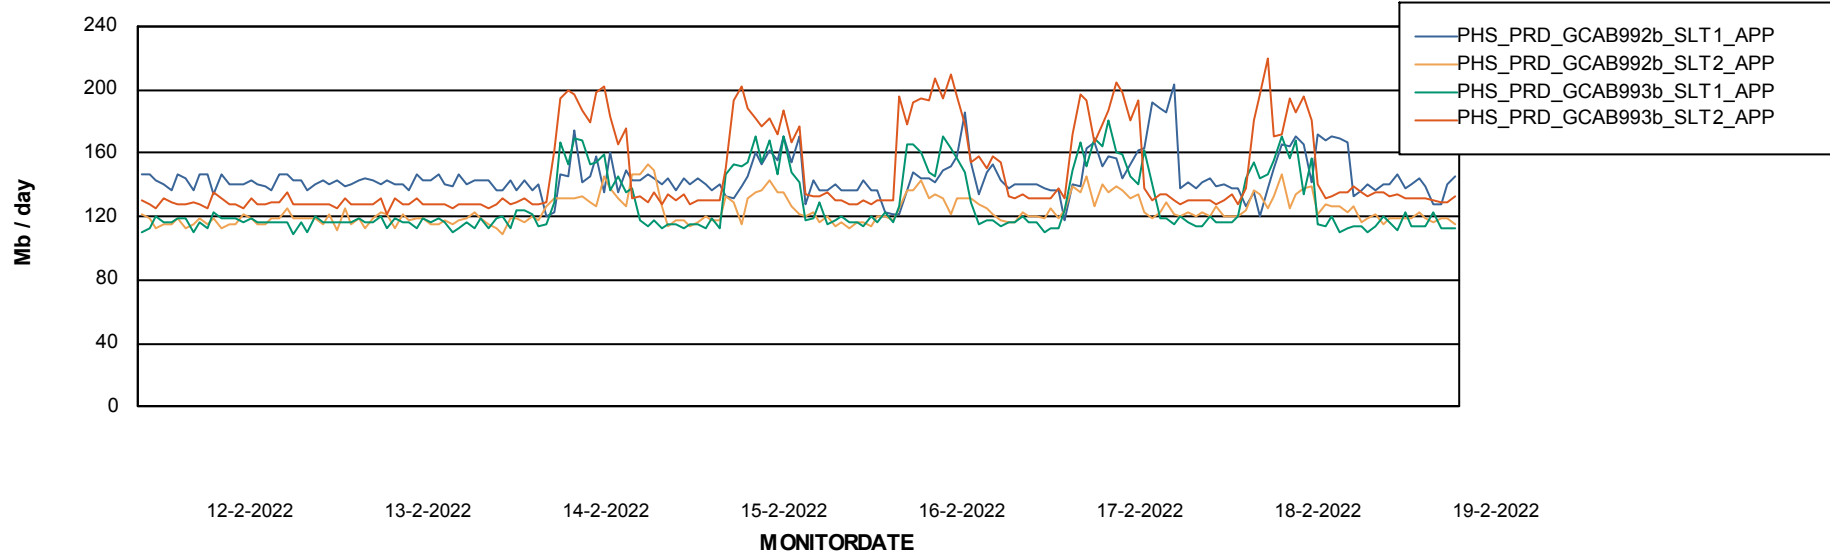

ABSSolute Application Server Services

Avg memory used per ABS Server Service