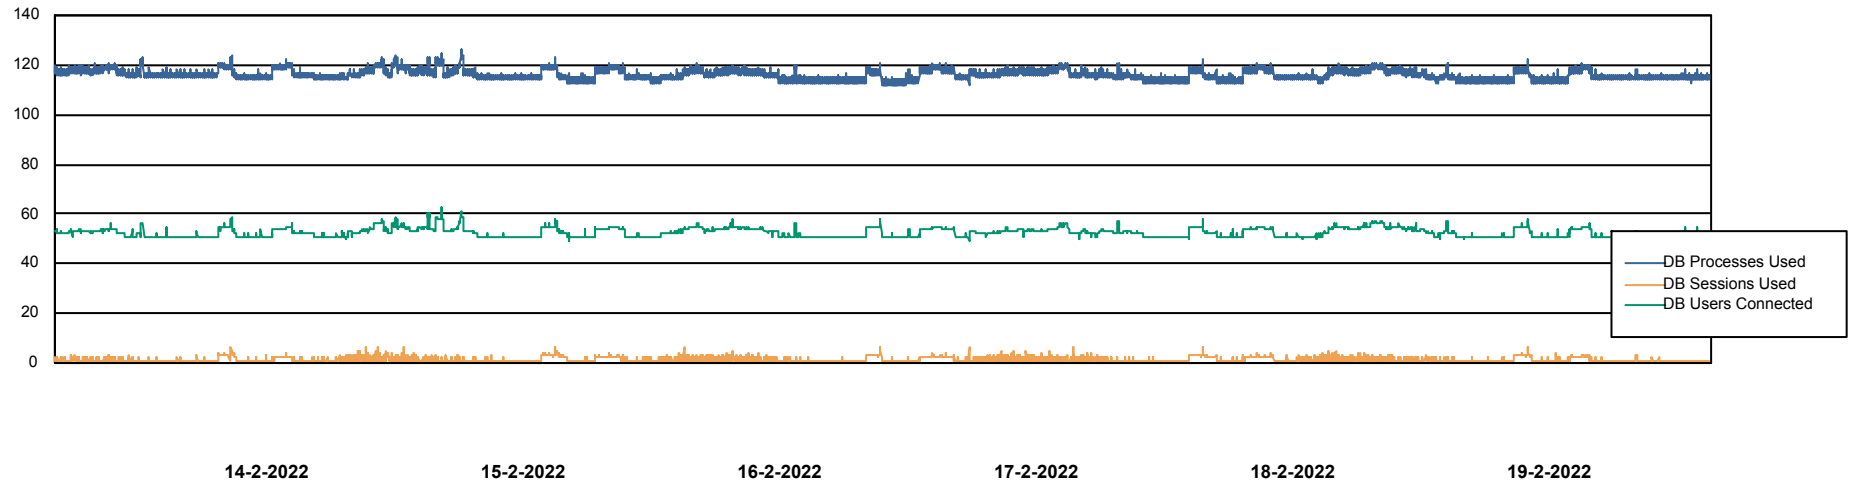

Database Performance PHSDB_Production

DB Processes Max 1,000