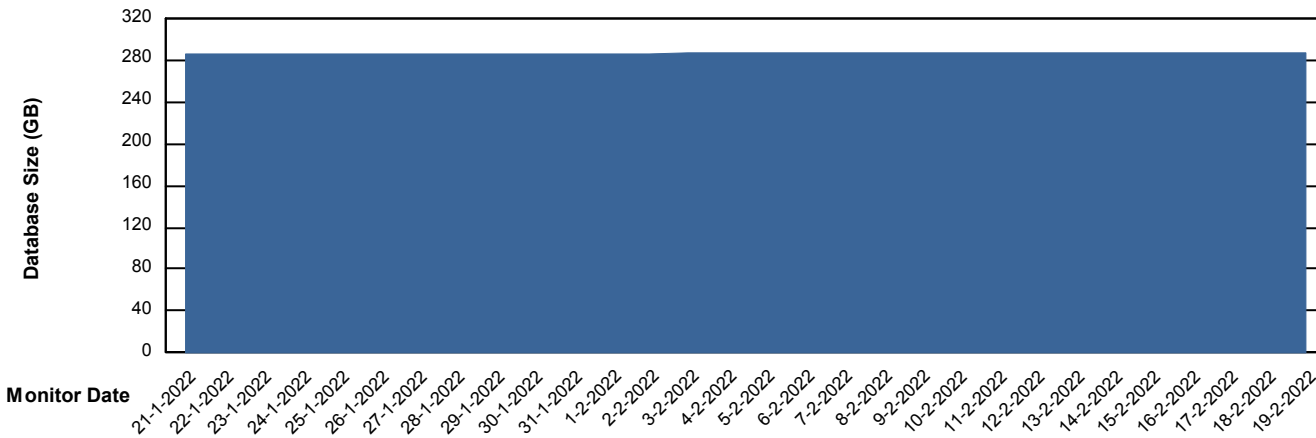

DB Processes Max 350

Weekly SLA Customer Report

Customer PCO_Production
 Database ID 44

DATABASE SIZE PCODB_Production

Database growth over last month

Database Tablespace PCODB_Production

| Date | Tablespace Name | Filesize (Gb) | Usedsize (Gb) | Percentage free |
|-----------|-----------------|---------------|---------------|-----------------|
| 19-2-2022 | ABSDATA | 238 | 110 | 54 |
| | INDX | 329 | 175 | 47 |
| 18-2-2022 | ABSDATA | 238 | 110 | 54 |
| | INDX | 329 | 175 | 47 |
| 17-2-2022 | ABSDATA | 238 | 110 | 54 |
| | INDX | 329 | 175 | 47 |
| 16-2-2022 | ABSDATA | 238 | 110 | 54 |
| | INDX | 329 | 175 | 47 |
| 15-2-2022 | ABSDATA | 238 | 110 | 54 |
| | INDX | 329 | 175 | 47 |
| 14-2-2022 | ABSDATA | 238 | 110 | 54 |
| | INDX | 329 | 175 | 47 |
| 13-2-2022 | ABSDATA | 238 | 110 | 54 |
| | INDX | 329 | 175 | 47 |