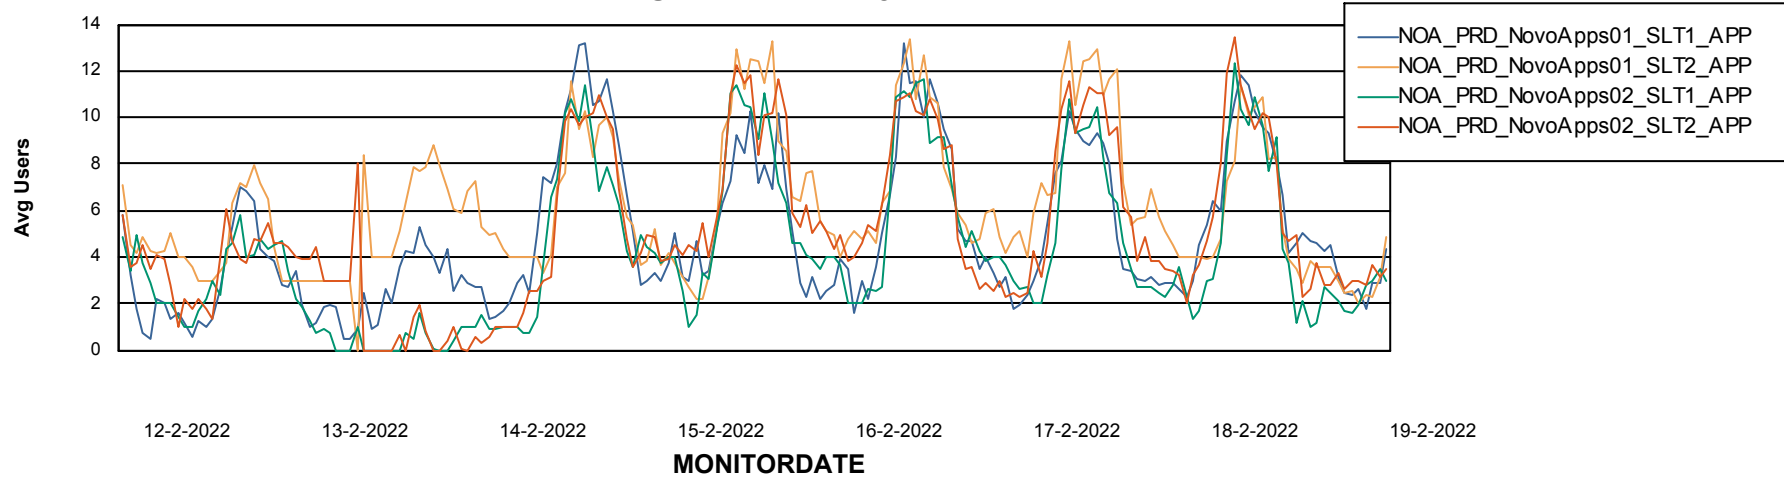

Weekly SLA Customer Report

Customer NOA_Production
Database ID 116

ABSolute Application Server Services

Avg memory used per ABS Server Service

Avg users per day per ABS server

Weekly SLA Customer Report

Customer NOA_Production
Database ID 116