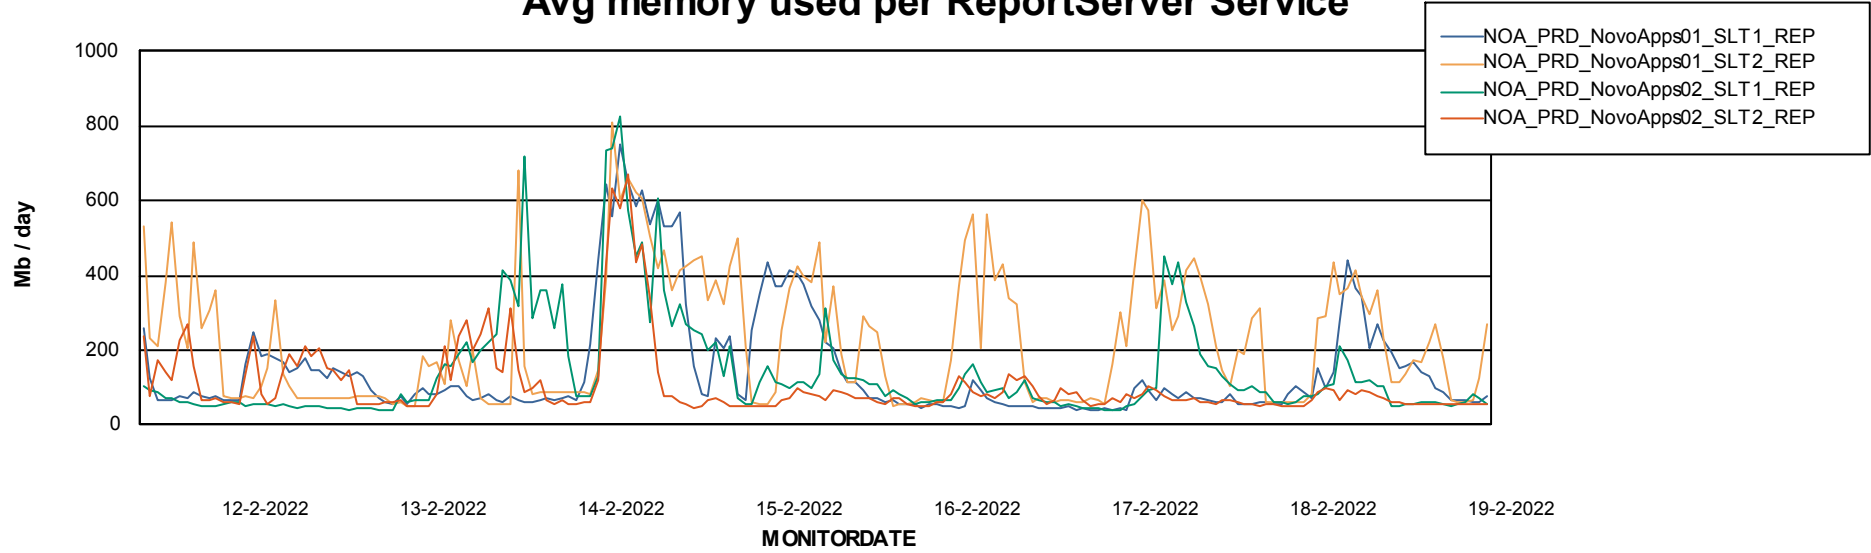

ABSSolute Application ReportServer Services

Avg memory used per ReportServer Service