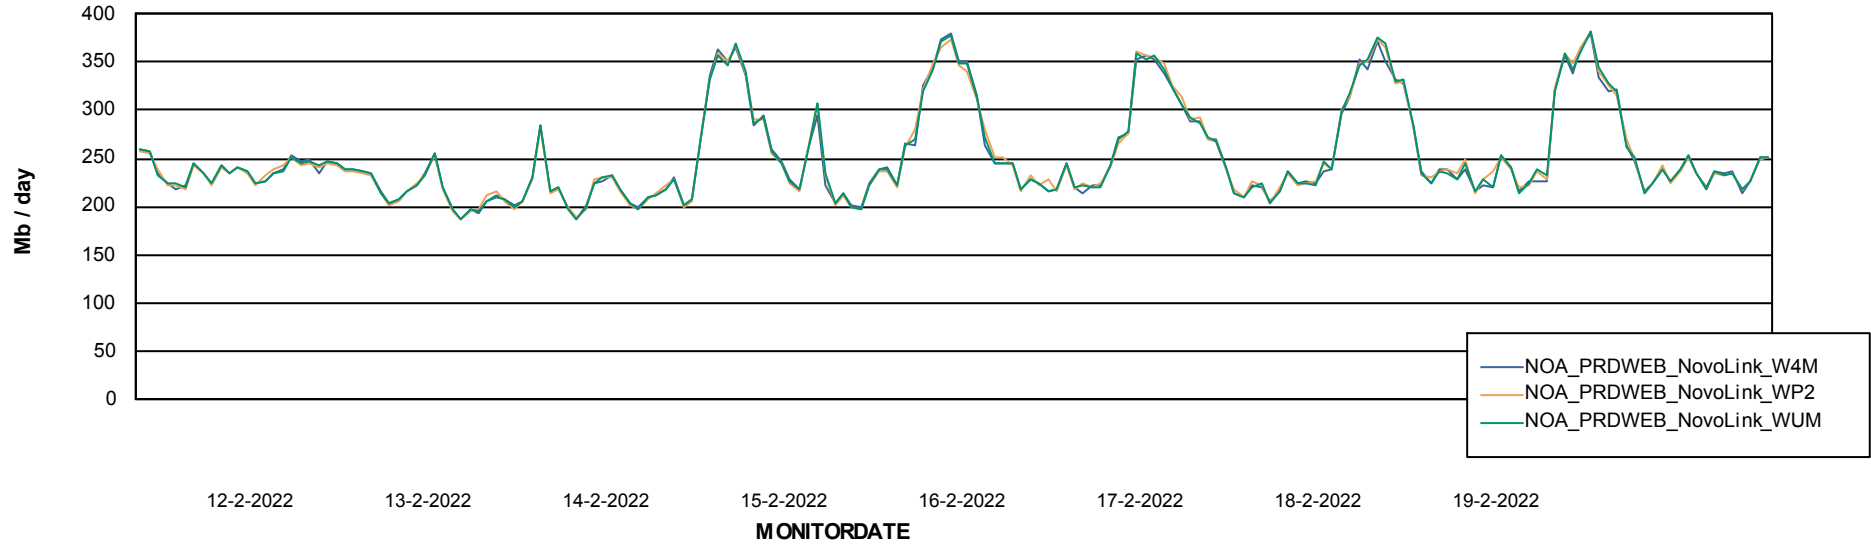

ABSSolute Application ReportServer Services

Avg memory used per ReportServer Service

Weekly SLA Customer Report

Customer NOA_Production
Database ID 116

ABSSolute Web Component Services

Avg memory used per ABS Web component