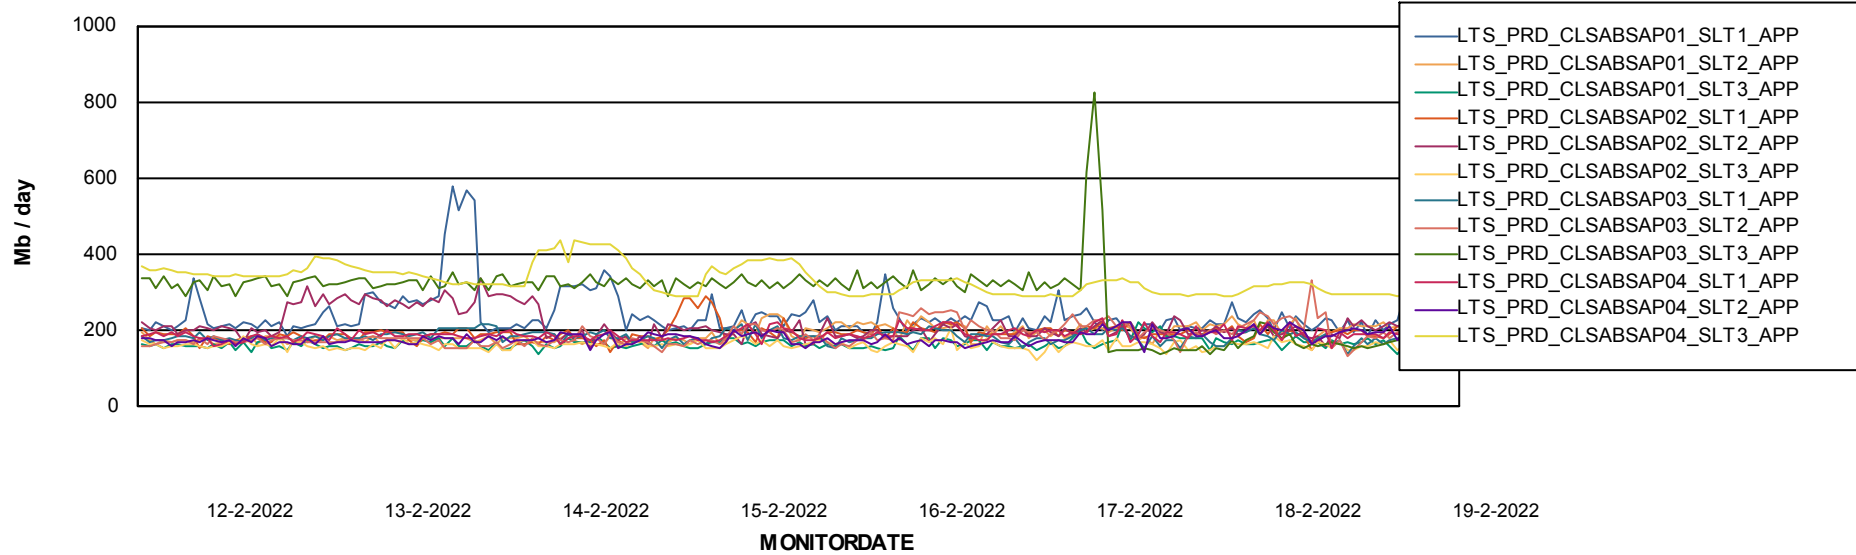

ABSSolute Application Server Services

Avg memory used per ABS Server Service