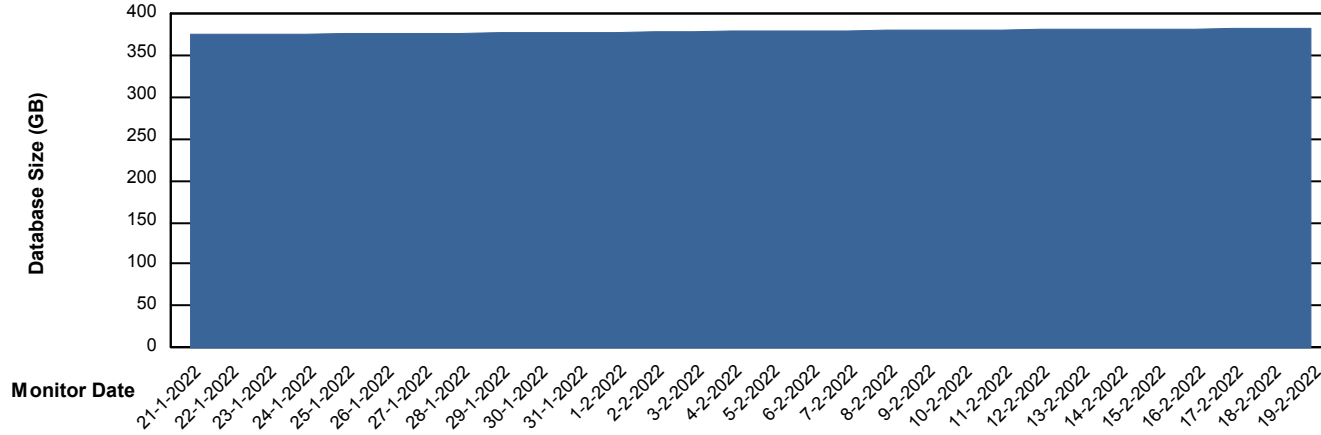

DATABASE SIZE LTS_PROD_CLSABSBI01_BI

Database growth over last month