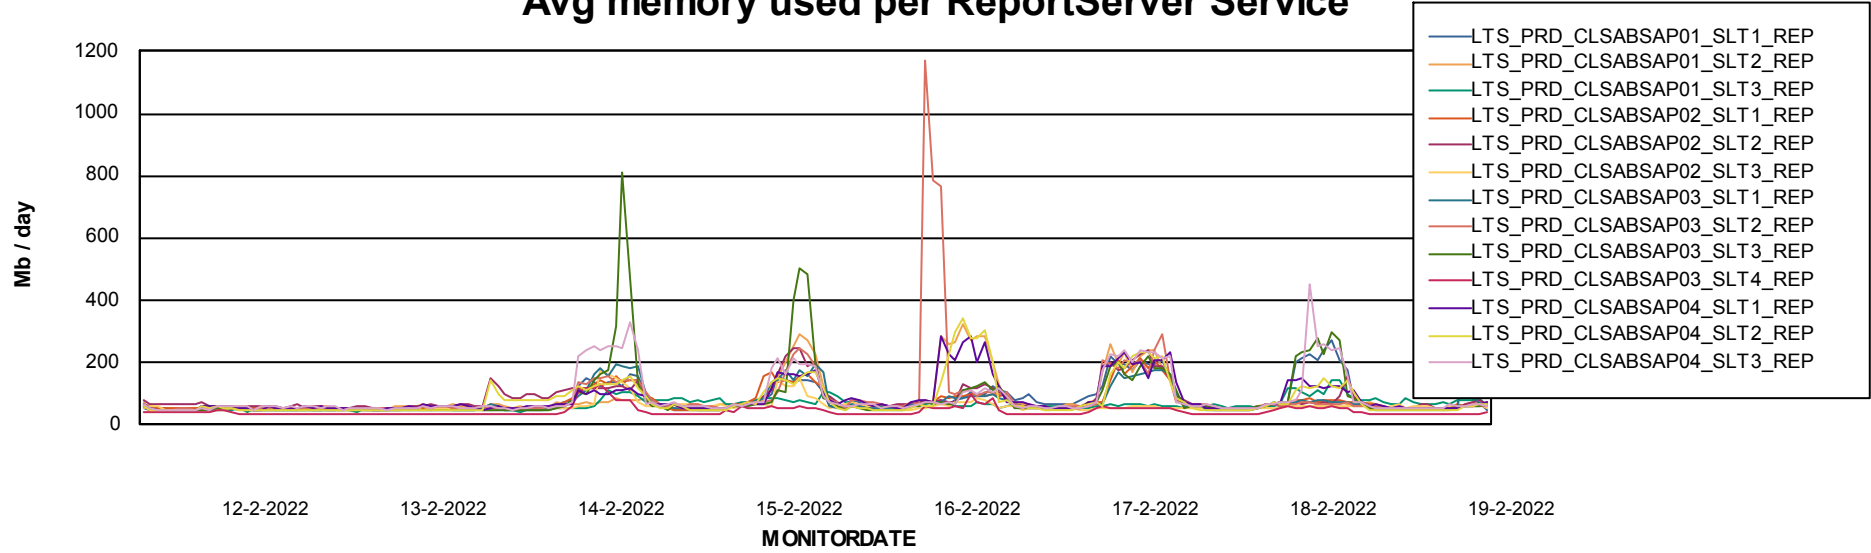

ABSSolute Application ReportServer Services

Avg memory used per ReportServer Service