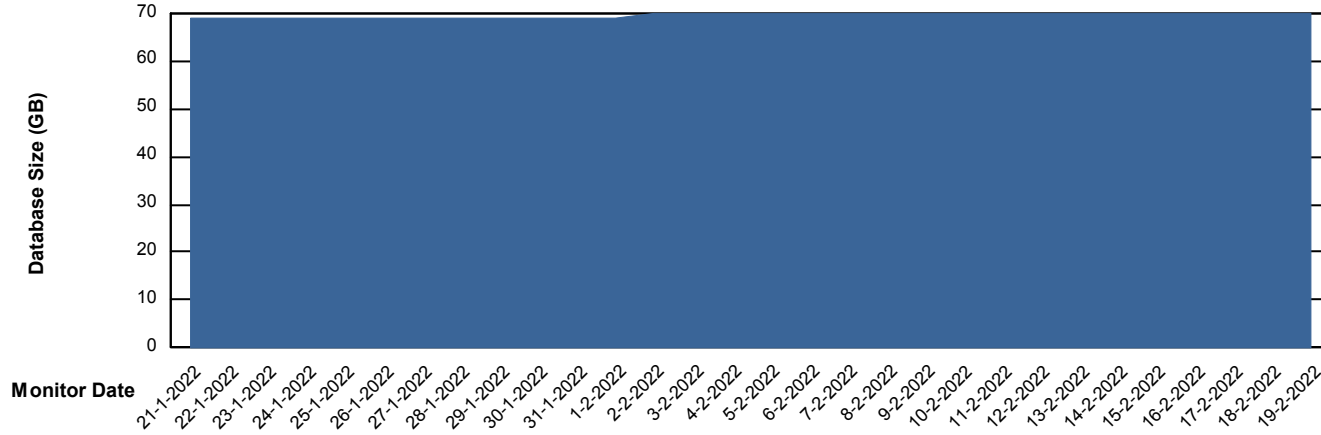

DATABASE SIZE KLA_PRD_KLAHQORA03_DB

Database growth over last month