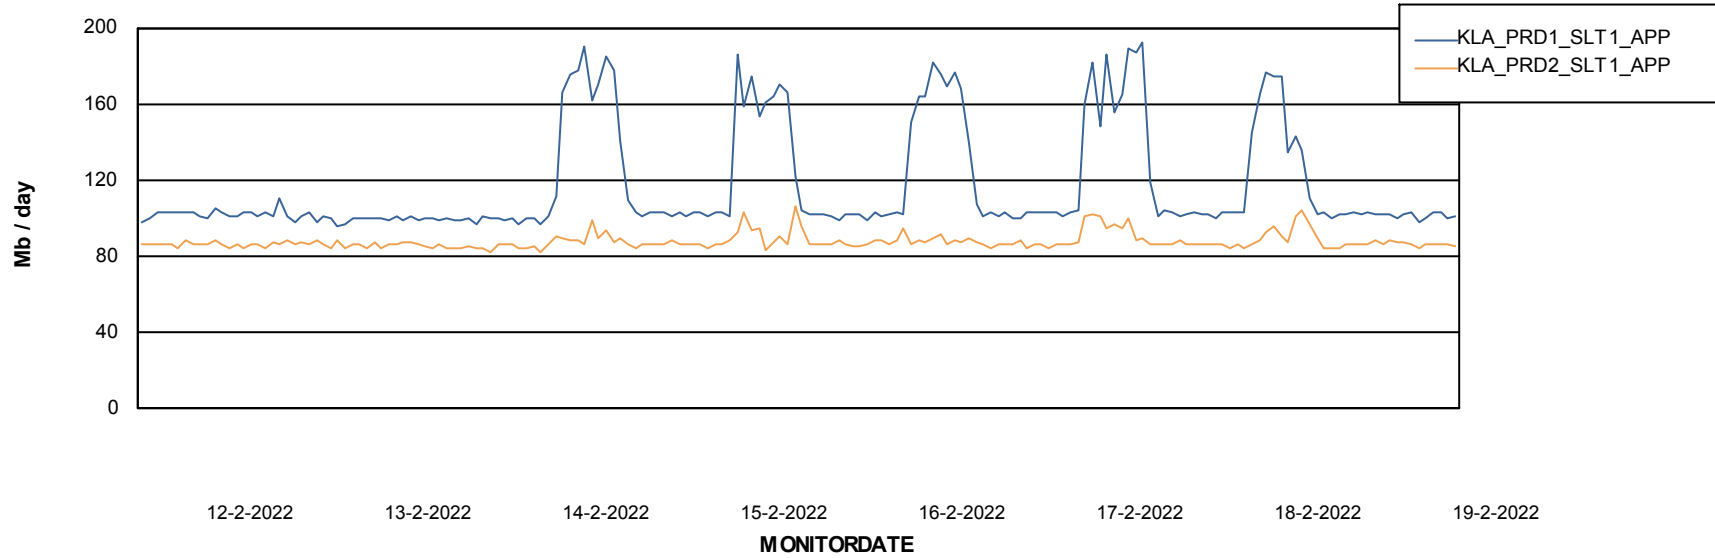

ABSSolute Application Server Services

Avg memory used per ABS Server Service