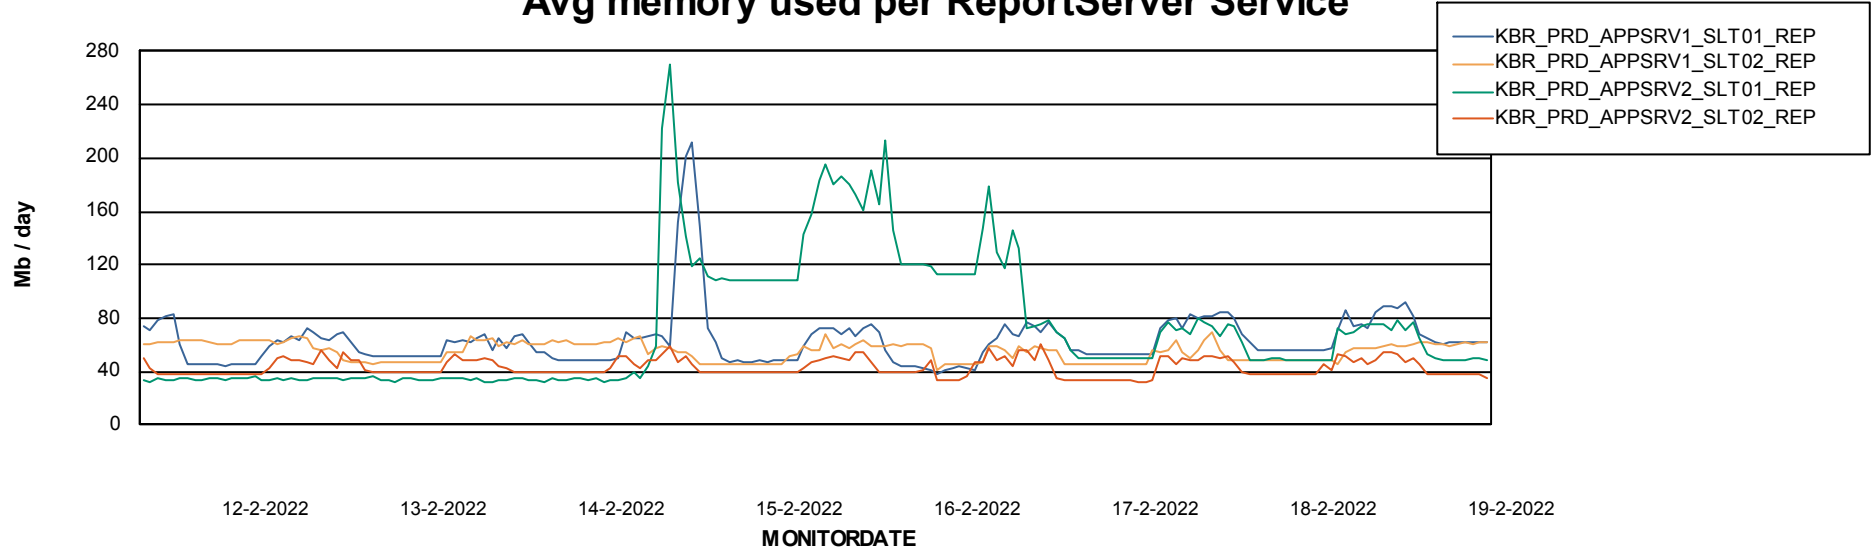

ABSSolute Application Server Services

Avg memory used per ReportServer Service