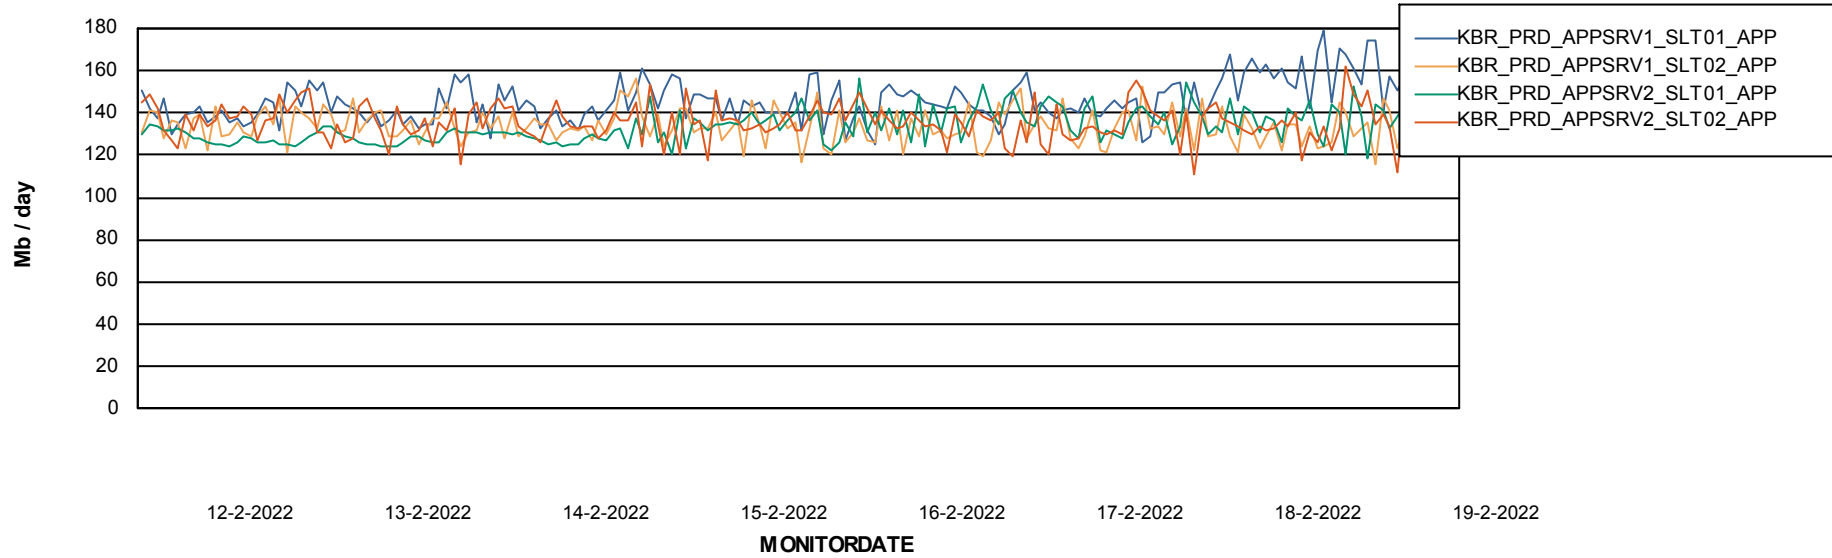

Database growth over last month

Database Tablespace KBR_PRD_DB-SRV1_DB

Date	Tablespace Name	Filesize (Gb)	Usedsize (Gb)	Percentage free
19-2-2022	ABSDATA	4	3	36
	INDX	8	1	94
18-2-2022	ABSDATA	4	3	36
	INDX	8	1	94
17-2-2022	ABSDATA	4	3	36
	INDX	8	1	94
16-2-2022	ABSDATA	4	3	37
	INDX	8	1	94
15-2-2022	ABSDATA	4	3	37
	INDX	8	1	94
14-2-2022	ABSDATA	4	2	38
	INDX	8	1	94
13-2-2022	ABSDATA	4	2	38
	INDX	8	0	94

Weekly SLA Customer Report

Customer KBR_Production
Database ID 117

ABSSolute Application Server Services

Avg memory used per ABS Server Service

Weekly SLA Customer Report

Customer KBR_Production
Database ID 117