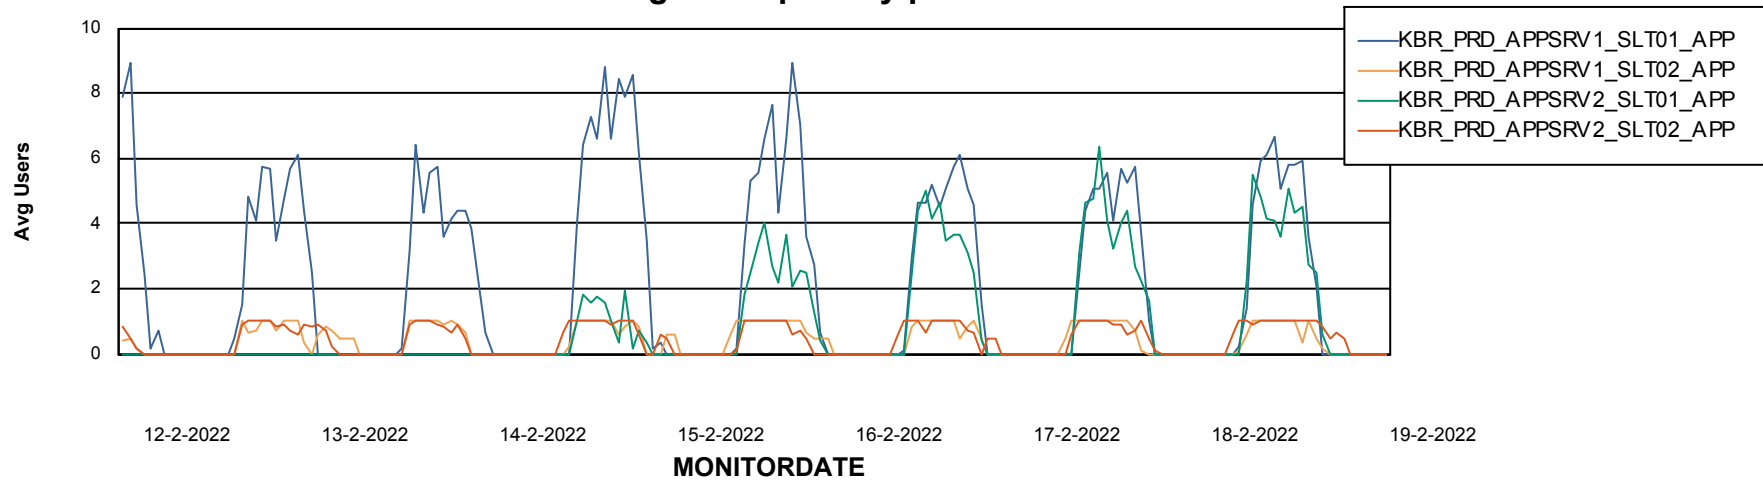

Avg users per day per ABS server