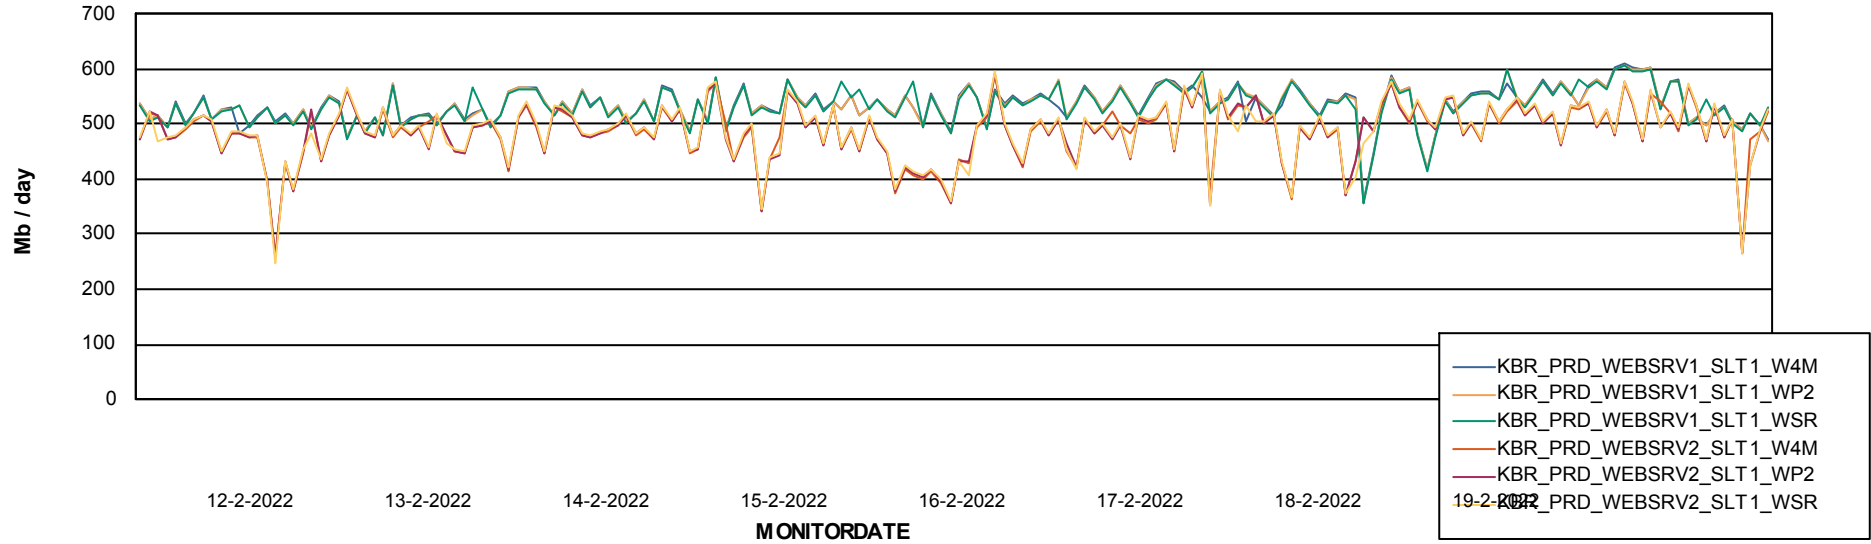

ABSSolute Web Component Services

Avg memory used per ABS Web component