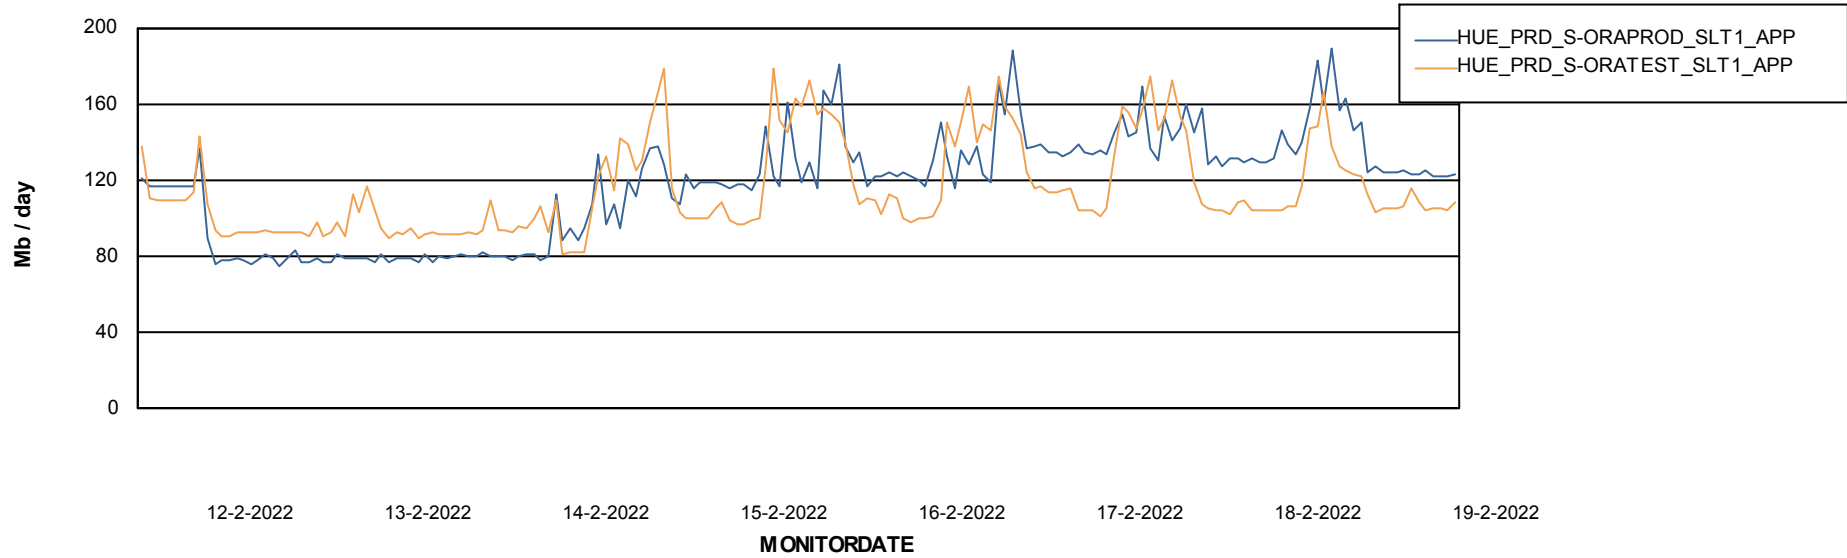

ABSSolute Application Server Services

Avg memory used per ABS Server Service