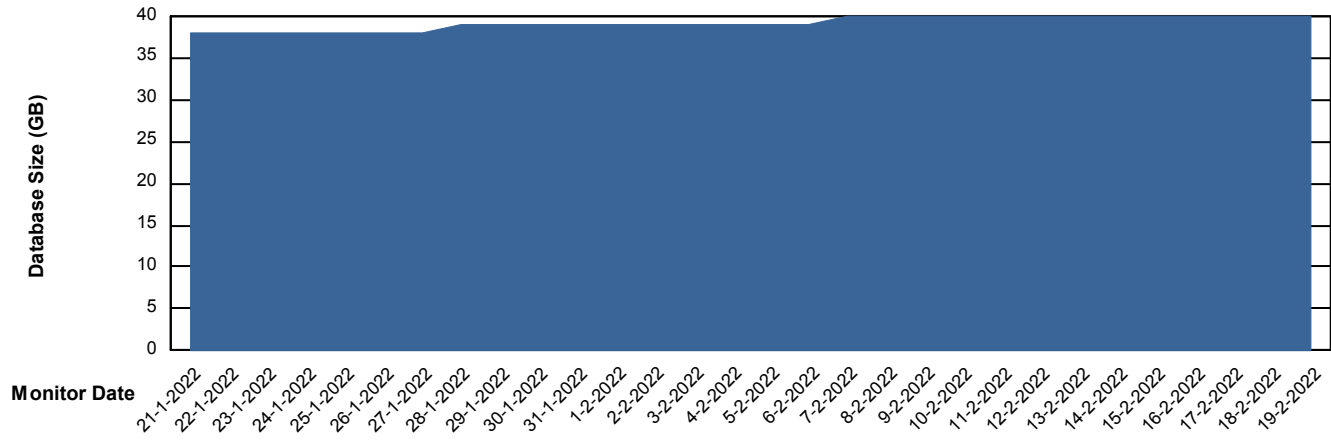

DATABASE SIZE HUE_PRD_S-ORAPROD_DB

Database growth over last month