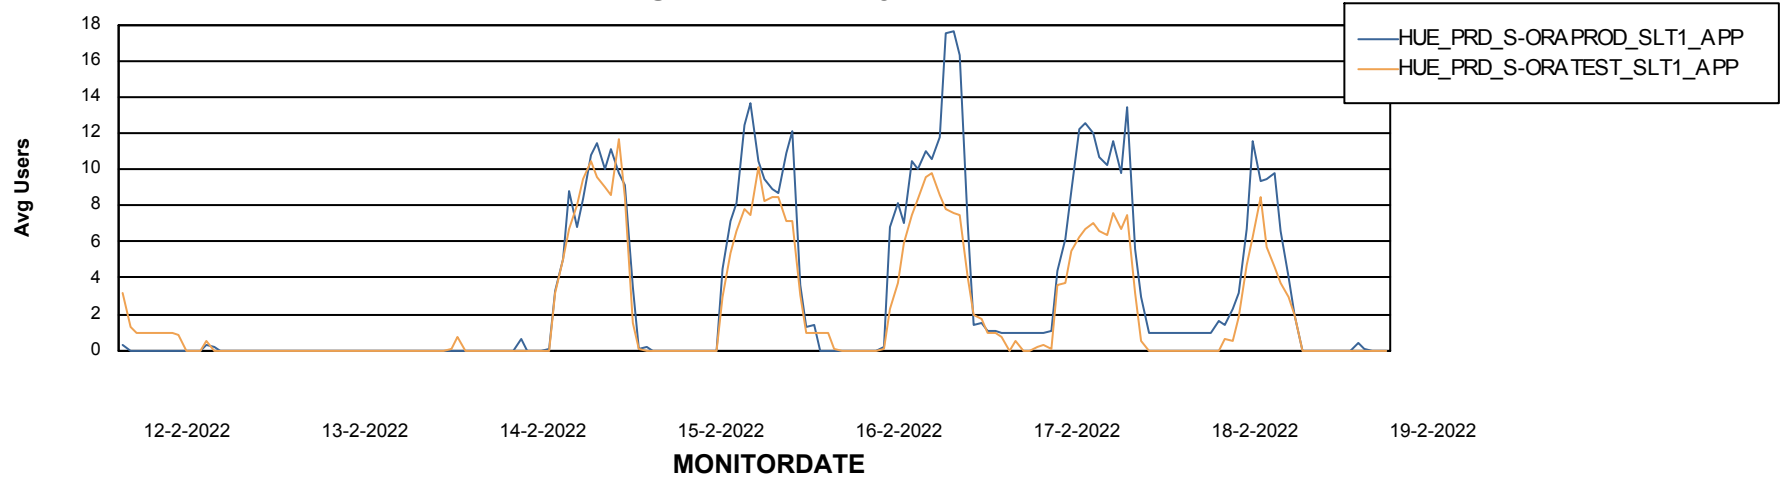

Weekly SLA Customer Report

Customer HUE_Production
Database ID 104

ABSSolute Application Server Services

Avg memory used per ABS Server Service

Avg users per day per ABS server

Weekly SLA Customer Report

Customer HUE_Production
Database ID 104