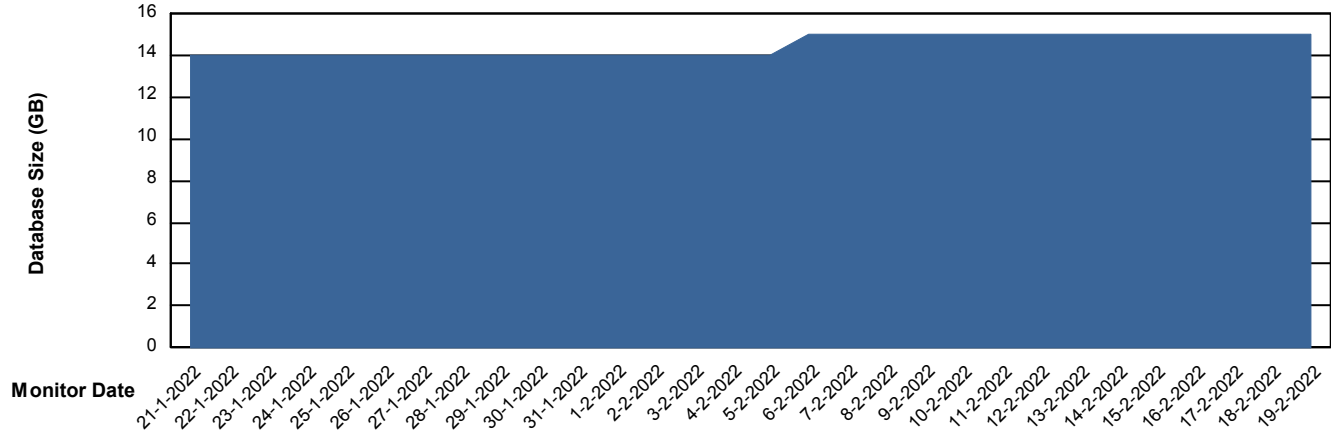

DATABASE SIZE HUE_PRD_S-ORABI_DB

Database growth over last month