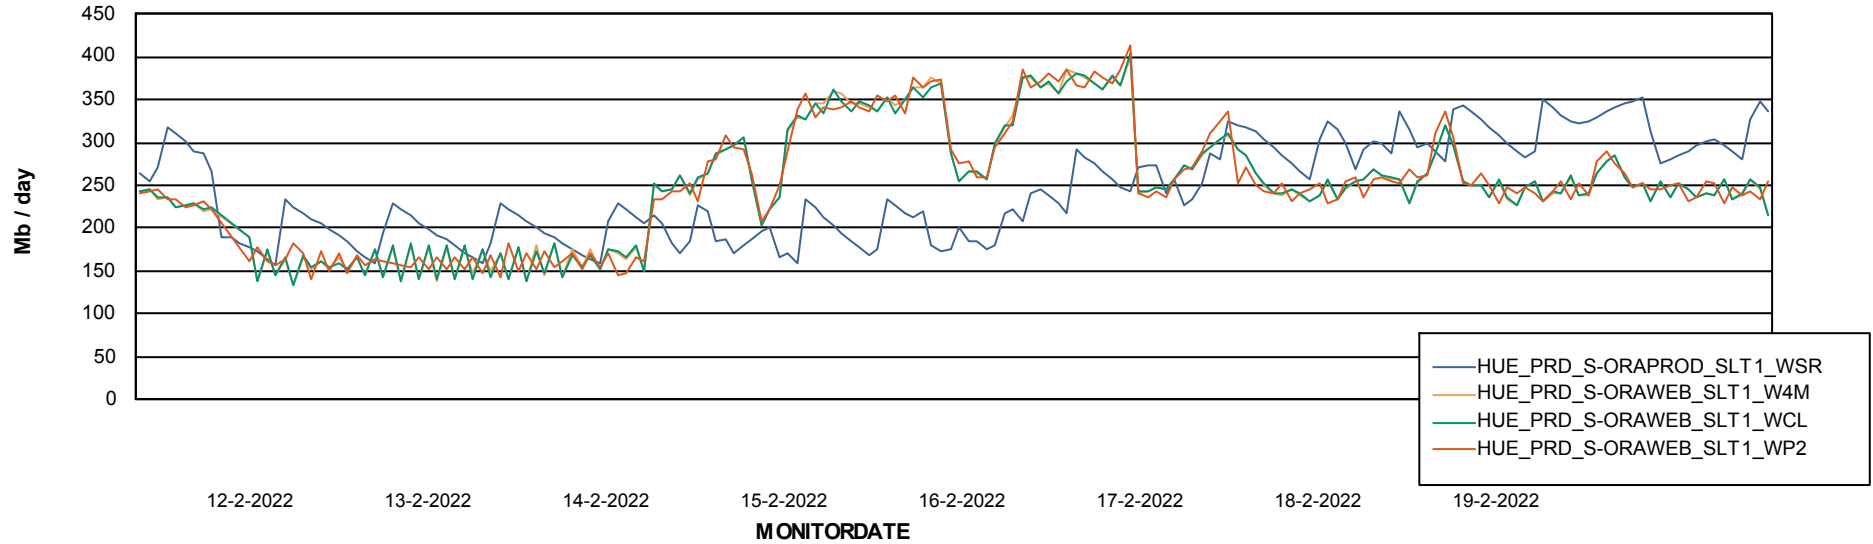

ABSSolute Application ReportServer Services

Avg memory used per ReportServer Service

Weekly SLA Customer Report

Customer HUE_Production
Database ID 104

ABSSolute Web Component Services

Avg memory used per ABS Web component