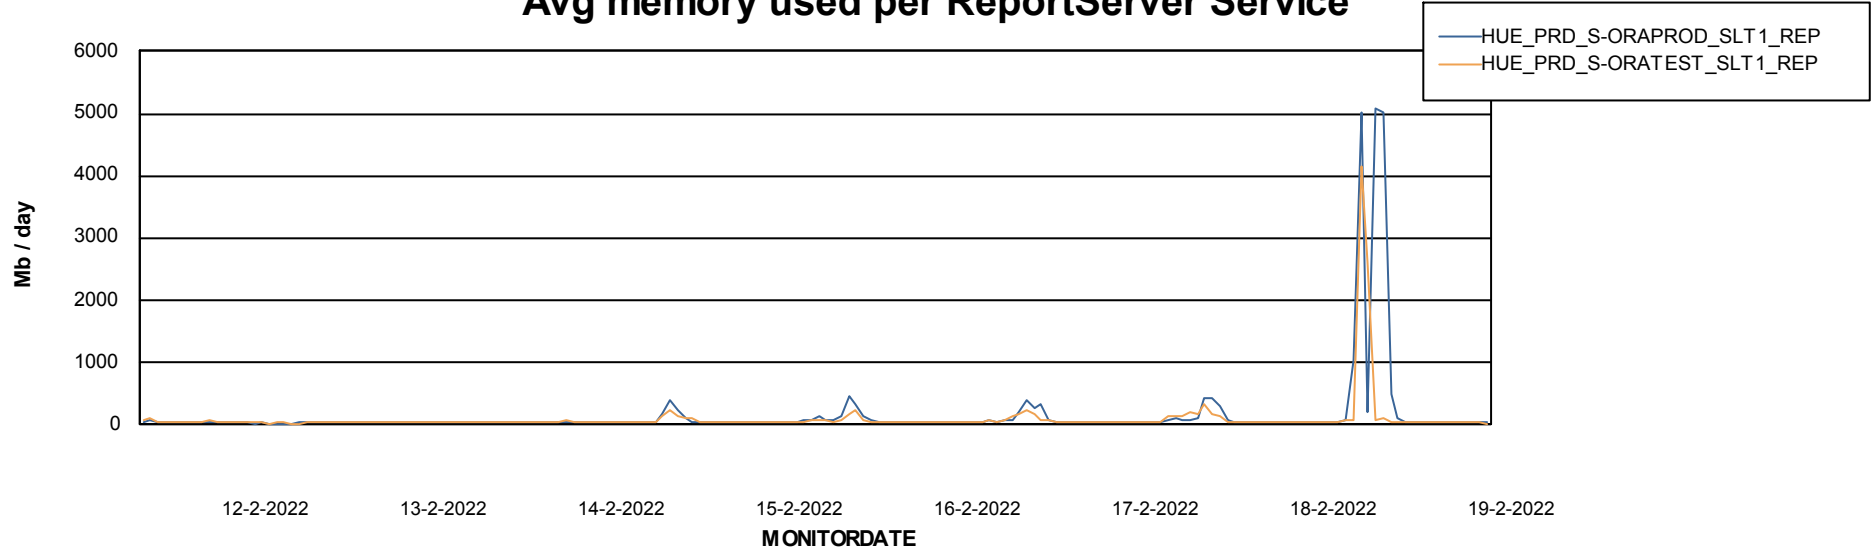

ABSSolute Application ReportServer Services

Avg memory used per ReportServer Service