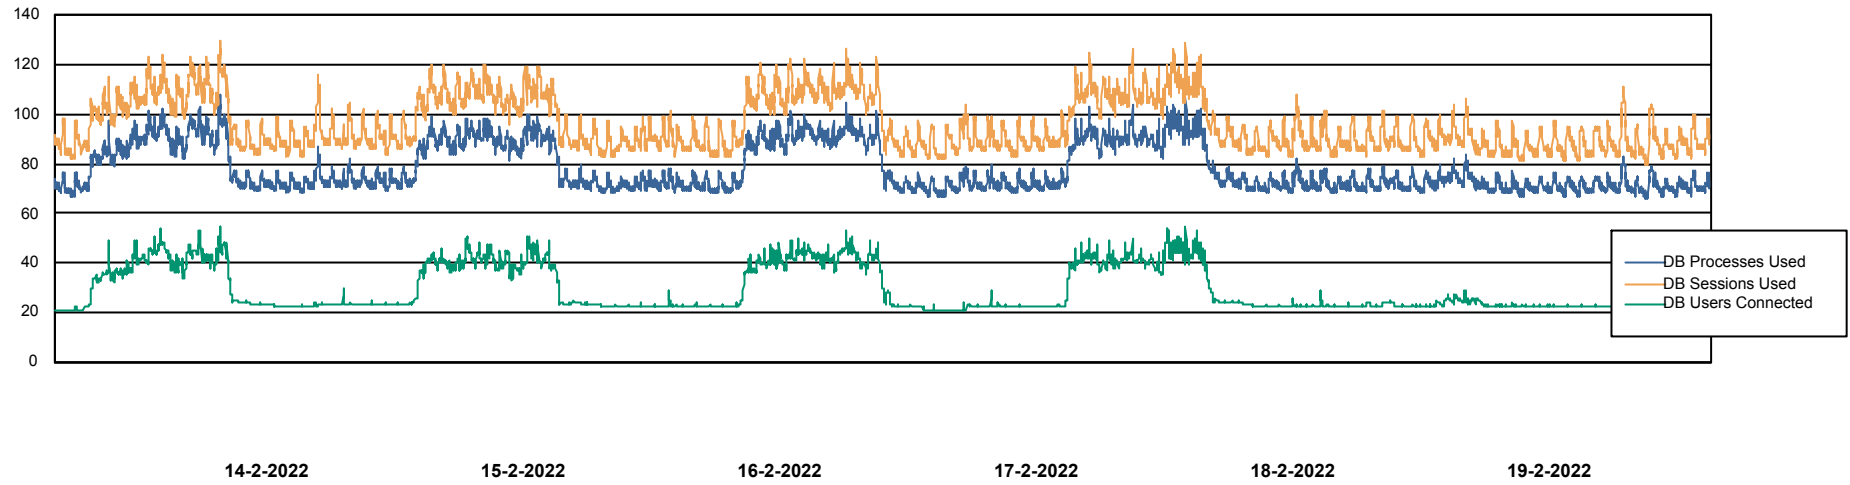

Weekly SLA Customer Report

Customer HUE_Production
Database ID 104

Database Performance HUE_PRD_S-ORABI_DB

Weekly SLA Customer Report

Customer HUE_Production
Database ID 104

Database Performance HUE_PRD_S-ORAPROD_DB