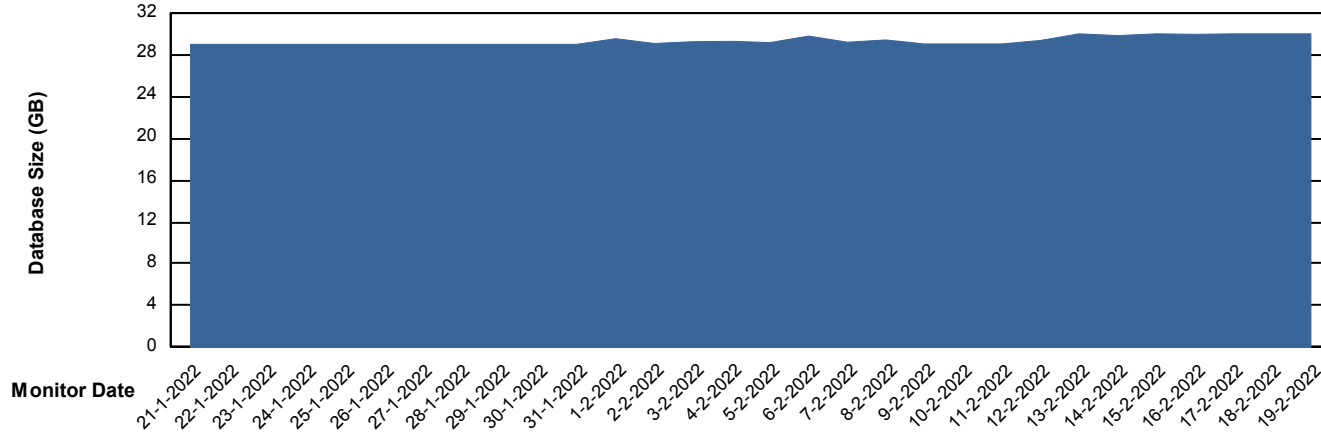

DATABASE SIZE ELJDB_PRD_BI

Database growth over last month