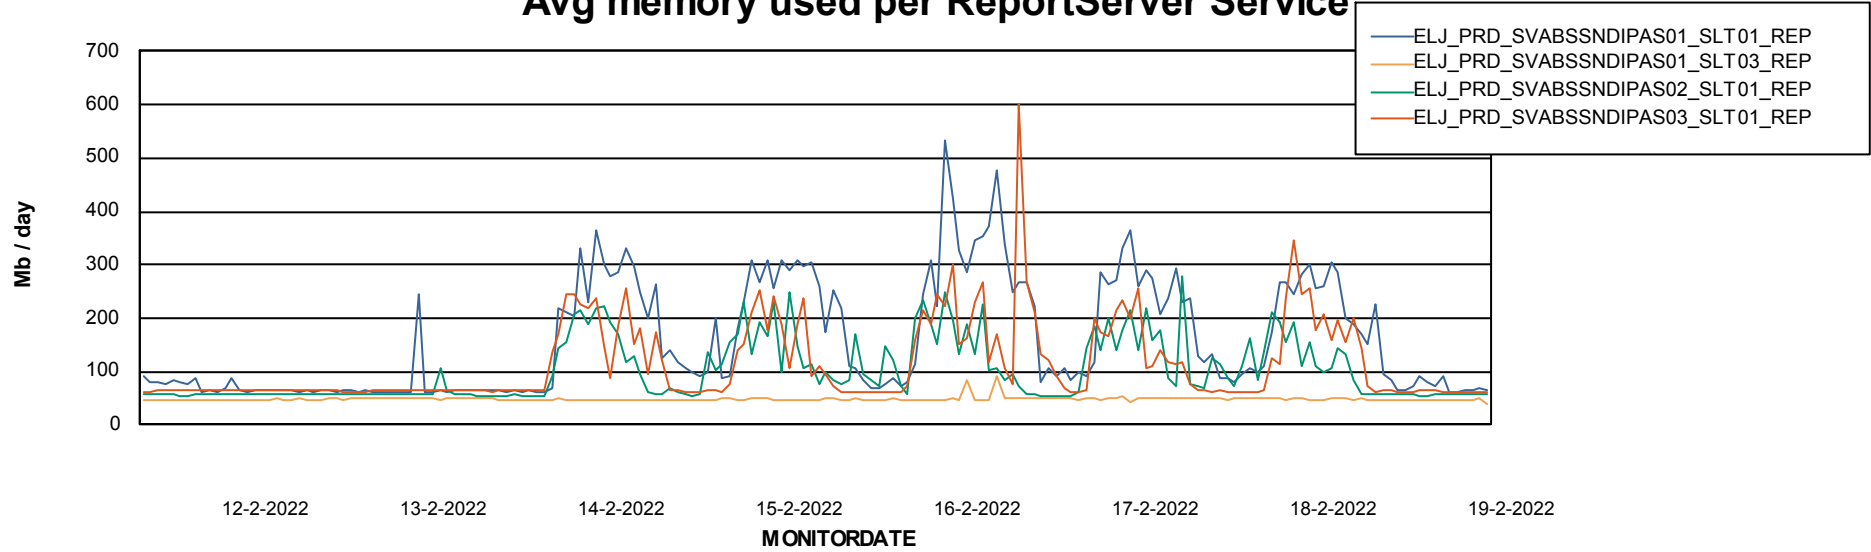

ABSSolute Application ReportServer Services

Avg memory used per ReportServer Service