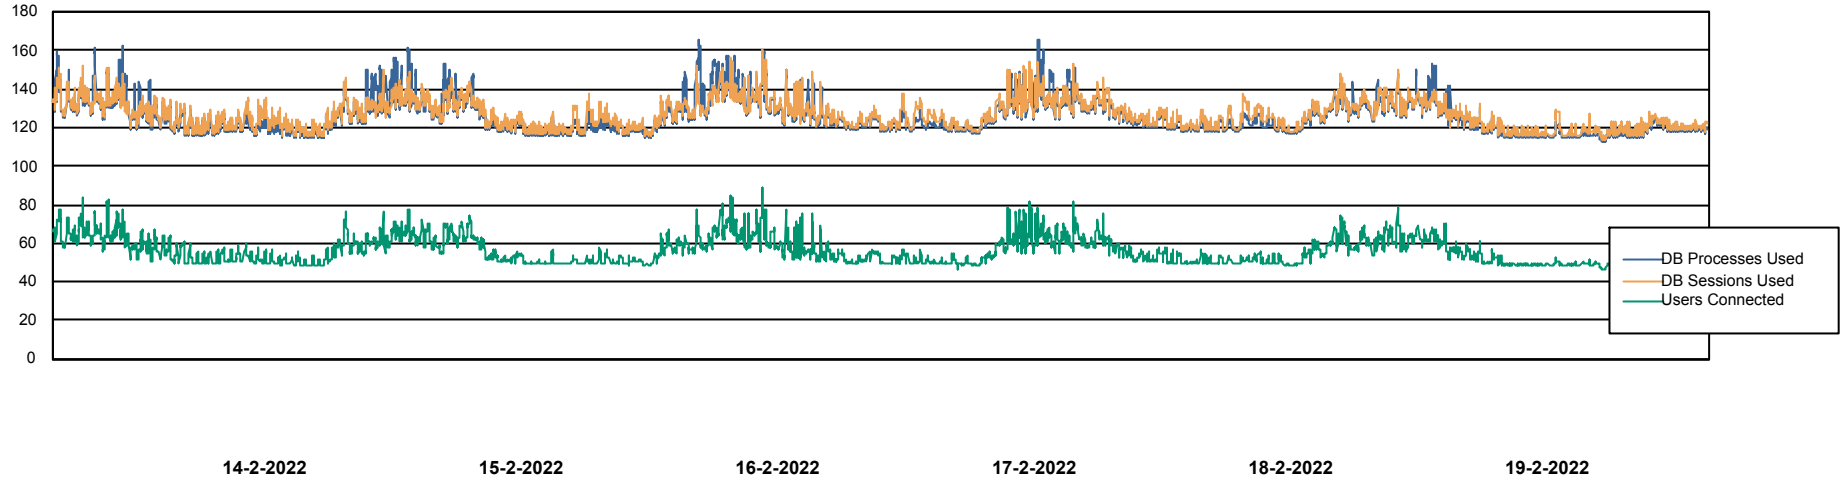

Database Performance ELJDB_Production

DB Processes Max 600
DB Sessions Max 924