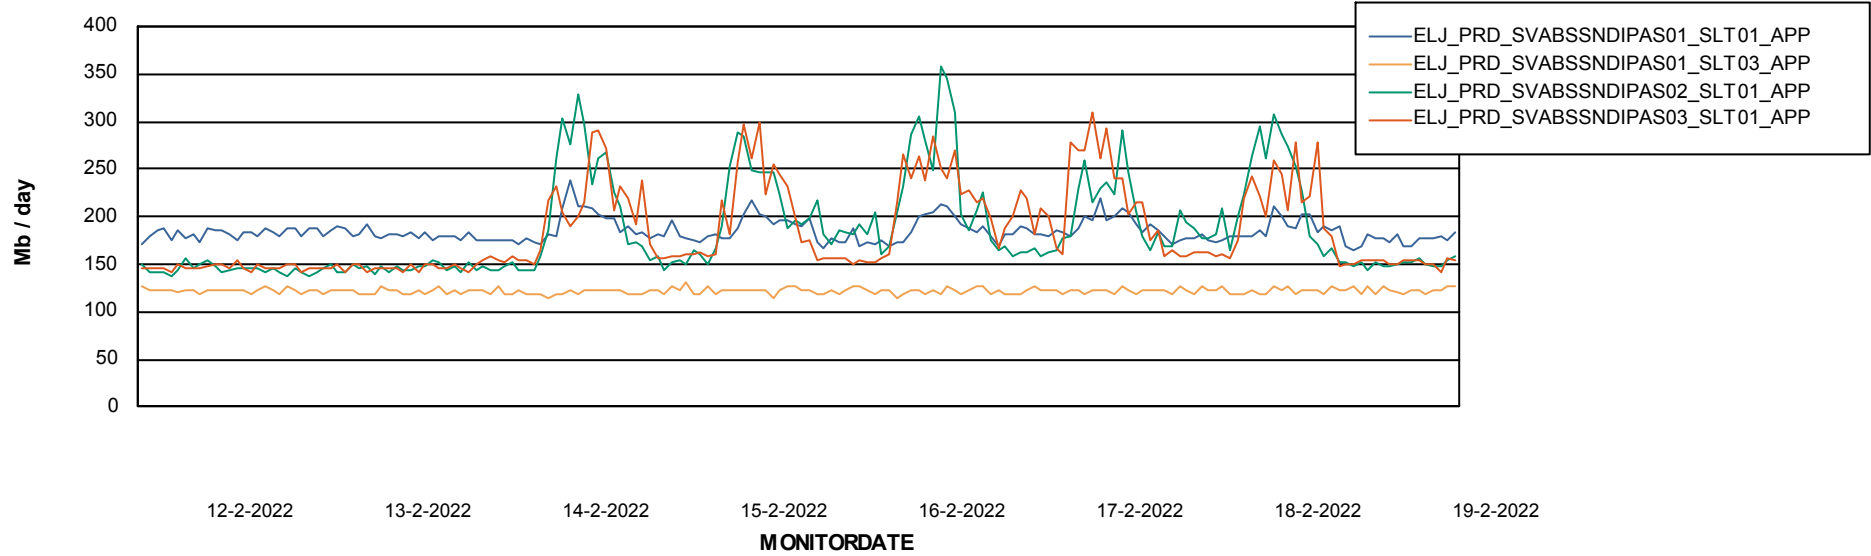

ABSSolute Application Server Services

Avg memory used per ABS Server Service