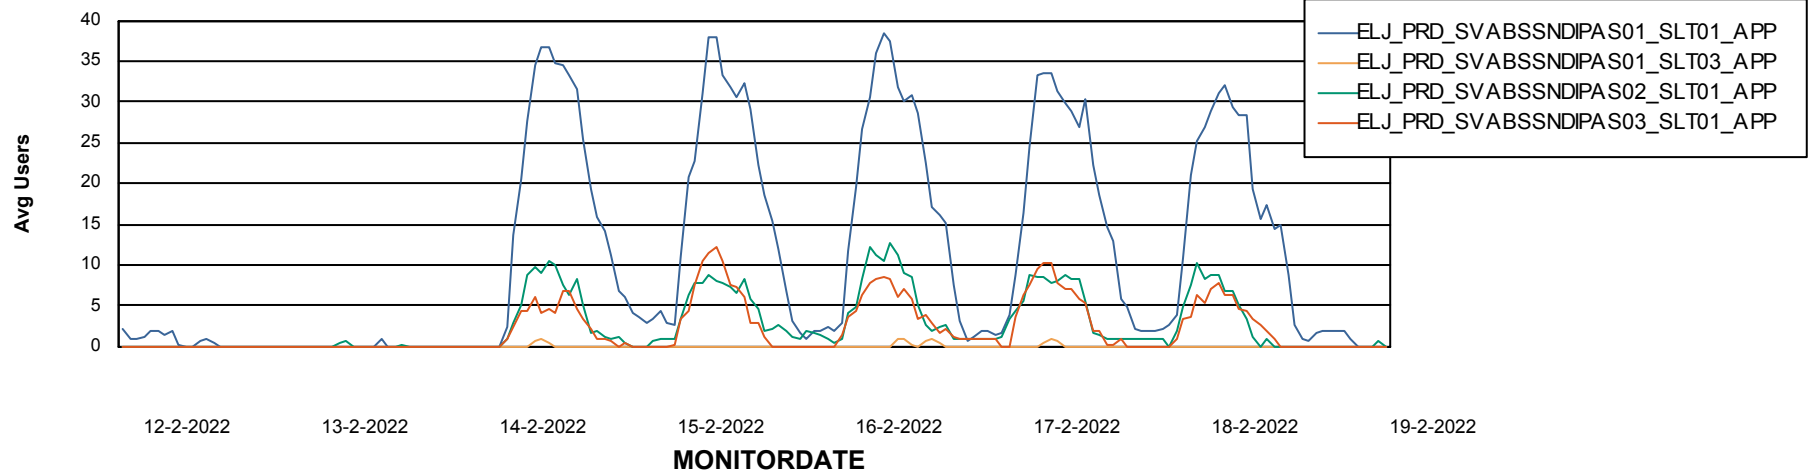

Avg users per day per ABS server