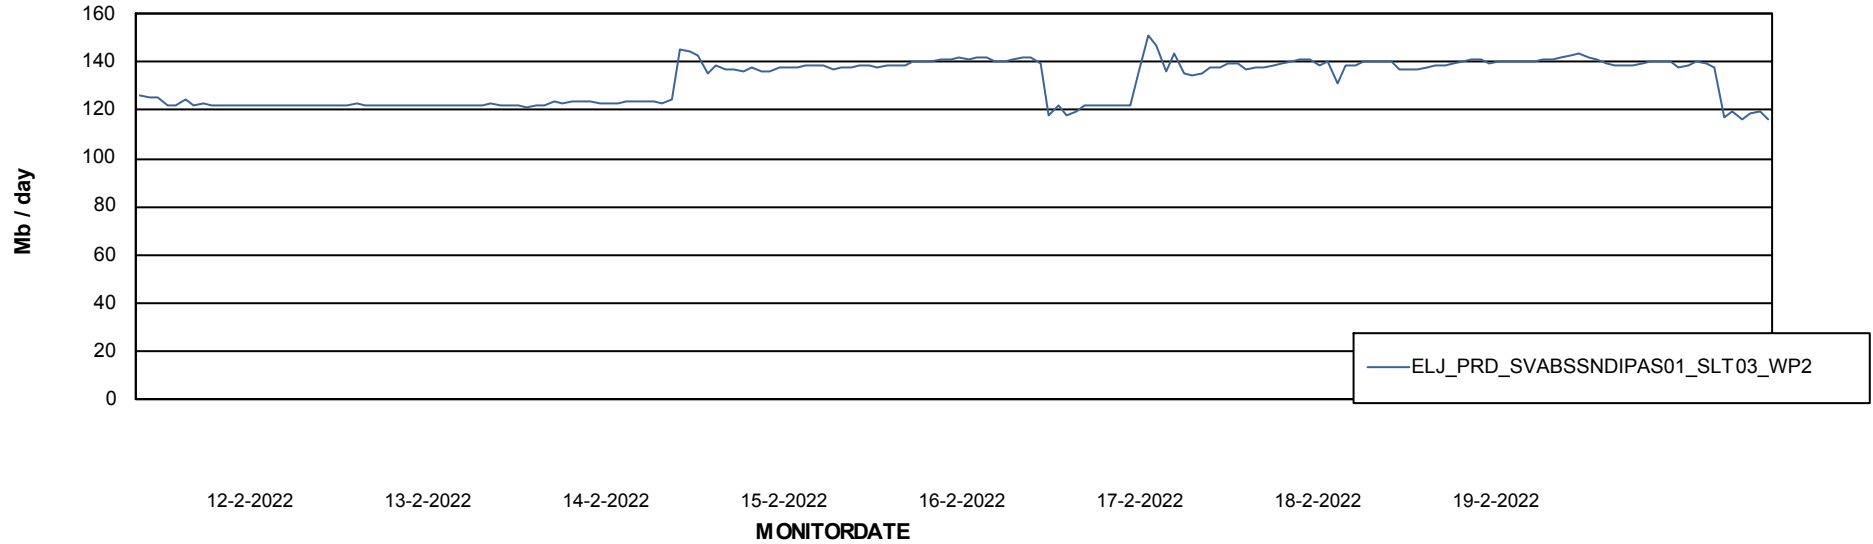

ABSSolute Web Component Services

Avg memory used per ABS Web component