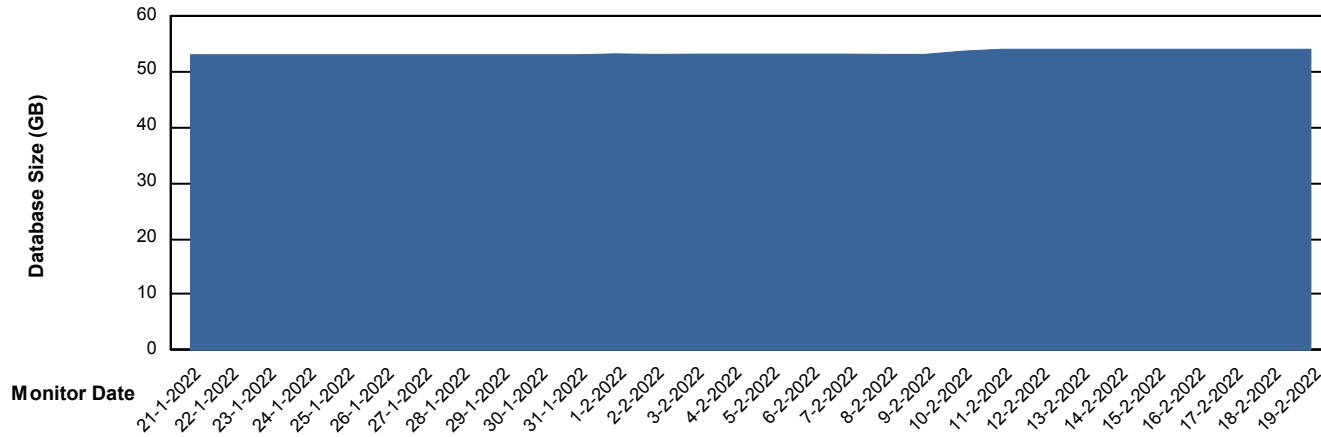

DATABASE SIZE ELJDB_Production

Database growth over last month