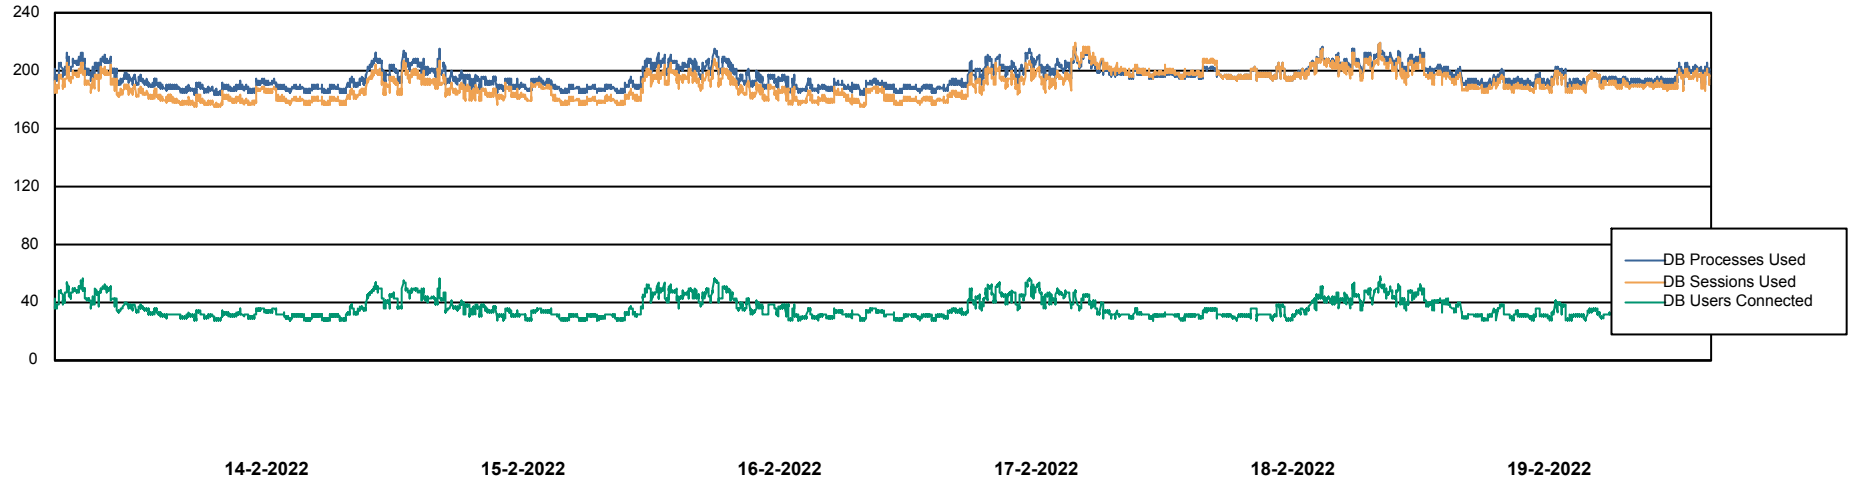

Weekly SLA Customer Report

Customer ECL_Production
Database ID 77

Harddisk Usage ECL_PRD_ECL-ABS-WEB

	Free disk space on C: (%)	Total disk space on C: (Gb)	Used disk space on C: (Gb)
19-2-2022	45	127	70
18-2-2022	45	127	69
17-2-2022	46	0	68
16-2-2022	47	127	67
15-2-2022	49	0	65
14-2-2022	50	0	64
13-2-2022	50	0	63

Weekly SLA Customer Report

Customer ECL_Production
Database ID 77

Database Performance ECLDB_Production

Weekly SLA Customer Report

Customer ECL_Production
Database ID 77

Database Performance ECLDB_Standby

DATABASE SIZE ECLDB_Production