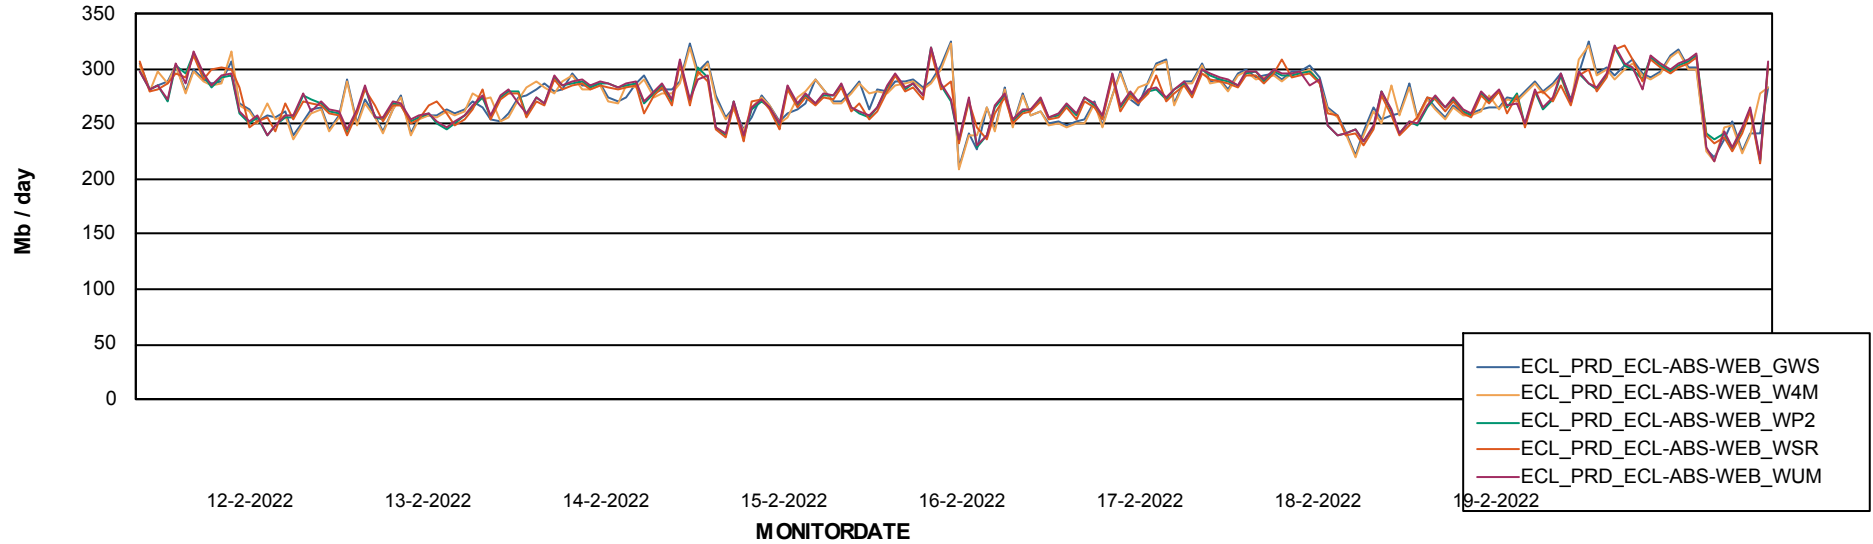

ABSSolute Application ReportServer Services

Avg memory used per ReportServer Service

Weekly SLA Customer Report

Customer ECL_Production
Database ID 77

ABSolute Web Component Services

Avg memory used per ABS Web component