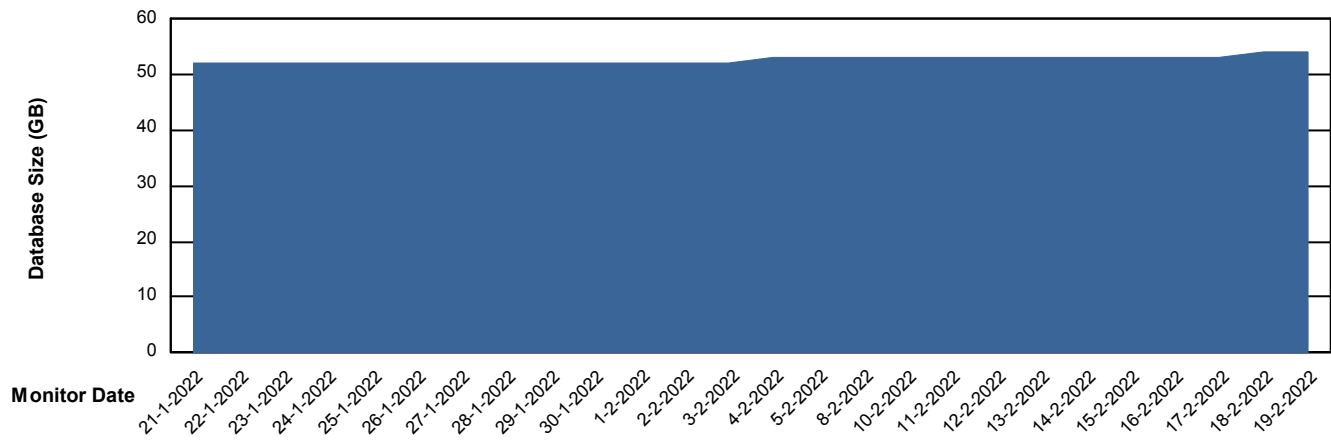

Weekly SLA Customer Report

Customer ECL_Production
Database ID 77

Database Performance ECLDB_Production

Weekly SLA Customer Report

Customer ECL_Production
Database ID 77

Database Performance ECLDB_Standby

DATABASE SIZE ECLDB_Production

Database growth over last month

Weekly SLA Customer Report

Customer ECL_Production
Database ID 77

Database Tablespace ECLDB_Production

Date	Tablespace Name	Filesize (Gb)	Usedsize (Gb)	Percentage free
19-2-2022	ABSDATA	53	44	18
	INDX	8	4	49
18-2-2022	ABSDATA	53	44	18
	INDX	8	4	49
17-2-2022	ABSDATA	53	44	18
	INDX	8	4	49
16-2-2022	ABSDATA	53	43	18
	INDX	8	4	49
15-2-2022	ABSDATA	53	43	18
	INDX	8	4	49
14-2-2022	ABSDATA	53	43	18
	INDX	8	4	49
13-2-2022	ABSDATA	53	43	18
	INDX	8	4	49