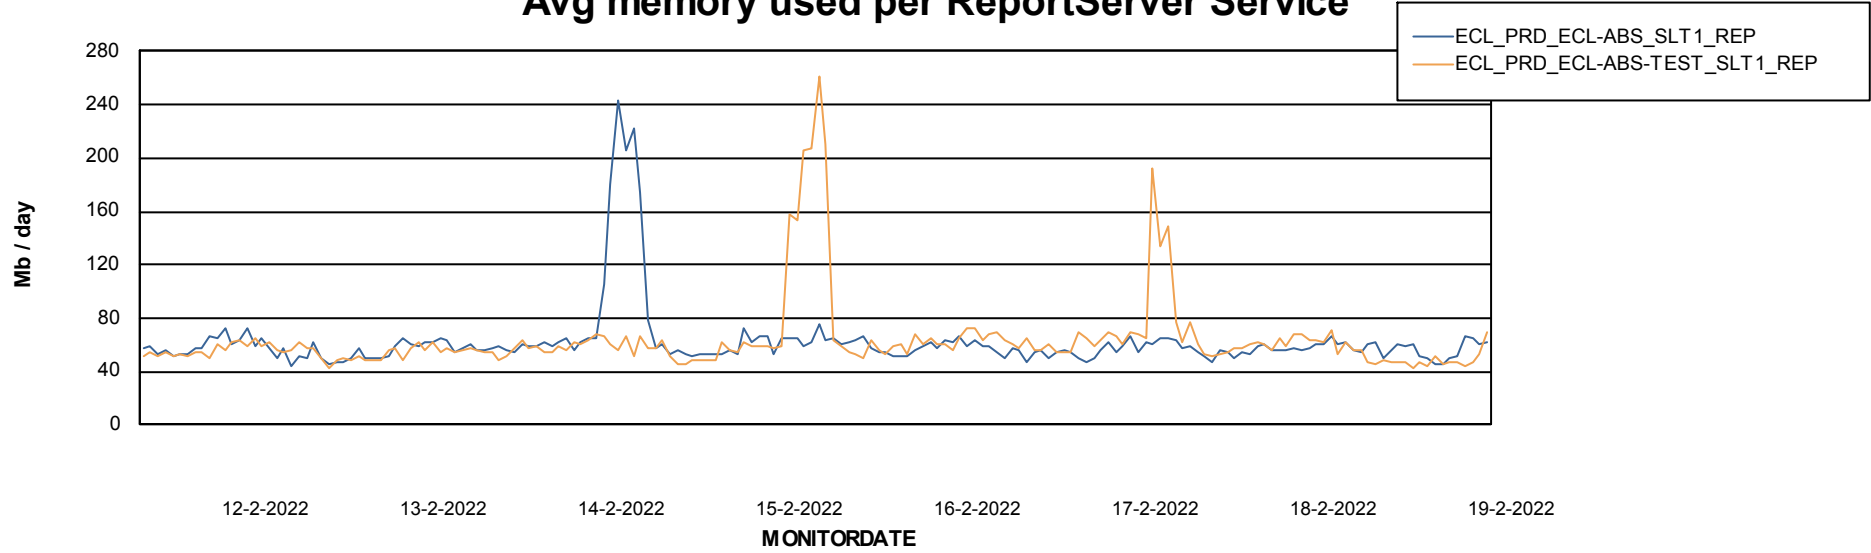

ABSSolute Application ReportServer Services

Avg memory used per ReportServer Service