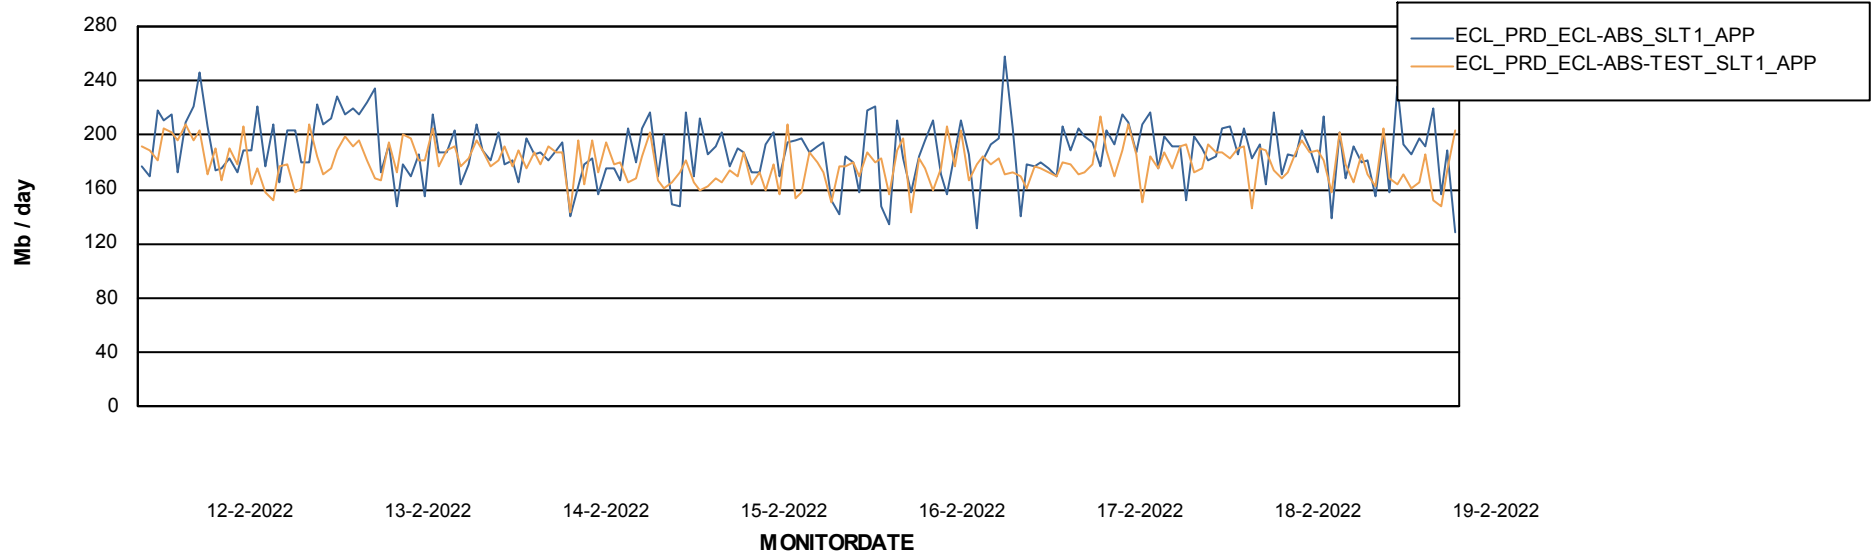

Weekly SLA Customer Report

Customer ECL_Production
Database ID 77

Database Performance ECLDB_Production

Weekly SLA Customer Report

Customer ECL_Production
Database ID 77

Database Performance ECLDB_Standby

DATABASE SIZE ECLDB_Production

Database growth over last month

Weekly SLA Customer Report

Customer ECL_Production
Database ID 77

Database Tablespace ECLDB_Production

Date	Tablespace Name	Filesize (Gb)	Usedsize (Gb)	Percentage free
19-2-2022	ABSDATA	53	44	18
	INDX	8	4	49
18-2-2022	ABSDATA	53	44	18
	INDX	8	4	49
17-2-2022	ABSDATA	53	44	18
	INDX	8	4	49
16-2-2022	ABSDATA	53	43	18
	INDX	8	4	49
15-2-2022	ABSDATA	53	43	18
	INDX	8	4	49
14-2-2022	ABSDATA	53	43	18
	INDX	8	4	49
13-2-2022	ABSDATA	53	43	18
	INDX	8	4	49

Weekly SLA Customer Report

Customer ECL_Production
Database ID 77

ABSSolute Application Server Services

Avg memory used per ABS Server Service

Avg users per day per ABS server

Weekly SLA Customer Report

Customer ECL_Production
Database ID 77