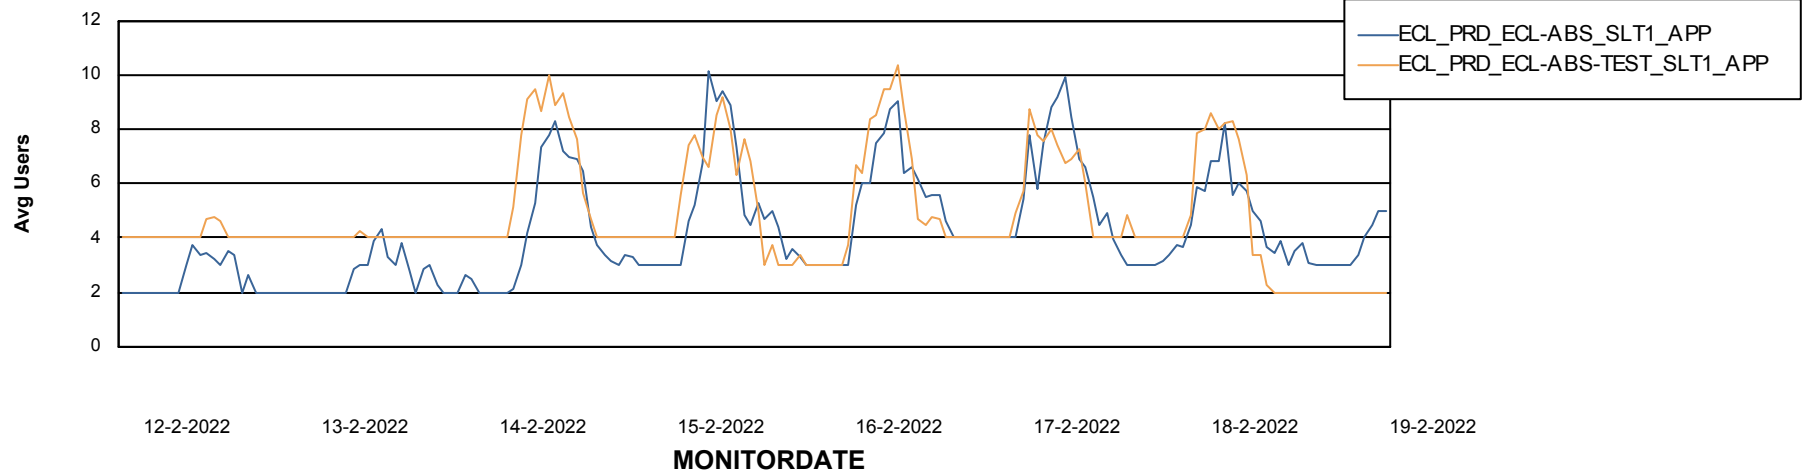

Weekly SLA Customer Report

Customer ECL_Production
Database ID 77

ABSSolute Application Server Services

Avg memory used per ABS Server Service

Avg users per day per ABS server

Weekly SLA Customer Report

Customer ECL_Production
Database ID 77