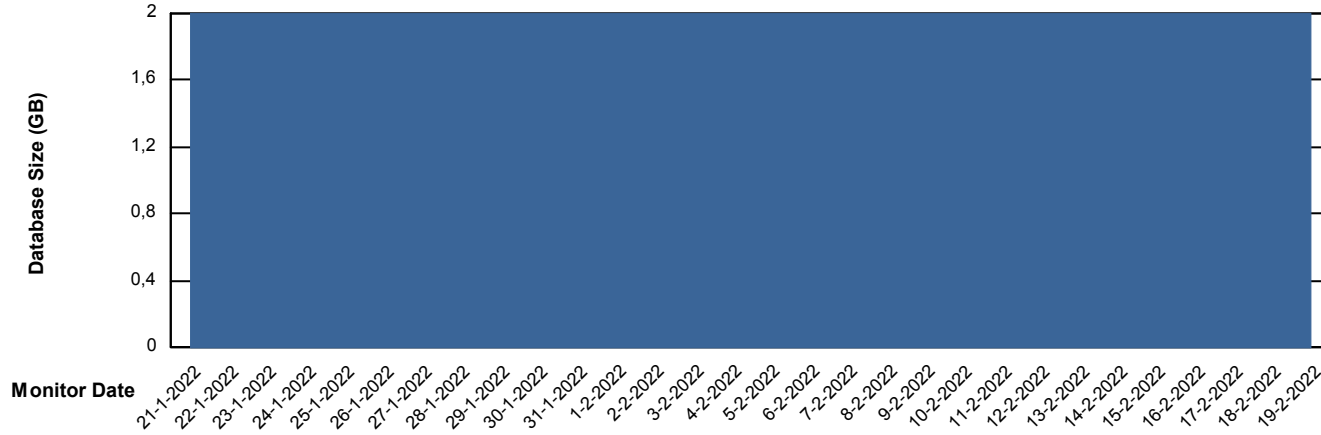

Weekly SLA Customer Report

Customer DFD_Production
Database ID 39

Database Performance DFDDDB_Production

DB Processes Max 4
DB Processes Max 600

Weekly SLA Customer Report

Customer DFD_Production
 Database ID 39

DATABASE SIZE DFDDDB_Production

Database growth over last month

Database Tablespace DFDDDB_Production

Date	Tablespace Name	Filesize (Gb)	Usedsize (Gb)	Percentage free
19-2-2022	ABSDATA	83	0	100
	INDX	161	0	100
18-2-2022	ABSDATA	83	0	100
	INDX	161	0	100
17-2-2022	ABSDATA	83	0	100
	INDX	161	0	100
16-2-2022	ABSDATA	83	0	100
	INDX	161	0	100
15-2-2022	ABSDATA	83	0	100
	INDX	161	0	100
14-2-2022	ABSDATA	83	0	100
	INDX	161	0	100
13-2-2022	ABSDATA	83	0	100
	INDX	161	0	100