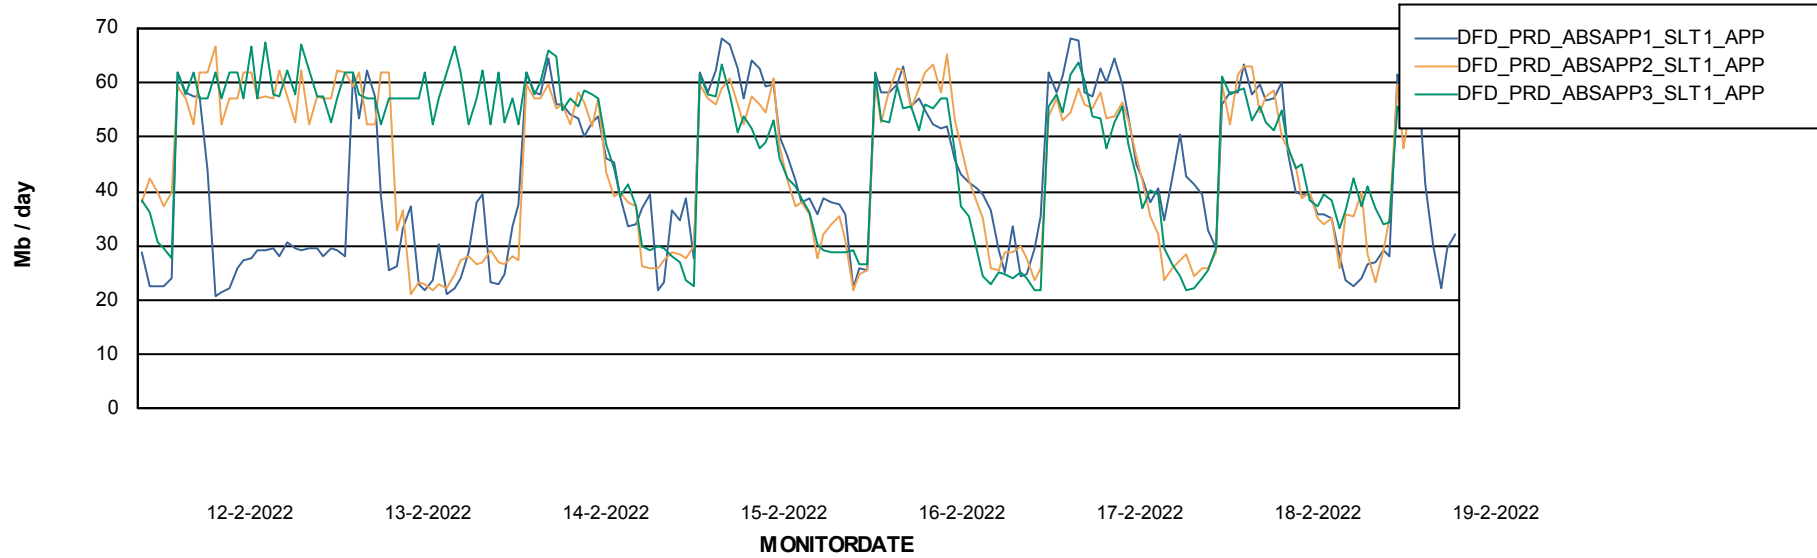

Weekly SLA Customer Report

Customer DFD_Production
Database ID 39

Database Performance DFDDDB_Production

DB Processes Max 4
DB Processes Max 600

Weekly SLA Customer Report

Customer DFD_Production
 Database ID 39

DATABASE SIZE DFDDDB_Production

Database growth over last month

Database Tablespace DFDDDB_Production

Date	Tablespace Name	Filesize (Gb)	Usedsize (Gb)	Percentage free
19-2-2022	ABSDATA	83	0	100
	INDX	161	0	100
18-2-2022	ABSDATA	83	0	100
	INDX	161	0	100
17-2-2022	ABSDATA	83	0	100
	INDX	161	0	100
16-2-2022	ABSDATA	83	0	100
	INDX	161	0	100
15-2-2022	ABSDATA	83	0	100
	INDX	161	0	100
14-2-2022	ABSDATA	83	0	100
	INDX	161	0	100
13-2-2022	ABSDATA	83	0	100
	INDX	161	0	100

Weekly SLA Customer Report

Customer DFD_Production
Database ID 39

ABSSolute Application Server Services

Avg memory used per ABS Server Service

Avg users per day per ABS server

Weekly SLA Customer Report

Customer DFD_Production
Database ID 39