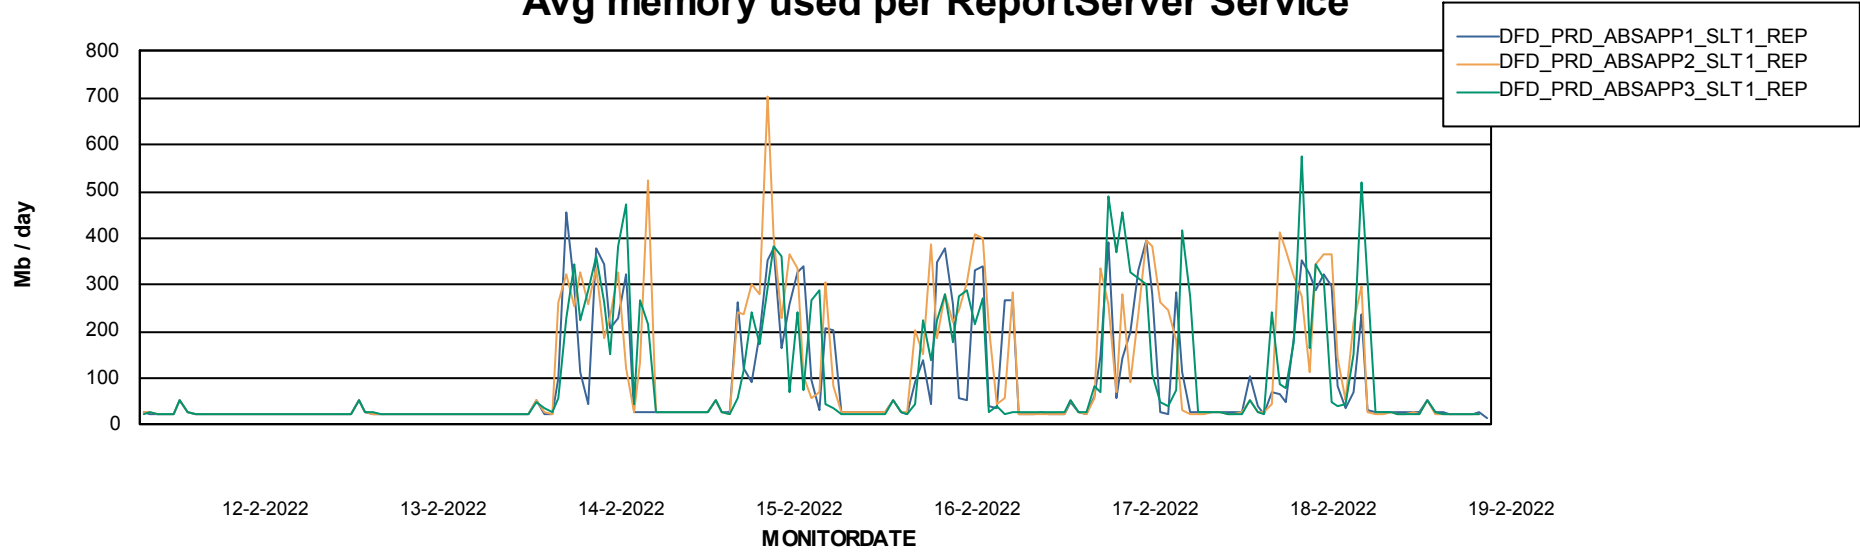

ABSSolute Application ReportServer Services

Avg memory used per ReportServer Service