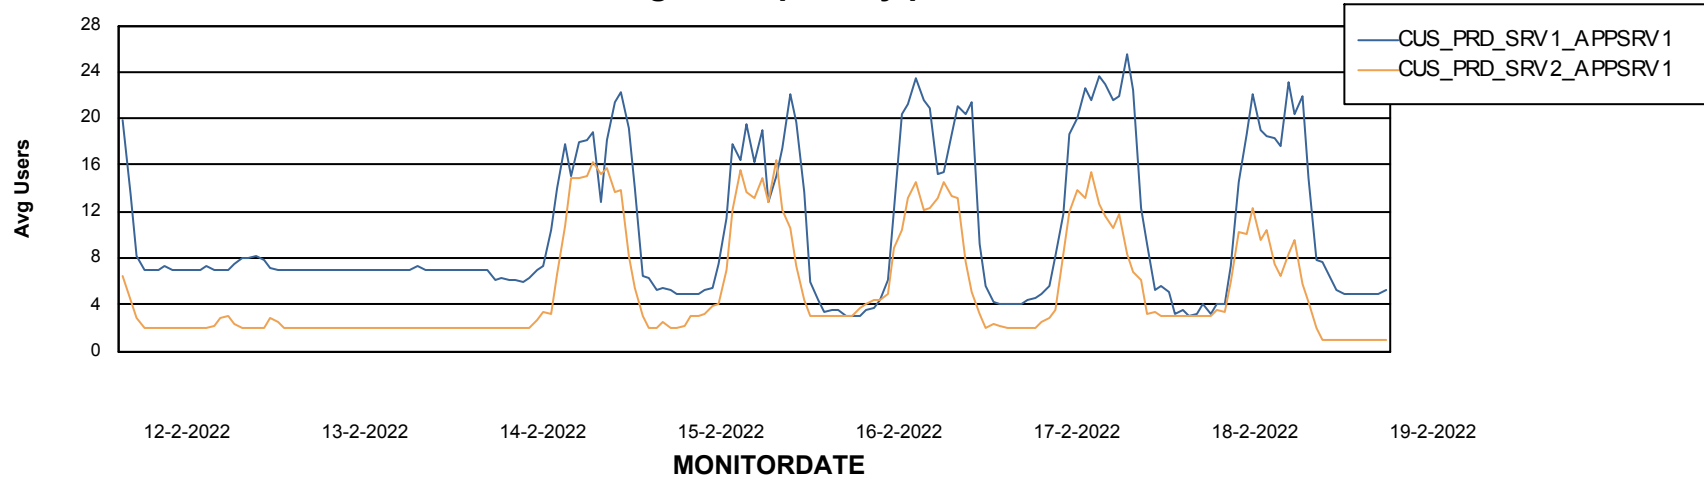

Weekly SLA Customer Report

Customer CUS_Production
Database ID 131

ABSSolute Application Server Services

Avg memory used per ABS Server Service

Avg users per day per ABS server

Weekly SLA Customer Report

Customer CUS_Production
Database ID 131