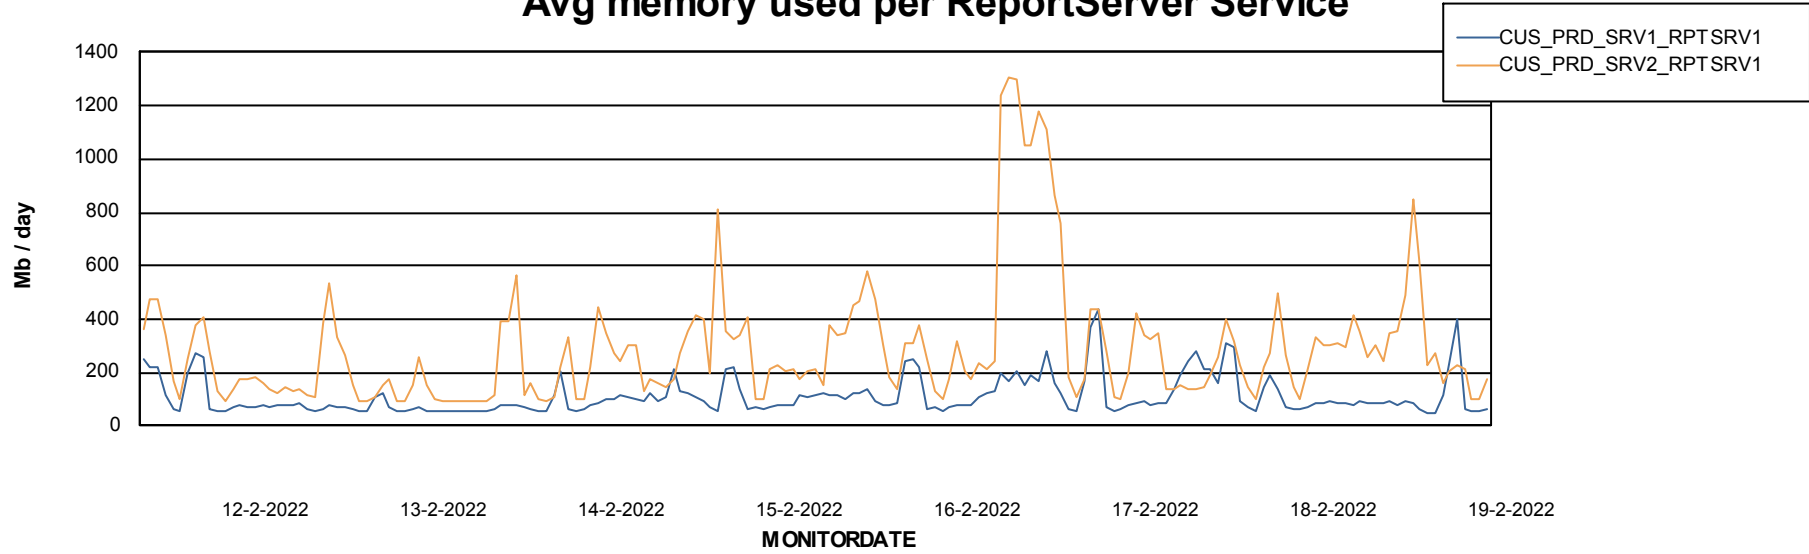

ABSSolute Web Component Services

Avg memory used per ReportServer Service