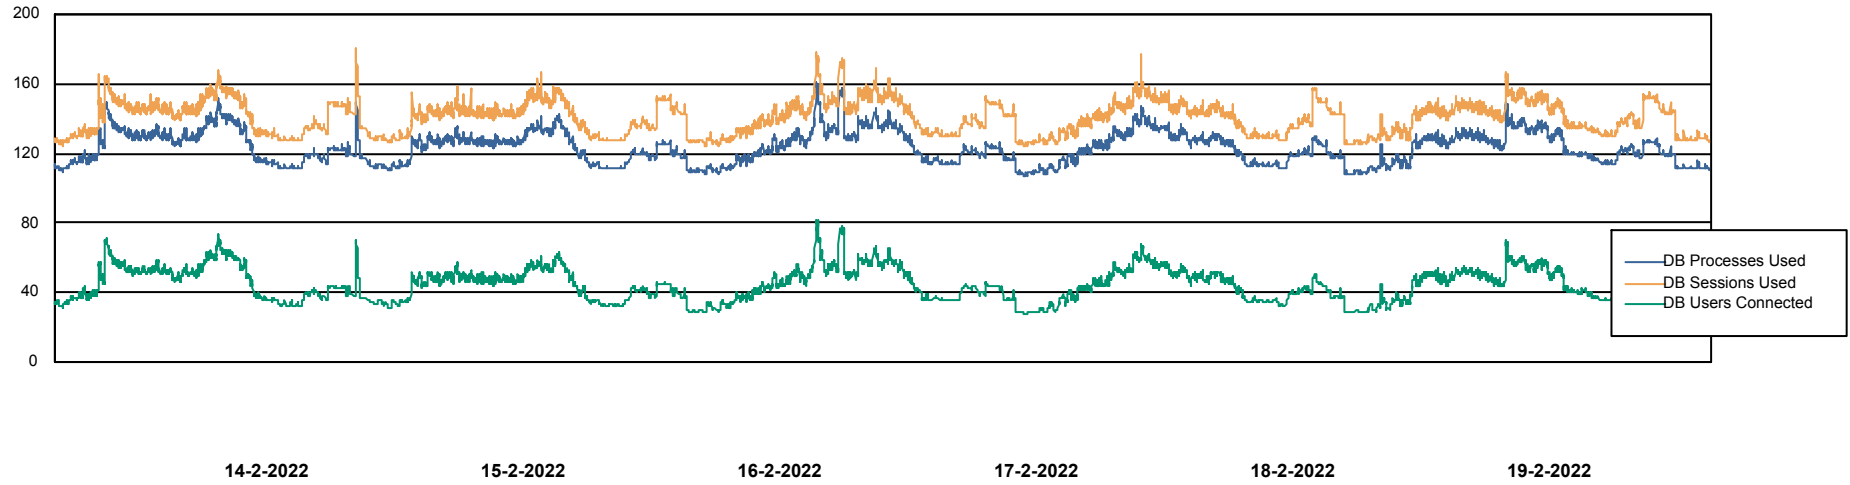

Harddisk Usage CUS_StandByDBSrv_ABSD2

	Free disk space on C: (%)	Total disk space on C: (Gb)	Used disk space on C: (Gb)	Free disk space on D: (%)	Total disk space on D: (Gb)	Used disk space on D: (Gb)
19-2-2022	78	199	44	32	1,024	701
18-2-2022	78	199	44	32	1,024	699
17-2-2022	78	199	44	32	1,024	701
16-2-2022	78	199	44	32	1,024	697
15-2-2022	78	199	44	32	1,024	694
14-2-2022	78	199	44	33	1,024	687
13-2-2022	78	199	43	33	1,024	690

Weekly SLA Customer Report

Customer CUS_Production
Database ID 131

Database Performance CUS_ProdDB_Primary

Weekly SLA Customer Report

Customer CUS_Production
Database ID 131

Database Performance CUS_ProdDB_Standby