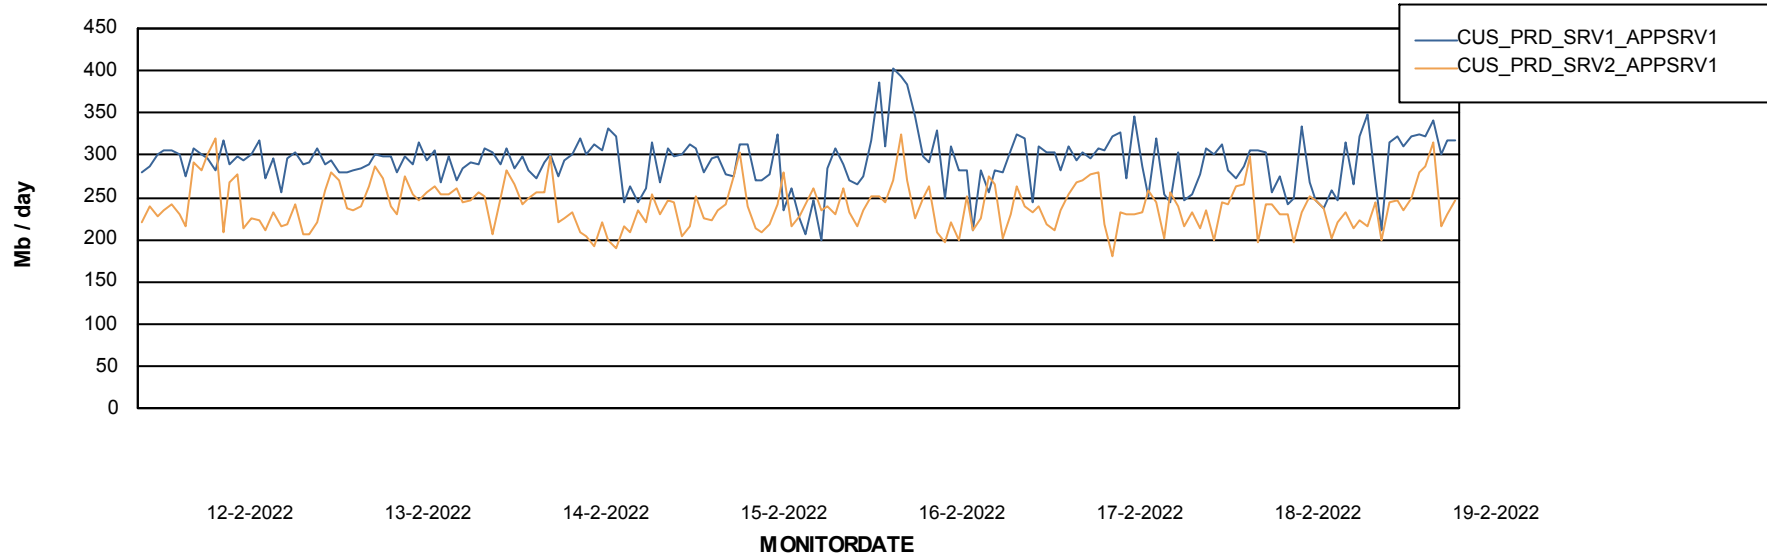

ABSSolute Application Server Services

Avg memory used per ABS Server Service