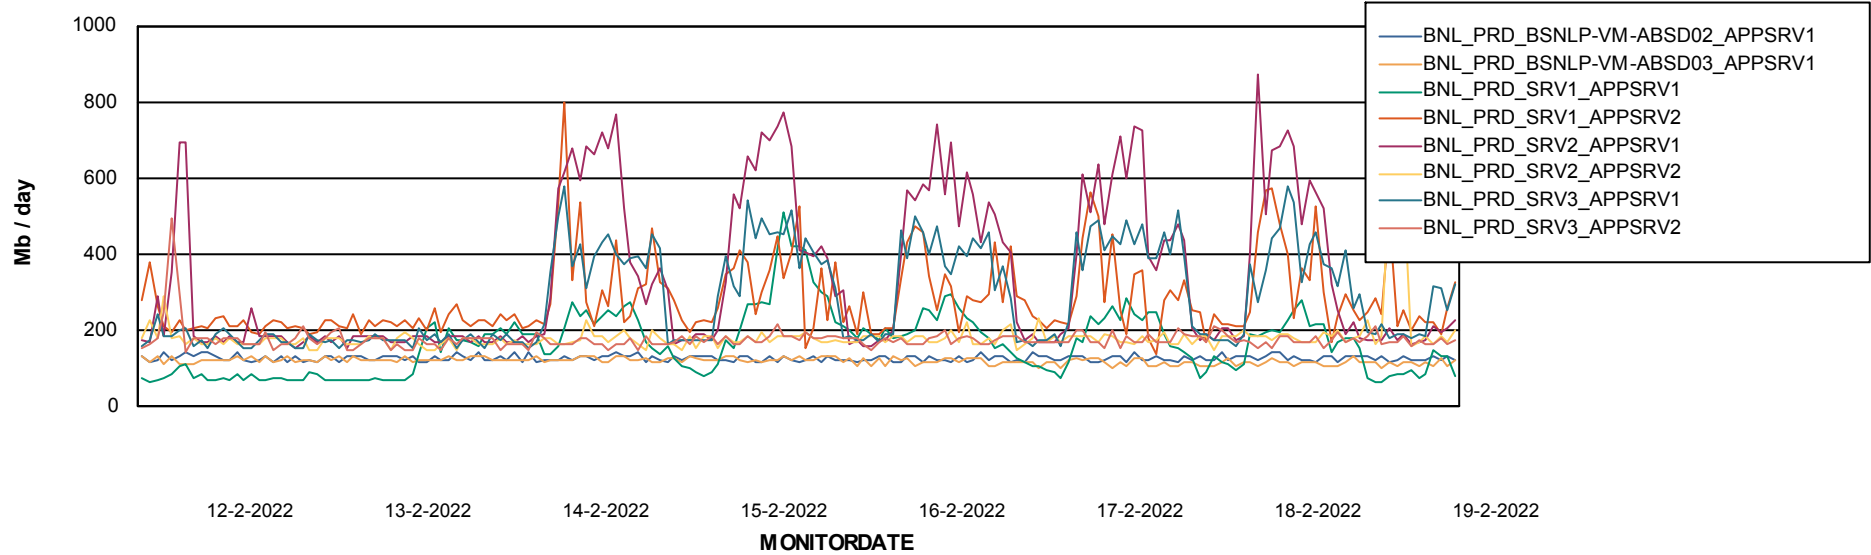

ABSSolute Application Server Services

Avg memory used per ABS Server Service