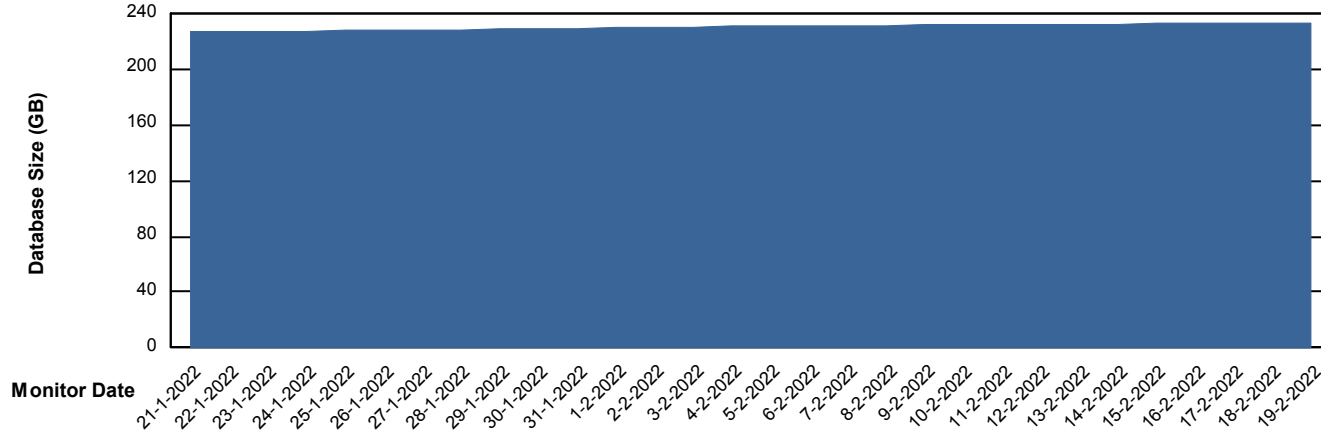

Database Performance BNLDB_Production_New

Weekly SLA Customer Report

Customer BNL_Production
Database ID 83

Database Performance BNLDB_Standby

DB Processes Max 4
DB Processes Max 0
DB Processes Max 1,000

Weekly SLA Customer Report

Customer BNL_Production
Database ID 83

DATABASE SIZE BNLDB_Production

Database growth over last month

DATABASE SIZE BNLDB_Production_New

Database growth over last month

Weekly SLA Customer Report

Customer BNL_Production
Database ID 83