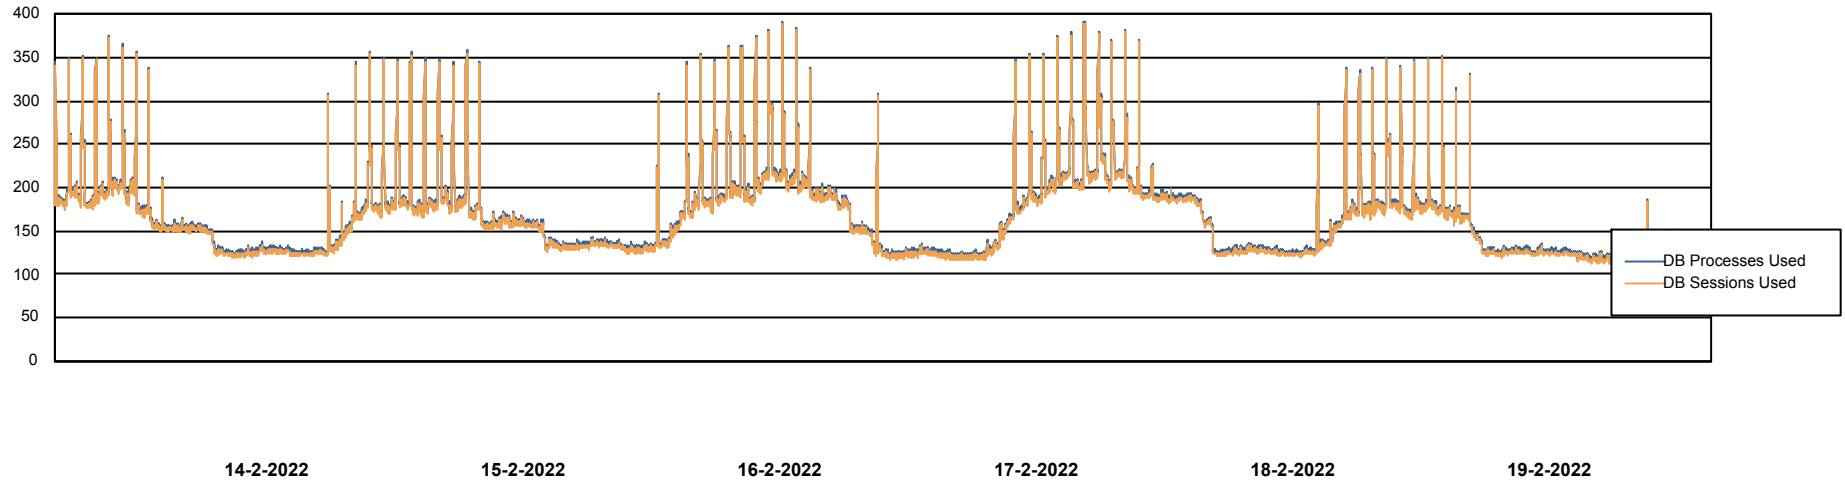

Weekly SLA Customer Report

Customer BNL_Production
Database ID 83

Harddisk Usage BNL_PRD_vm-absa03

	Free disk space on C: (%)	Total disk space on C: (Gb)	Used disk space on C: (Gb)	Free disk space on D: (%)	Total disk space on D: (Gb)	Used disk space on D: (Gb)	Free disk space on F: (%)	Total disk space on F: (Gb)	Used disk space on F: (Gb)
19-2-2022	70	127	38	71	127	37	92	64	5
18-2-2022	70	127	38	71	127	37	92	64	5
17-2-2022	70	127	38	71	127	37	92	64	5
16-2-2022	70	127	38	71	127	37	92	64	5
15-2-2022	70	127	38	71	127	37	92	64	5
14-2-2022	70	127	38	71	127	37	92	64	5
13-2-2022	70	127	38	71	127	37	92	64	5

Weekly SLA Customer Report

Customer BNL_Production
Database ID 83

Database Performance BNLDB_Production

DB Processes Max 0
DB Processes Max 20
DB Processes Max 700

Weekly SLA Customer Report

Customer BNL_Production
Database ID 83