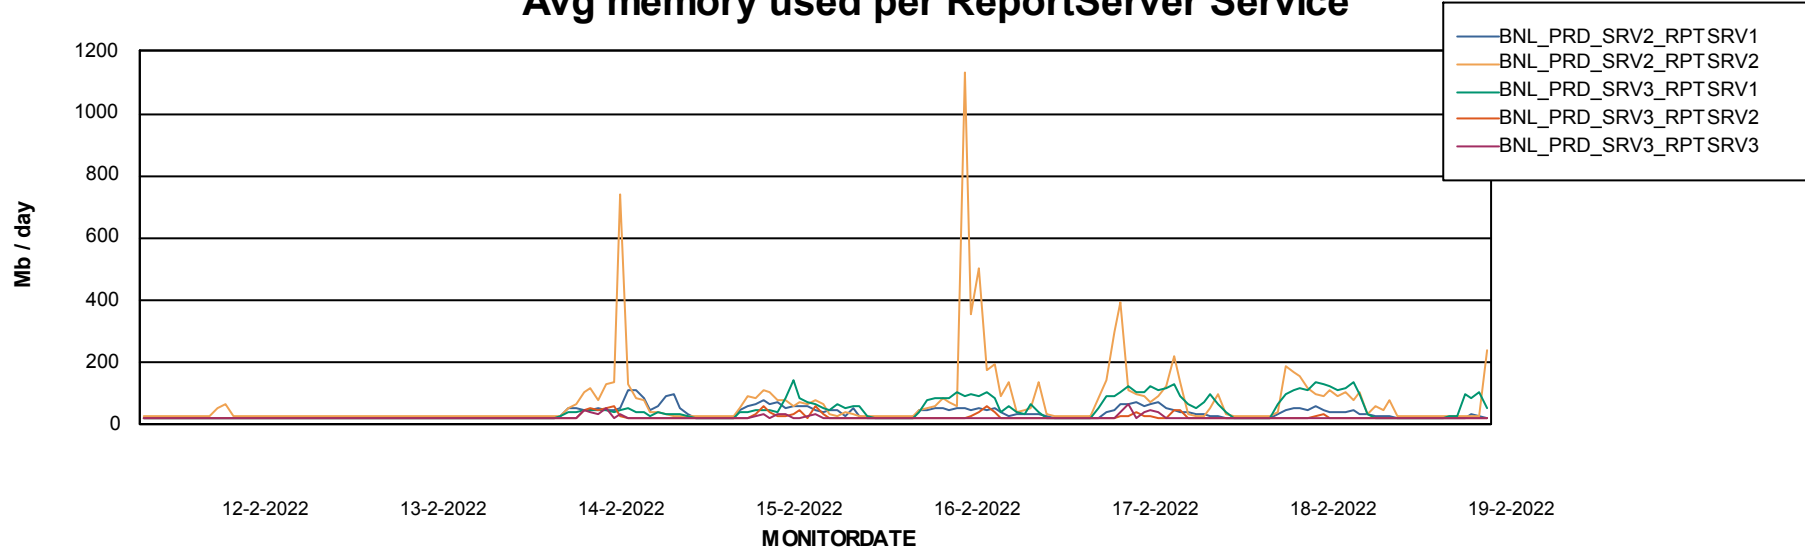

ABSSolute Web Component Services

Avg memory used per ReportServer Service