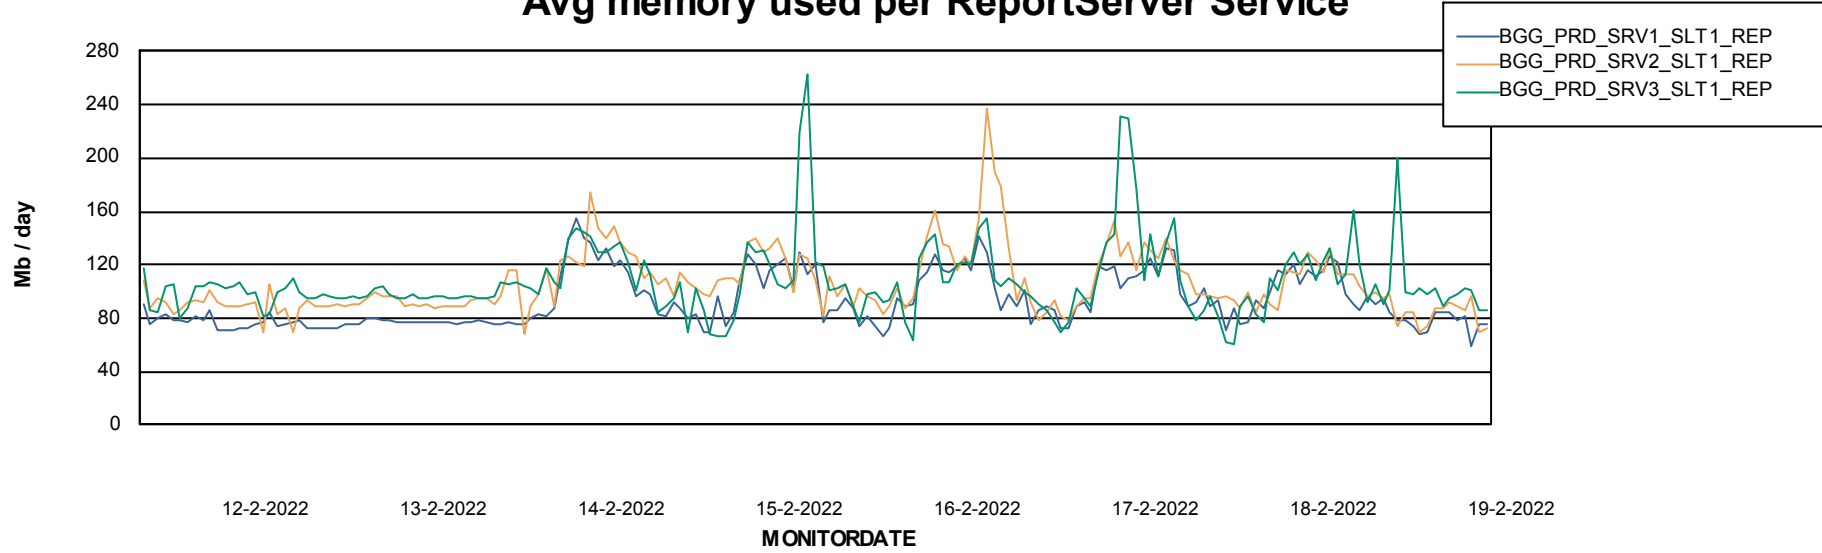

Avg memory used per ABS Server Service

Avg users per day per ABS server

Weekly SLA Customer Report

Customer BGG_Production
Database ID 58

ABSSolute Application ReportServer Services

Avg memory used per ReportServer Service