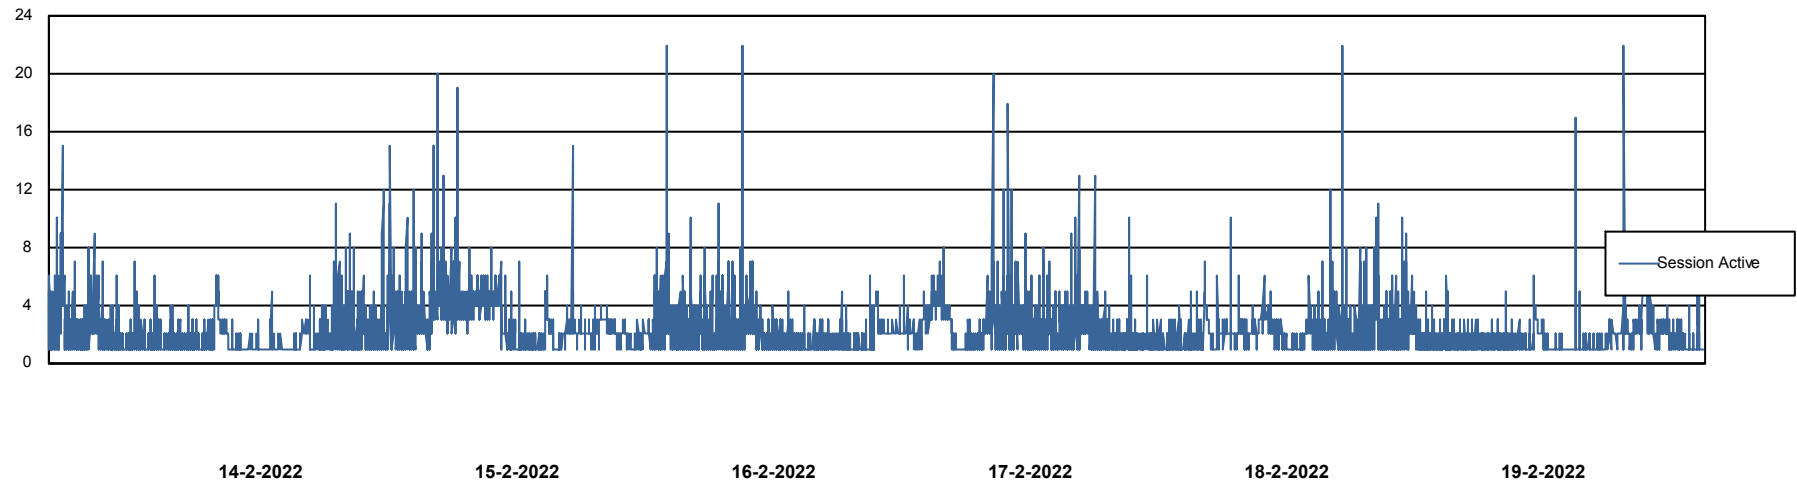

Database Performance BGGDB_Production

DB Processes Max 300
DB Sessions Max 474