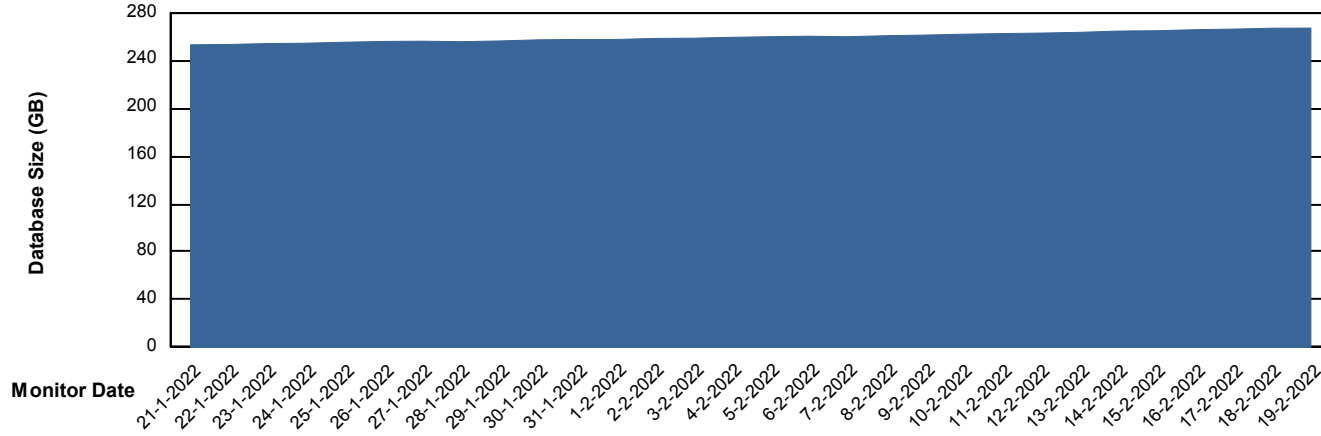

DB Processes Max 300
DB Sessions Max 474

Weekly SLA Customer Report

Customer BGG_Production
Database ID 58

Database Performance BGGDB_Standby

DB Processes Max 300
DB Sessions Max 474

Weekly SLA Customer Report

Customer BGG_Production
Database ID 58

DATABASE SIZE BGGDB_BI

Database growth over last month

DATABASE SIZE BGGDB_Production

Database growth over last month

Weekly SLA Customer Report

Customer BGG_Production
 Database ID 58