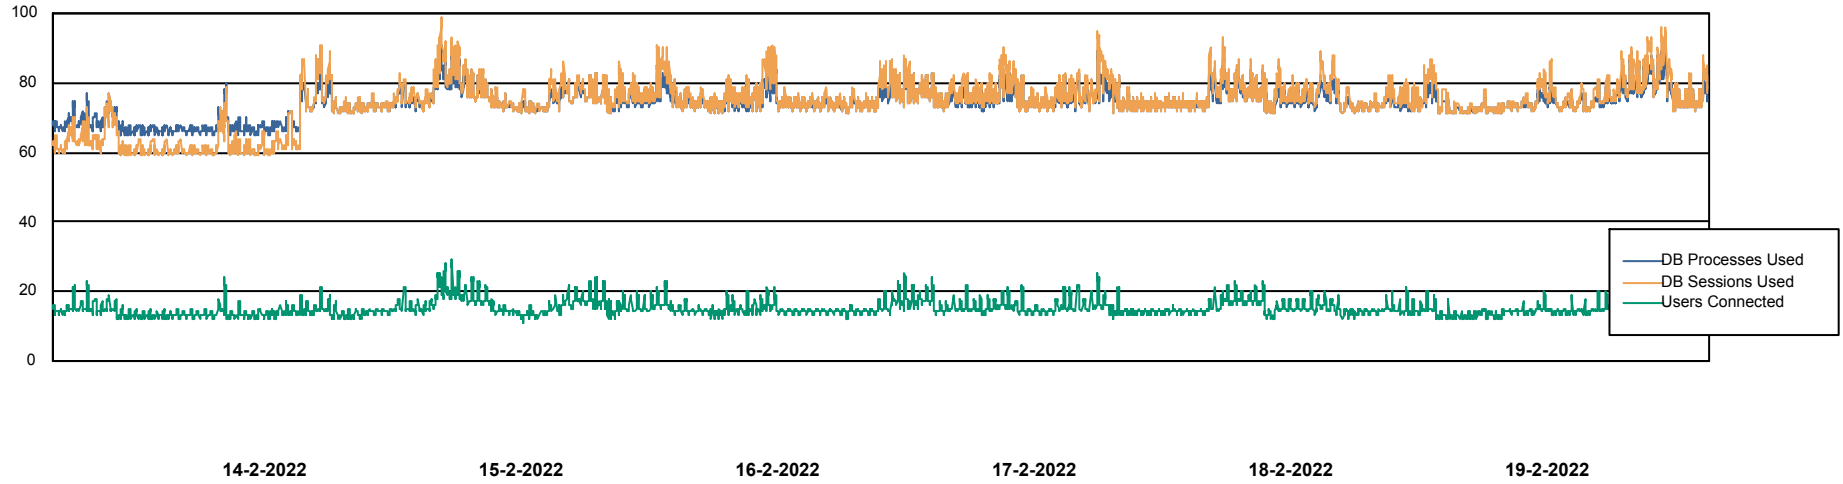

Harddisk Usage BGG_PRD_SRV4

	Free disk space on / (%)	Total disk space on / (Gb)	Used disk space on / (Gb)	Free disk space on /abs (%)	Free disk space on /home (%)	Free disk space on /opt (%)	Total disk space on /opt (Gb)	Used disk space on /opt (Gb)	Free disk space on /opt/abs (%)	Total disk space on /opt/abs
19-2-2022	27	1	1	43	98	88	1	0	43	15
18-2-2022	27	1	1	42	98	88	1	0	42	15
17-2-2022	27	1	1	42	98	88	1	0	42	15
16-2-2022	27	1	1	42	98	88	1	0	42	15
15-2-2022	27	1	1	42	98	88	1	0	42	15
14-2-2022	27	1	1	42	98	88	1	0	42	15
13-2-2022	27	1	1	42	98	88	1	0	42	15

Weekly SLA Customer Report

Customer BGG_Production
Database ID 58

Database Performance BGGDB_BI

DB Processes Max 300
DB Sessions Max 472

Weekly SLA Customer Report

Customer BGG_Production
Database ID 58

Database Performance BGGDB_Production