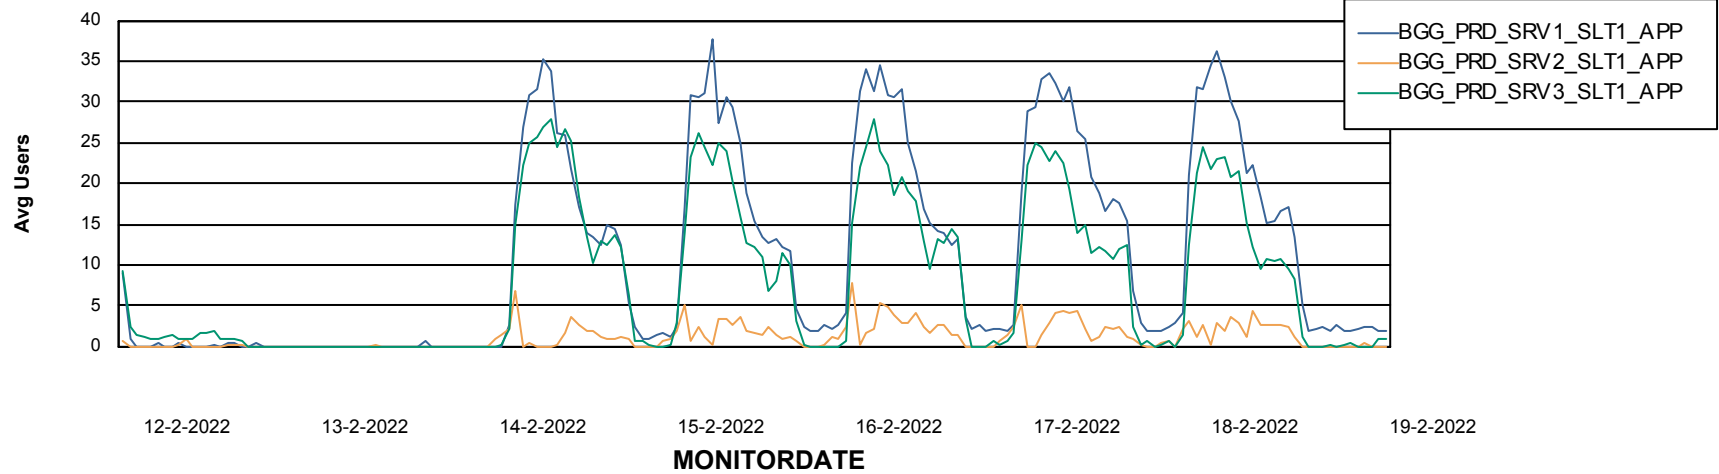

Avg users per day per ABS server