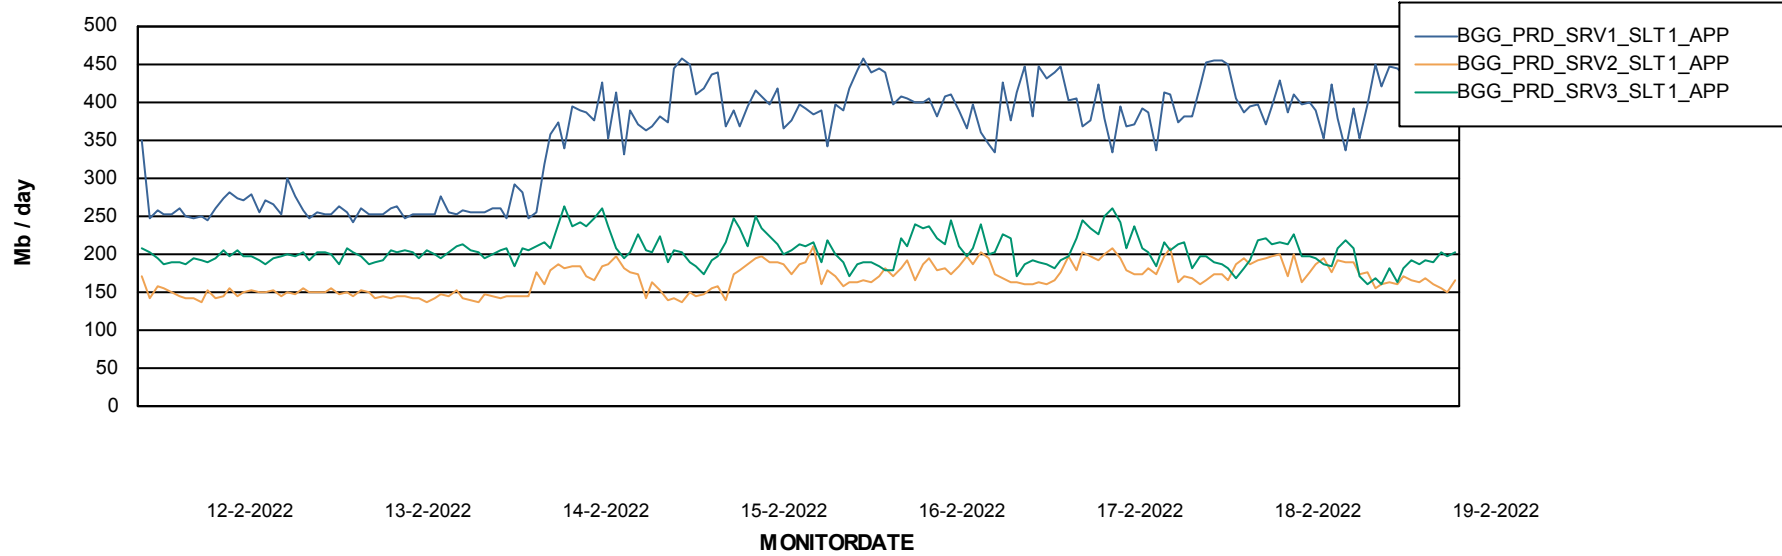

ABSSolute Application Server Services

Avg memory used per ABS Server Service