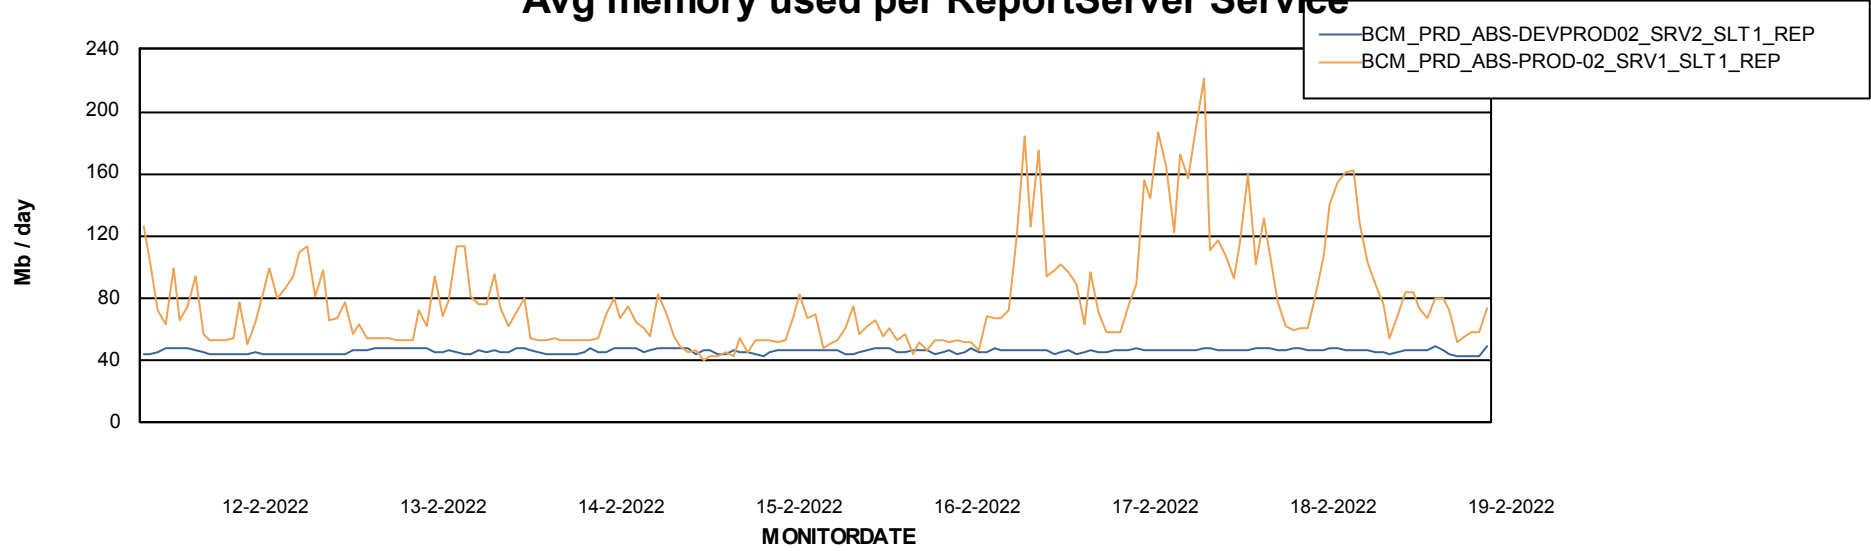

ABSSolute Application ReportServer Services

Avg memory used per ReportServer Service