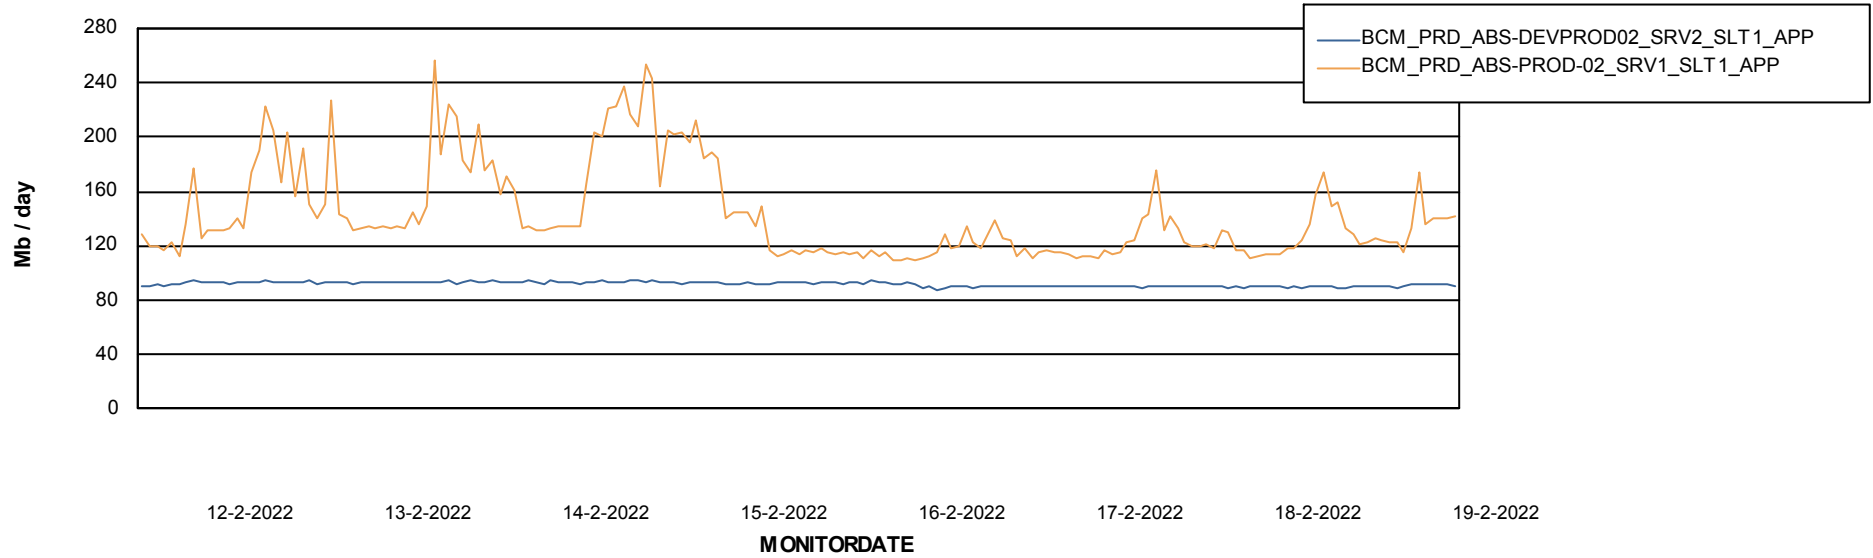

ABSSolute Application Server Services

Avg memory used per ABS Server Service