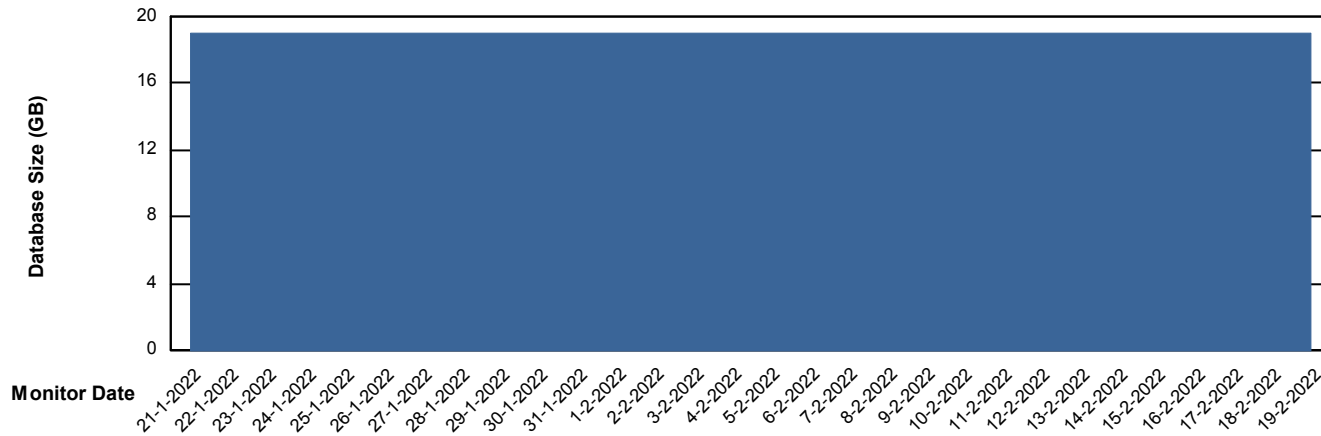

DATABASE SIZE BCMDB_ABS1 Production Database

Database growth over last month