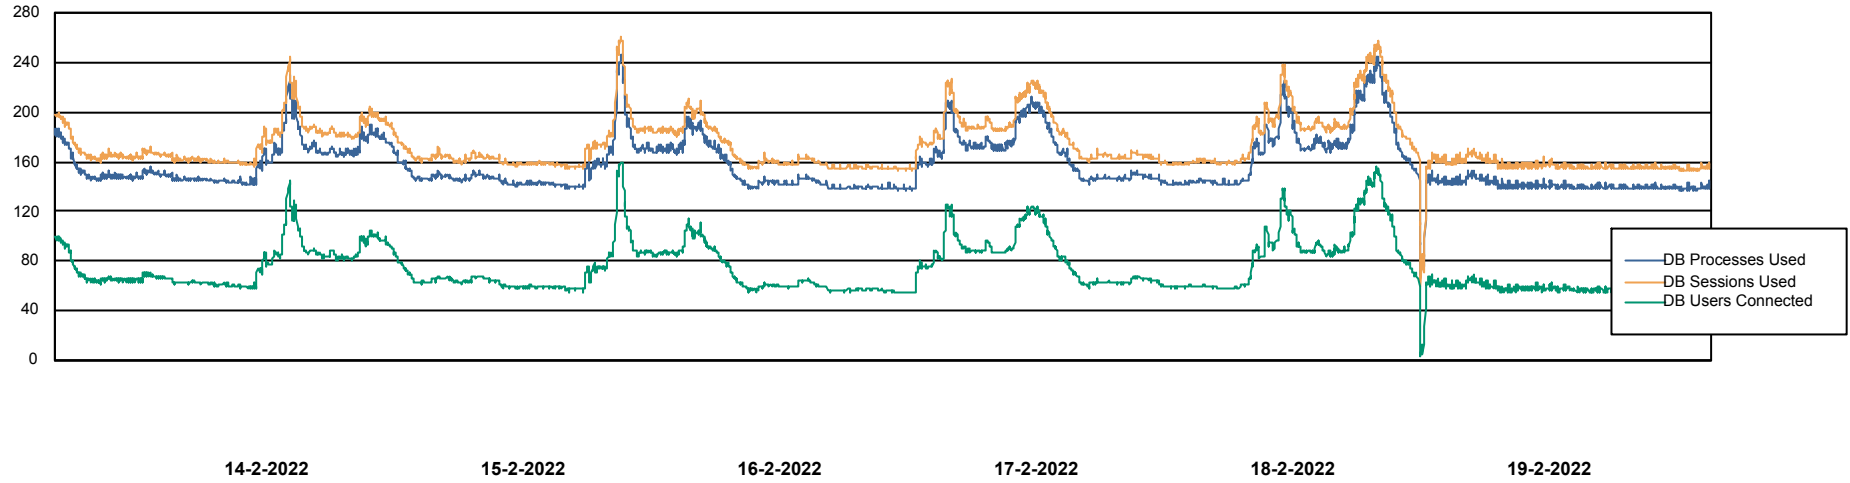

Weekly SLA Customer Report

Customer AUJ Production
Database ID 41

Database Performance AUJ Prod. BI DB (PABSBI1 server)

Weekly SLA Customer Report

Customer AUJ Production
Database ID 41

Database Performance AUJ_DB1_Primary