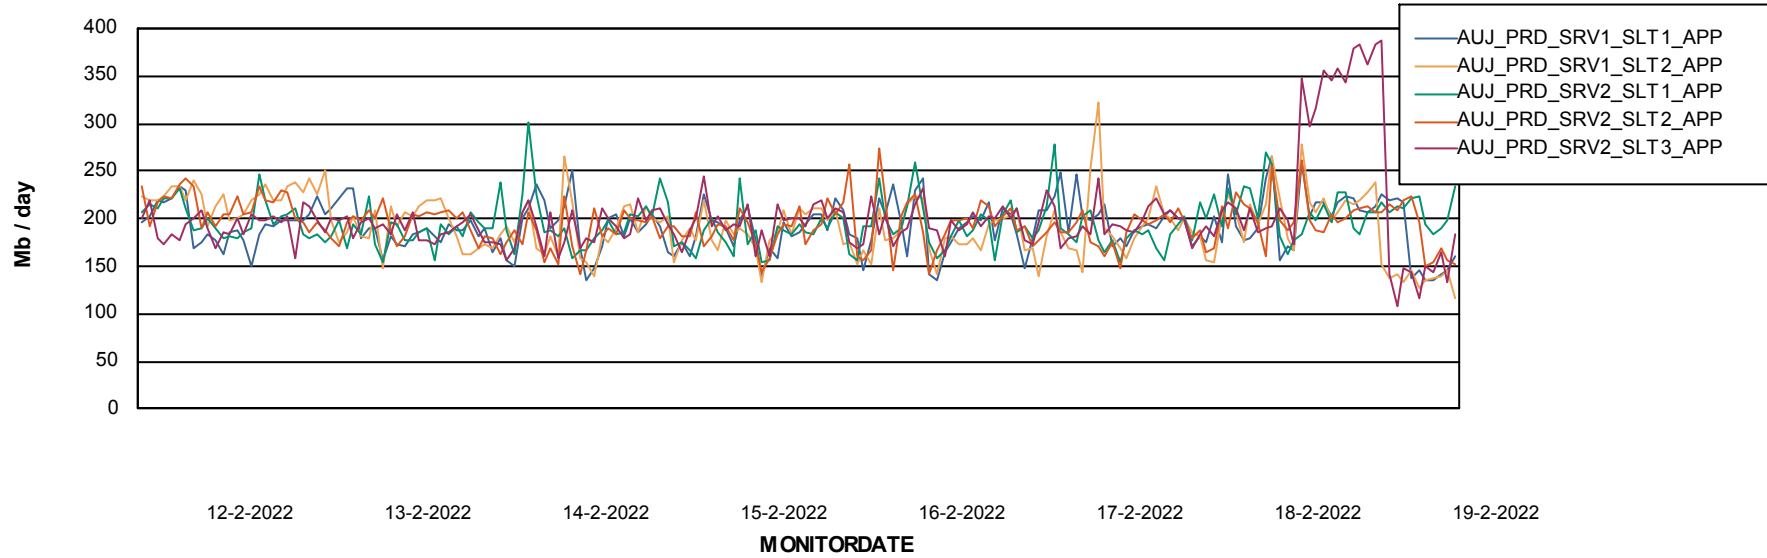

ABSSolute Application Server Services

Avg memory used per ABS Server Service