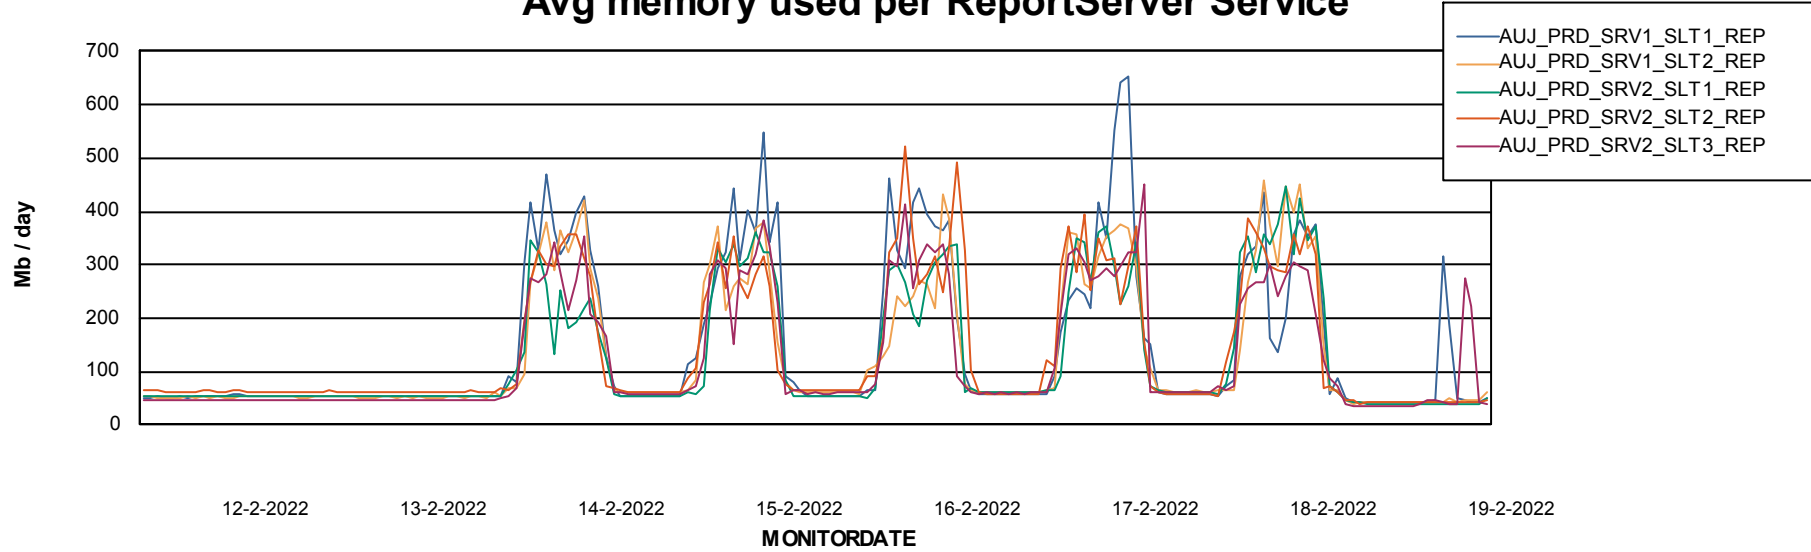

ABSSolute Application ReportServer Services

Avg memory used per ReportServer Service