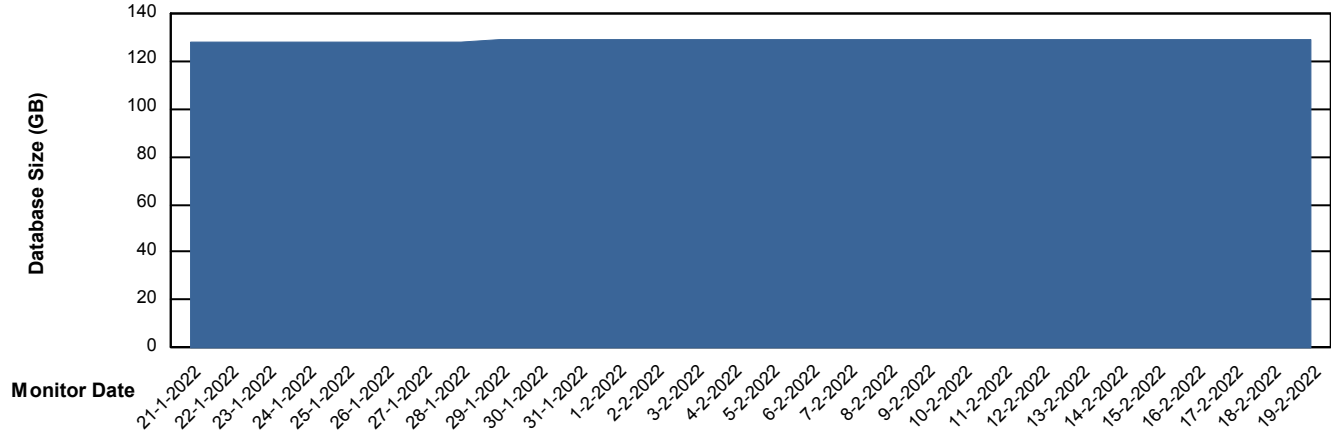

DATABASE SIZE AUJ Prod. BI DB (PABSBI1 server)

Database growth over last month