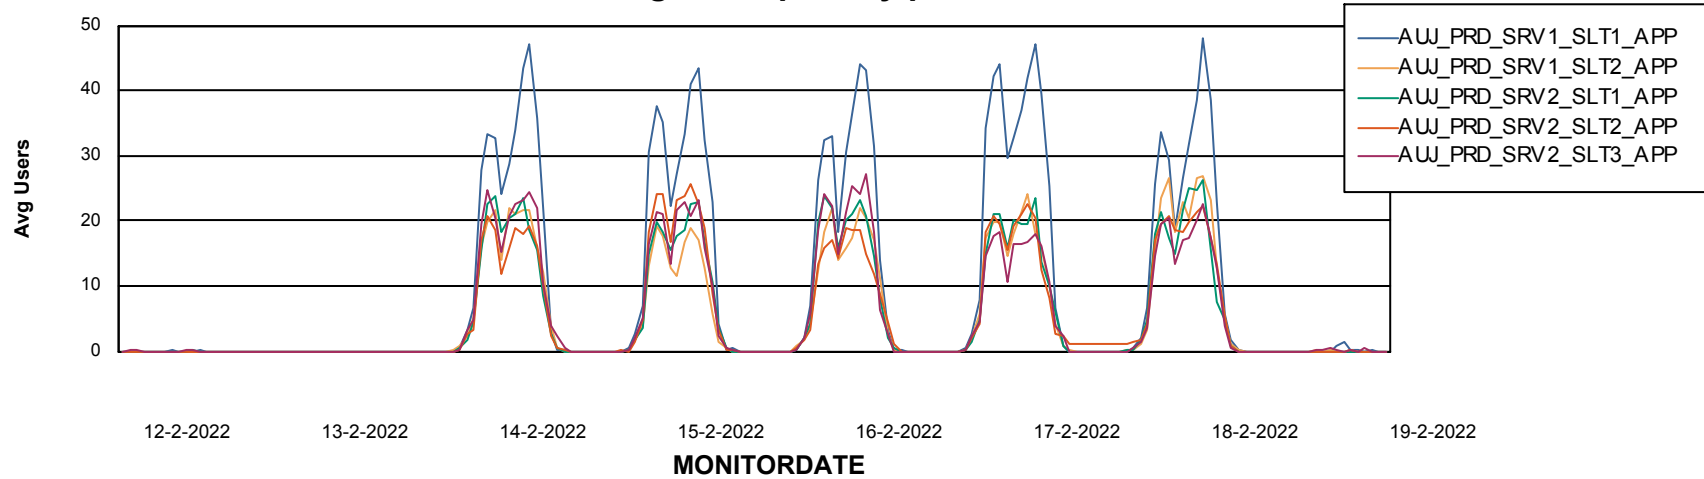

Weekly SLA Customer Report

Customer AUJ Production
Database ID 41

ABSSolute Application Server Services

Avg memory used per ABS Server Service

Avg users per day per ABS server

Weekly SLA Customer Report

Customer AUJ Production
Database ID 41