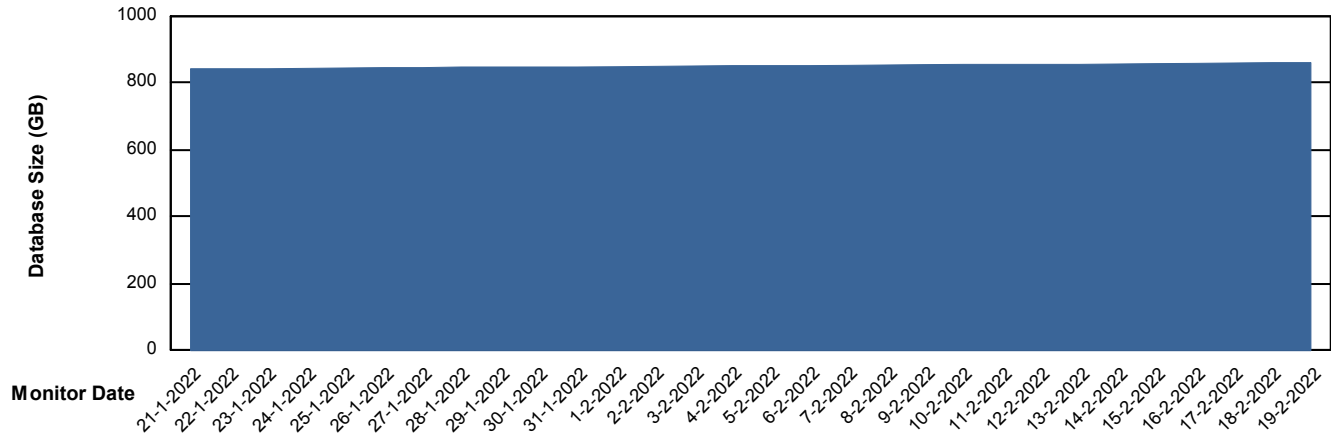

Weekly SLA Customer Report

Customer AUJ Production
Database ID 41

DATABASE SIZE AUJ Prod. BI DB (PABSBI1 server)

Database growth over last month

DATABASE SIZE AUJ_DB1_Primary

Database growth over last month