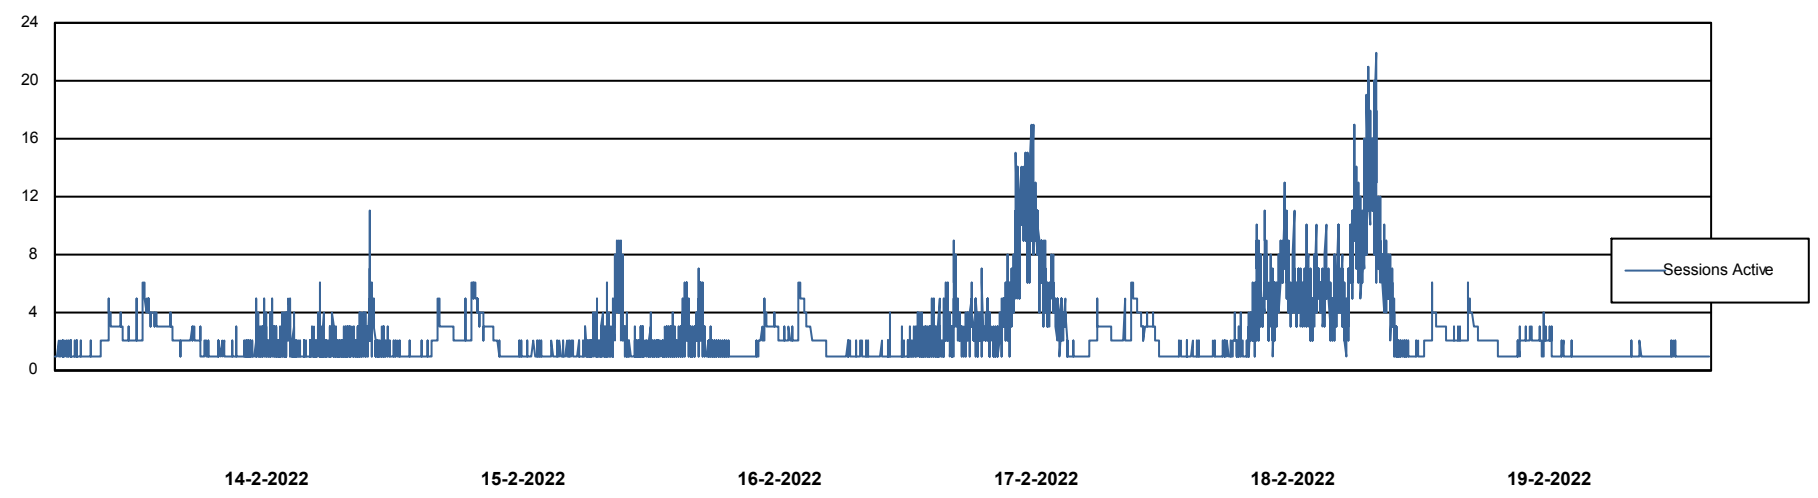

Weekly SLA Customer Report

Customer AUJ Production
Database ID 41

Database Performance AUJ Prod. BI DB (PABSBI1 server)

Weekly SLA Customer Report

Customer AUJ Production
Database ID 41

Database Performance AUJ_DB1_Primary