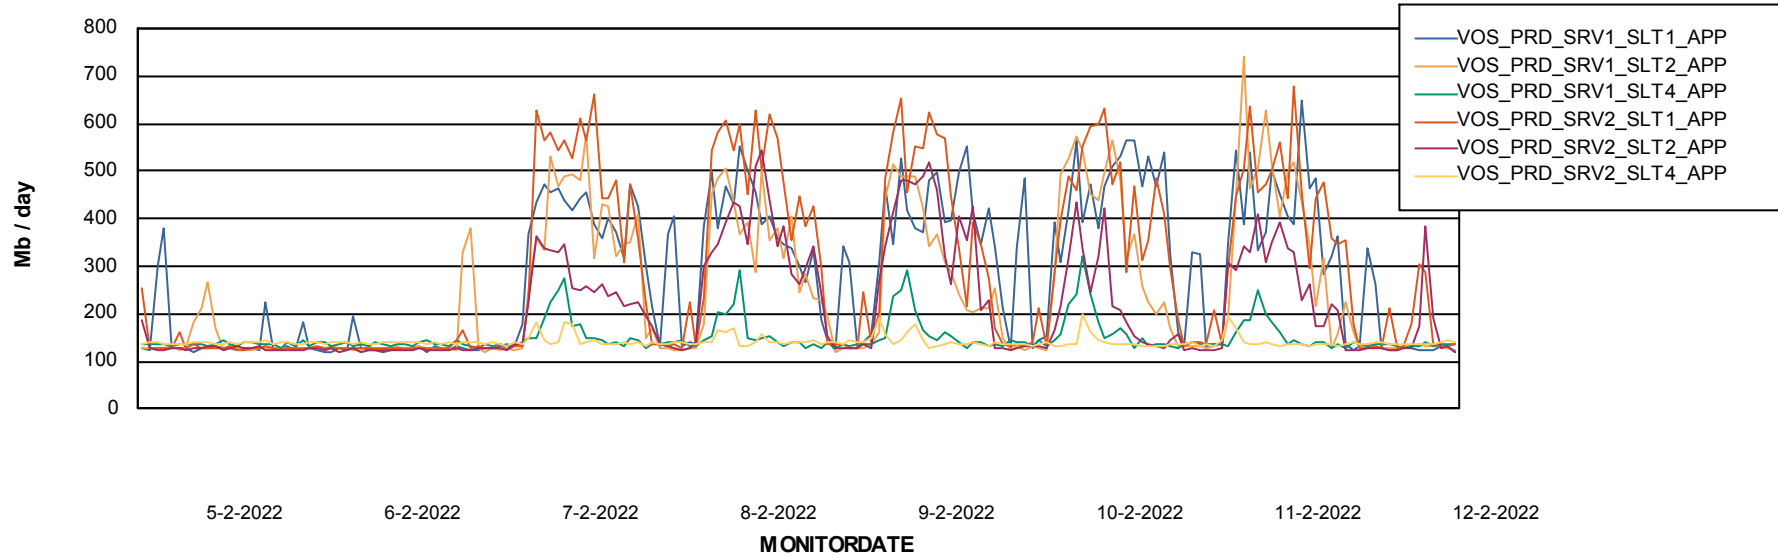

ABSSolute Application Server Services

Avg memory used per ABS Server Service