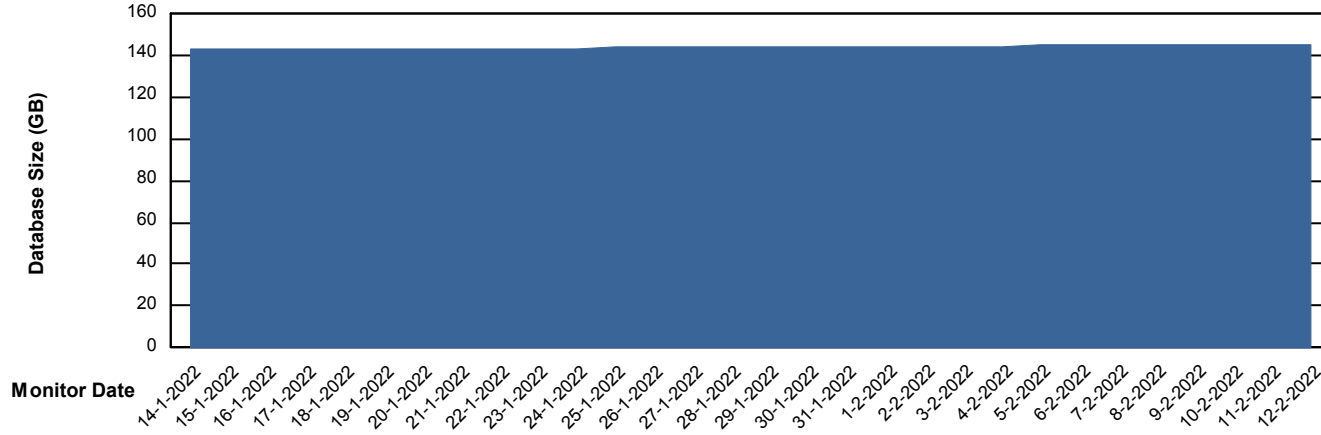

DATABASE SIZE VOSDB_BI

Database growth over last month