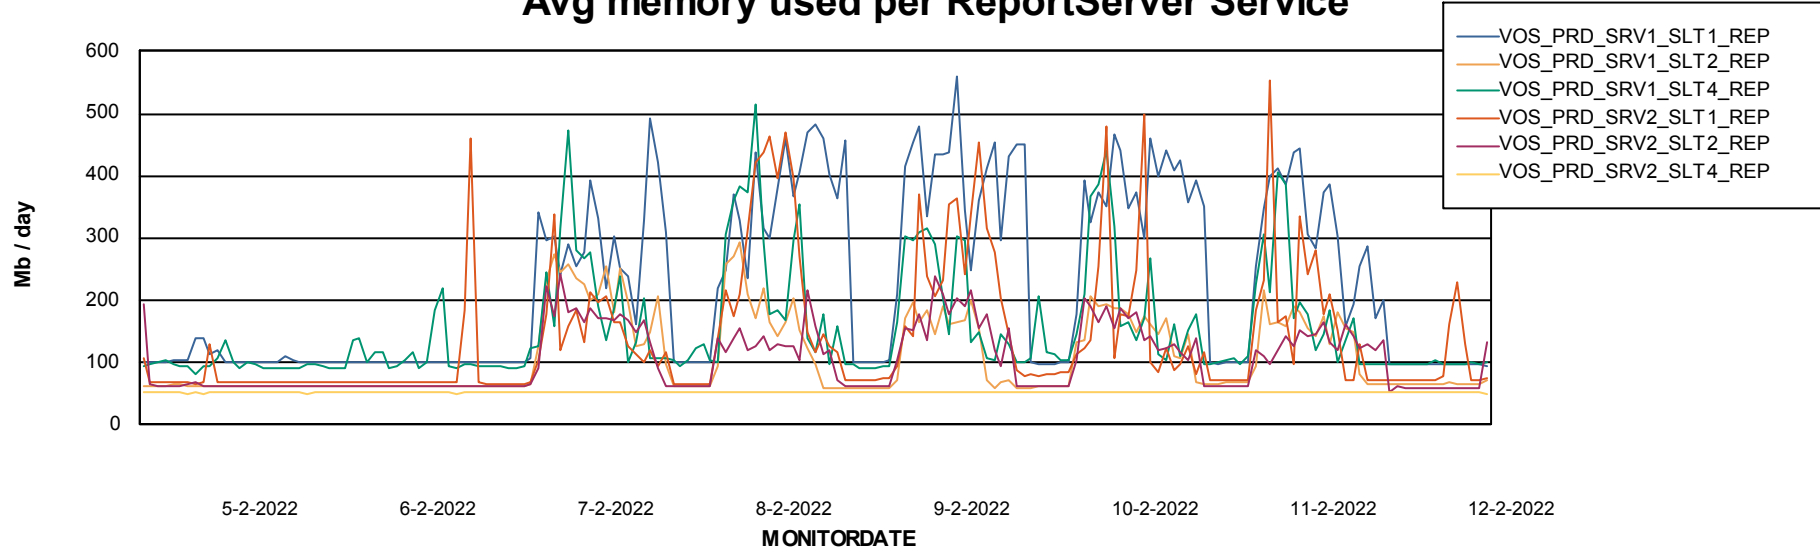

ABSSolute Application ReportServer Services

Avg memory used per ReportServer Service