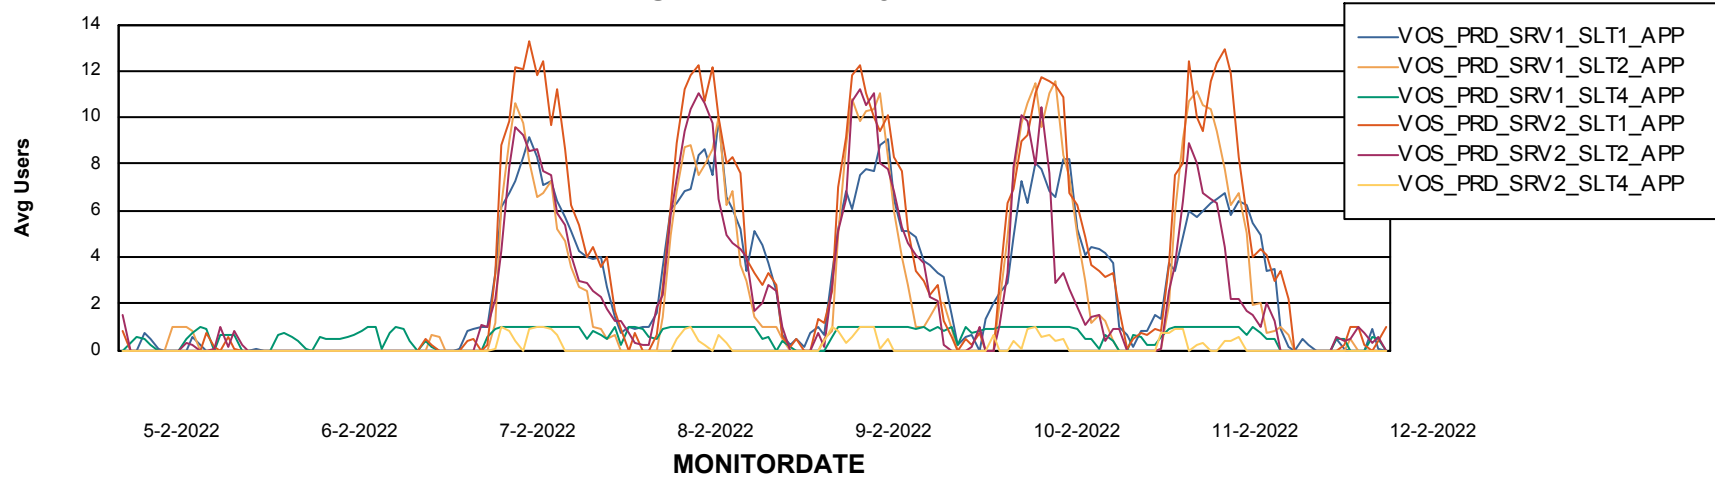

Avg users per day per ABS server