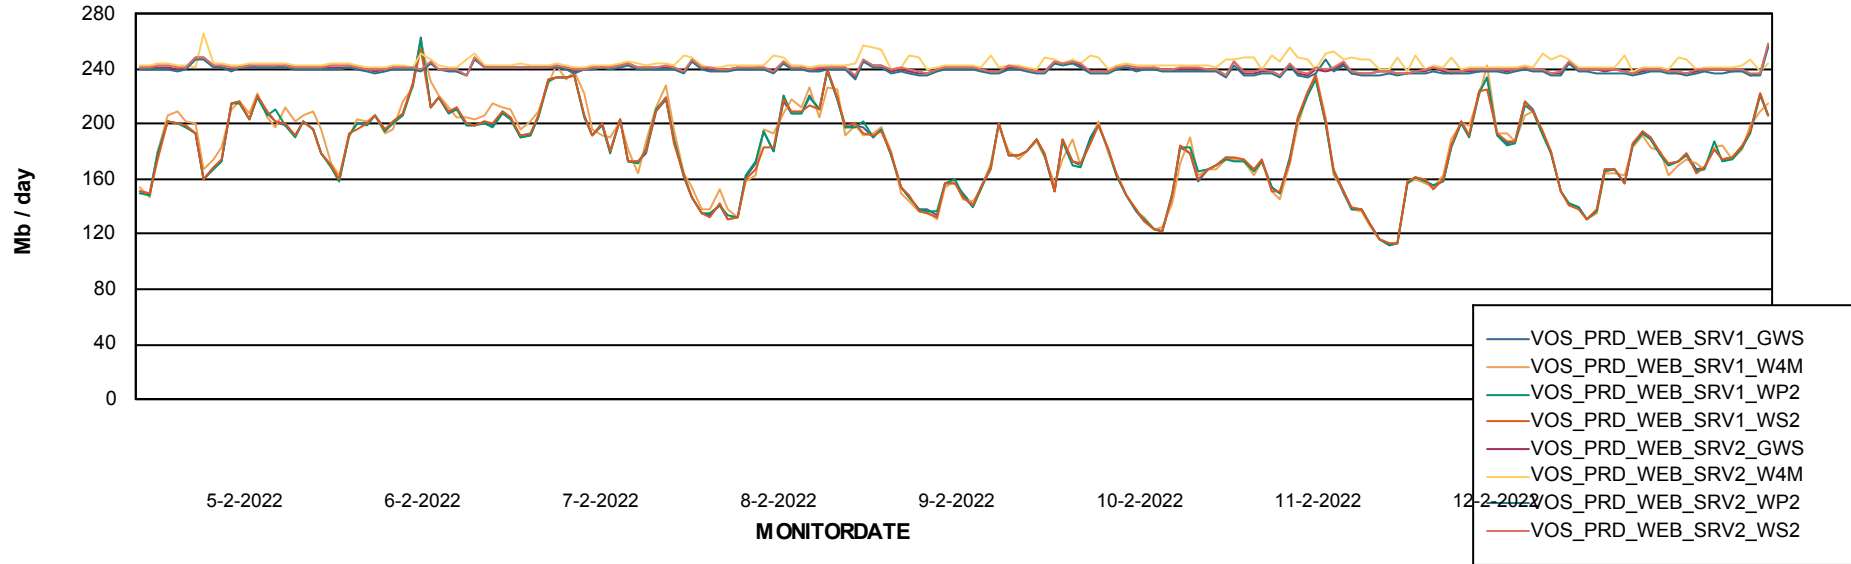

ABSSolute Web Component Services

Avg memory used per ABS Web component