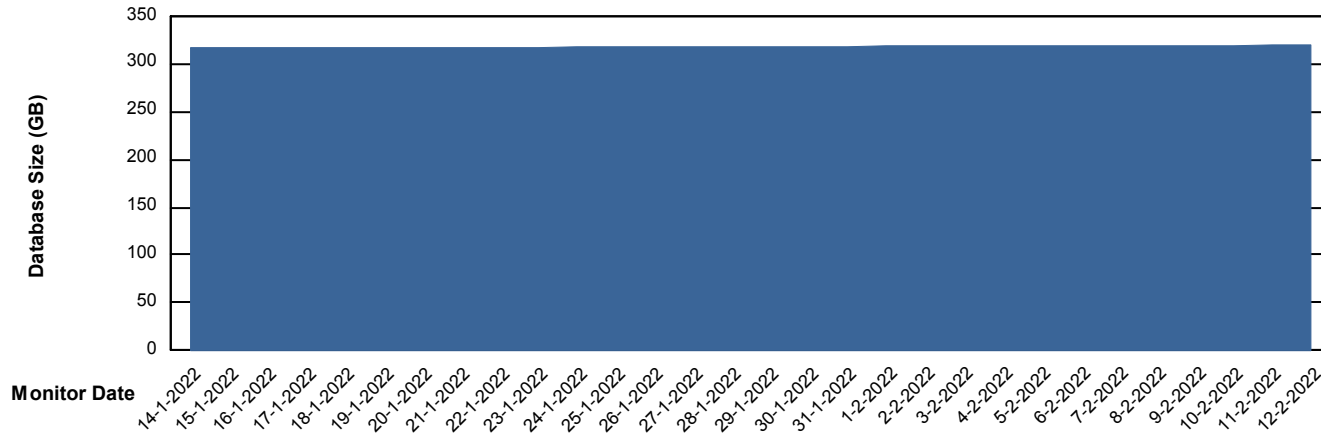

# Weekly SLA Customer Report

Customer VOS\_Production  
Database ID 68

DATABASE SIZE VOSDB\_BI

### Database growth over last month

DATABASE SIZE VOSDB\_Production

### Database growth over last month