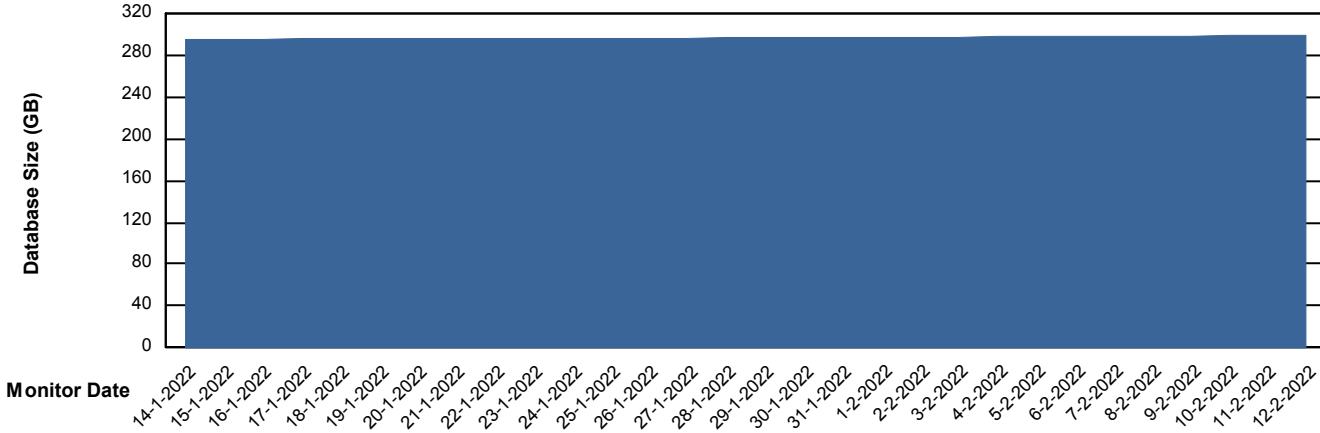

Weekly SLA Customer Report

Customer VEN_Production
Database ID 35

Database Performance VENDB_Production

Weekly SLA Customer Report

Customer VEN_Production
Database ID 35

Database Performance VENDB_Standby

DB Processes Max 300

Weekly SLA Customer Report

Customer VEN_Production
 Database ID 35

DATABASE SIZE VENDB_Production

Database growth over last month

Database Tablespace VENDB_Production

Date	Tablespace Name	Filesize (Gb)	Usedsize (Gb)	Percentage free
12-2-2022	ABSDATA	186	150	19
	INDX	166	139	16
11-2-2022	ABSDATA	186	150	19
	INDX	166	139	16
10-2-2022	ABSDATA	186	150	19
	INDX	166	139	16
9-2-2022	ABSDATA	186	150	19
	INDX	166	139	16
8-2-2022	ABSDATA	186	150	19
	INDX	166	139	16
7-2-2022	ABSDATA	186	150	19
	INDX	166	139	16
6-2-2022	ABSDATA	186	150	19
	INDX	166	139	16