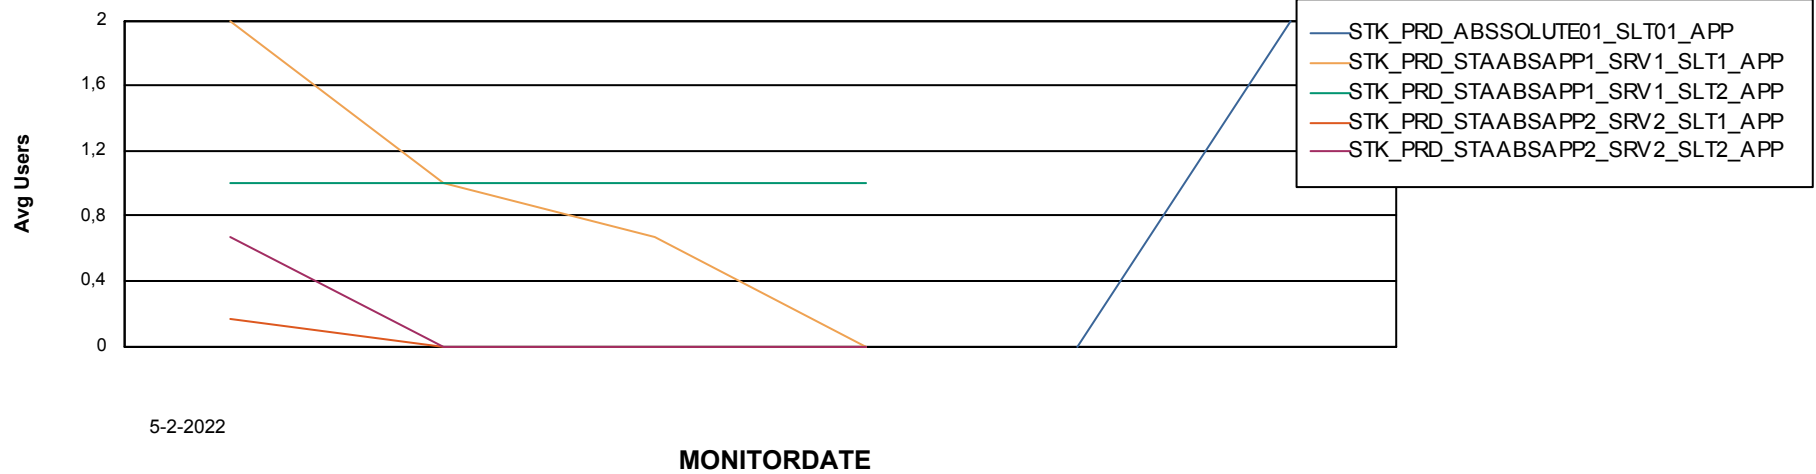

Avg users per day per ABS server