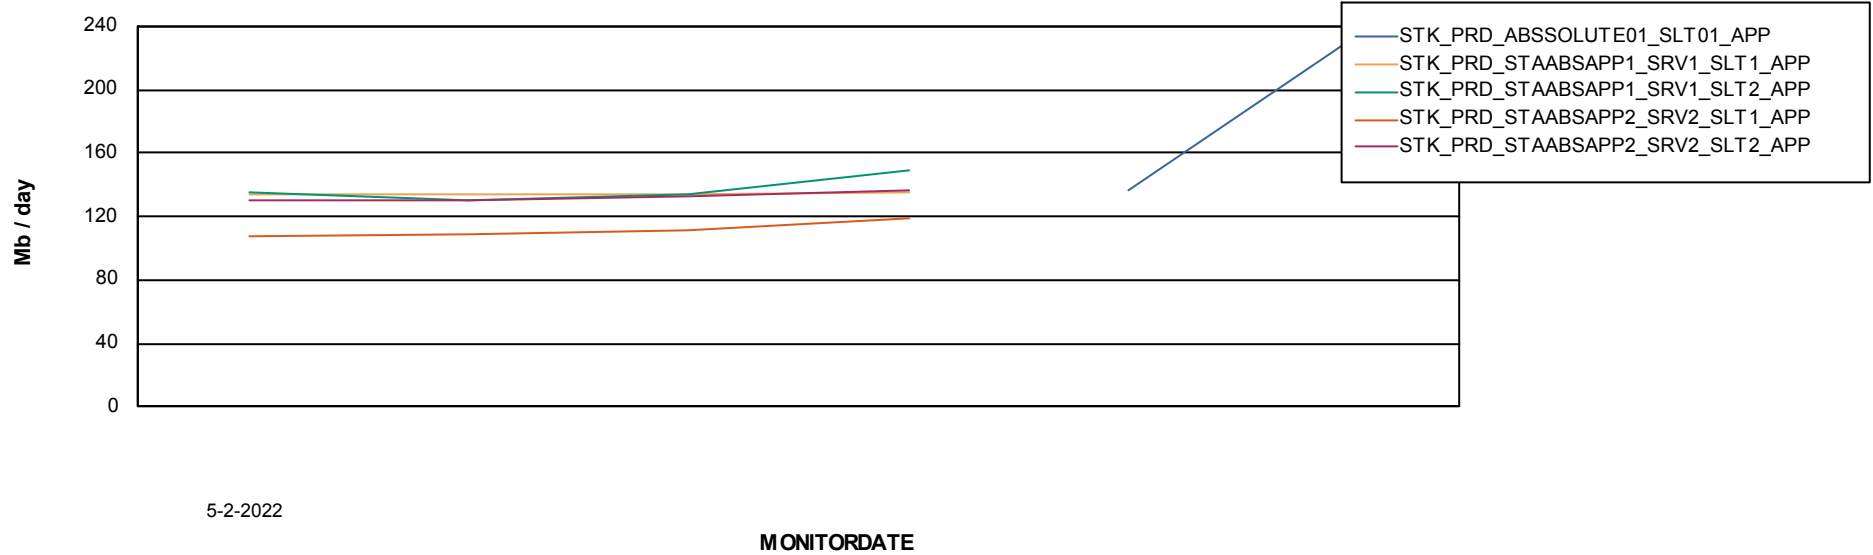

ABSSolute Application Server Services

Avg memory used per ABS Server Service