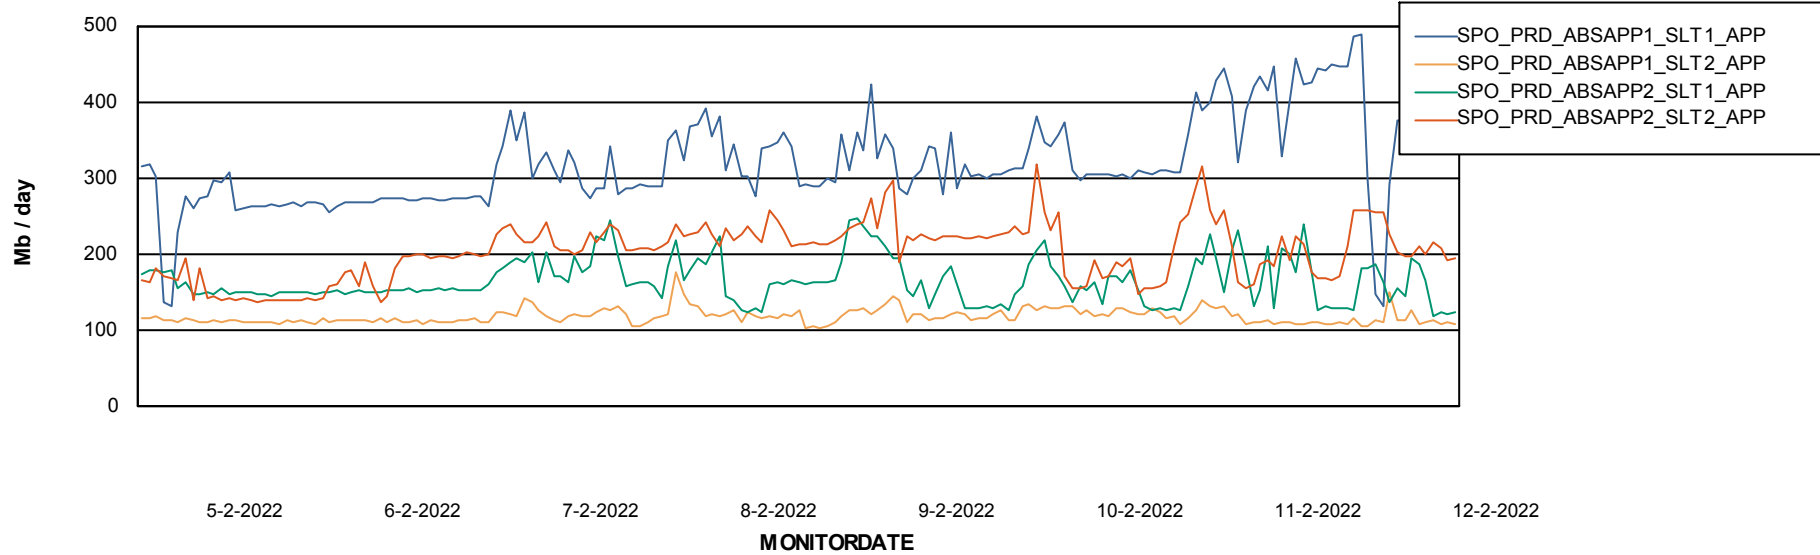

ABSSolute Application Server Services

Avg memory used per ABS Server Service