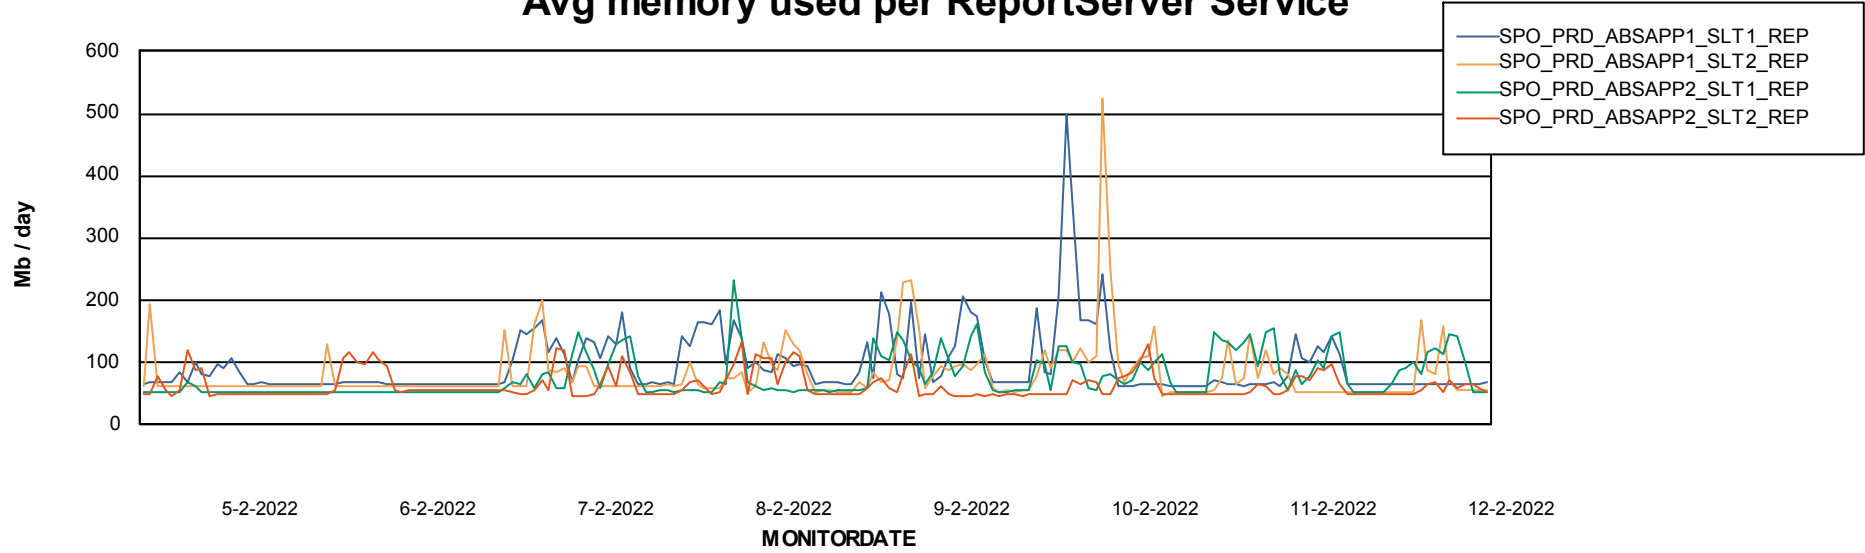

ABSSolute Application ReportServer Services

Avg memory used per ReportServer Service