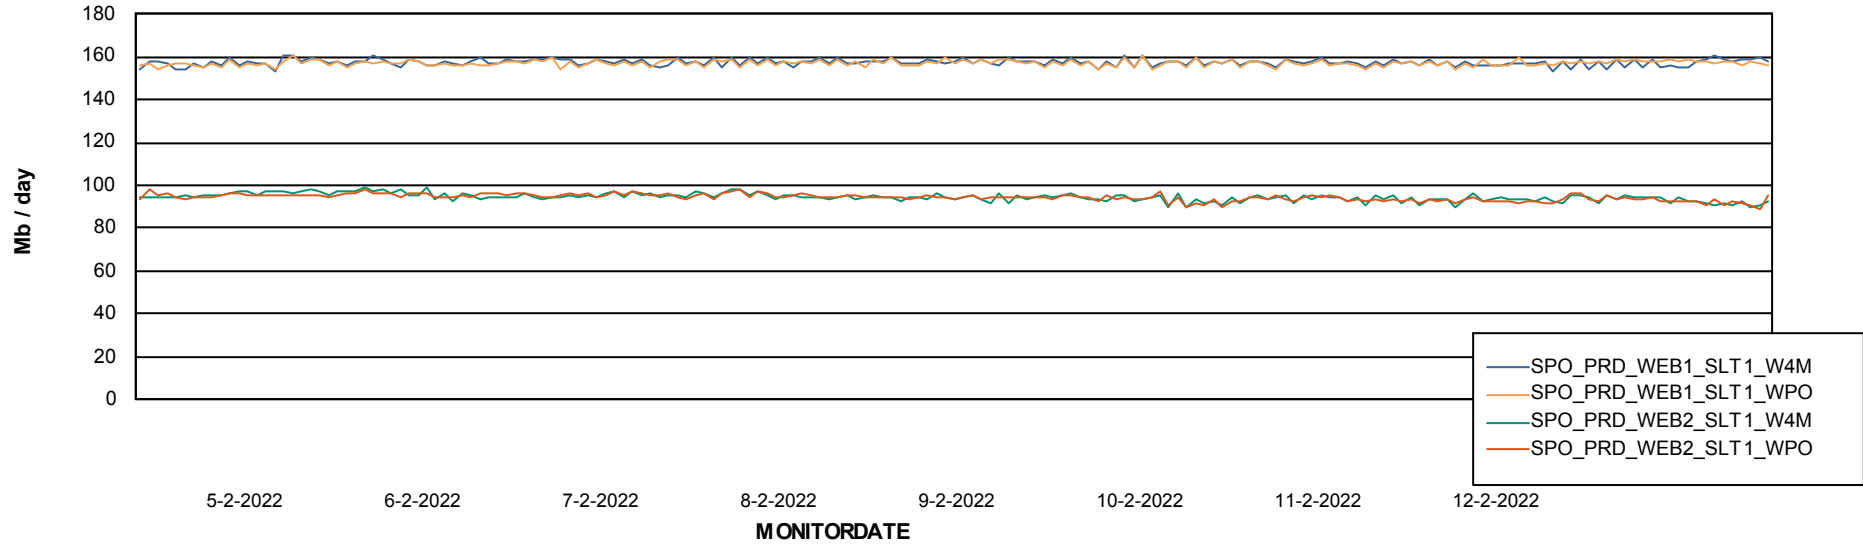

ABSSolute Web Component Services

Avg memory used per ABS Web component