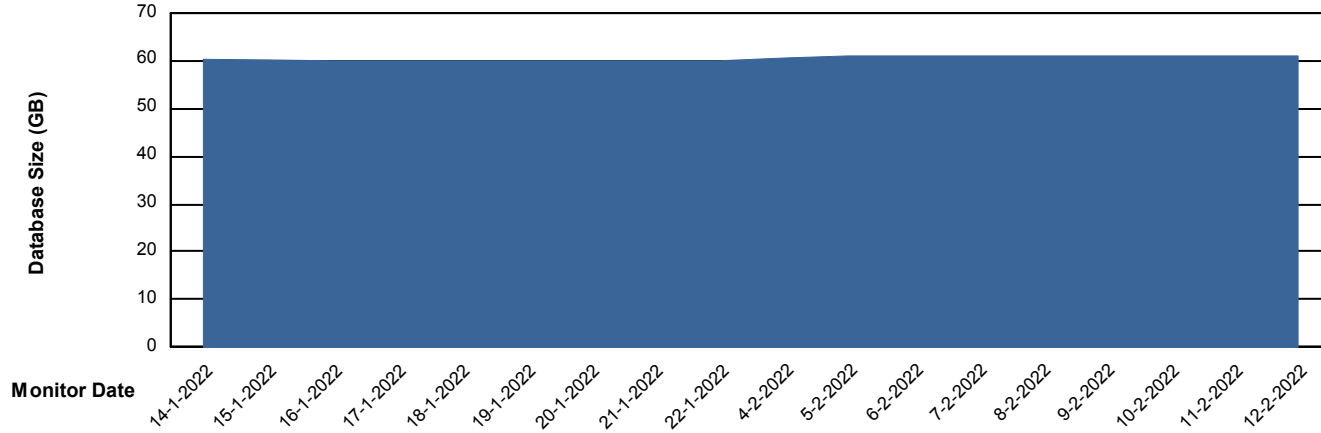

DATABASE SIZE SPODB_BI

Database growth over last month