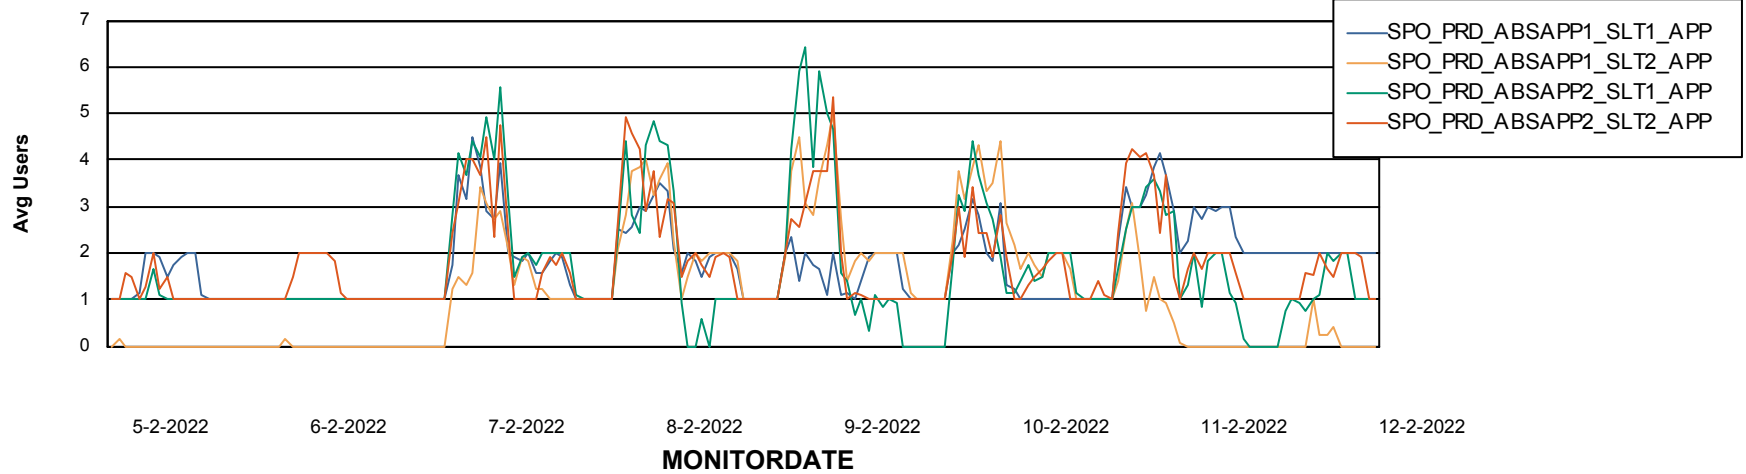

Avg users per day per ABS server