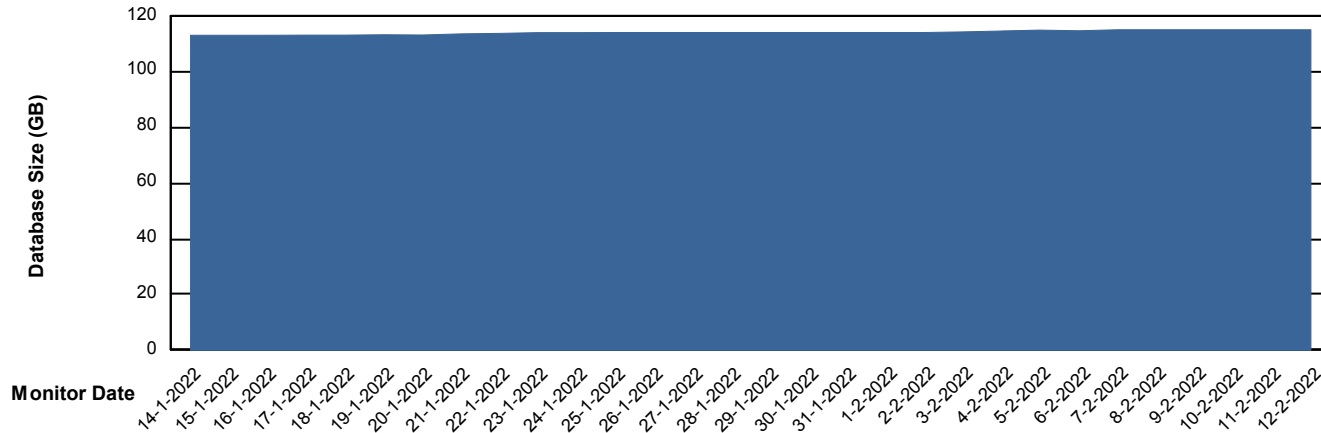

# Weekly SLA Customer Report

Customer SPO\_Production Silver  
Database ID 57

DATABASE SIZE SPODB\_BI

### Database growth over last month

DATABASE SIZE SPODB\_Production

### Database growth over last month