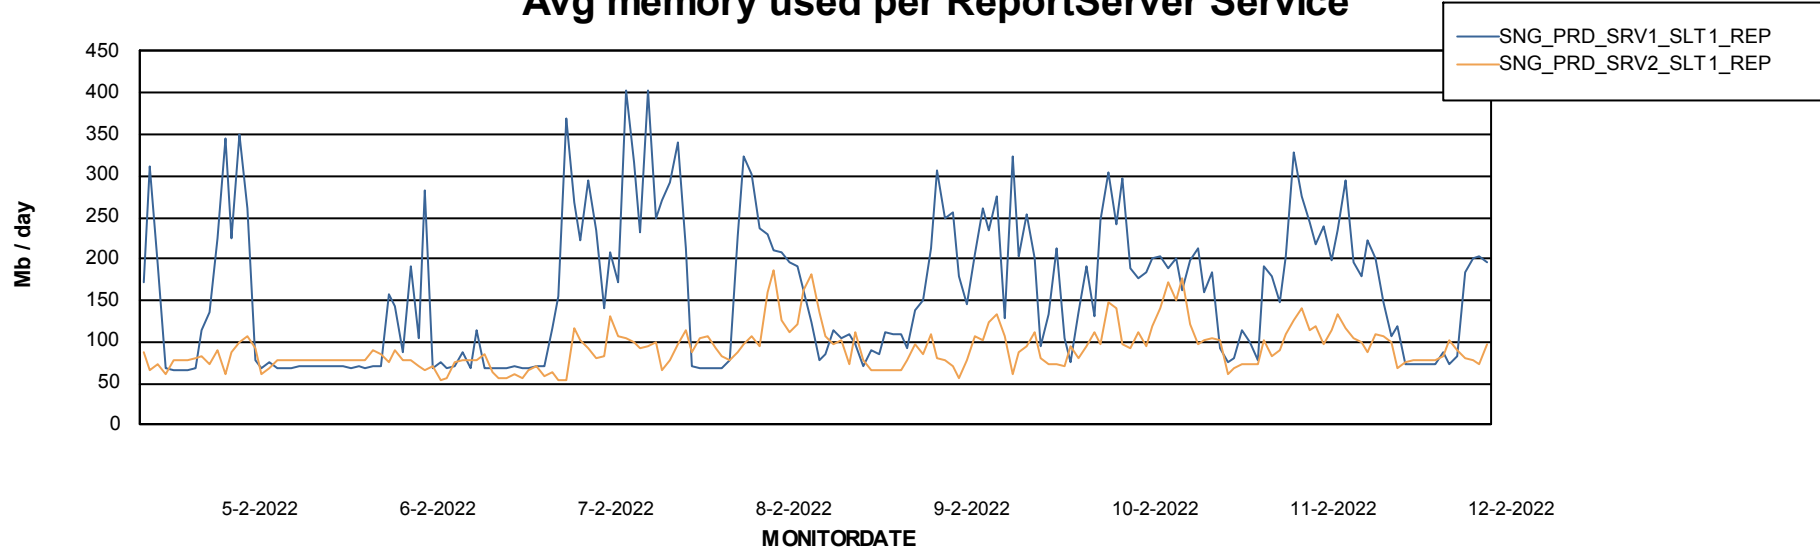

ABSSolute Application ReportServer Services

Avg memory used per ReportServer Service