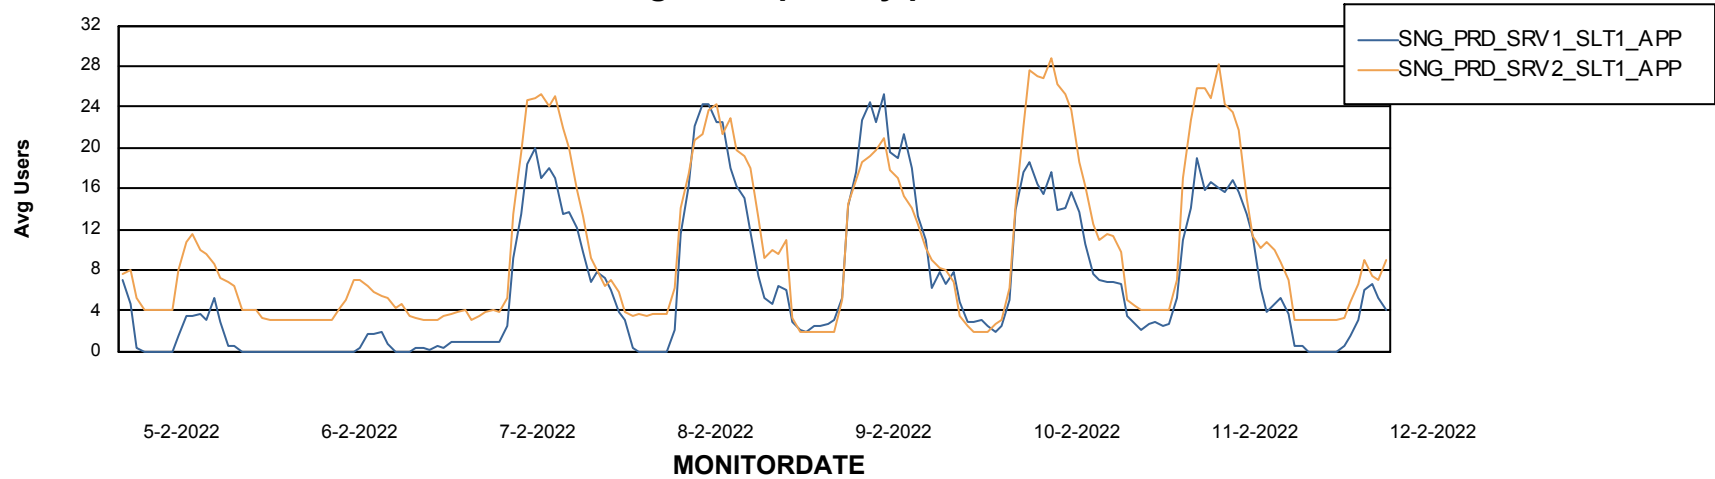

Weekly SLA Customer Report

Customer SNG_Production
Database ID 70

ABSSolute Application Server Services

Avg memory used per ABS Server Service

Avg users per day per ABS server

Weekly SLA Customer Report

Customer SNG_Production
Database ID 70