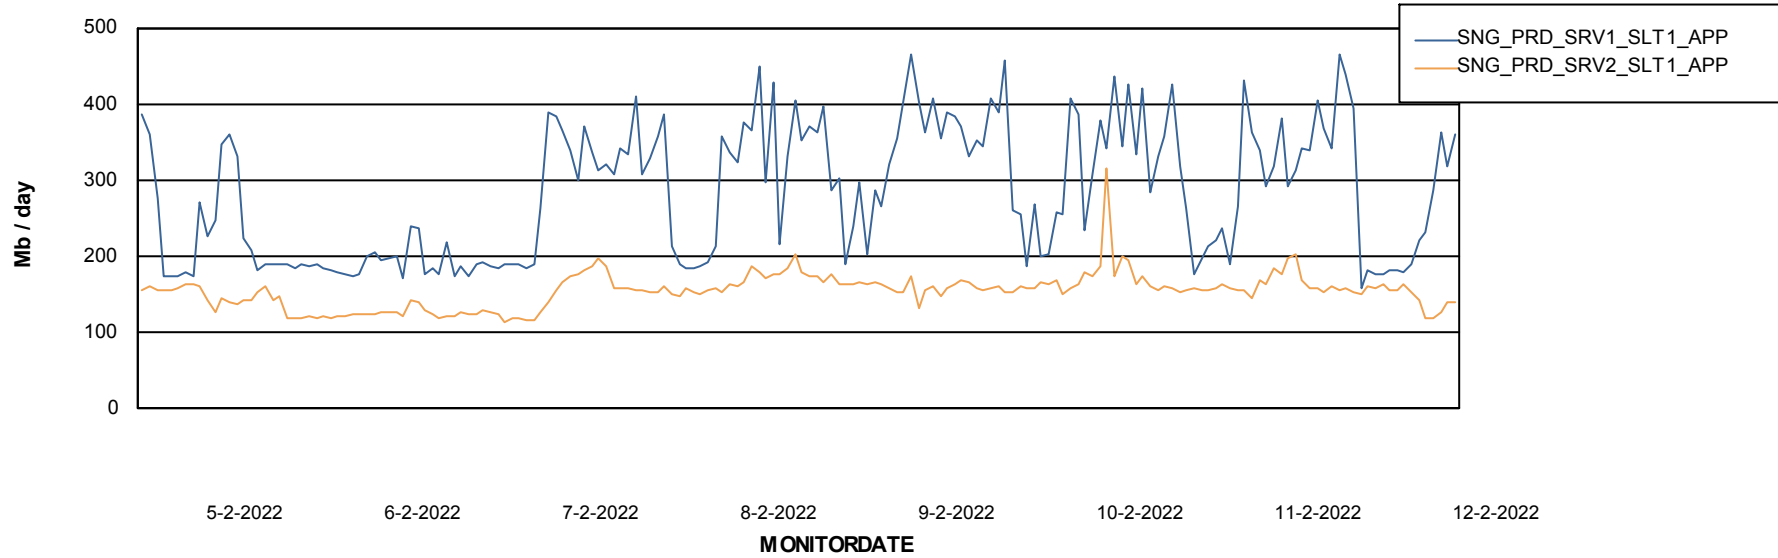

Database Performance SNG_PRD_ORACLE1

Weekly SLA Customer Report

Customer SNG_Production
 Database ID 70

DATABASE SIZE SNG_PRD_ORACLE1

Database growth over last month

Database Tablespace SNG_PRD_ORACLE1

Date	Tablespace Name	Filesize (Gb)	Usedsize (Gb)	Percentage free
12-2-2022	ABSDATA	48	33	32
	INDX	110	85	23
11-2-2022	ABSDATA	48	33	32
	INDX	110	85	23
10-2-2022	ABSDATA	48	32	32
	INDX	110	84	23
9-2-2022	ABSDATA	48	32	32
	INDX	110	84	23
8-2-2022	ABSDATA	48	32	32
	INDX	110	84	23
7-2-2022	ABSDATA	48	32	32
	INDX	110	84	24
6-2-2022	ABSDATA	48	32	32
	INDX	110	84	24

Weekly SLA Customer Report

Customer SNG_Production
Database ID 70

ABSSolute Application Server Services

Avg memory used per ABS Server Service

Avg users per day per ABS server

Weekly SLA Customer Report

Customer SNG_Production
Database ID 70