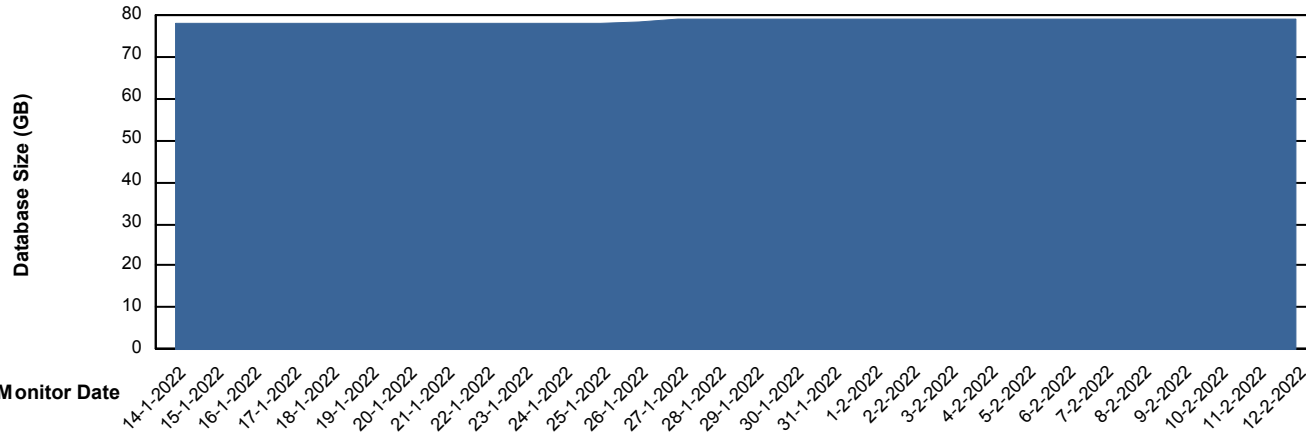

Database Performance RSS_DB_Standby (2020)

DB Processes Max 300
DB Sessions Max 472

Weekly SLA Customer Report

Customer RSS Production
 Database ID 52

DATABASE SIZE RSS_DB_Primary (2020)

Database growth over last month