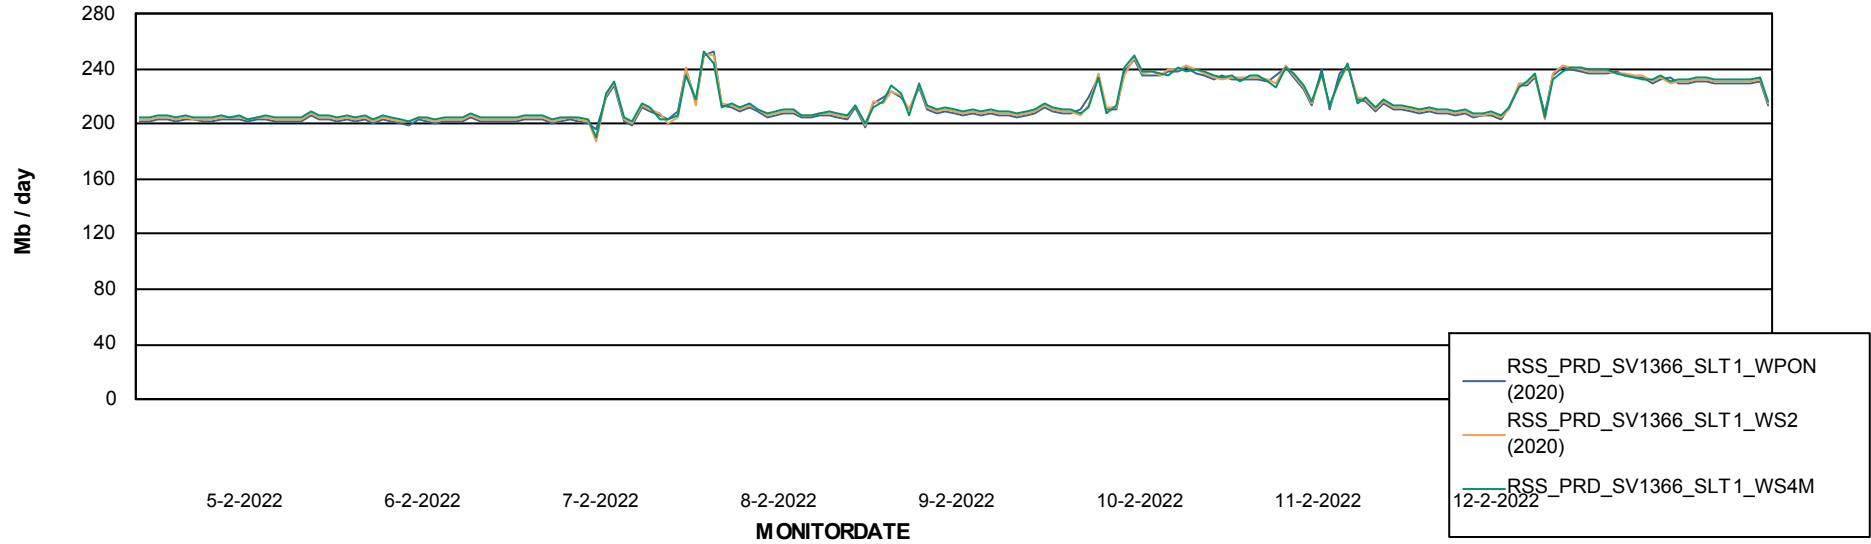

ABSSolute Web Component Services

Avg memory used per ABS Web component