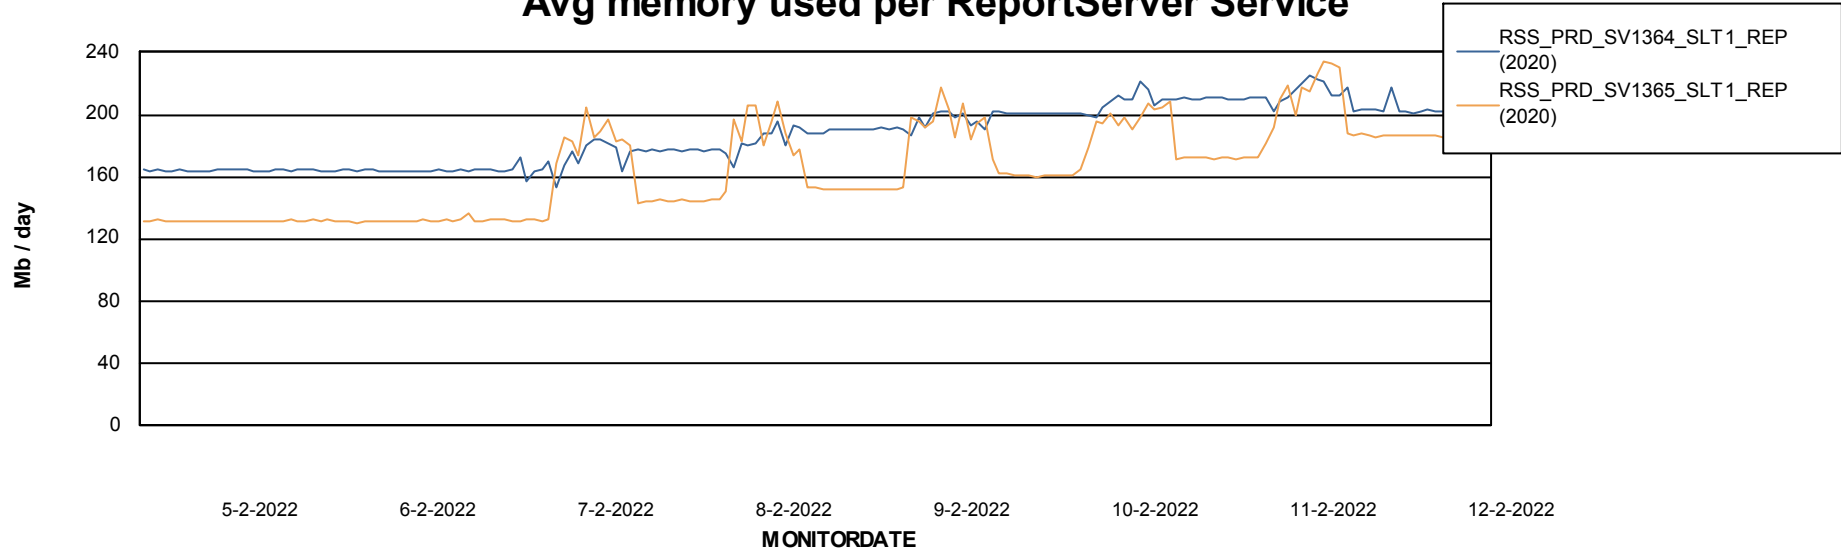

Avg memory used per ABS Server Service

Avg users per day per ABS server

Weekly SLA Customer Report

Customer RSS Production
Database ID 52

ABSSolute Application ReportServer Services

Avg memory used per ReportServer Service