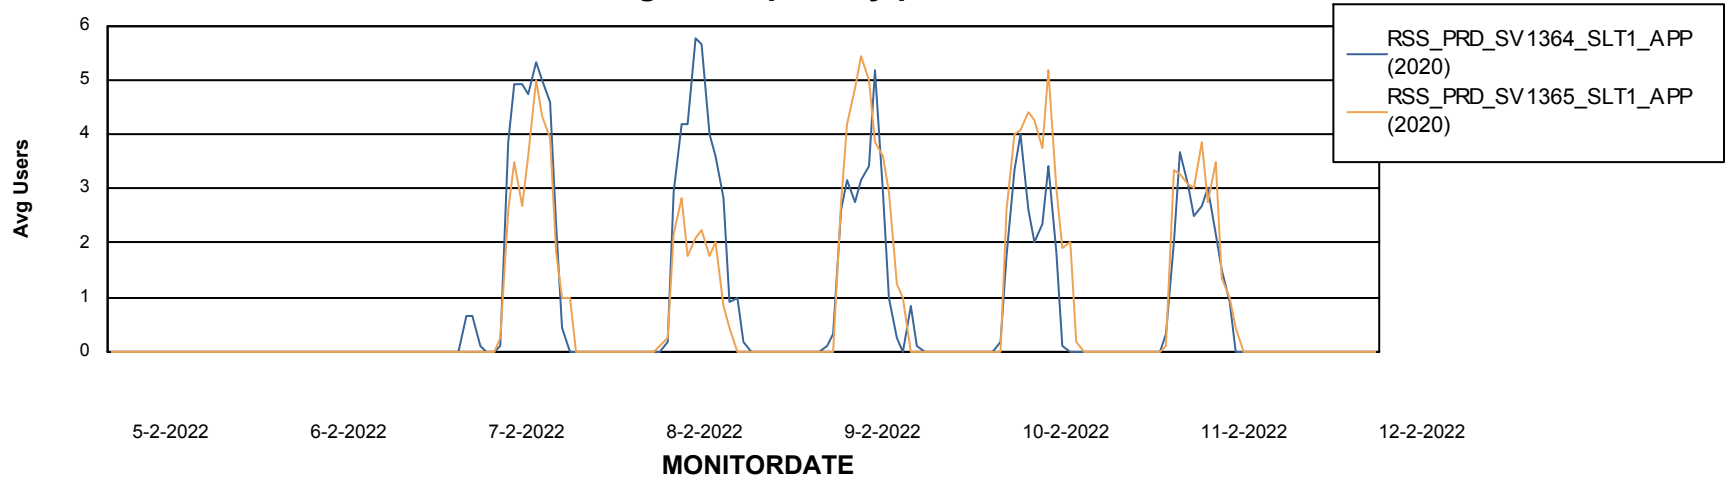

Avg users per day per ABS server