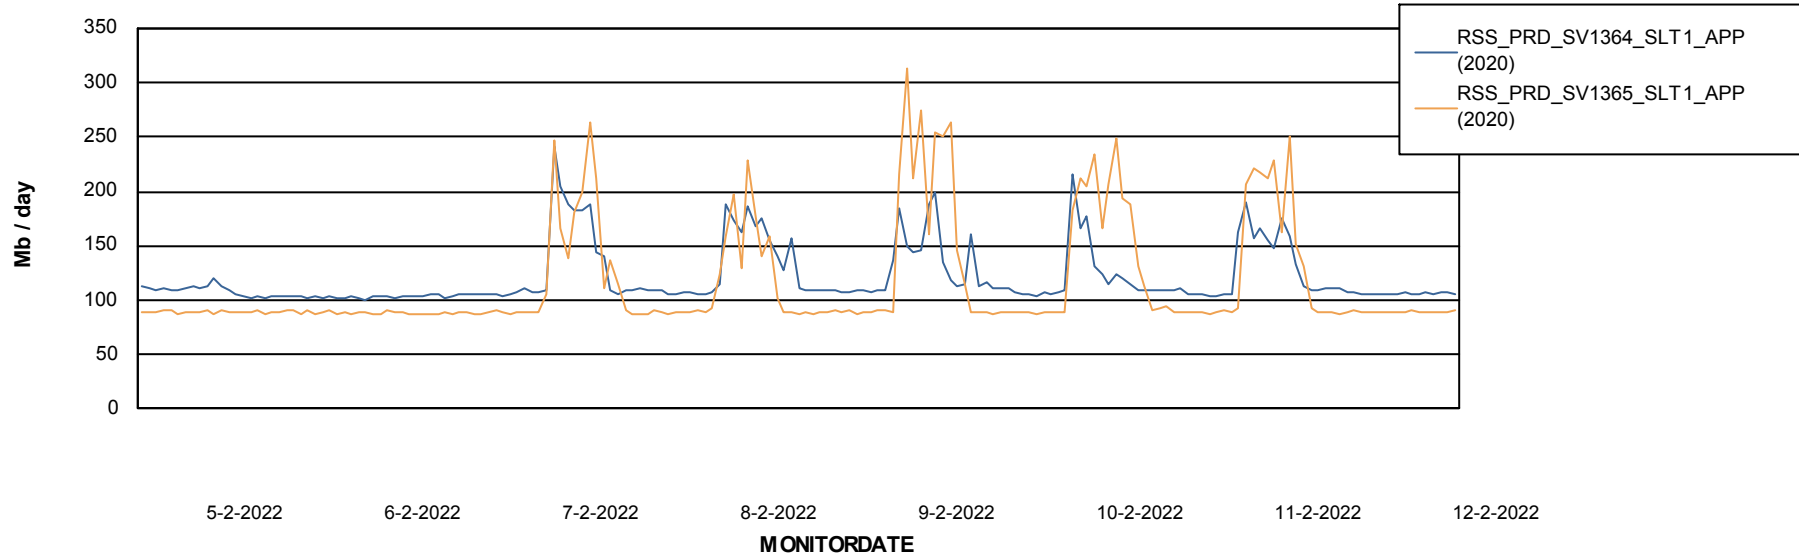

ABSSolute Application Server Services

Avg memory used per ABS Server Service