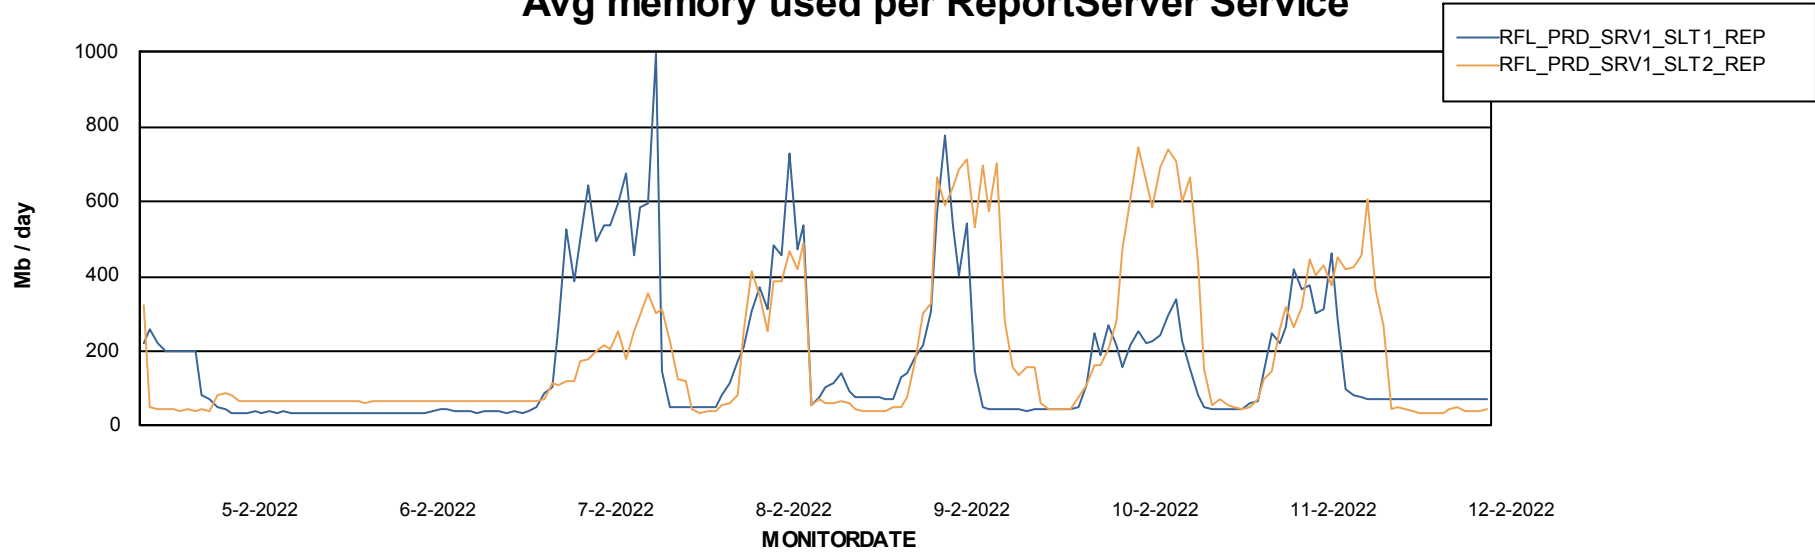

Avg memory used per ABS Server Service

Avg users per day per ABS server

Weekly SLA Customer Report

Customer RFL_Production
Database ID 36

ABSSolute Application ReportServer Services

Avg memory used per ReportServer Service

Weekly SLA Customer Report

Customer RFL_Production
Database ID 36

ABSSolute Web Component Services

Avg memory used per ABS Web component

Weekly SLA Customer Report

Customer RFL_Production
Database ID 36

Disaster per ABS component