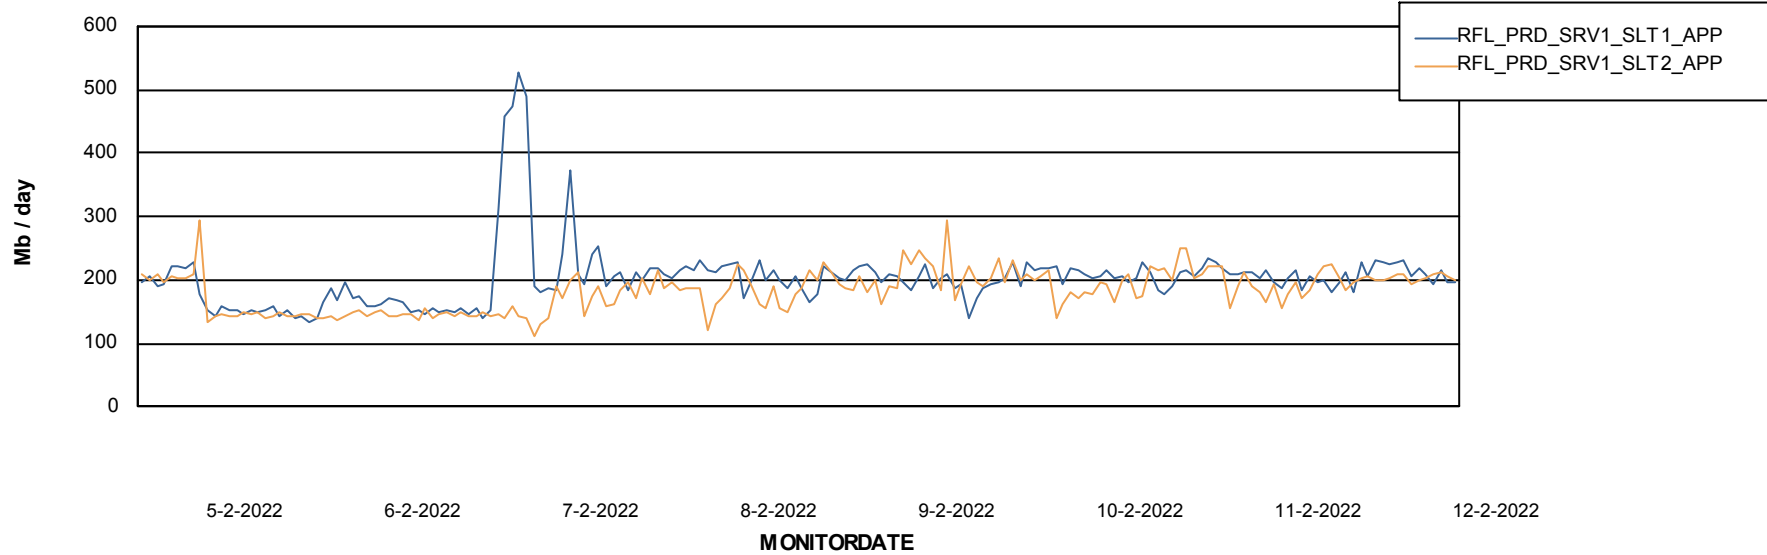

Weekly SLA Customer Report

Customer RFL_Production
 Database ID 36

DATABASE SIZE RFLDB_Production

Database growth over last month

Database Tablespace RFLDB_Production

Date	Tablespace Name	Filesize (Gb)	Usedsize (Gb)	Percentage free
12-2-2022	ABSDATA	90	64	29
	INDX	200	163	19
11-2-2022	ABSDATA	90	64	29
	INDX	200	163	19
10-2-2022	ABSDATA	90	64	29
	INDX	200	163	19
9-2-2022	ABSDATA	90	64	29
	INDX	200	163	19
8-2-2022	ABSDATA	90	64	29
	INDX	200	163	19
7-2-2022	ABSDATA	90	64	29
	INDX	200	163	19
6-2-2022	ABSDATA	90	64	29
	INDX	200	162	19

Weekly SLA Customer Report

Customer RFL_Production
Database ID 36

Standby Database Health RFL_Production

Recovery lag for last 7 days

Weekly SLA Customer Report

Customer RFL_Production
Database ID 36

ABSSolute Application Server Services

Avg memory used per ABS Server Service

Avg users per day per ABS server

Weekly SLA Customer Report

Customer RFL_Production
Database ID 36

ABSSolute Application ReportServer Services

Avg memory used per ReportServer Service