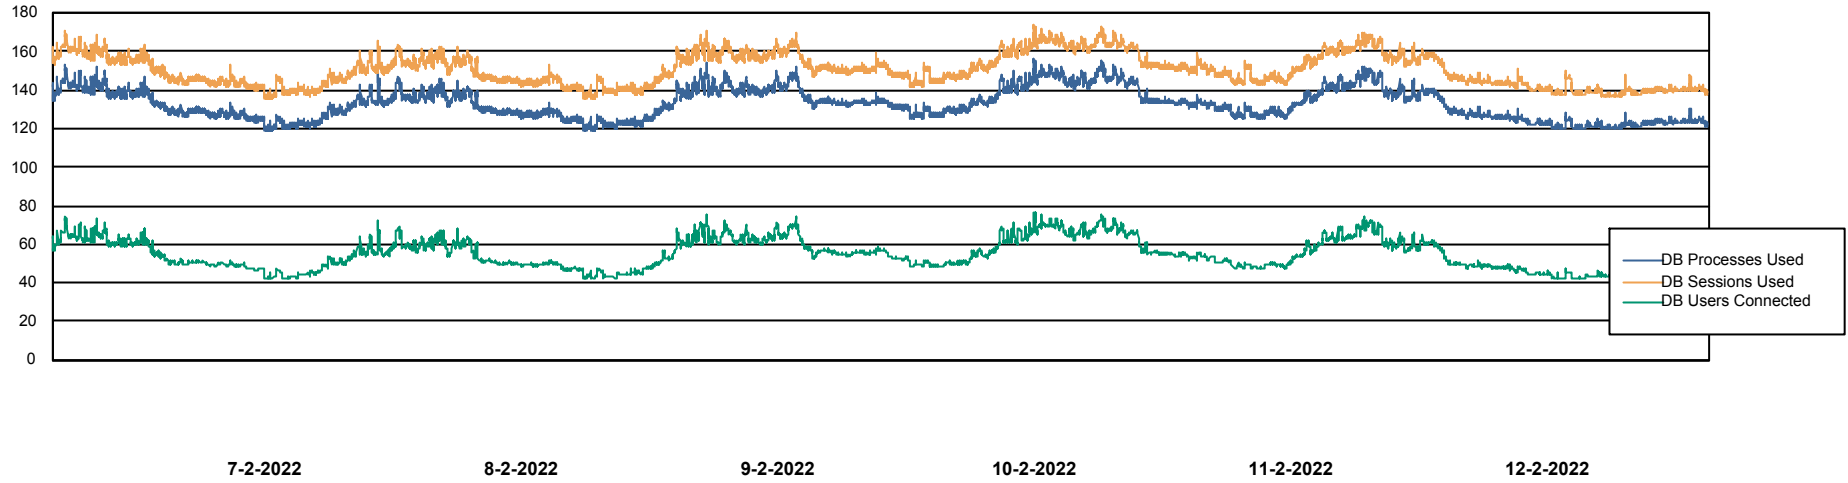

Weekly SLA Customer Report

Customer RFL_Production
Database ID 36

Harddisk Usage RFL_WEB

	Free disk space on C: (%)	Total disk space on C: (Gb)	Used disk space on C: (Gb)
12-2-2022	54	40	18
11-2-2022	53	40	19
10-2-2022	53	40	19
9-2-2022	53	40	19
8-2-2022	54	40	18
7-2-2022	54	40	18
6-2-2022	54	40	18

Weekly SLA Customer Report

Customer RFL_Production
Database ID 36

Database Performance RFLDB_Production

Weekly SLA Customer Report

Customer RFL_Production
Database ID 36

Database Performance RFLDB_Standby

DB Processes Max 1,000