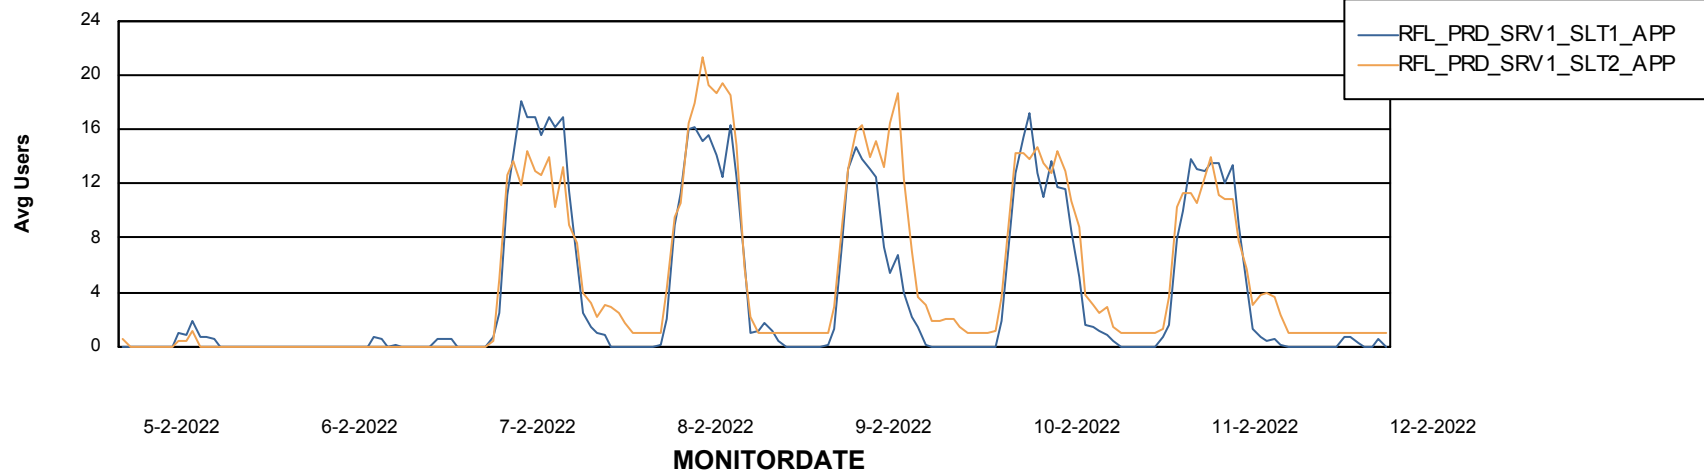

Avg users per day per ABS server