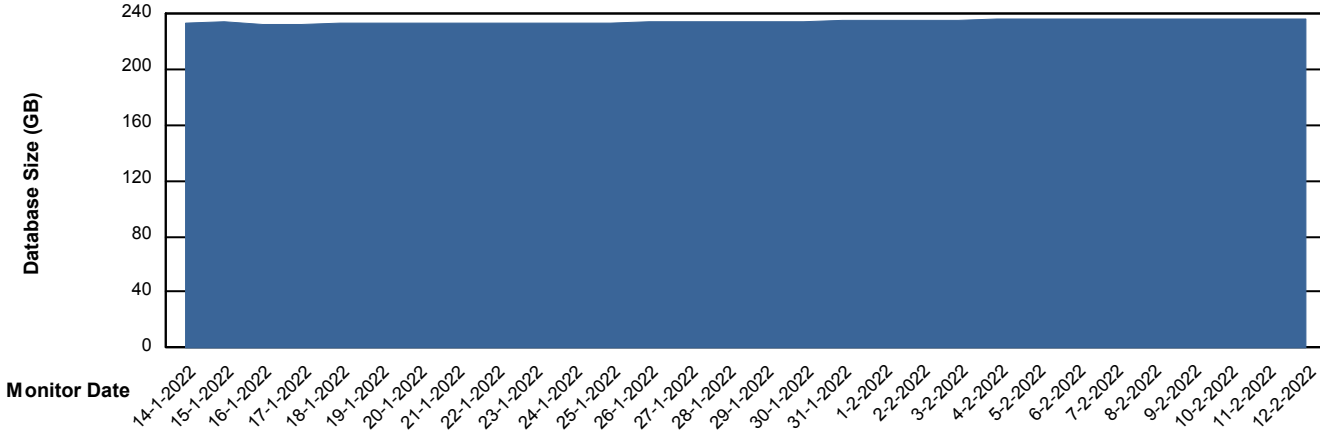

Weekly SLA Customer Report

Customer RFL_Production
Database ID 36

Database Performance RFLDB_Production

Weekly SLA Customer Report

Customer RFL_Production
Database ID 36

Database Performance RFLDB_Standby

DB Processes Max 1,000

Weekly SLA Customer Report

Customer RFL_Production
 Database ID 36

DATABASE SIZE RFLDB_Production

Database growth over last month

Database Tablespace RFLDB_Production

Date	Tablespace Name	Filesize (Gb)	Usedsize (Gb)	Percentage free
12-2-2022	ABSDATA	90	64	29
	INDX	200	163	19
11-2-2022	ABSDATA	90	64	29
	INDX	200	163	19
10-2-2022	ABSDATA	90	64	29
	INDX	200	163	19
9-2-2022	ABSDATA	90	64	29
	INDX	200	163	19
8-2-2022	ABSDATA	90	64	29
	INDX	200	163	19
7-2-2022	ABSDATA	90	64	29
	INDX	200	163	19
6-2-2022	ABSDATA	90	64	29
	INDX	200	162	19