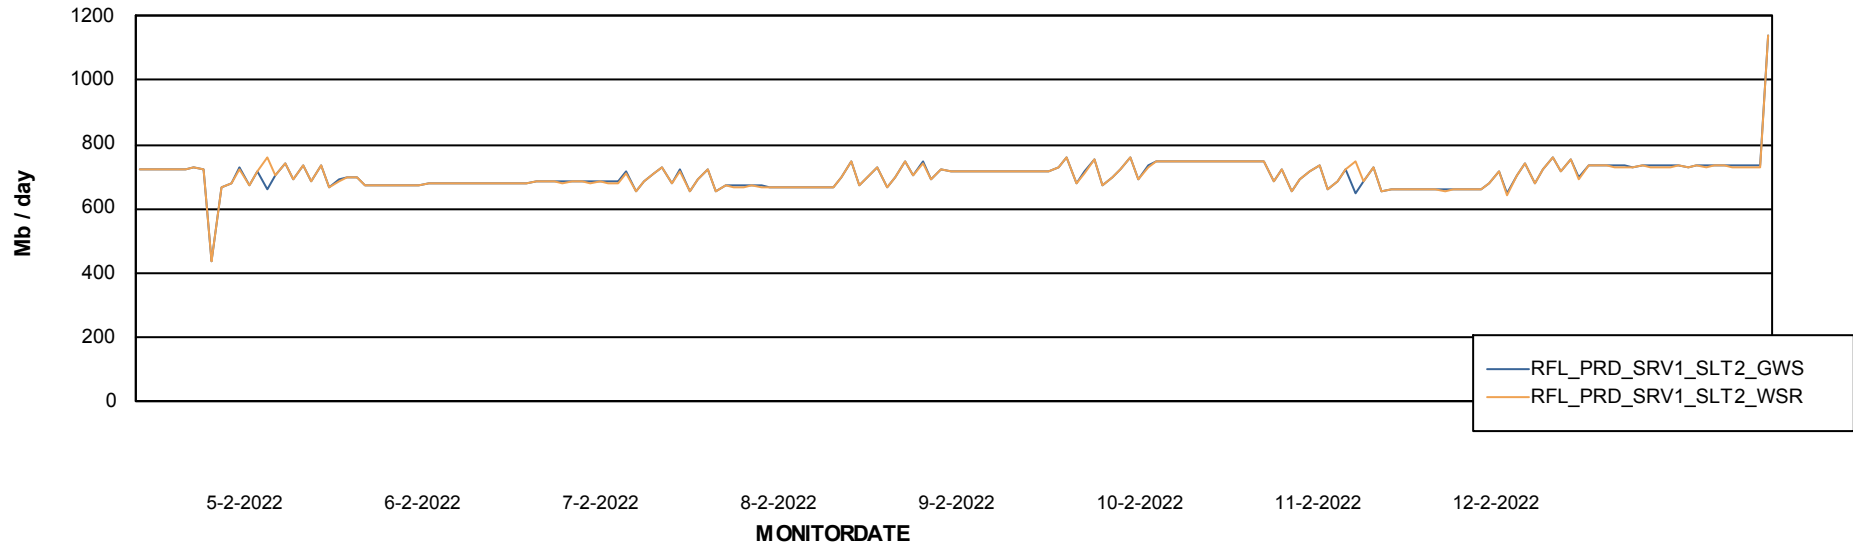

ABSSolute Web Component Services

Avg memory used per ABS Web component