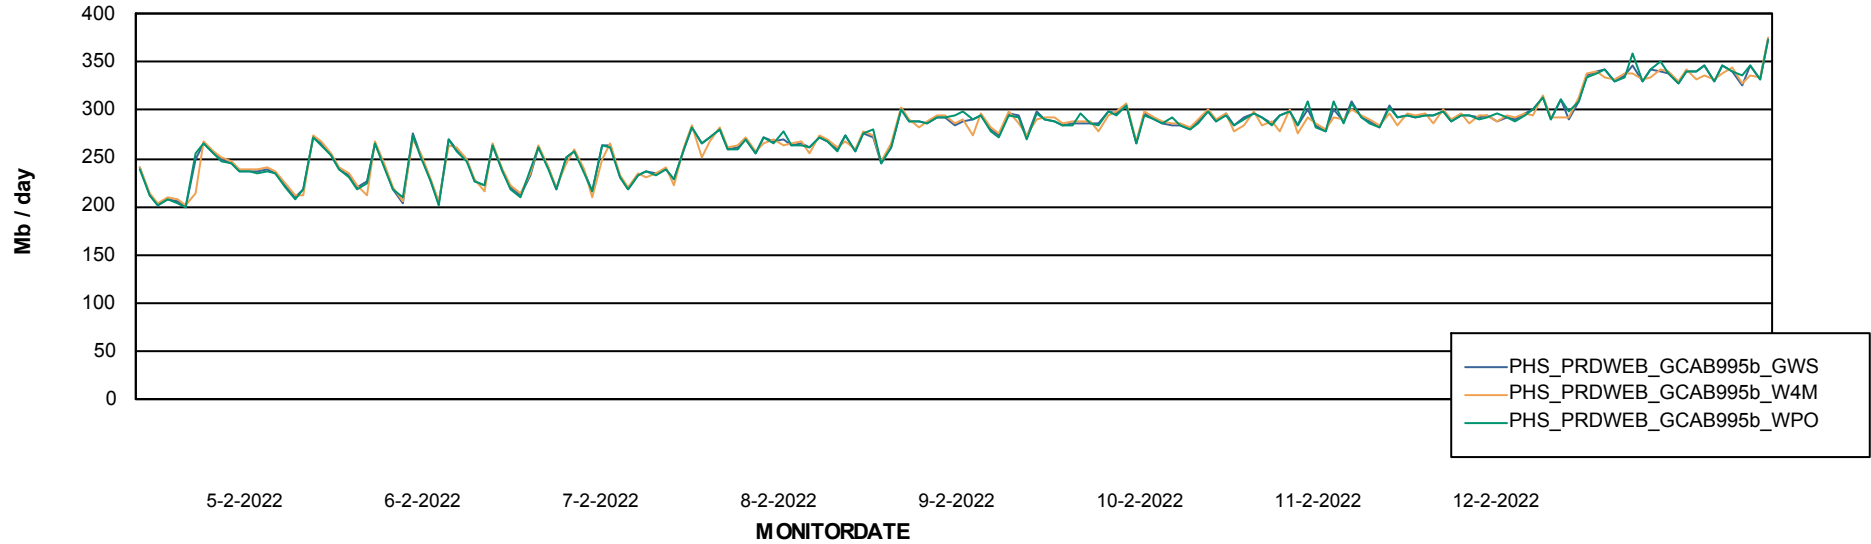

ABSSolute Application ReportServer Services

Avg memory used per ReportServer Service

Weekly SLA Customer Report

Customer PHS_Production
Database ID 47

ABSSolute Web Component Services

Avg memory used per ABS Web component