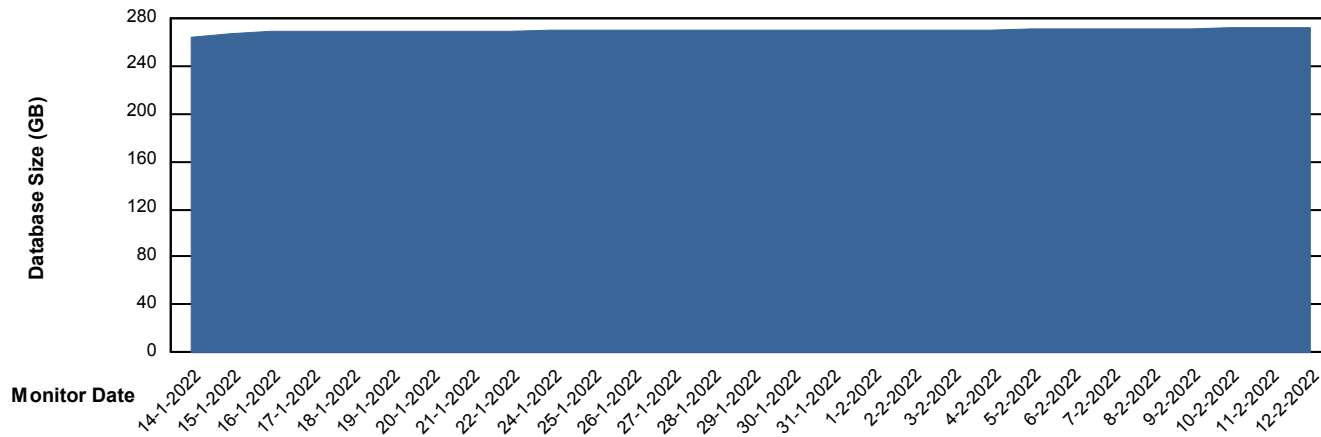

DATABASE SIZE PHSDB_Test

Database growth over last month