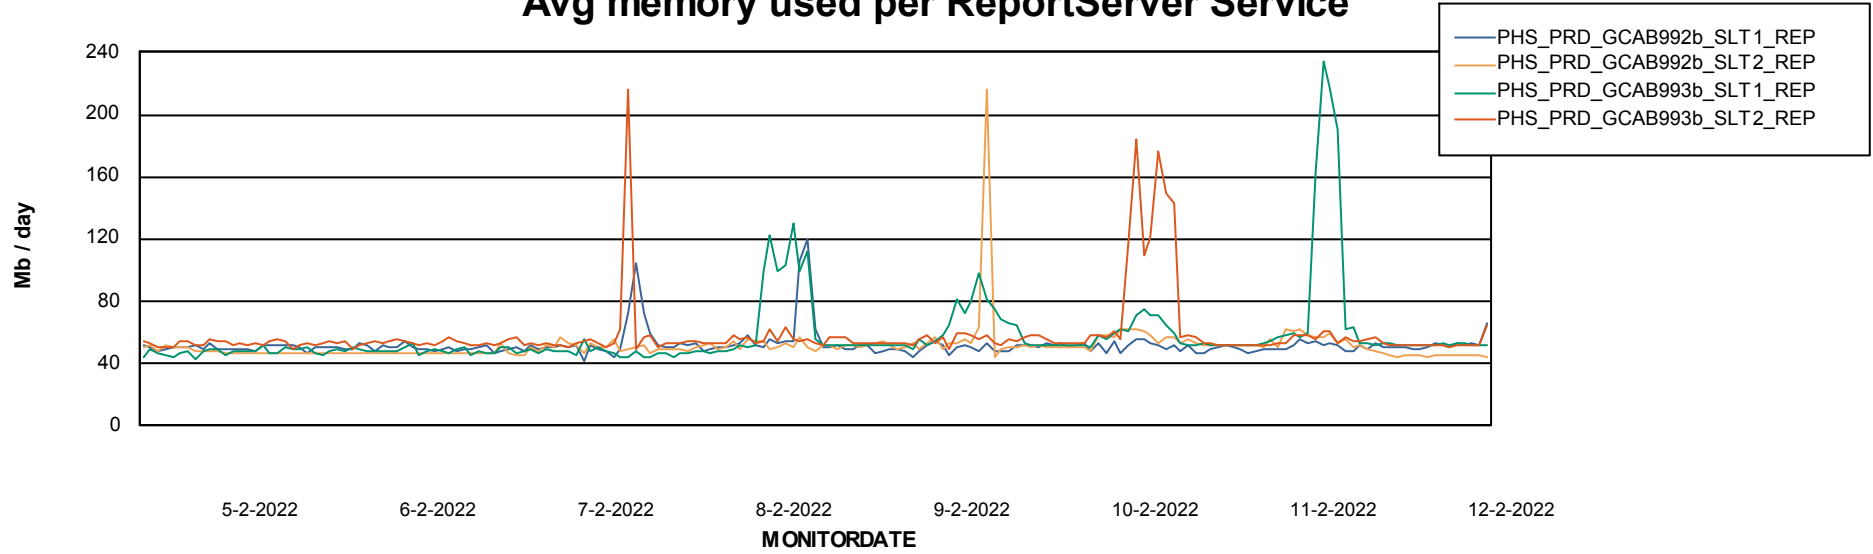

ABSSolute Application ReportServer Services

Avg memory used per ReportServer Service