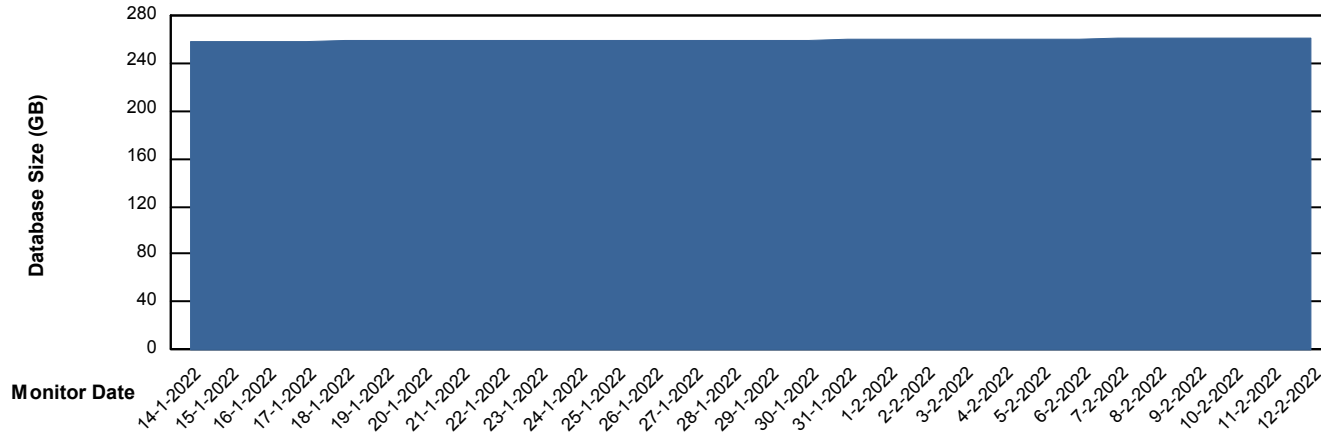

DATABASE SIZE PHSDB_Production

Database growth over last month