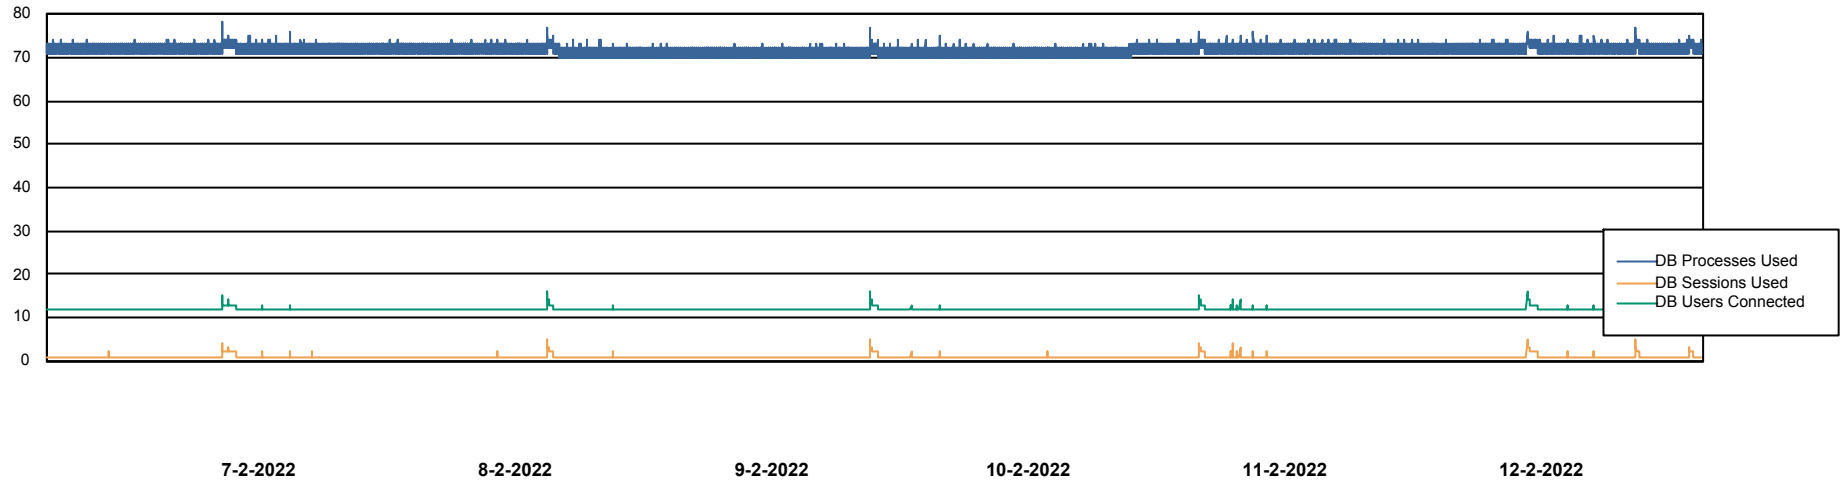

DB Processes Max 1,000

Weekly SLA Customer Report

Customer PHS_Production
Database ID 47

Database Performance PHSDB_Test

DB Processes Max 1,000

Weekly SLA Customer Report

Customer PHS_Production
Database ID 47