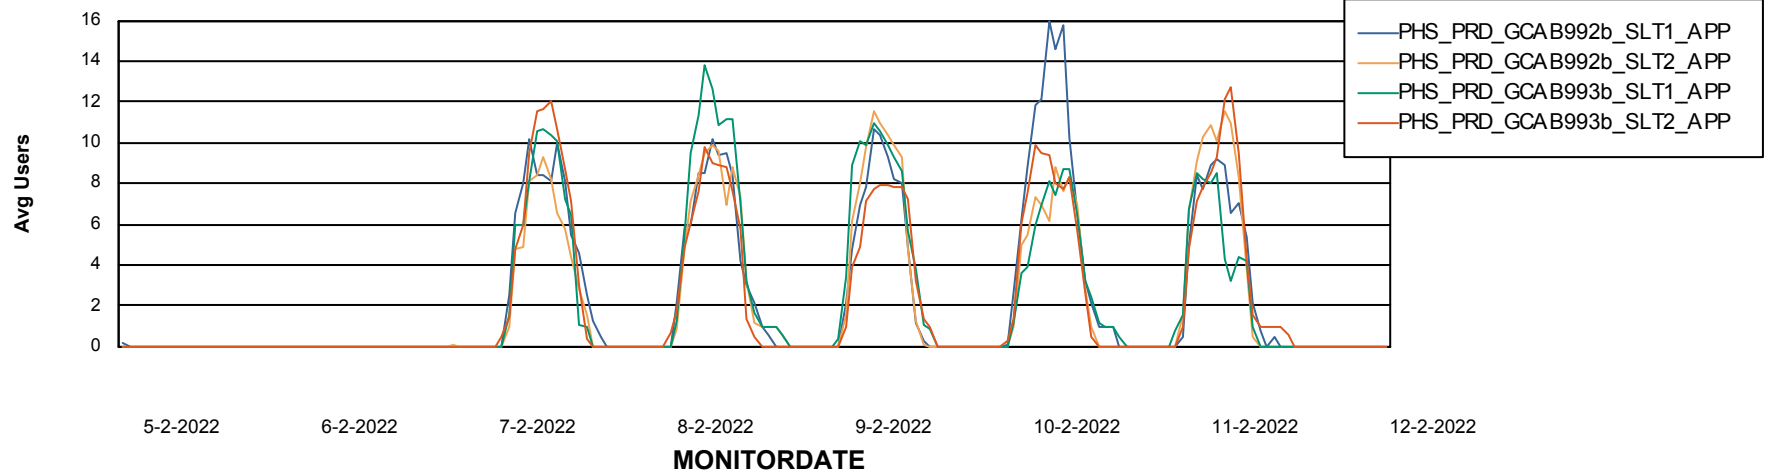

Weekly SLA Customer Report

Customer PHS_Production
Database ID 47

ABSSolute Application Server Services

Avg memory used per ABS Server Service

Avg users per day per ABS server

Weekly SLA Customer Report

Customer PHS_Production
Database ID 47