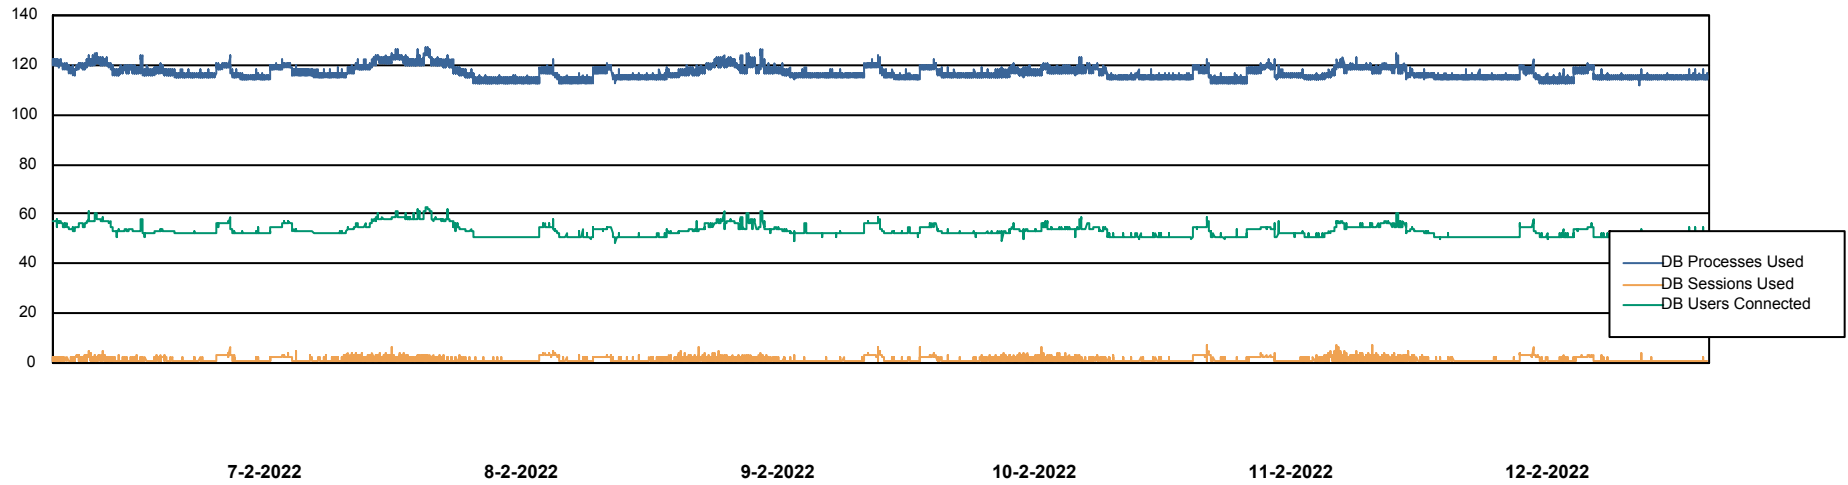

Database Performance PHSDB_Production

DB Processes Max 1,000