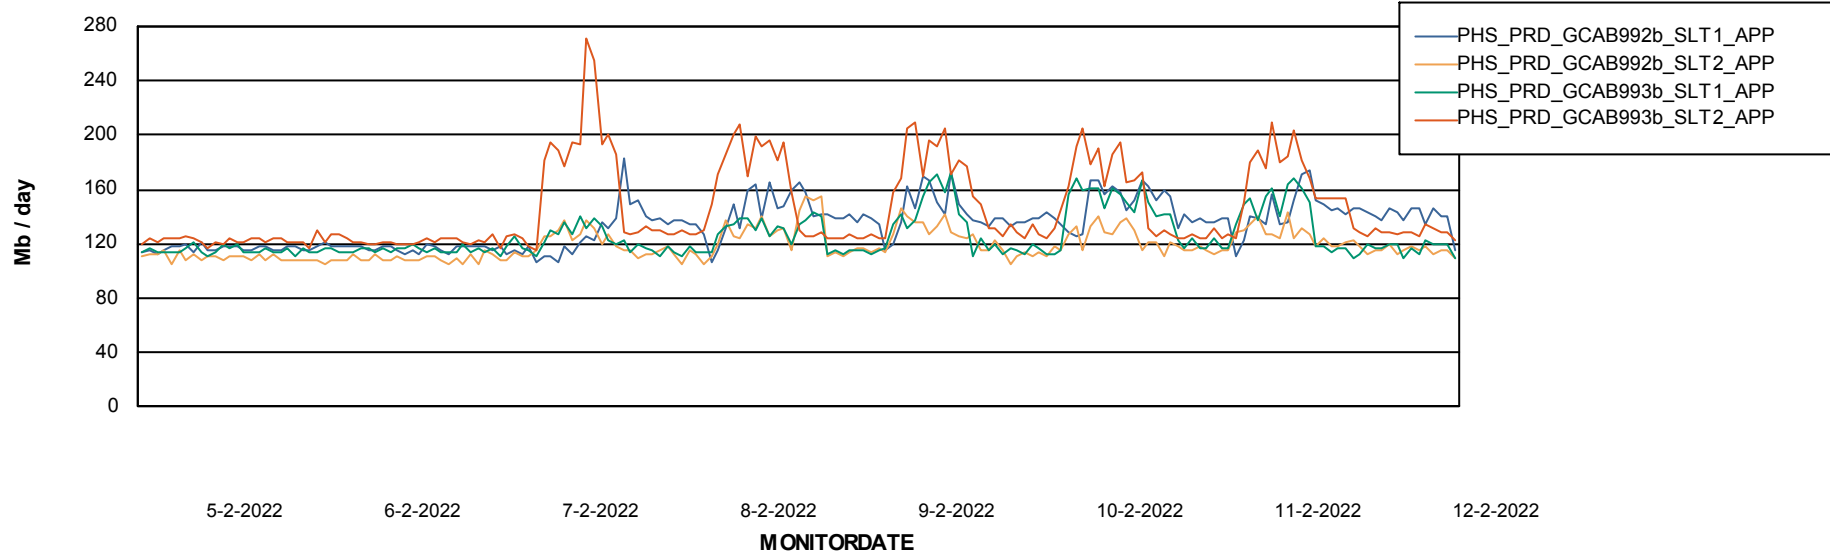

ABSSolute Application Server Services

Avg memory used per ABS Server Service