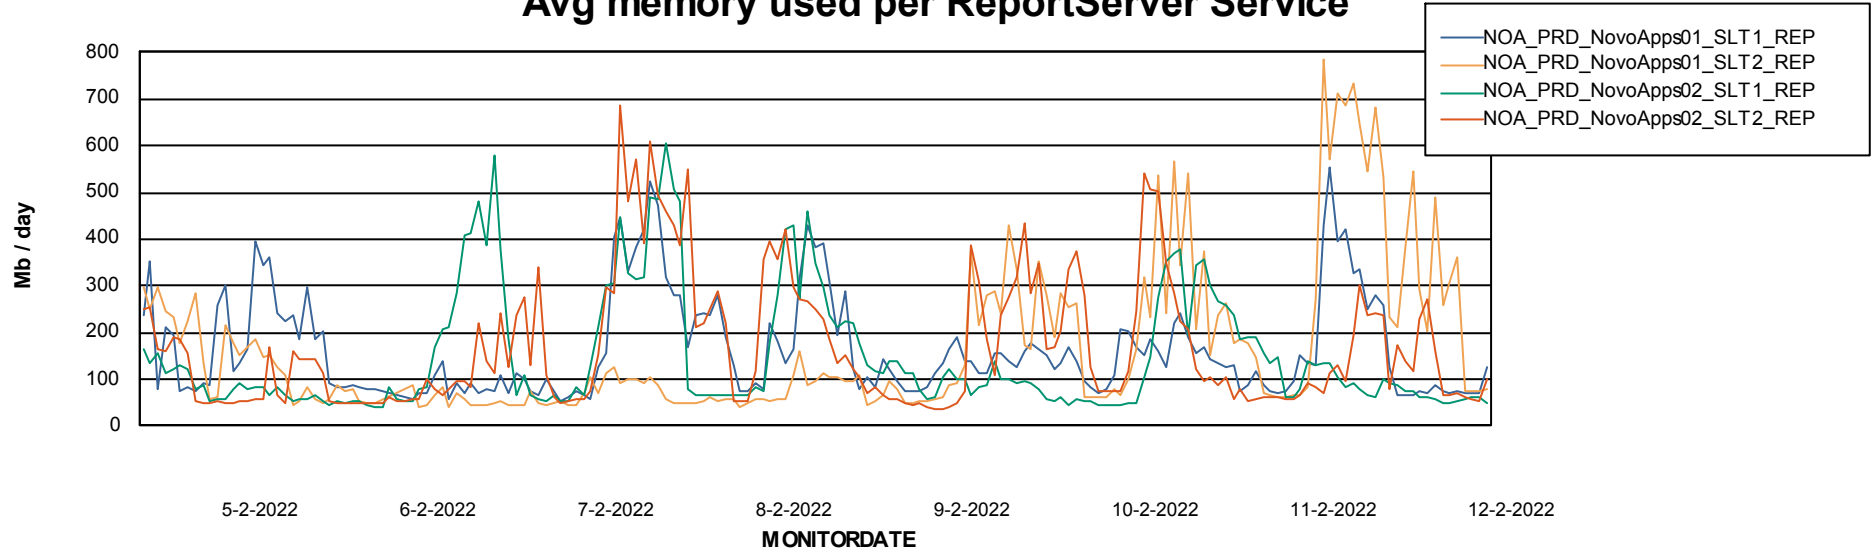

ABSSolute Application ReportServer Services

Avg memory used per ReportServer Service