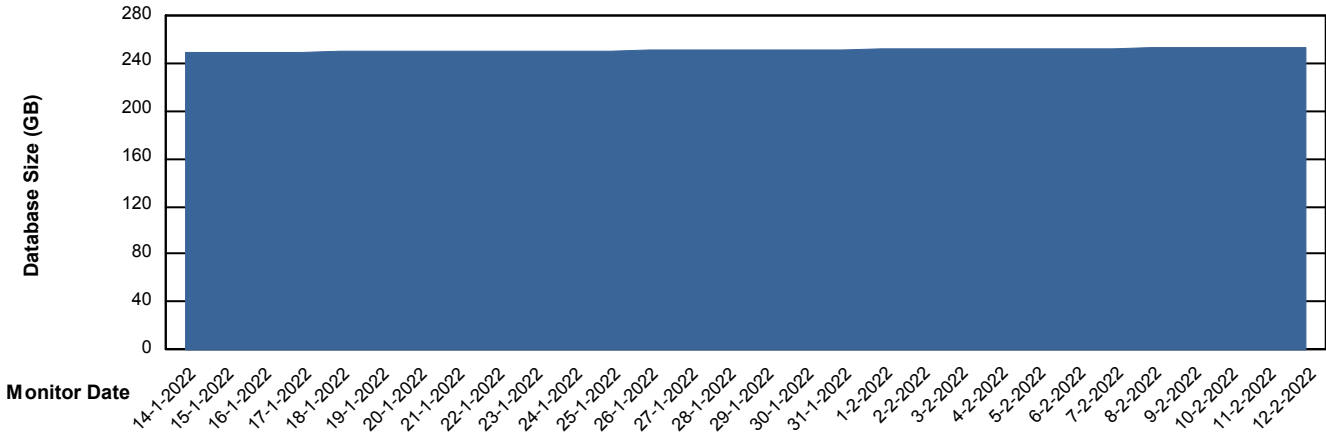

DATABASE SIZE NOA_PRD_NovoABS01_DB

Database growth over last month