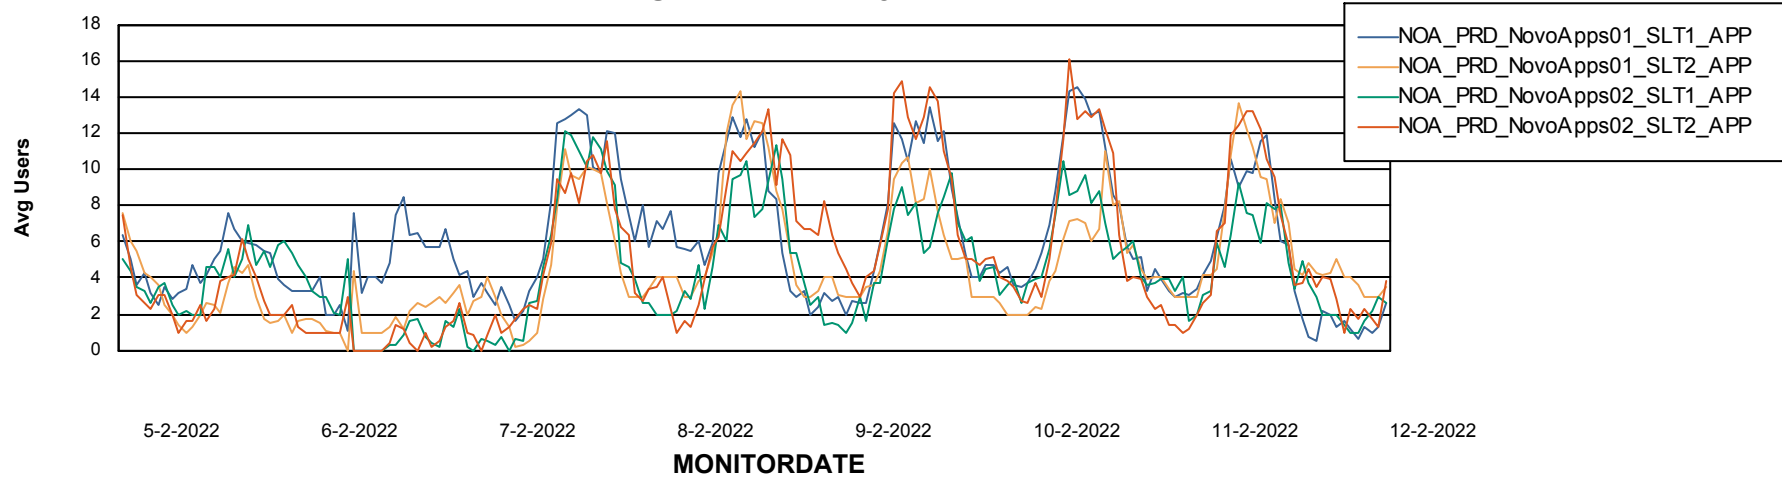

Avg users per day per ABS server