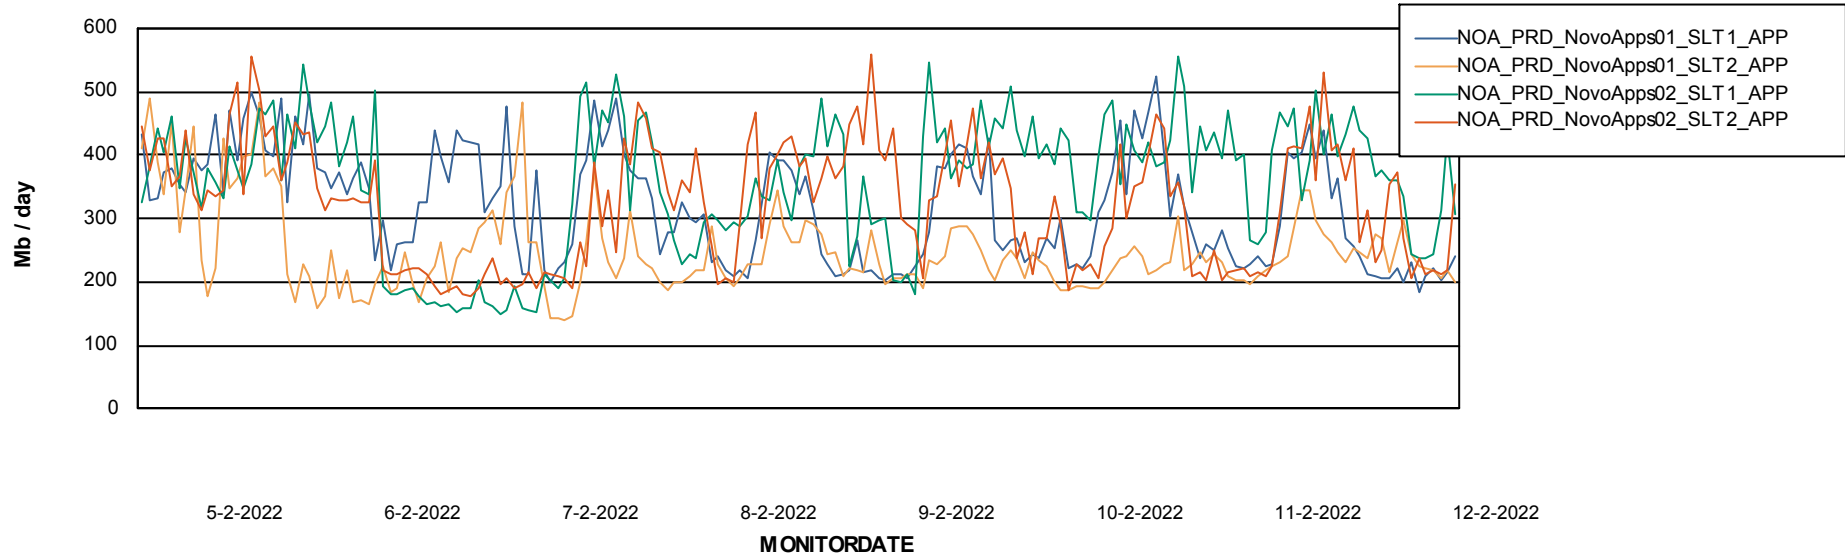

ABSSolute Application Server Services

Avg memory used per ABS Server Service