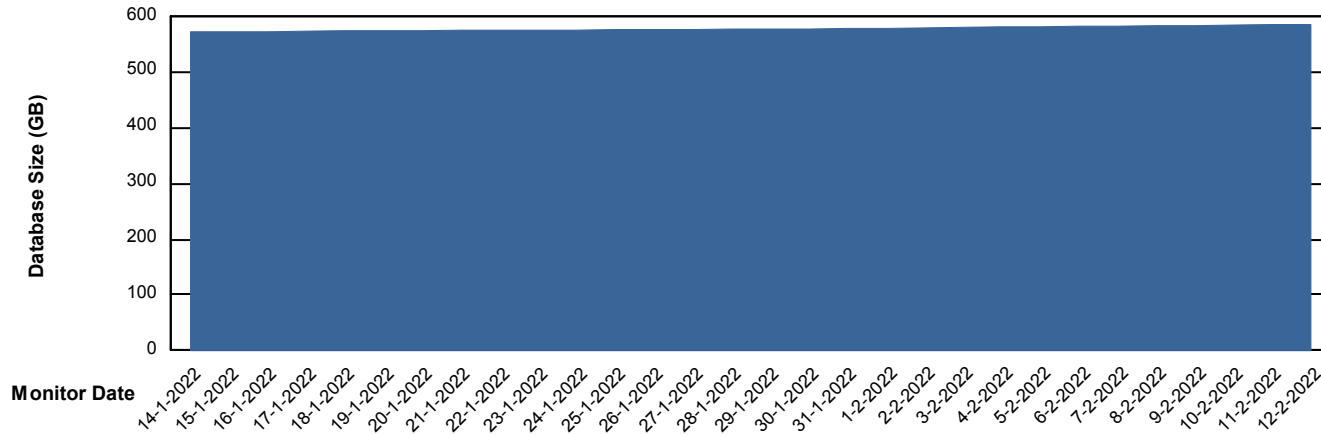

Customer LTS(CleanLease)_Production
Database ID 126

DATABASE SIZE LTS_PROD_CLSABSBI01_BI

Database growth over last month

DATABASE SIZE LTS_PROD_CLSABSDB01_PRDB

Database growth over last month

Weekly SLA Customer Report