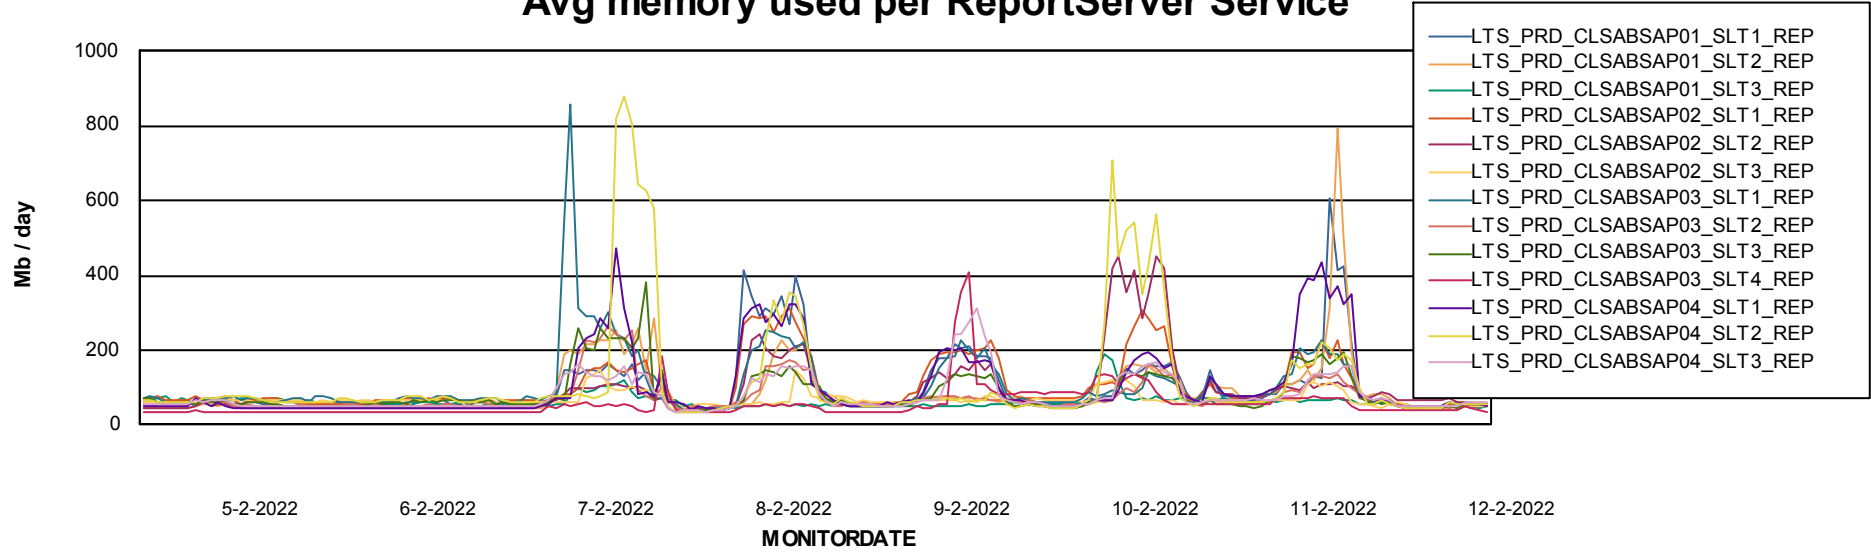

ABSSolute Application ReportServer Services

Avg memory used per ReportServer Service