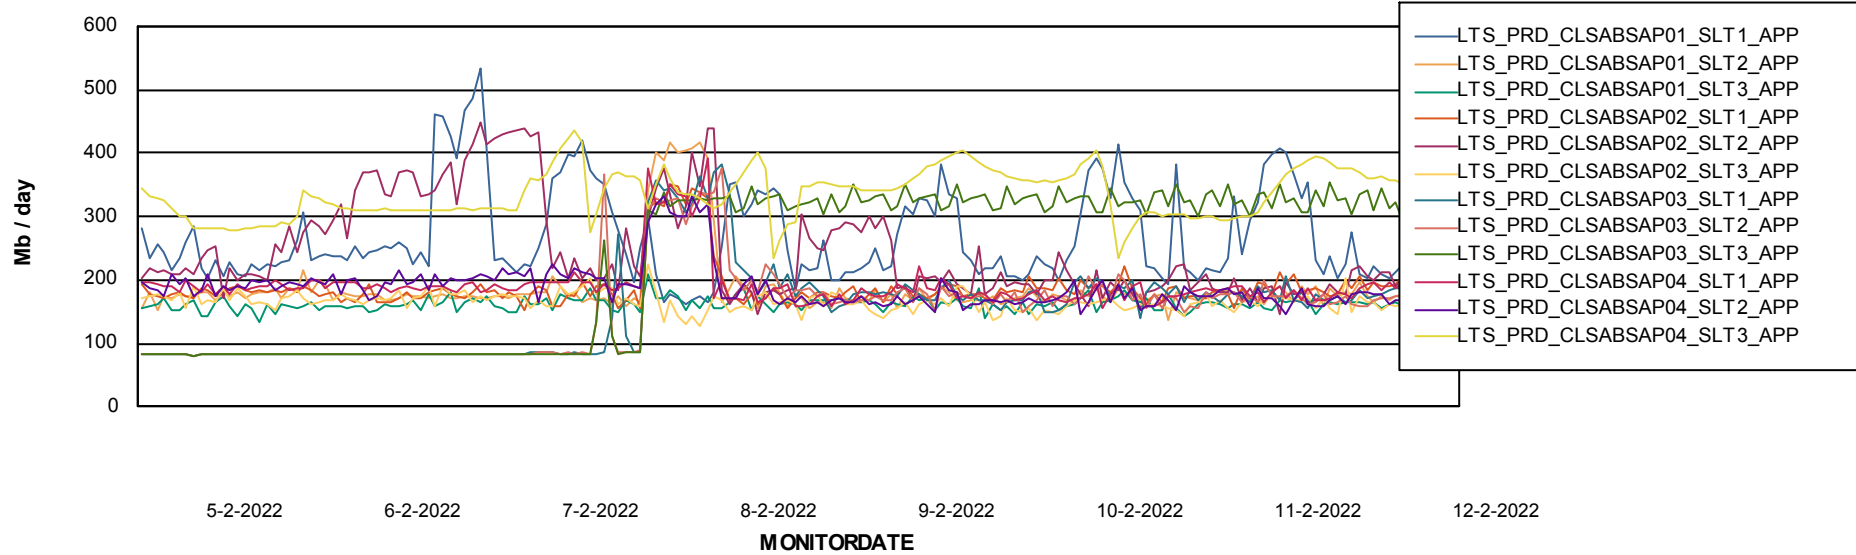

ABSSolute Application Server Services

Avg memory used per ABS Server Service