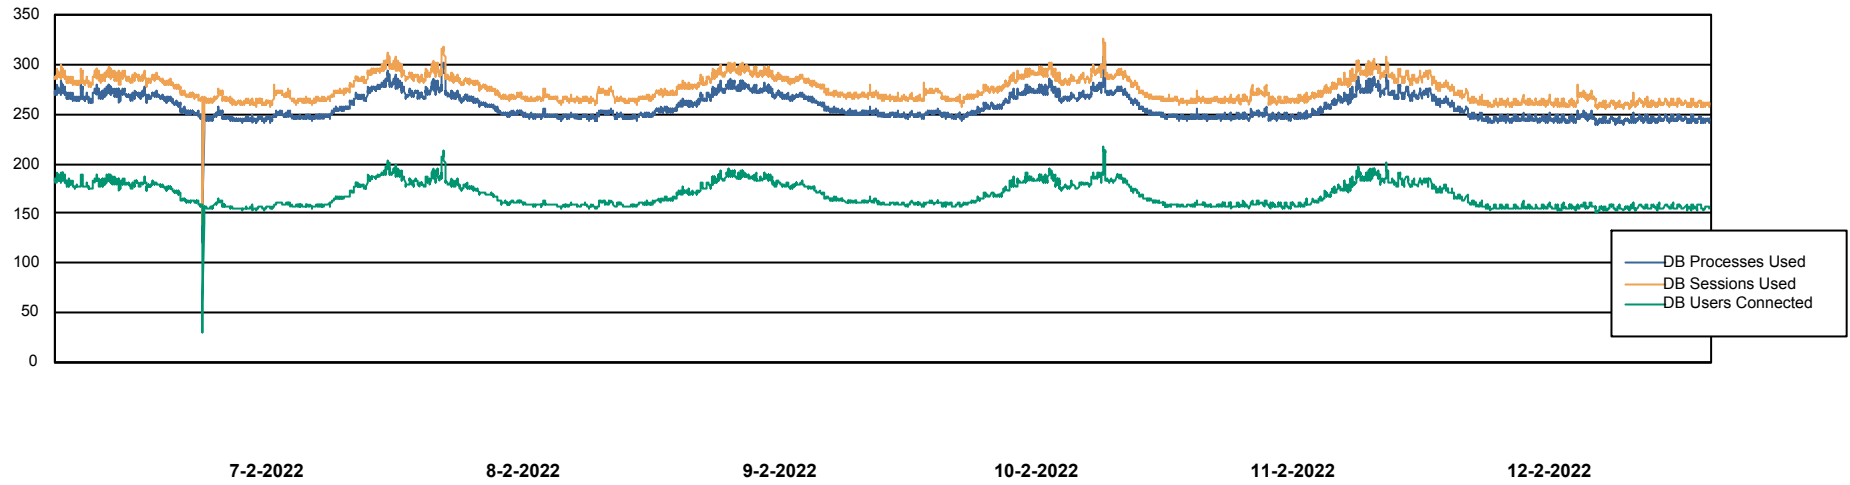

Weekly SLA Customer Report

Customer LTS(CleanLease)_Production
Database ID 126

Database Performance LTS_PROD_CLSABSBI01_BI

Weekly SLA Customer Report

Customer LTS(CleanLease)_Production
Database ID 126

Database Performance LTS_PROD_CLSABSD01_PRDB