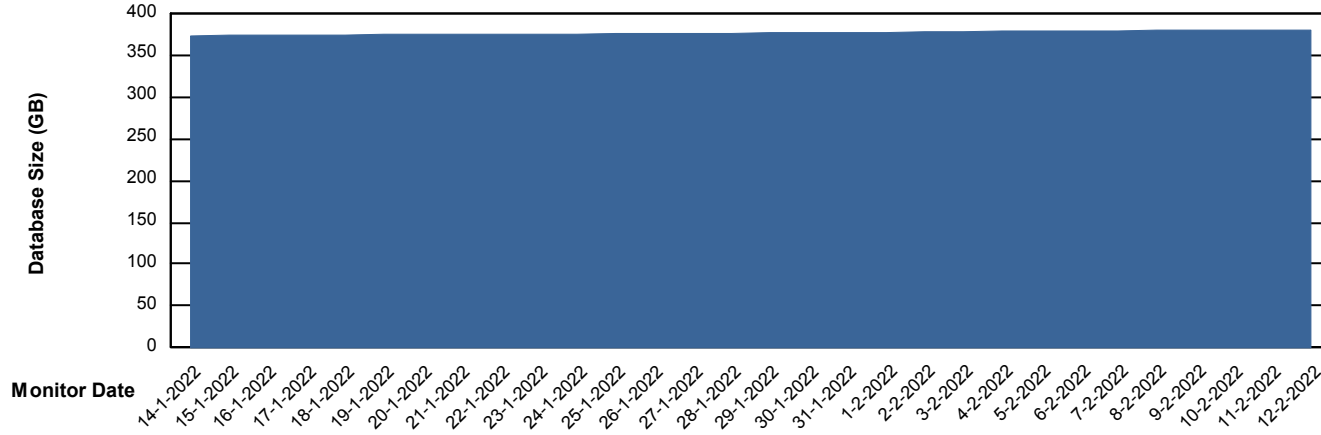

DATABASE SIZE LTS_PROD_CLSABSBI01_BI

Database growth over last month