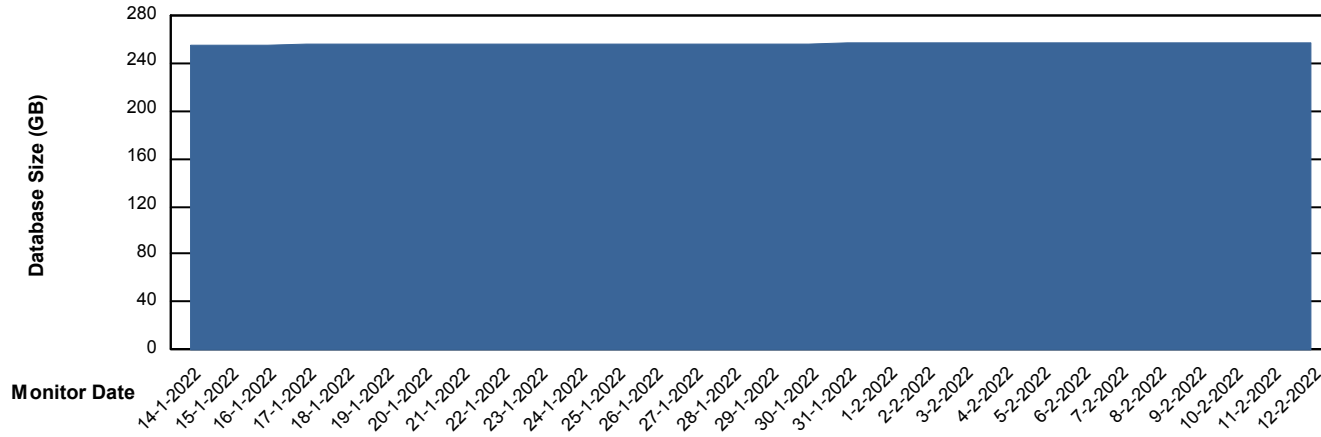

Database Performance LLGDB_Standby_TS2

DB Processes Max 0
DB Processes Max 300
DB Processes Max 4

Weekly SLA Customer Report

Customer LLG_Production
Database ID 53

Database Performance LLGDBBI_Production

DB Processes Max 1,000

Weekly SLA Customer Report

Customer LLG_Production
Database ID 53

DATABASE SIZE LLGDB_Production

Database growth over last month

DATABASE SIZE LLGDBBI_Production

Database growth over last month

Weekly SLA Customer Report