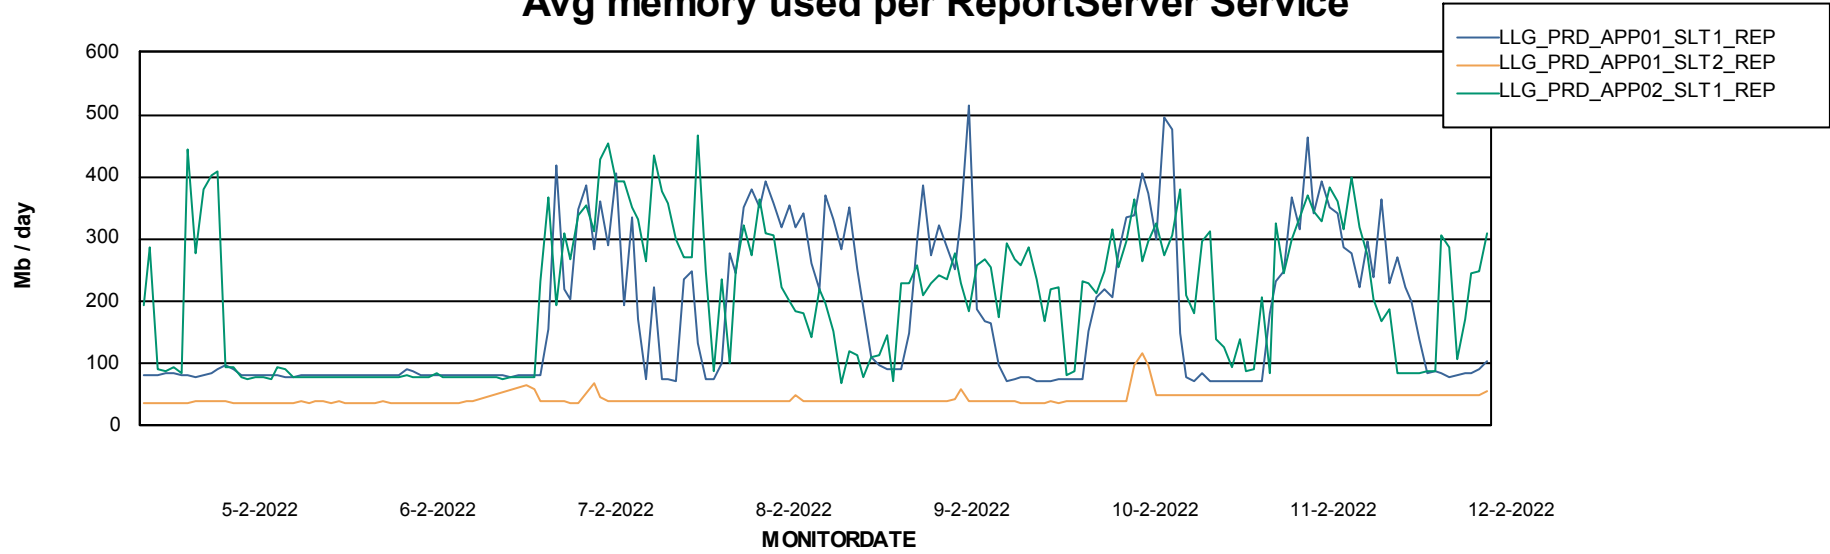

ABSSolute Application Server Services

Avg memory used per ReportServer Service