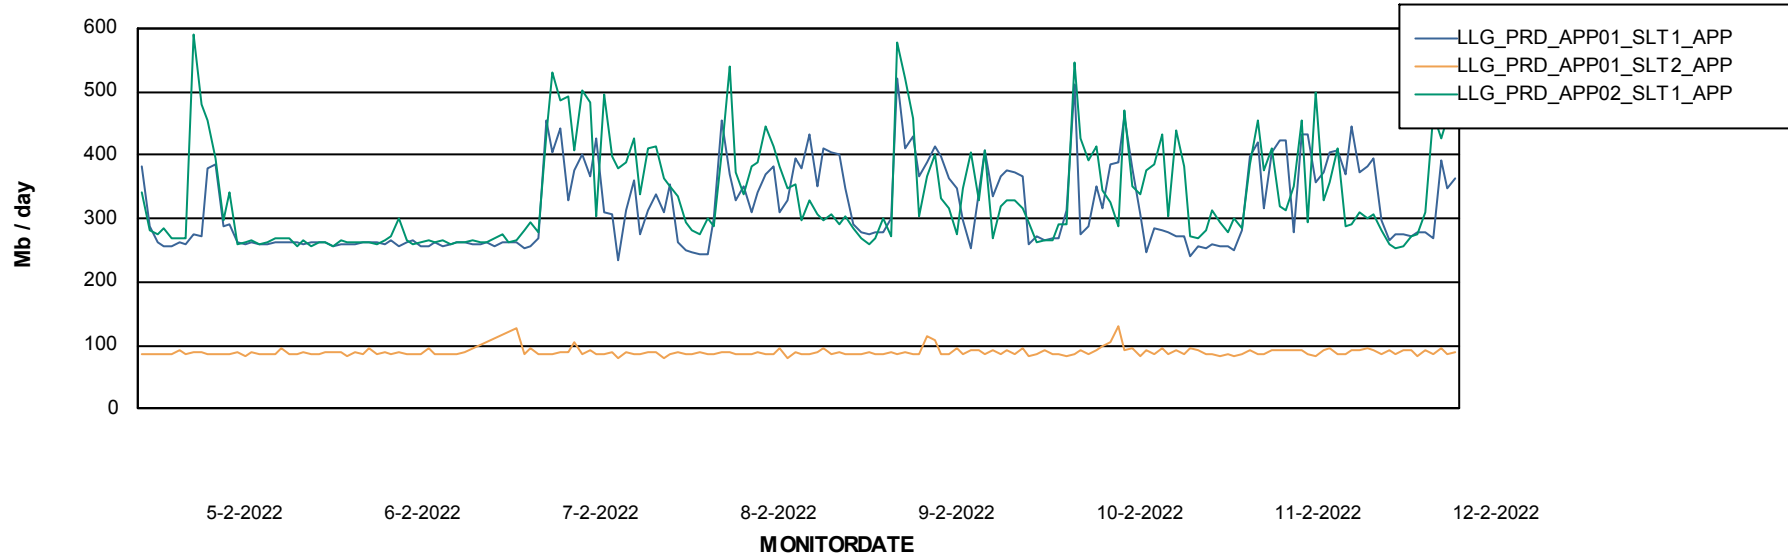

ABSSolute Application Server Services

Avg memory used per ABS Server Service