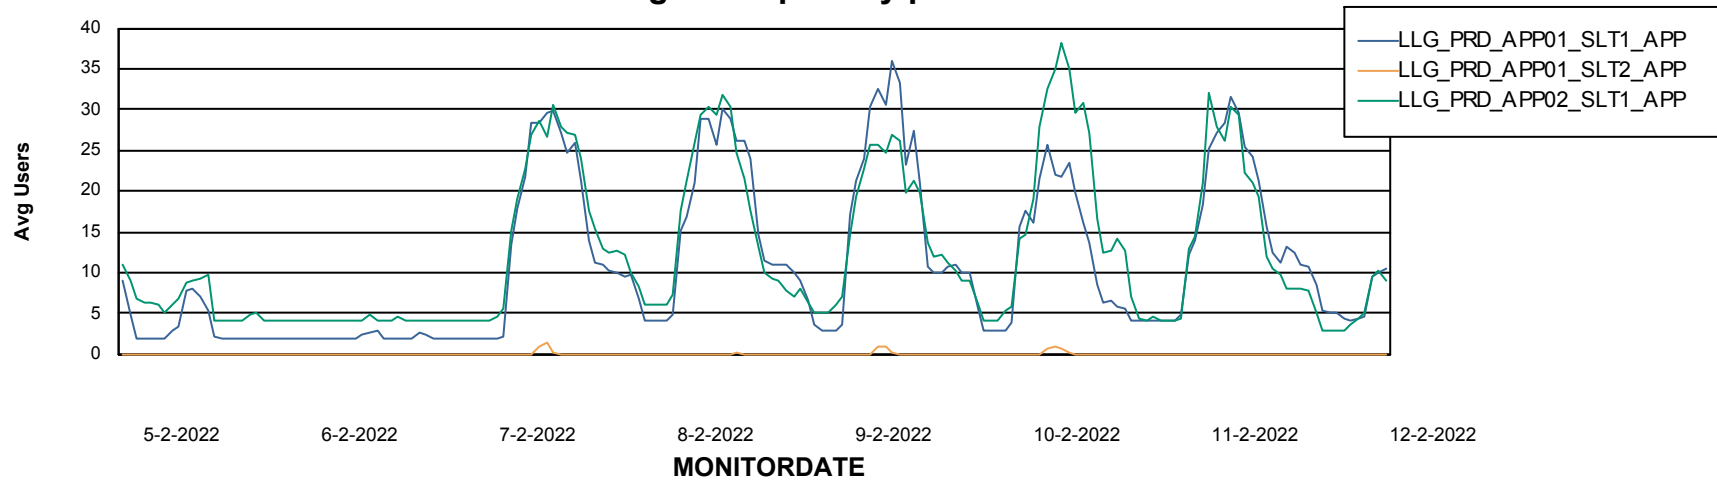

Avg users per day per ABS server