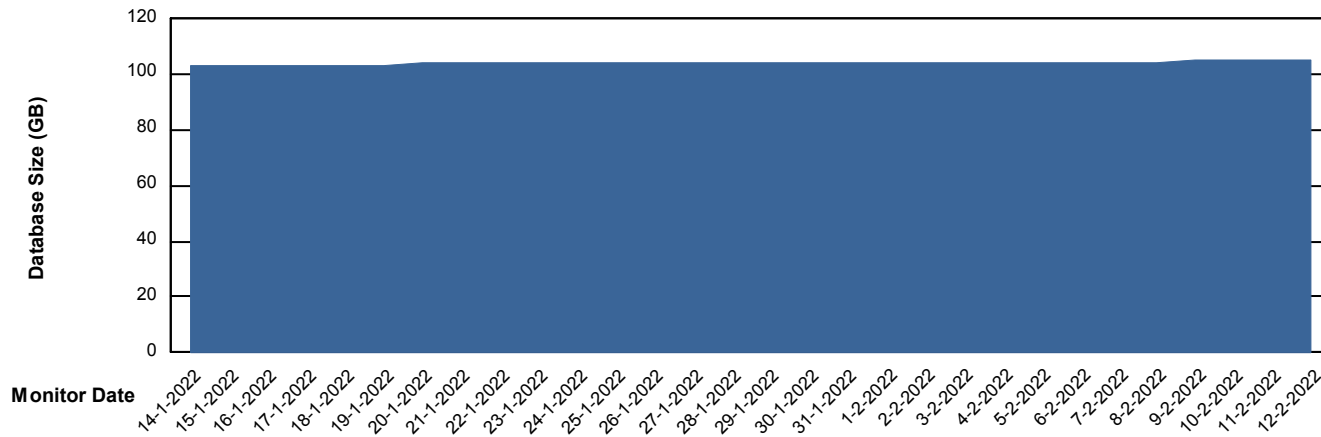

Weekly SLA Customer Report

Customer LLG_Production
Database ID 53

DATABASE SIZE LLGDB_Production

Database growth over last month

DATABASE SIZE LLGDBBI_Production

Database growth over last month

Weekly SLA Customer Report