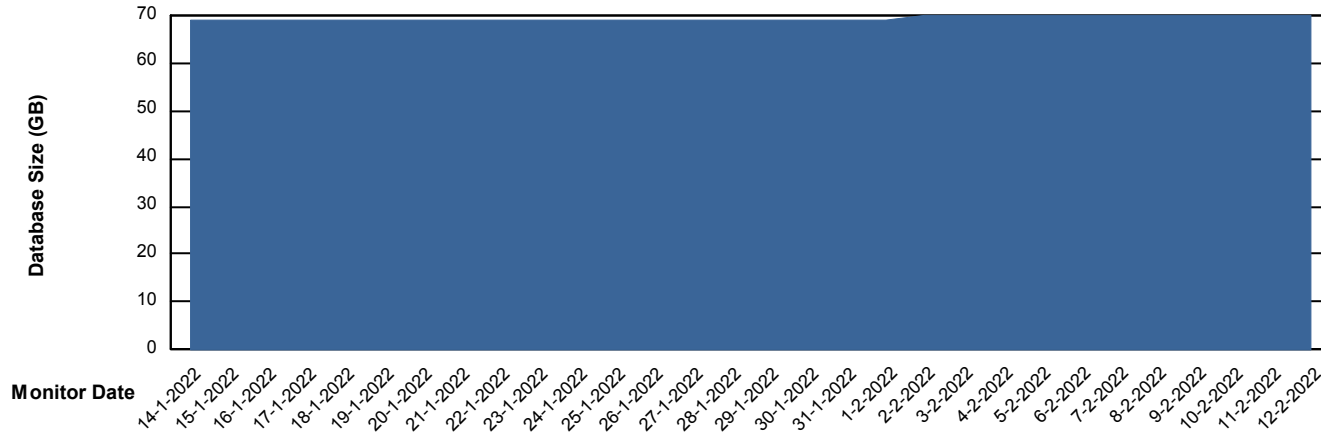

DB Processes Max 1,000

Weekly SLA Customer Report

Customer KLA_Production
Database ID 65

DATABASE SIZE KLA_PRD_KLAHQORA03_DB

Database growth over last month

DATABASE SIZE KLA_TST_KLAHQORA04_DB

Database growth over last month