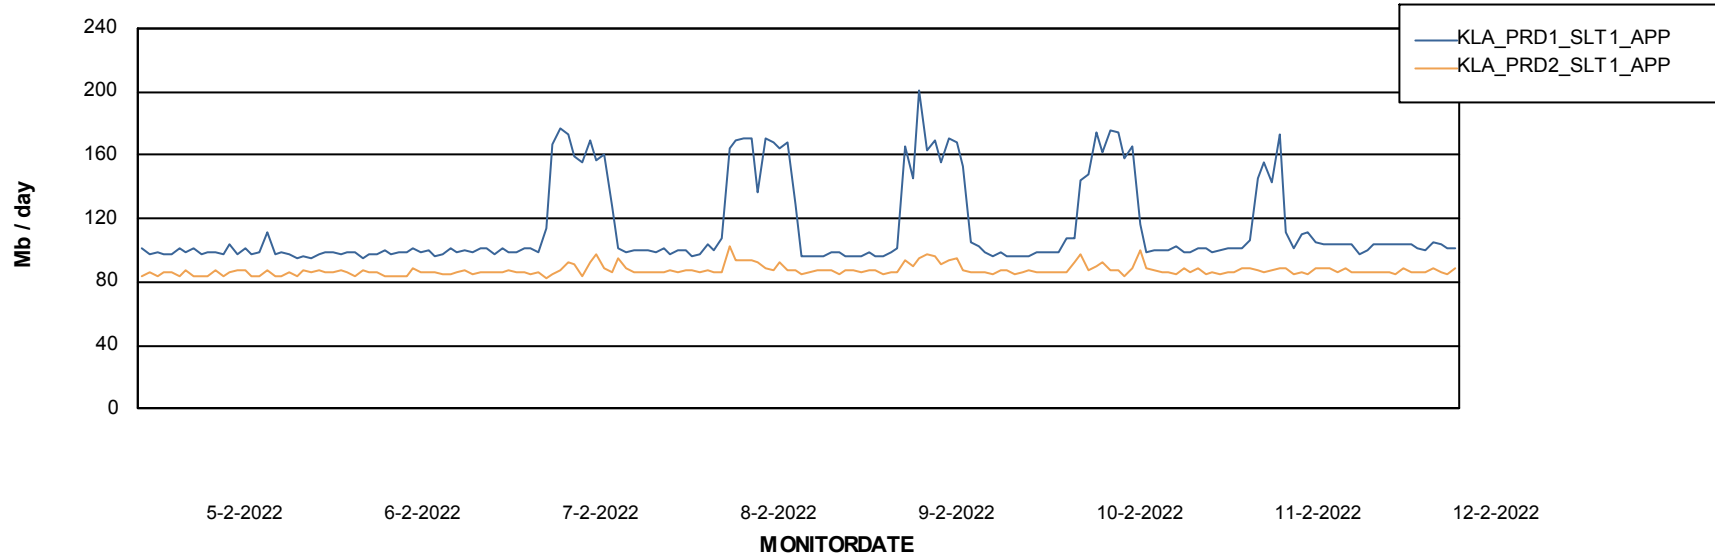

ABSSolute Application Server Services

Avg memory used per ABS Server Service