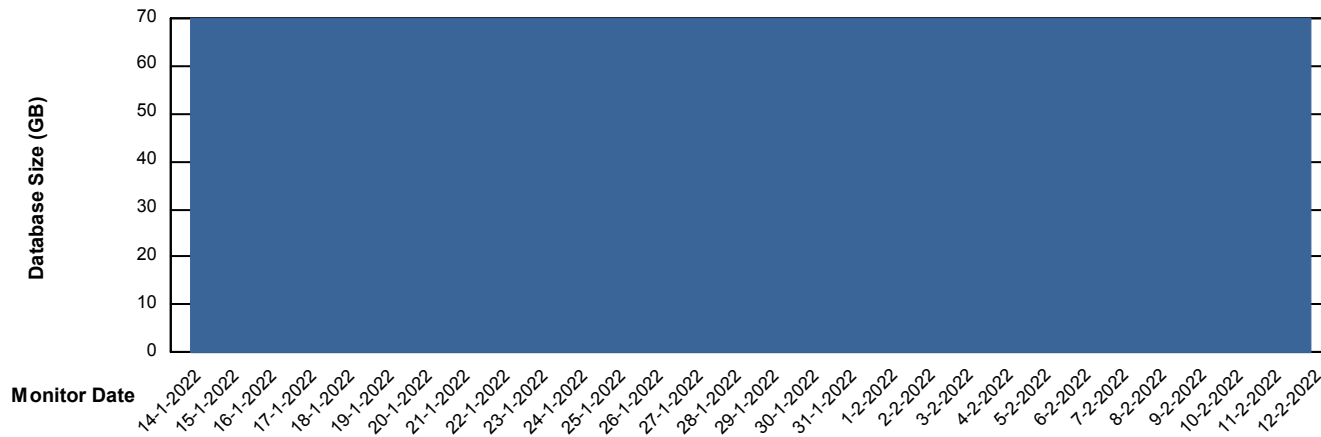

DB Processes Max 1,000

Weekly SLA Customer Report

Customer KLA_Production
Database ID 65

DATABASE SIZE KLA_PRD_KLAHQORA03_DB

Database growth over last month

DATABASE SIZE KLA_TST_KLAHQORA04_DB

Database growth over last month