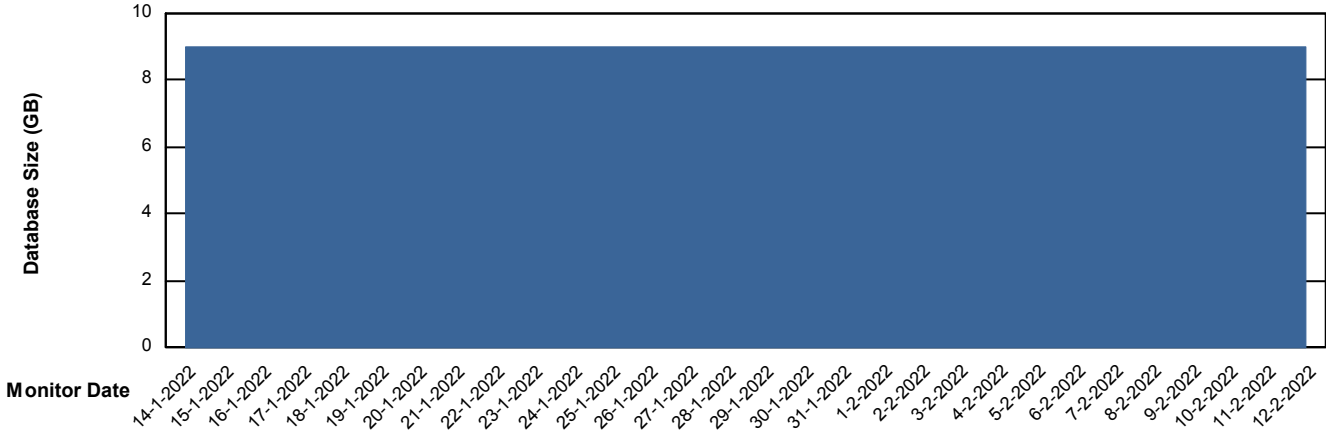

Weekly SLA Customer Report

Customer KBR_Production
Database ID 117

Database Performance KBR_PRD_DB-SRV1_DB

Weekly SLA Customer Report

Customer KBR_Production
 Database ID 117

DATABASE SIZE KBR_PRD_DB-SRV1_DB

Database growth over last month

Database Tablespace KBR_PRD_DB-SRV1_DB

Date	Tablespace Name	Filesize (Gb)	Usedsize (Gb)	Percentage free
12-2-2022	ABSDATA	4	2	39
	INDX	8	0	94
11-2-2022	ABSDATA	4	2	39
	INDX	8	0	94
10-2-2022	ABSDATA	4	2	39
	INDX	8	0	94
9-2-2022	ABSDATA	4	2	39
	INDX	8	0	94
8-2-2022	ABSDATA	4	2	39
	INDX	8	0	94
7-2-2022	ABSDATA	4	2	40
	INDX	8	0	94
6-2-2022	ABSDATA	4	2	40
	INDX	8	0	94