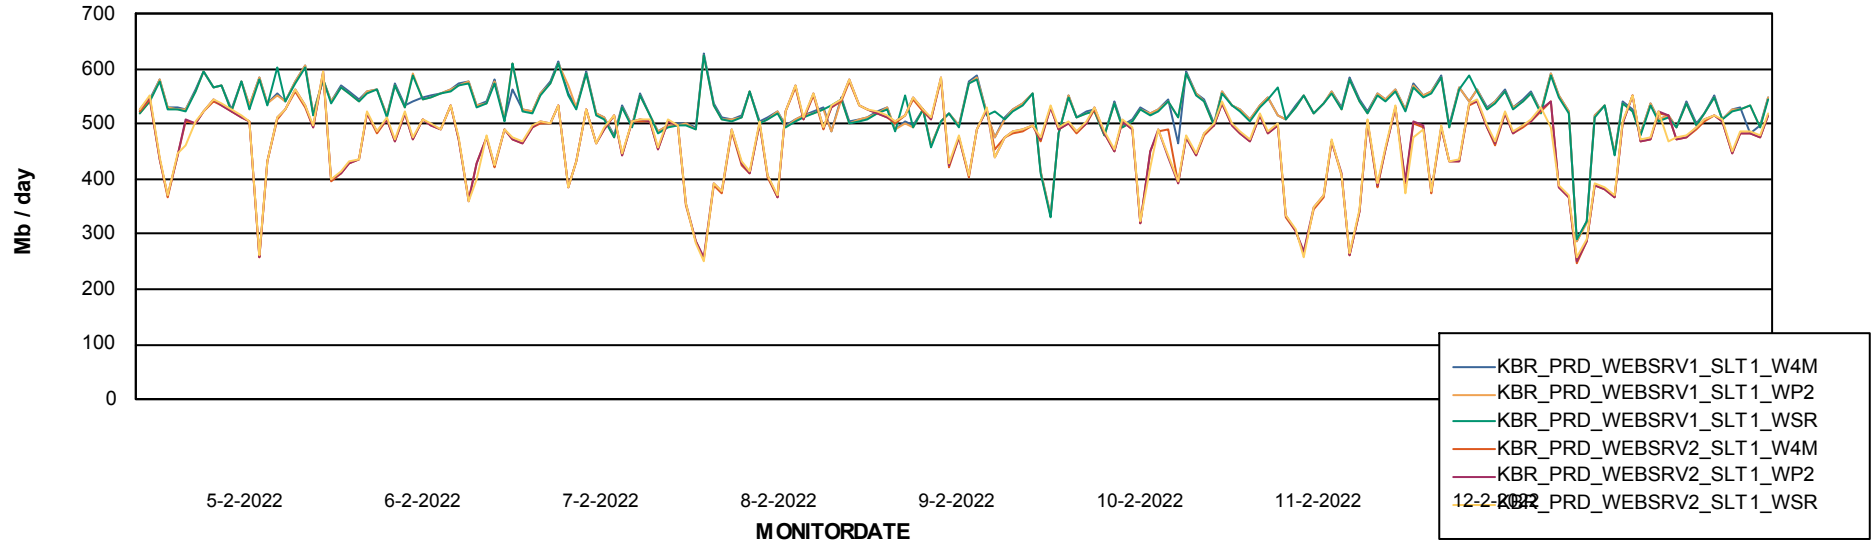

ABSSolute Web Component Services

Avg memory used per ABS Web component