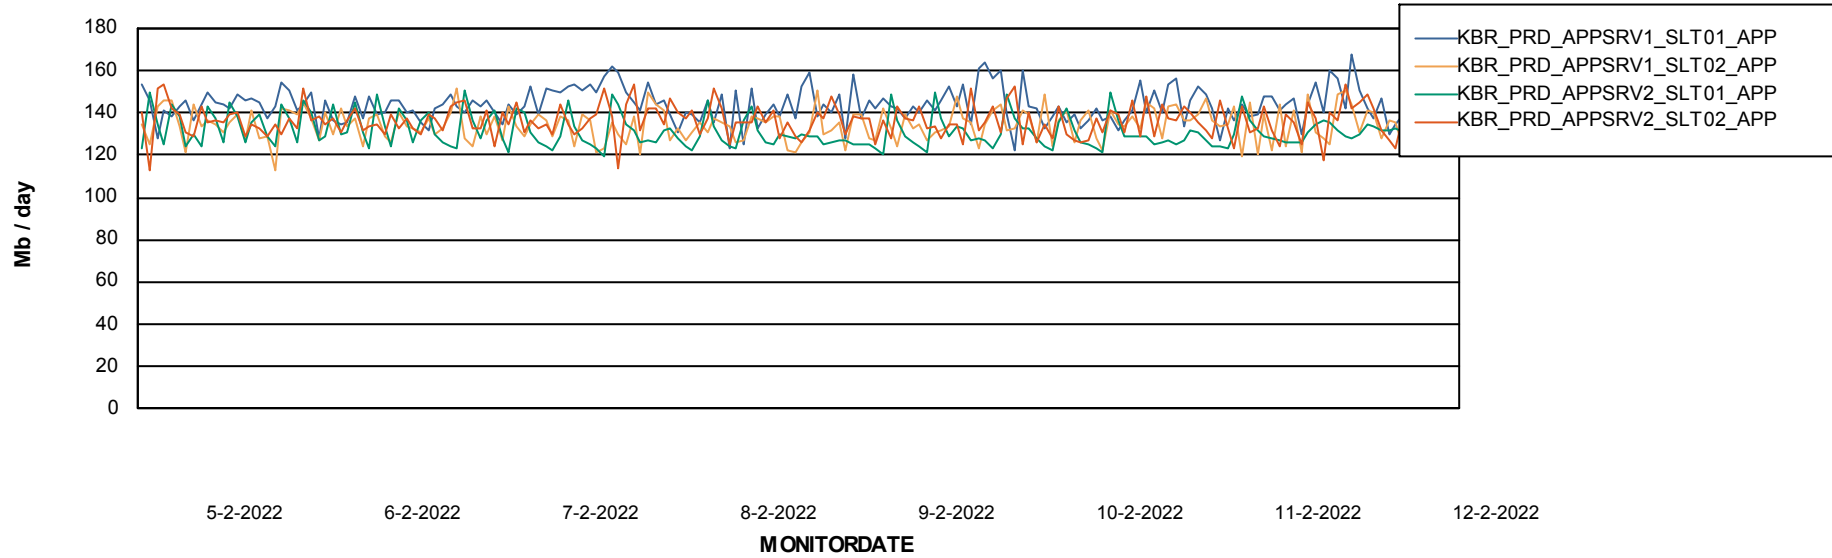

Database growth over last month

Database Tablespace KBR_PRD_DB-SRV1_DB

Date	Tablespace Name	Filesize (Gb)	Usedsize (Gb)	Percentage free
12-2-2022	ABSDATA	4	2	39
	INDX	8	0	94
11-2-2022	ABSDATA	4	2	39
	INDX	8	0	94
10-2-2022	ABSDATA	4	2	39
	INDX	8	0	94
9-2-2022	ABSDATA	4	2	39
	INDX	8	0	94
8-2-2022	ABSDATA	4	2	39
	INDX	8	0	94
7-2-2022	ABSDATA	4	2	40
	INDX	8	0	94
6-2-2022	ABSDATA	4	2	40
	INDX	8	0	94

Weekly SLA Customer Report

Customer KBR_Production
Database ID 117

ABSSolute Application Server Services

Avg memory used per ABS Server Service

Weekly SLA Customer Report

Customer KBR_Production
Database ID 117