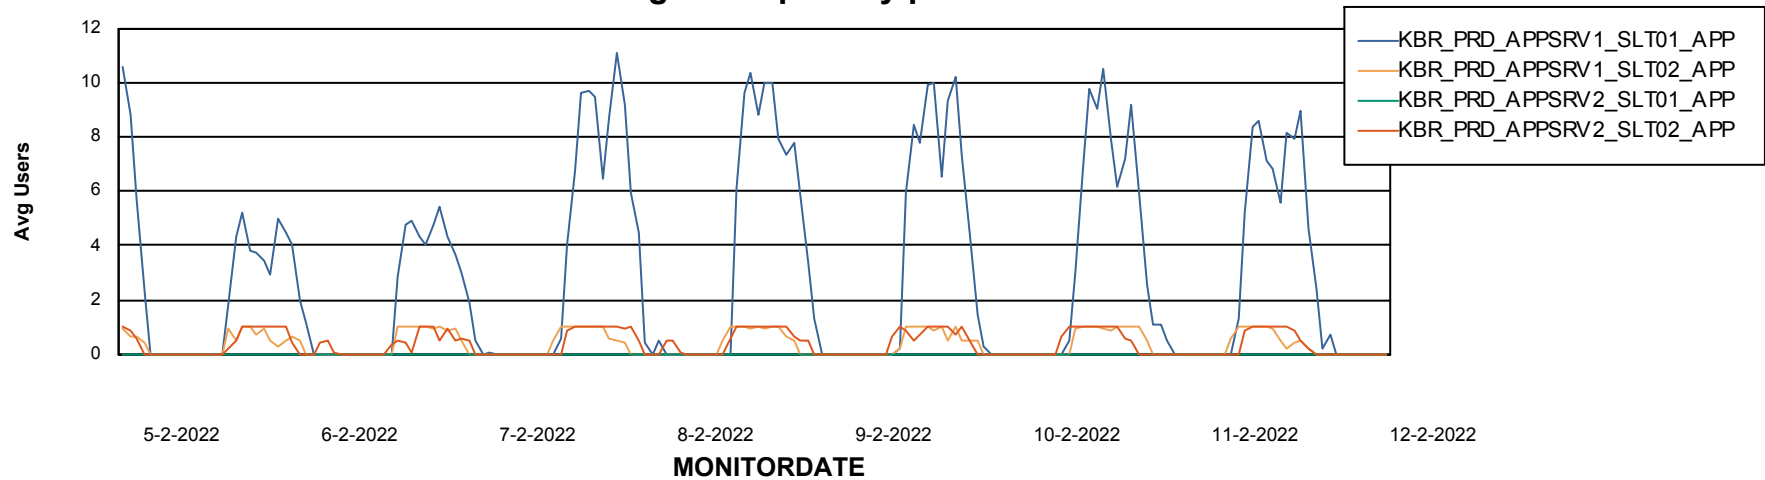

Avg users per day per ABS server