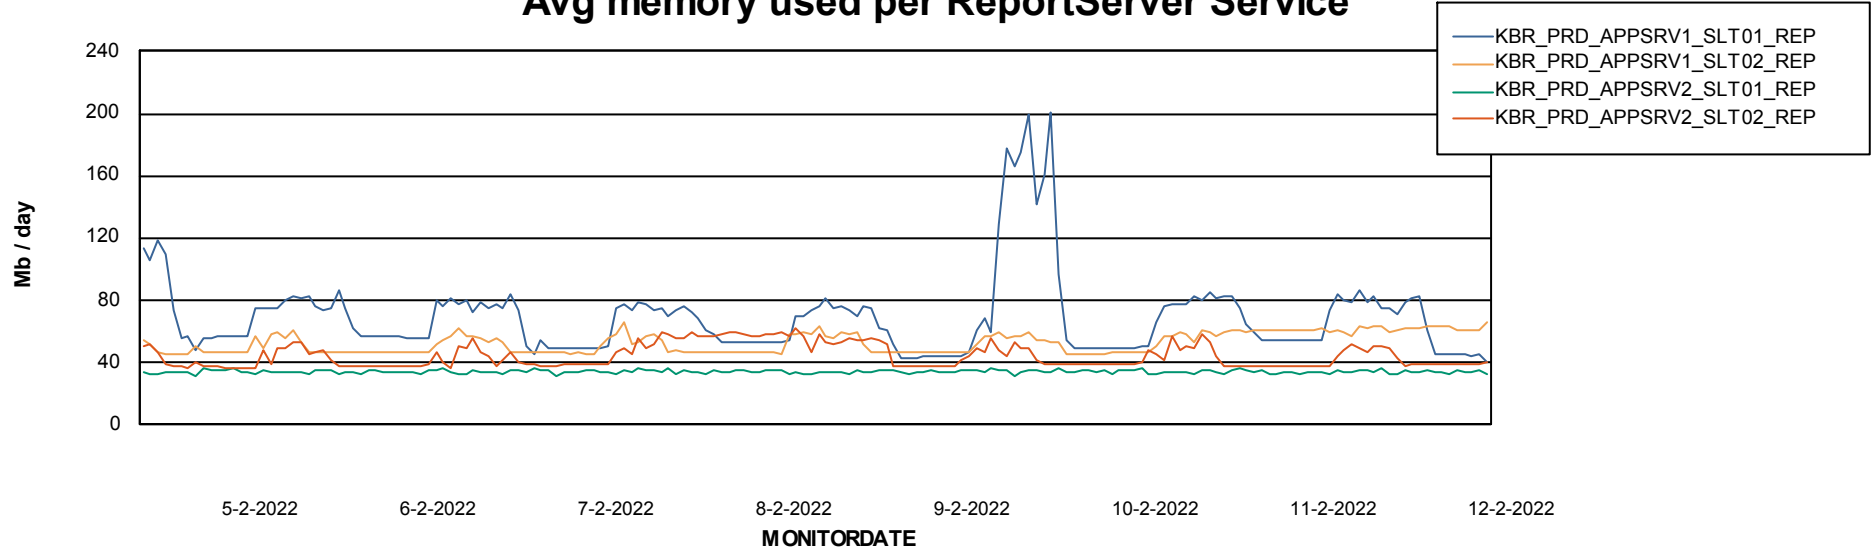

ABSSolute Application Server Services

Avg memory used per ReportServer Service