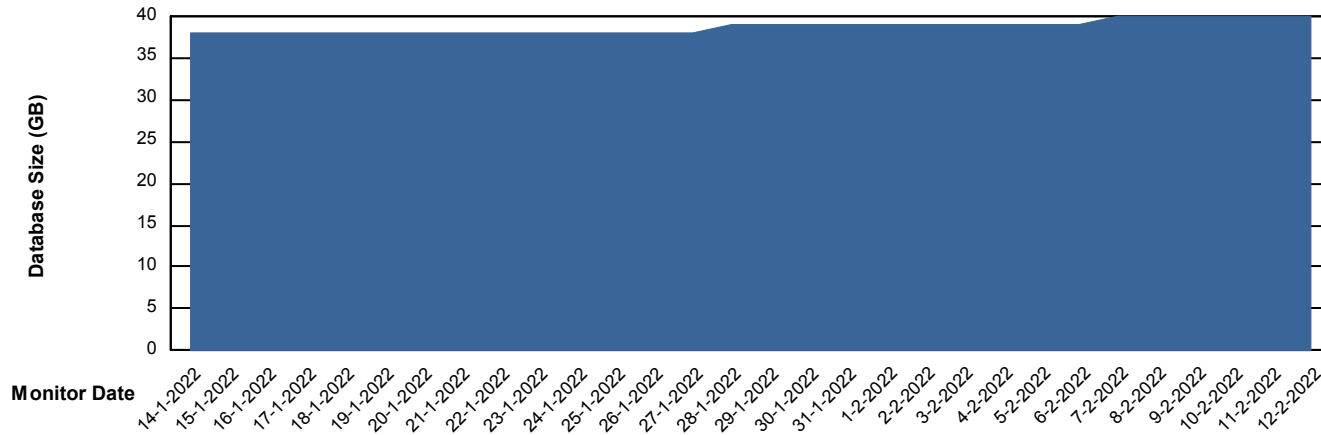

DATABASE SIZE HUE_PRD_S-ORAPROD_DB

Database growth over last month