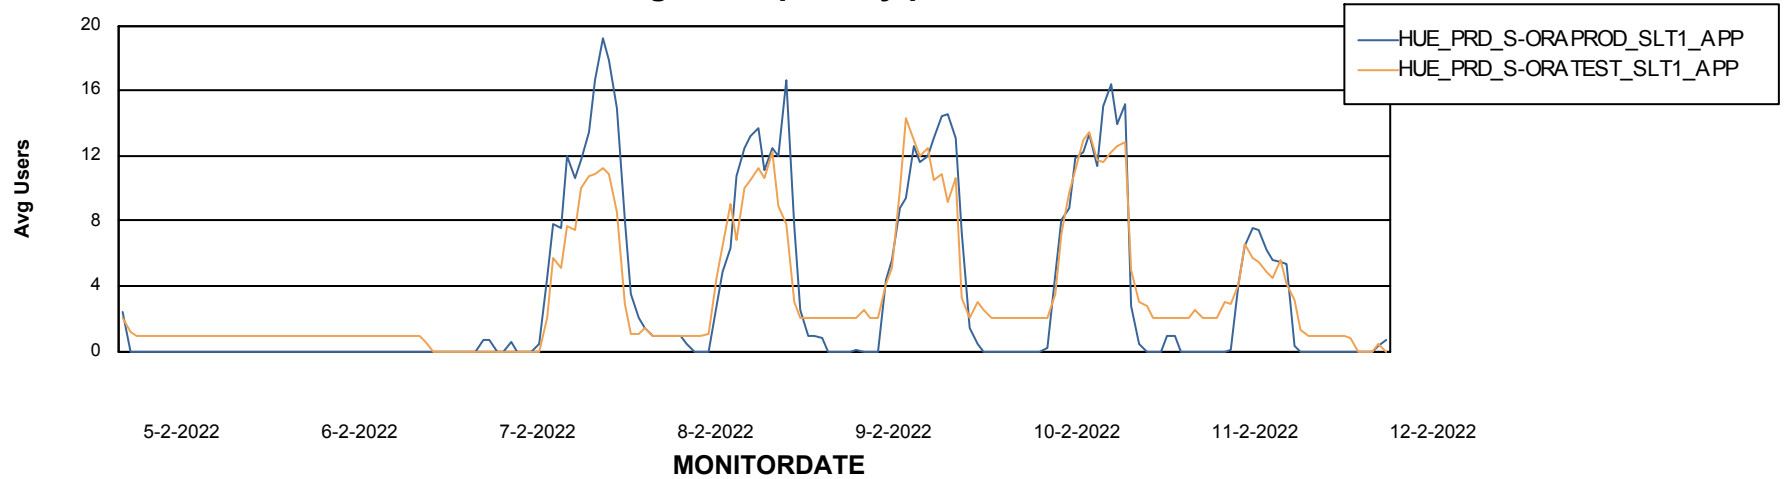

Avg users per day per ABS server