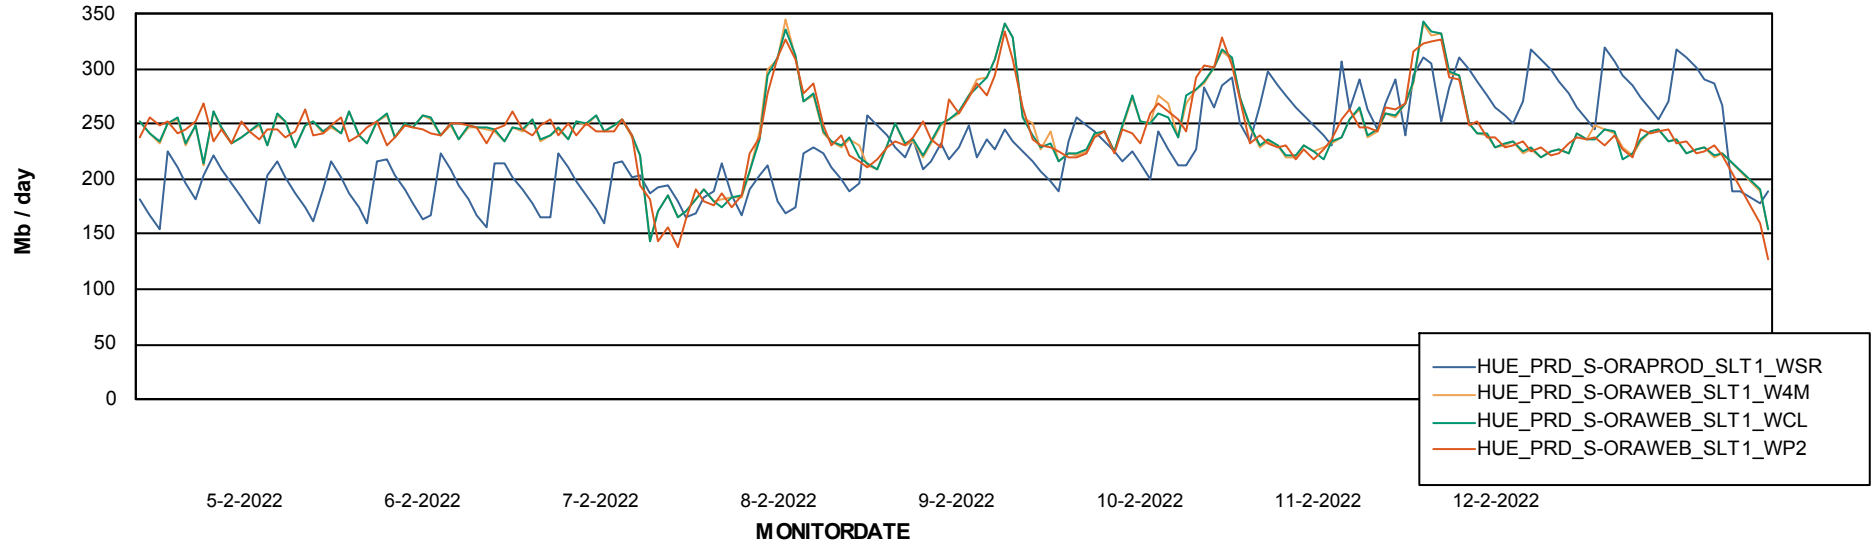

ABSSolute Web Component Services

Avg memory used per ABS Web component