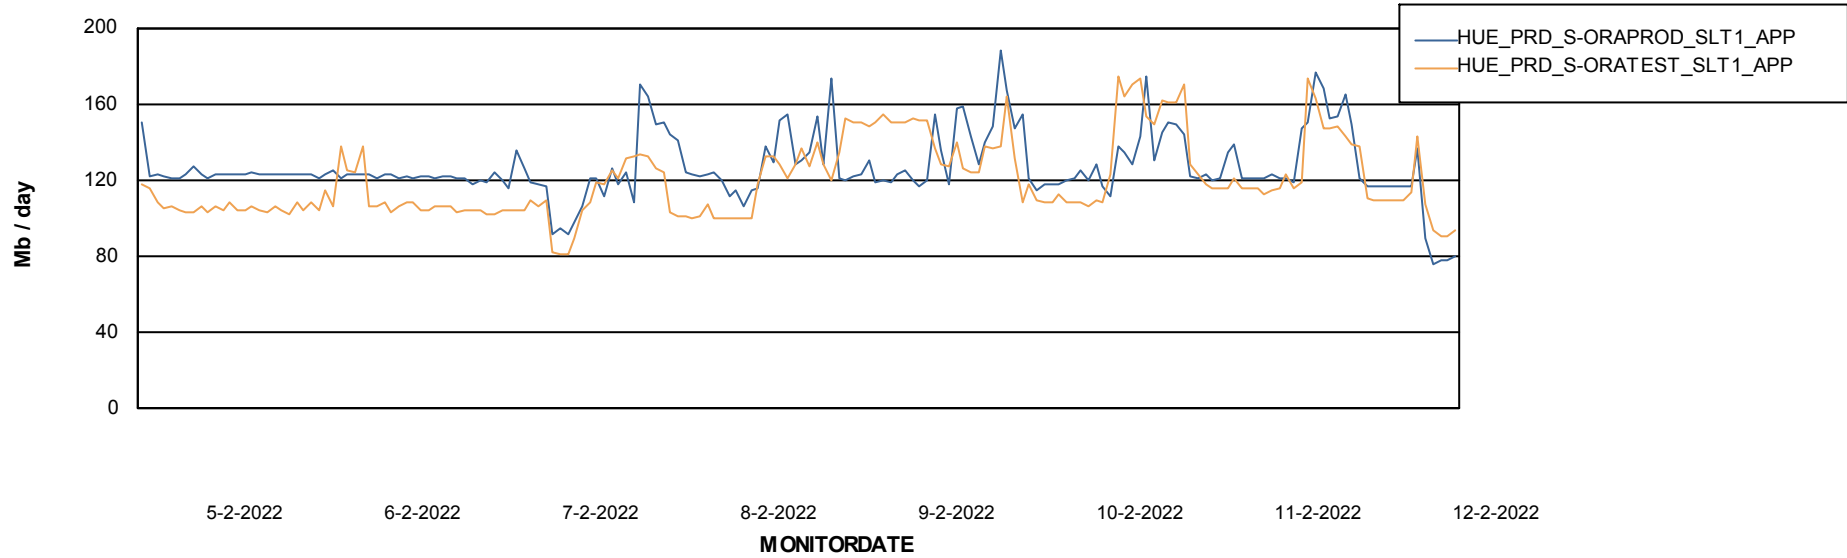

ABSSolute Application Server Services

Avg memory used per ABS Server Service