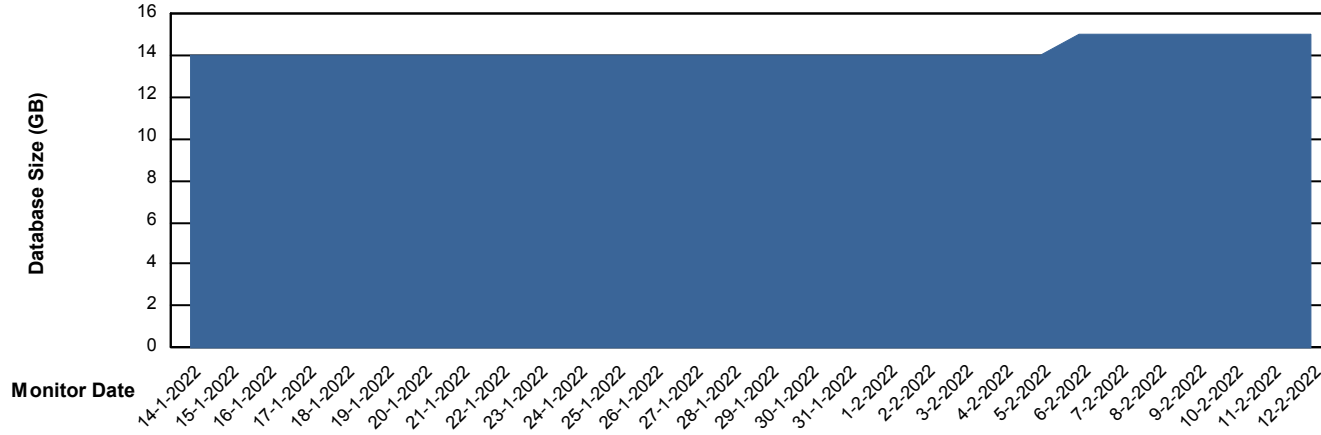

DATABASE SIZE HUE_PRD_S-ORABI_DB

Database growth over last month