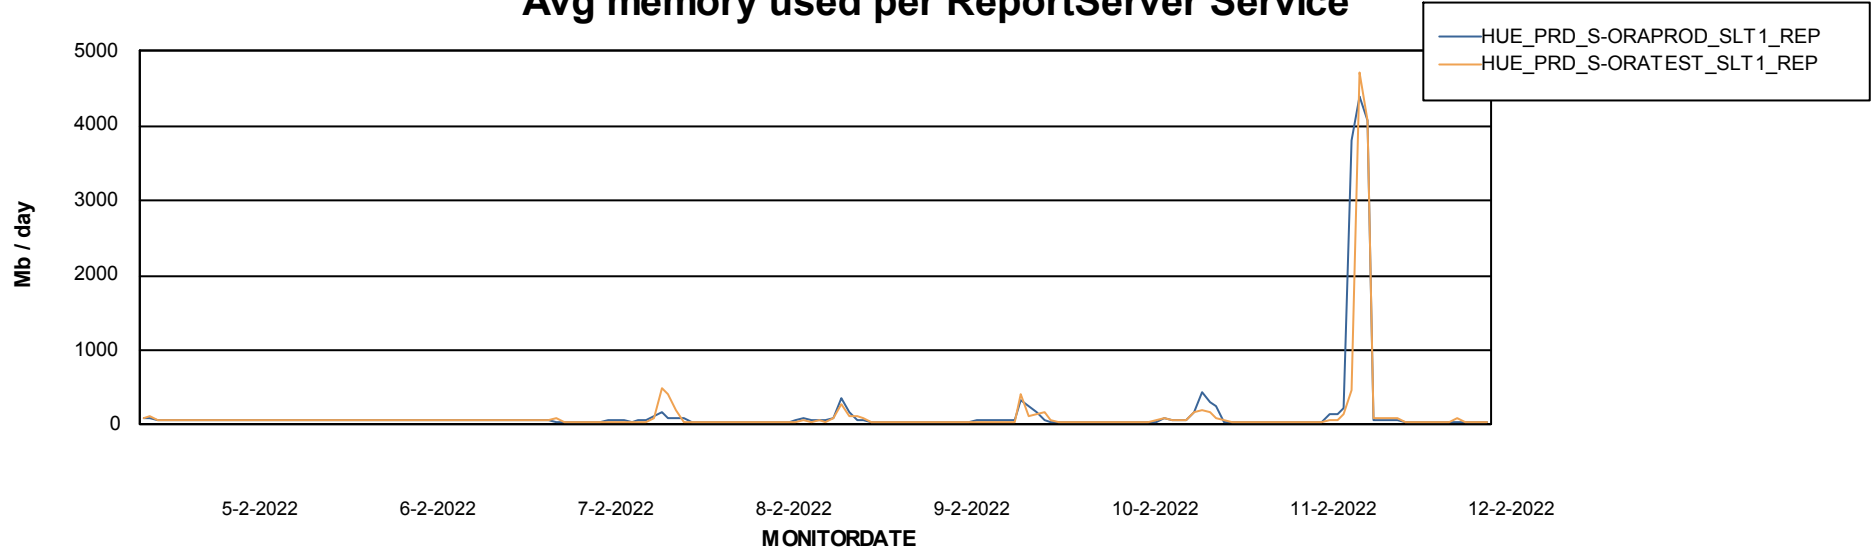

ABSSolute Application ReportServer Services

Avg memory used per ReportServer Service