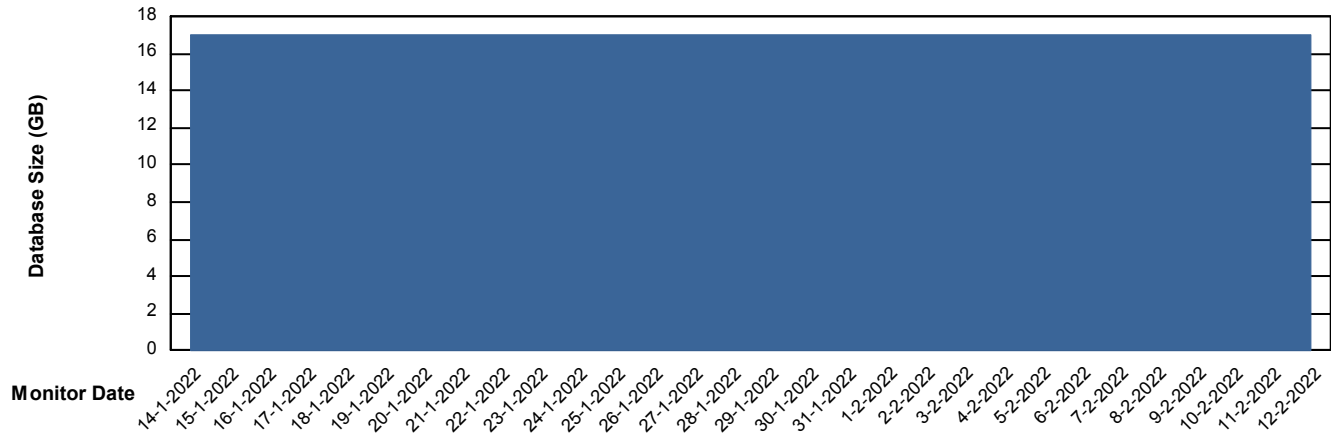

DATABASE SIZE EUT_URM_PRD_URVINA26_DB

Database growth over last month