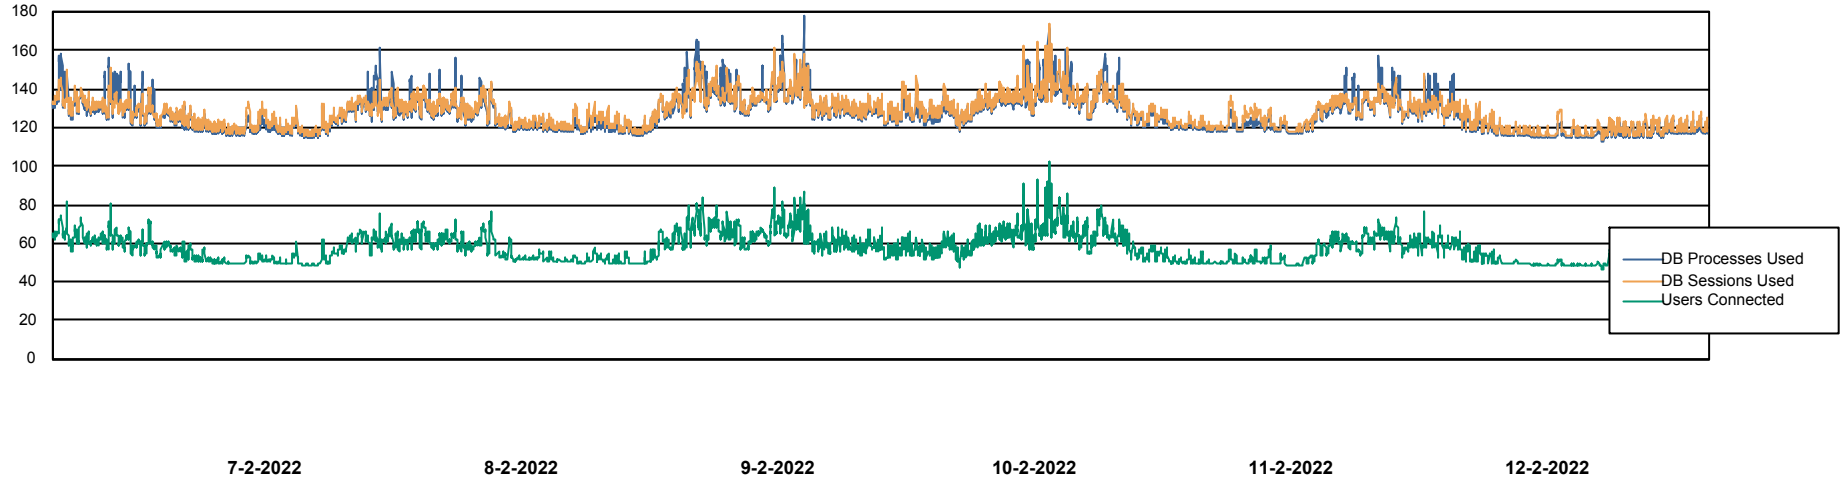

Database Performance ELJDB_Production

DB Processes Max 600
DB Sessions Max 924