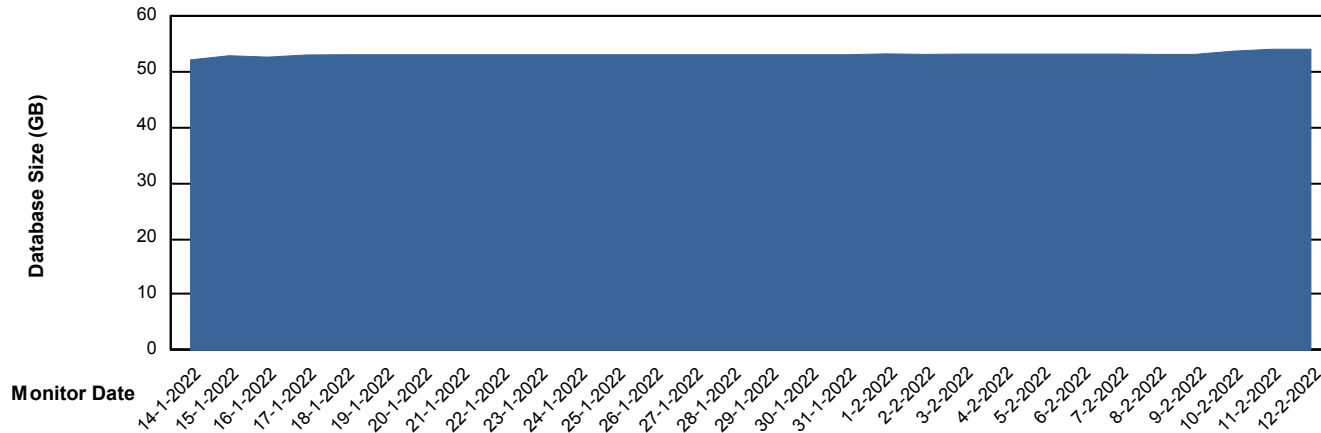

Weekly SLA Customer Report

Customer ELJ Production
Database ID 72

DATABASE SIZE ELJDB_PRD_BI

Database growth over last month

DATABASE SIZE ELJDB_Production

Database growth over last month

Weekly SLA Customer Report