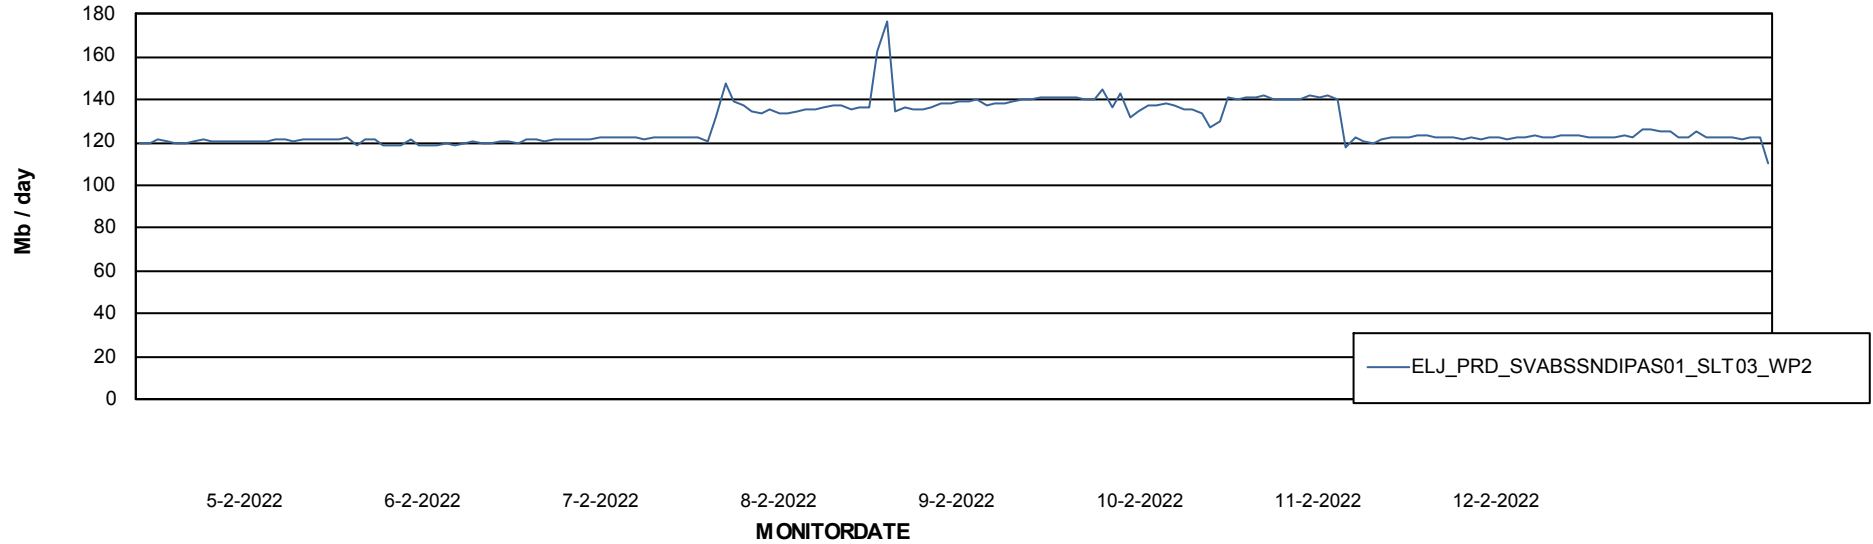

ABSSolute Application ReportServer Services

Avg memory used per ReportServer Service

Weekly SLA Customer Report

Customer ELJ Production
Database ID 72

ABSSolute Web Component Services

Avg memory used per ABS Web component