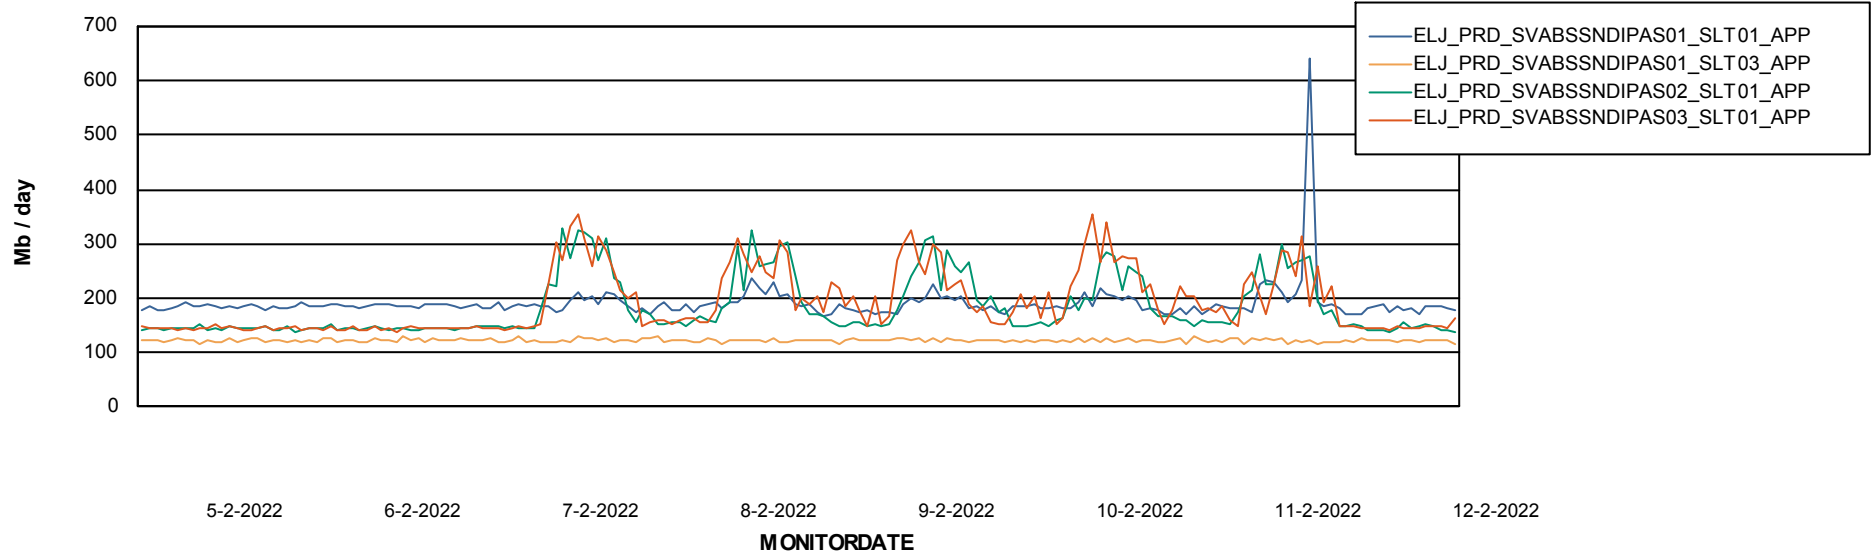

BI Status and last ETL error for ELJDB_PRD_BI

	zo 6/2/2022	ma 7/2/2022	di 8/2/2022	wo 9/2/2022	do 10/2/2022	vr 11/2/2022	za 12/2/2022
ABS DataWarehouse ETL Health	OK	OK	OK	OK	OK	OK	OK
ABS DWHStaging ETL Health	OK	OK	OK	OK	OK	OK	OK

Weekly SLA Customer Report

Customer ELJ Production
Database ID 72

ABSSolute Application Server Services

Avg memory used per ABS Server Service

Avg users per day per ABS server

Weekly SLA Customer Report

Customer ELJ Production
Database ID 72