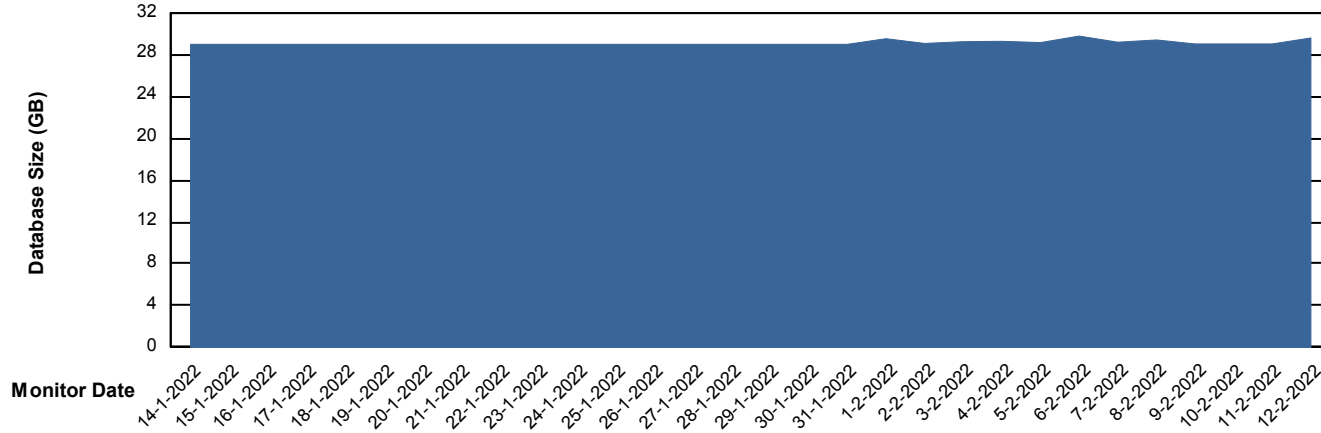

Database Performance ELJDB_Production

DB Processes Max 600
DB Sessions Max 924

Weekly SLA Customer Report

Customer ELJ Production
Database ID 72

Database Performance ELJDB_Standby

DB Processes Max 600
DB Sessions Max 924

Weekly SLA Customer Report

Customer ELJ Production
Database ID 72

DATABASE SIZE ELJDB_PRD_BI

Database growth over last month

DATABASE SIZE ELJDB_Production

Database growth over last month

Weekly SLA Customer Report