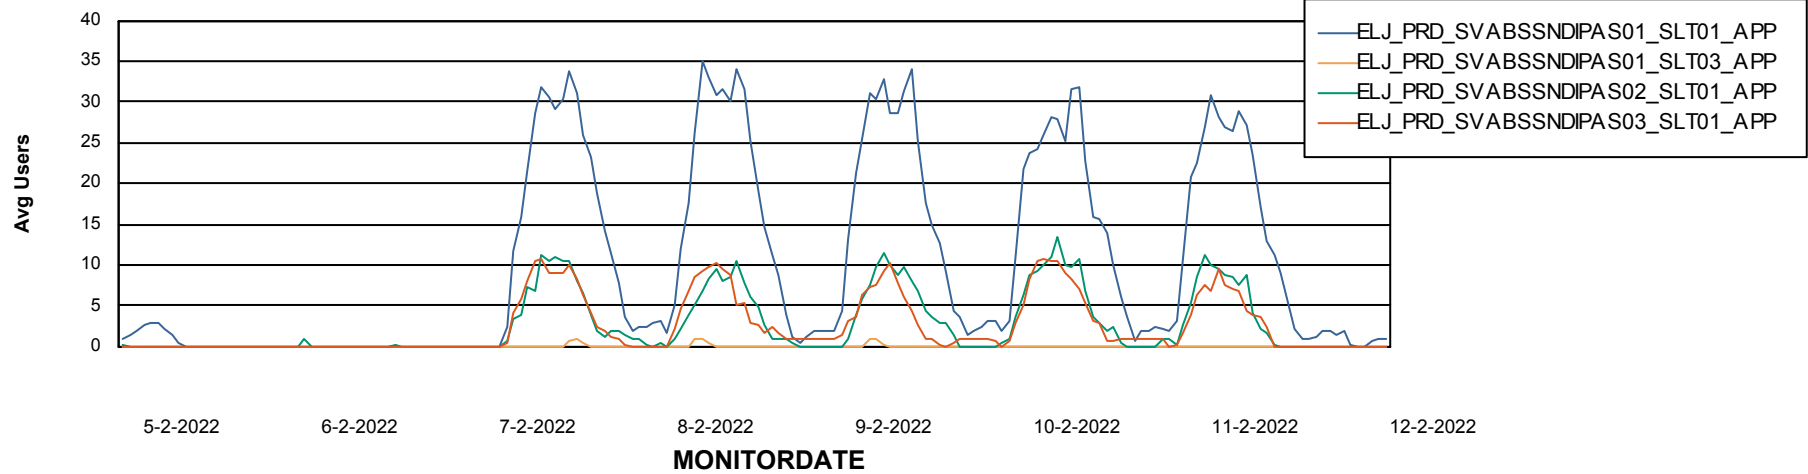

Weekly SLA Customer Report

Customer ELJ Production
Database ID 72

ABSSolute Application Server Services

Avg memory used per ABS Server Service

Avg users per day per ABS server

Weekly SLA Customer Report

Customer ELJ Production
Database ID 72