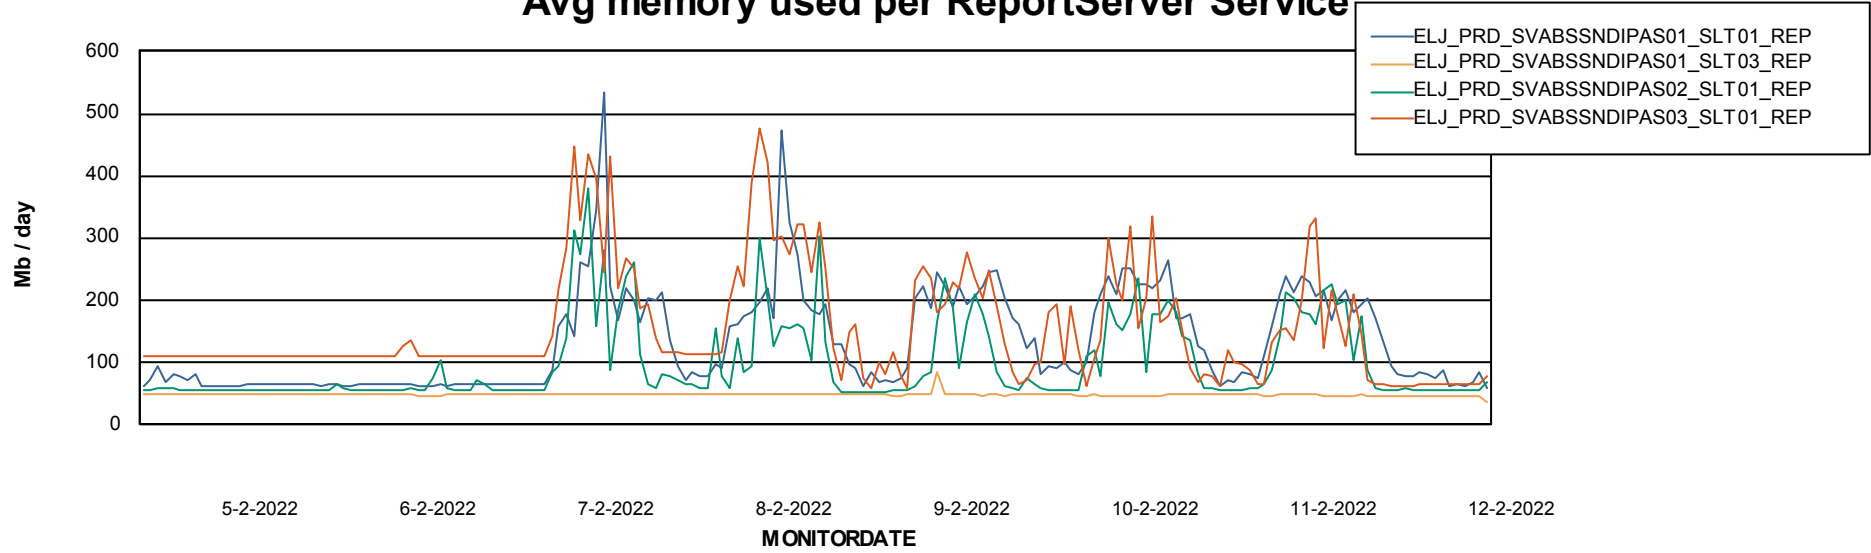

ABSSolute Application ReportServer Services

Avg memory used per ReportServer Service