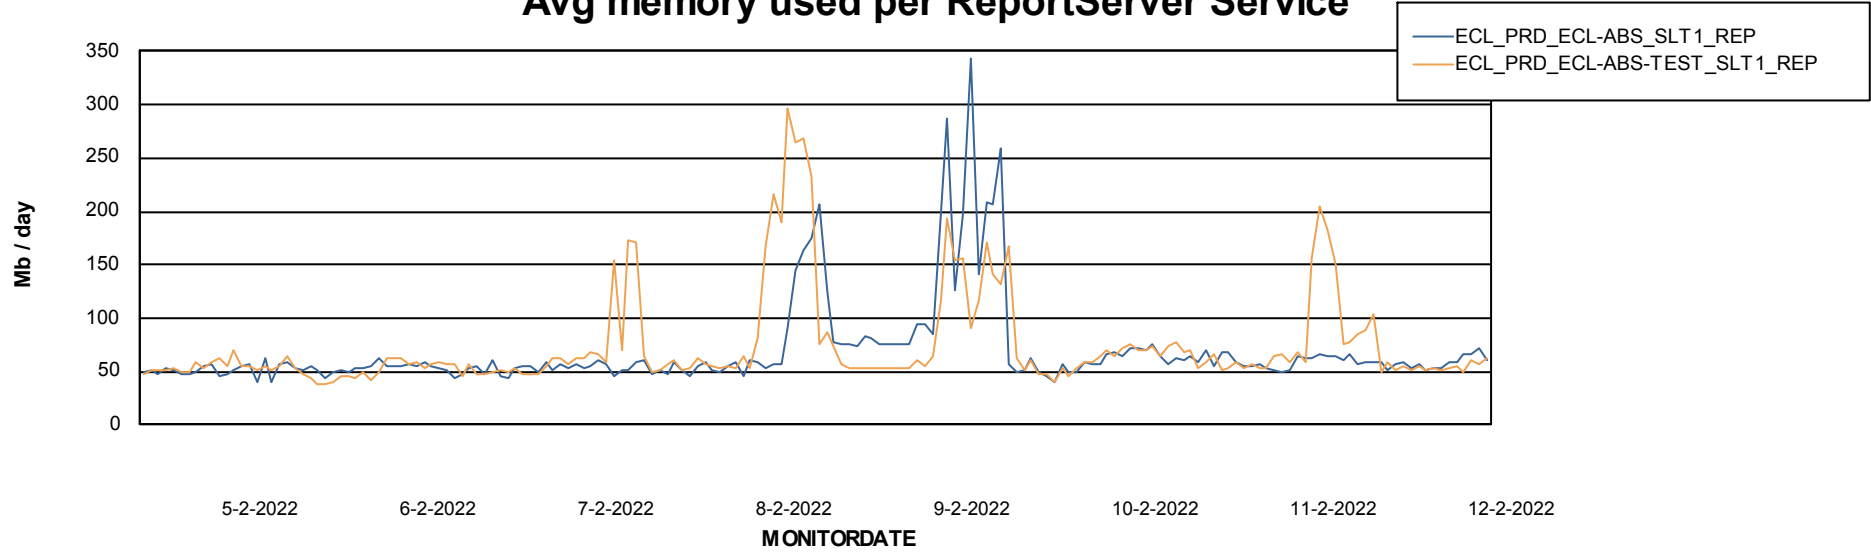

ABSSolute Application ReportServer Services

Avg memory used per ReportServer Service