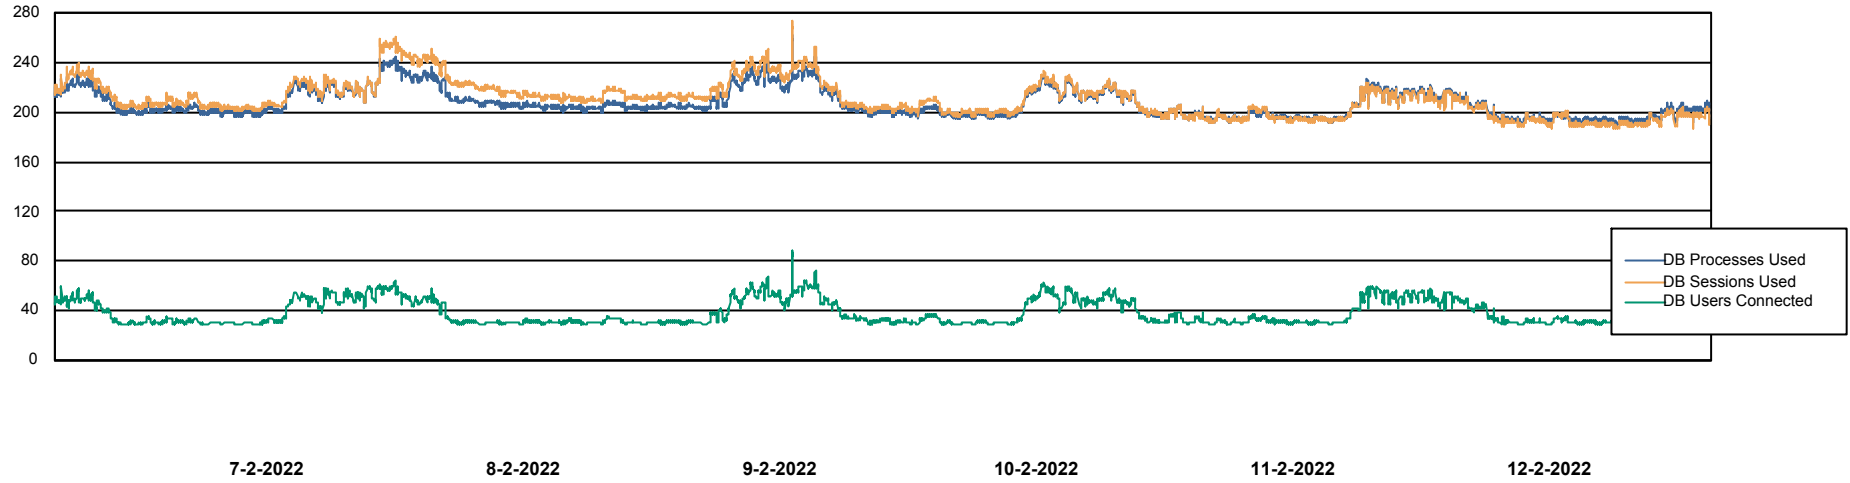

Weekly SLA Customer Report

Customer ECL_Production
Database ID 77

Harddisk Usage ECL_PRD_ECL-ABS-WEB

	Free disk space on C: (%)	Total disk space on C: (Gb)	Used disk space on C: (Gb)
12-2-2022	51	127	62
11-2-2022	50	0	63
10-2-2022	51	127	62
9-2-2022	51	127	62
8-2-2022	52	127	60
7-2-2022	53	127	59
6-2-2022	54	0	59

Weekly SLA Customer Report

Customer ECL_Production
Database ID 77

Database Performance ECLDB_Production

Weekly SLA Customer Report

Customer ECL_Production
Database ID 77

Database Performance ECLDB_Standby

DATABASE SIZE ECLDB_Production