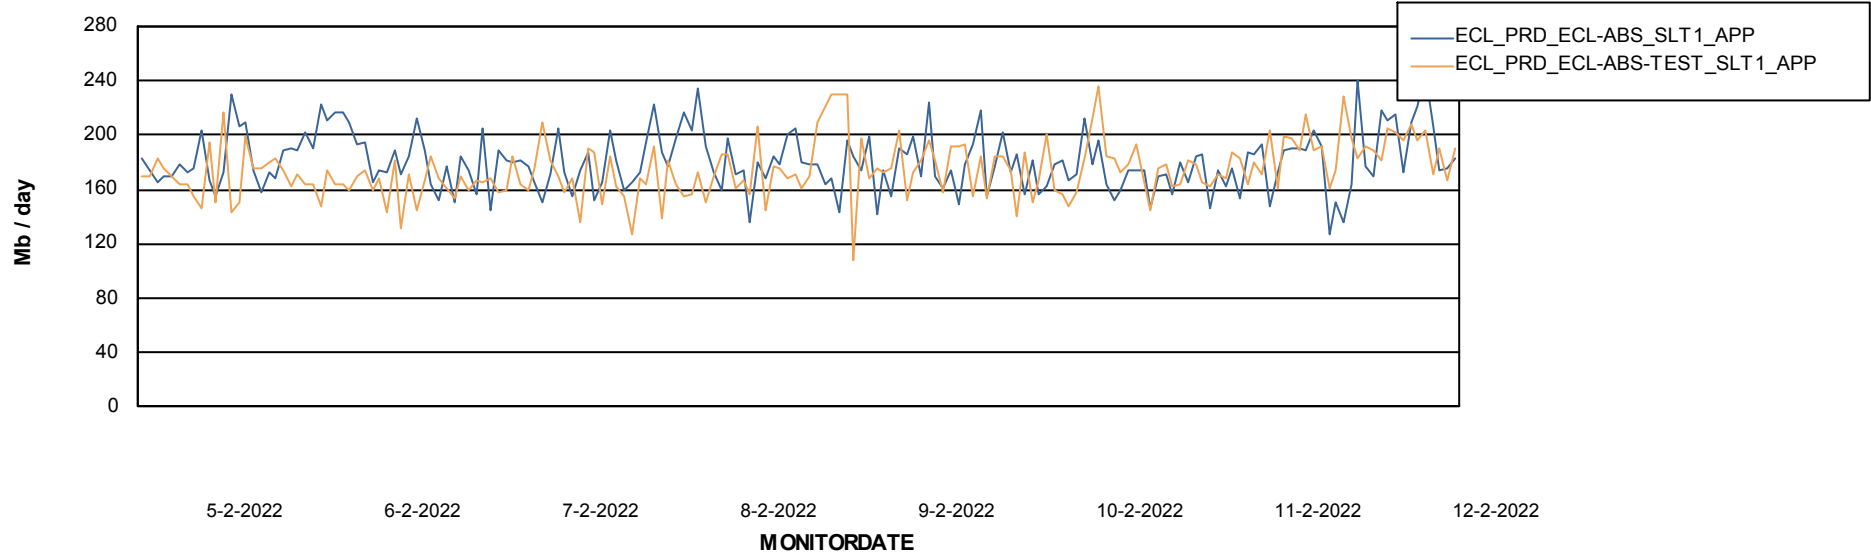

Weekly SLA Customer Report

Customer ECL_Production
Database ID 77

Database Performance ECLDB_Production

Weekly SLA Customer Report

Customer ECL_Production
Database ID 77

Database Performance ECLDB_Standby

DATABASE SIZE ECLDB_Production

Database growth over last month

Weekly SLA Customer Report

Customer ECL_Production
Database ID 77

Database Tablespace ECLDB_Production

Date	Tablespace Name	Filesize (Gb)	Usedsize (Gb)	Percentage free
12-2-2022	ABSDATA	53	43	18
	INDX	8	4	49
11-2-2022	ABSDATA	53	43	18
	INDX	8	4	49
10-2-2022	ABSDATA	51	43	15
	INDX	8	4	49
8-2-2022	ABSDATA	51	43	16
	INDX	8	4	49

Weekly SLA Customer Report

Customer ECL_Production
Database ID 77

ABSSolute Application Server Services

Avg memory used per ABS Server Service

Avg users per day per ABS server

Weekly SLA Customer Report

Customer ECL_Production
Database ID 77