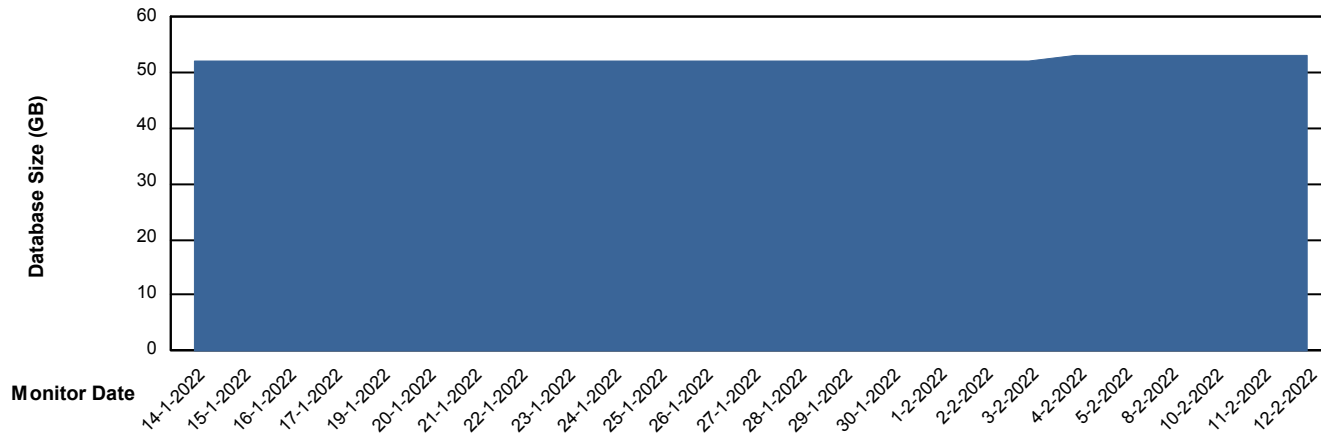

Weekly SLA Customer Report

Customer ECL_Production
Database ID 77

Database Performance ECLDB_Production

Weekly SLA Customer Report

Customer ECL_Production
Database ID 77

Database Performance ECLDB_Standby

DATABASE SIZE ECLDB_Production

Database growth over last month

Weekly SLA Customer Report

Customer ECL_Production
Database ID 77

Database Tablespace ECLDB_Production

Date	Tablespace Name	Filesize (Gb)	Usedsize (Gb)	Percentage free
12-2-2022	ABSDATA	53	43	18
	INDX	8	4	49
11-2-2022	ABSDATA	53	43	18
	INDX	8	4	49
10-2-2022	ABSDATA	51	43	15
	INDX	8	4	49
8-2-2022	ABSDATA	51	43	16
	INDX	8	4	49