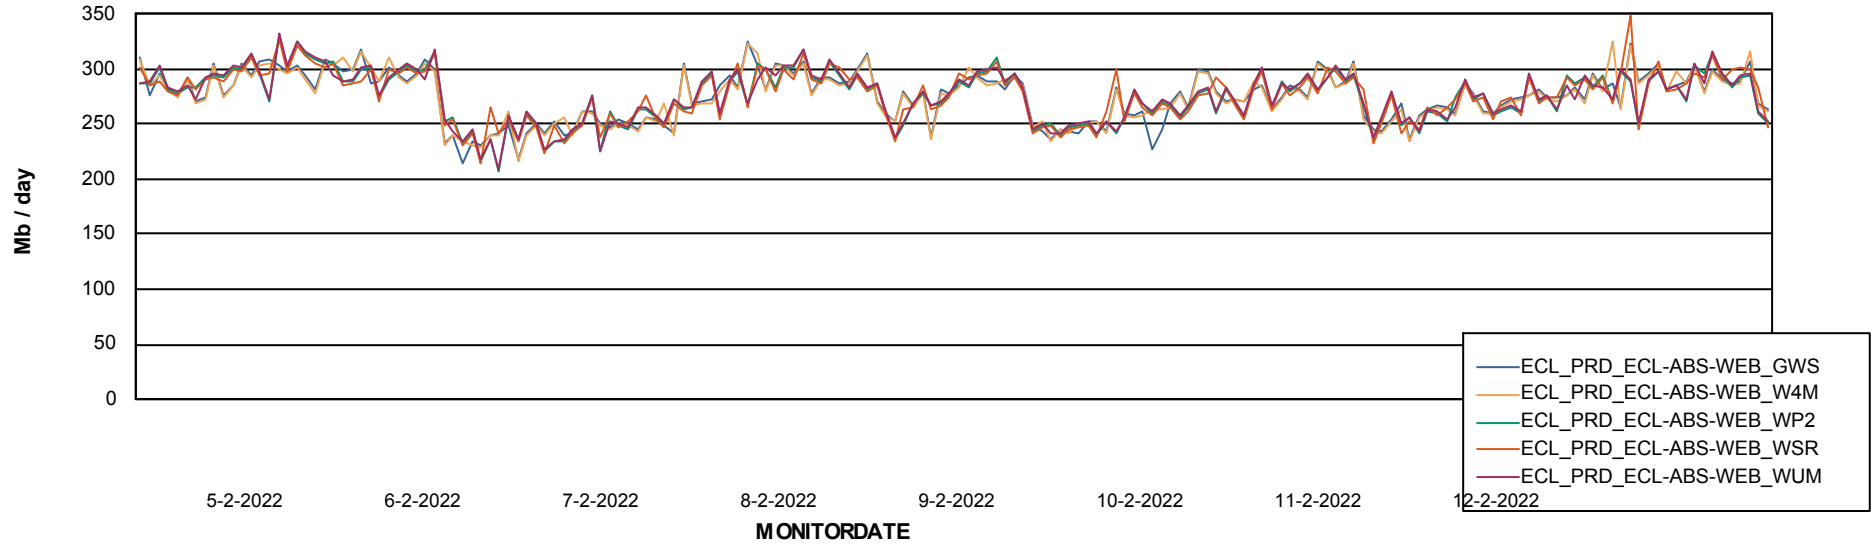

ABSSolute Application ReportServer Services

Avg memory used per ReportServer Service

Weekly SLA Customer Report

Customer ECL_Production
Database ID 77

ABSSolute Web Component Services

Avg memory used per ABS Web component