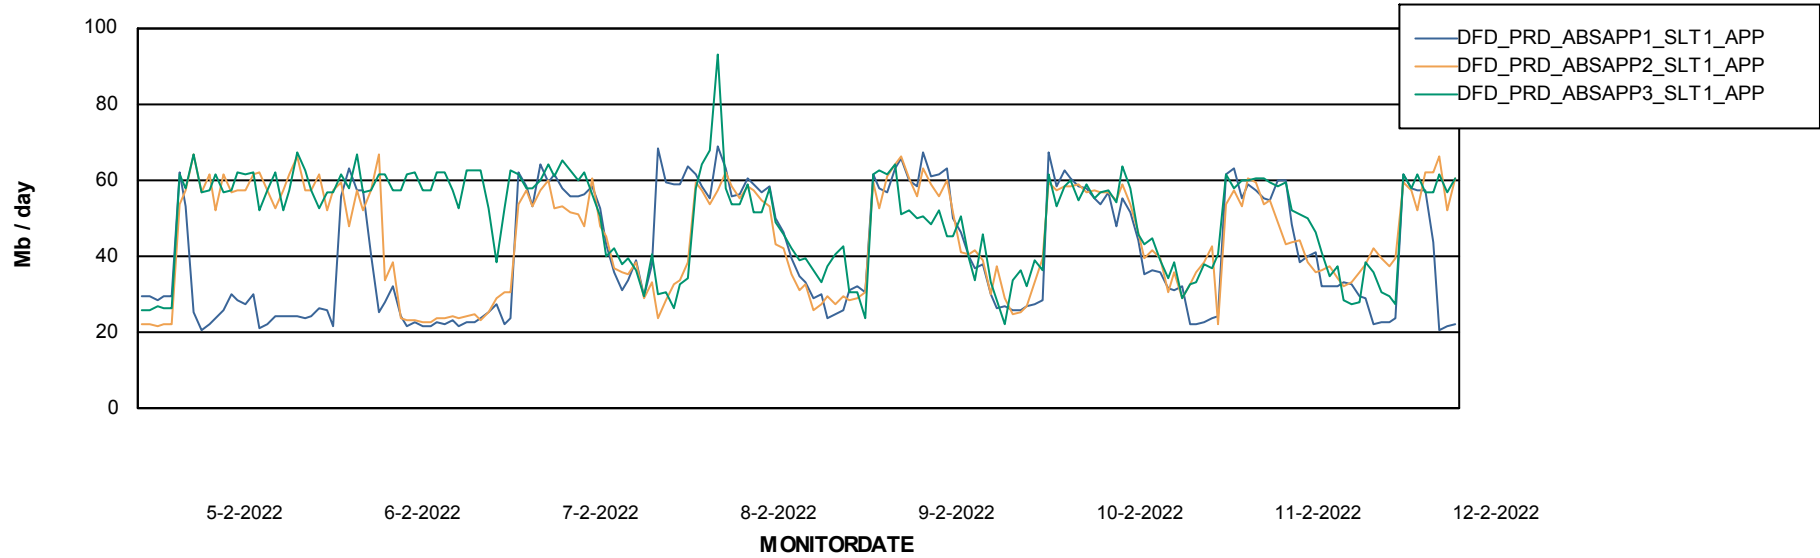

Weekly SLA Customer Report

Customer DFD_Production
Database ID 39

Database Performance DFDDB_Production

DB Processes Max 4
DB Processes Max 600

Weekly SLA Customer Report

Customer DFD_Production
 Database ID 39

DATABASE SIZE DFDDDB_Production

Database growth over last month

Database Tablespace DFDDDB_Production

Date	Tablespace Name	Filesize (Gb)	Usedsize (Gb)	Percentage free
12-2-2022	ABSDATA	83	0	100
	INDX	161	0	100
11-2-2022	ABSDATA	83	0	100
	INDX	161	0	100
10-2-2022	ABSDATA	83	0	100
	INDX	161	0	100
9-2-2022	ABSDATA	83	0	100
	INDX	161	0	100
8-2-2022	ABSDATA	83	0	100
	INDX	161	0	100
7-2-2022	ABSDATA	83	0	100
	INDX	161	0	100
6-2-2022	ABSDATA	83	0	100
	INDX	161	0	100

Weekly SLA Customer Report

Customer DFD_Production
Database ID 39

ABSSolute Application Server Services

Avg memory used per ABS Server Service

Avg users per day per ABS server

Weekly SLA Customer Report

Customer DFD_Production
Database ID 39