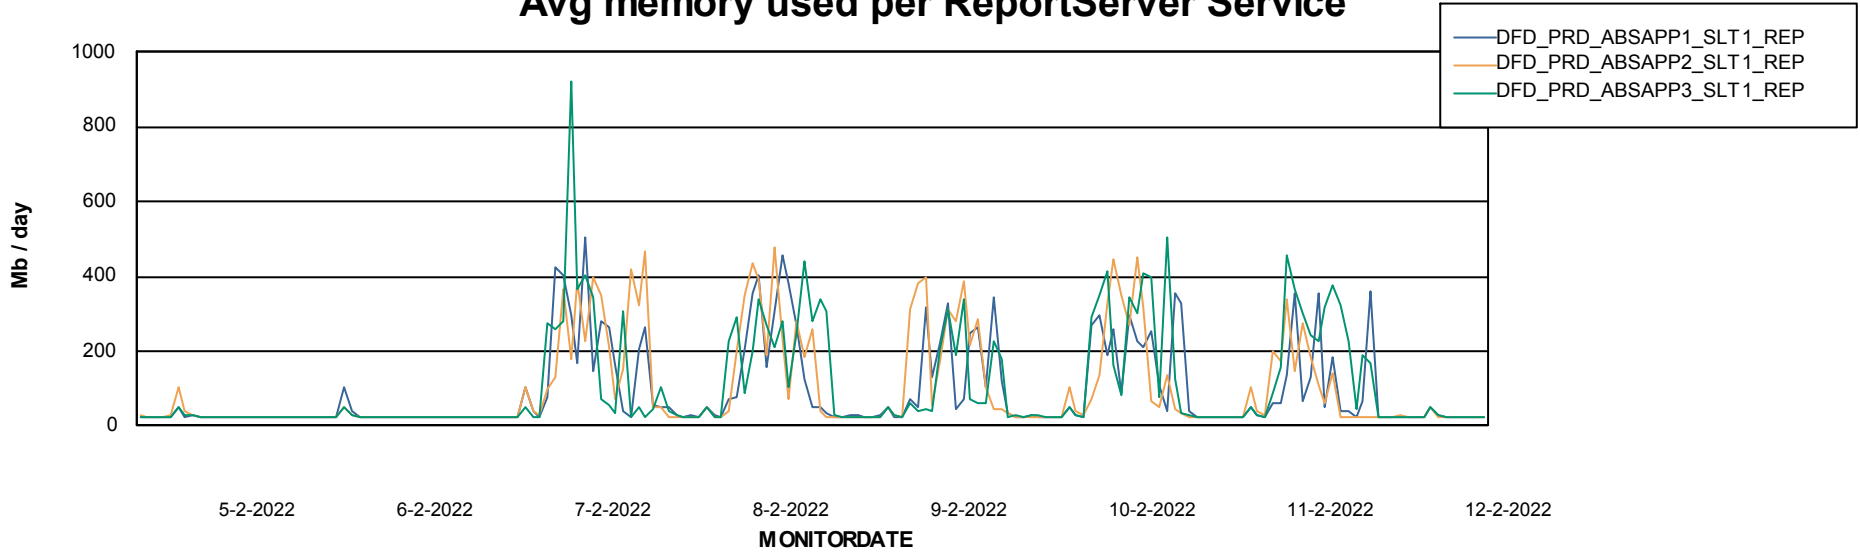

ABSSolute Application ReportServer Services

Avg memory used per ReportServer Service