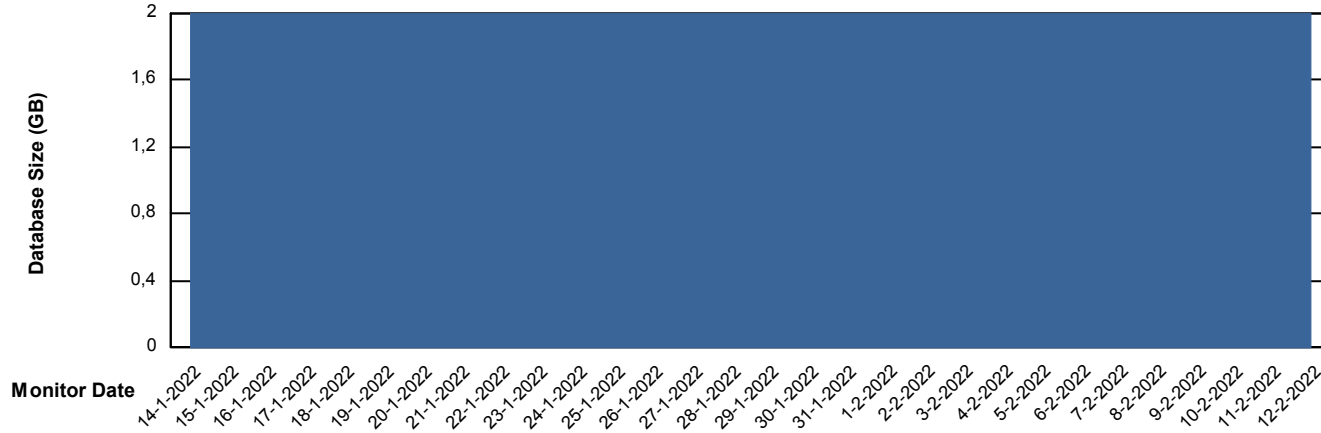

Weekly SLA Customer Report

Customer DFD_Production
Database ID 39

Database Performance DFDDB_Production

DB Processes Max 4
DB Processes Max 600

Weekly SLA Customer Report

Customer DFD_Production
 Database ID 39

DATABASE SIZE DFDDDB_Production

Database growth over last month

Database Tablespace DFDDDB_Production

Date	Tablespace Name	Filesize (Gb)	Usedsize (Gb)	Percentage free
12-2-2022	ABSDATA	83	0	100
	INDX	161	0	100
11-2-2022	ABSDATA	83	0	100
	INDX	161	0	100
10-2-2022	ABSDATA	83	0	100
	INDX	161	0	100
9-2-2022	ABSDATA	83	0	100
	INDX	161	0	100
8-2-2022	ABSDATA	83	0	100
	INDX	161	0	100
7-2-2022	ABSDATA	83	0	100
	INDX	161	0	100
6-2-2022	ABSDATA	83	0	100
	INDX	161	0	100