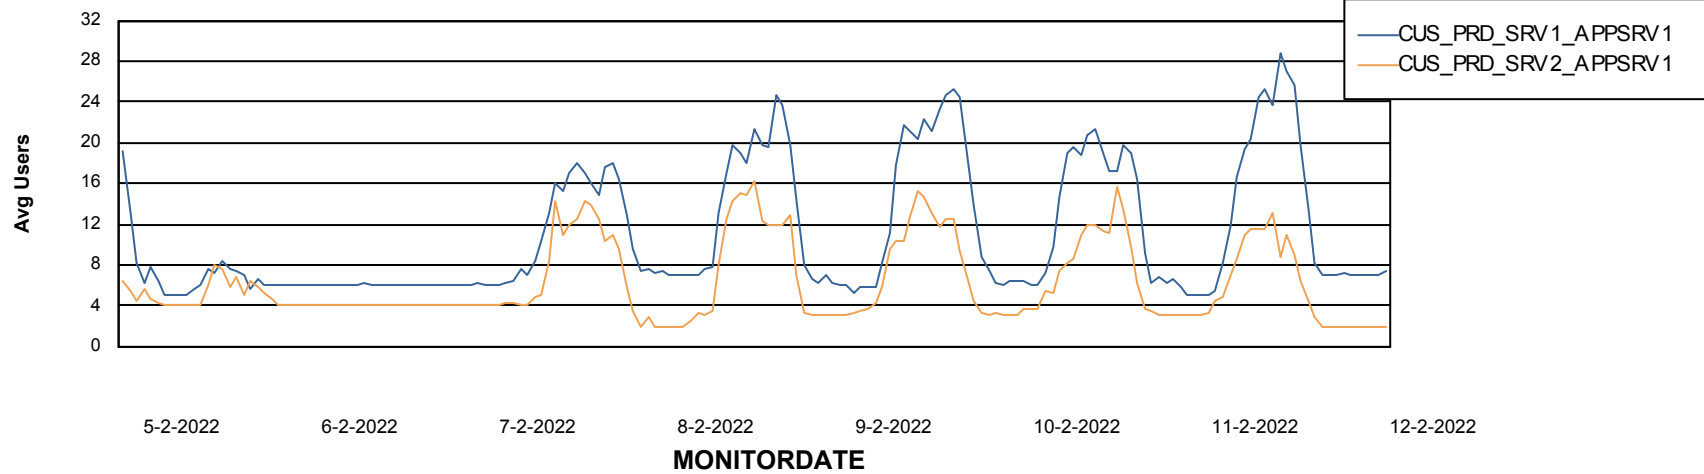

Weekly SLA Customer Report

Customer CUS_Production
Database ID 131

ABSolute Application Server Services

Avg memory used per ABS Server Service

Avg users per day per ABS server

Weekly SLA Customer Report

Customer CUS_Production
Database ID 131