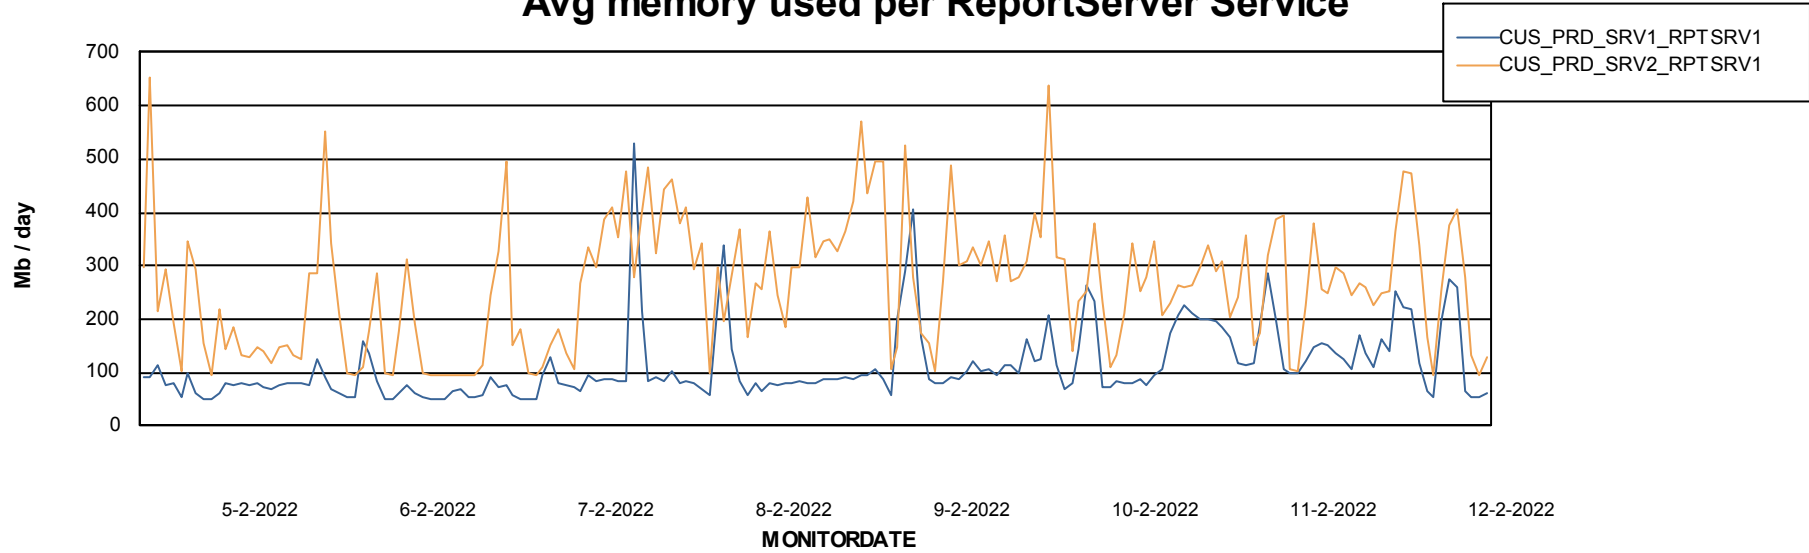

ABSSolute Web Component Services

Avg memory used per ReportServer Service