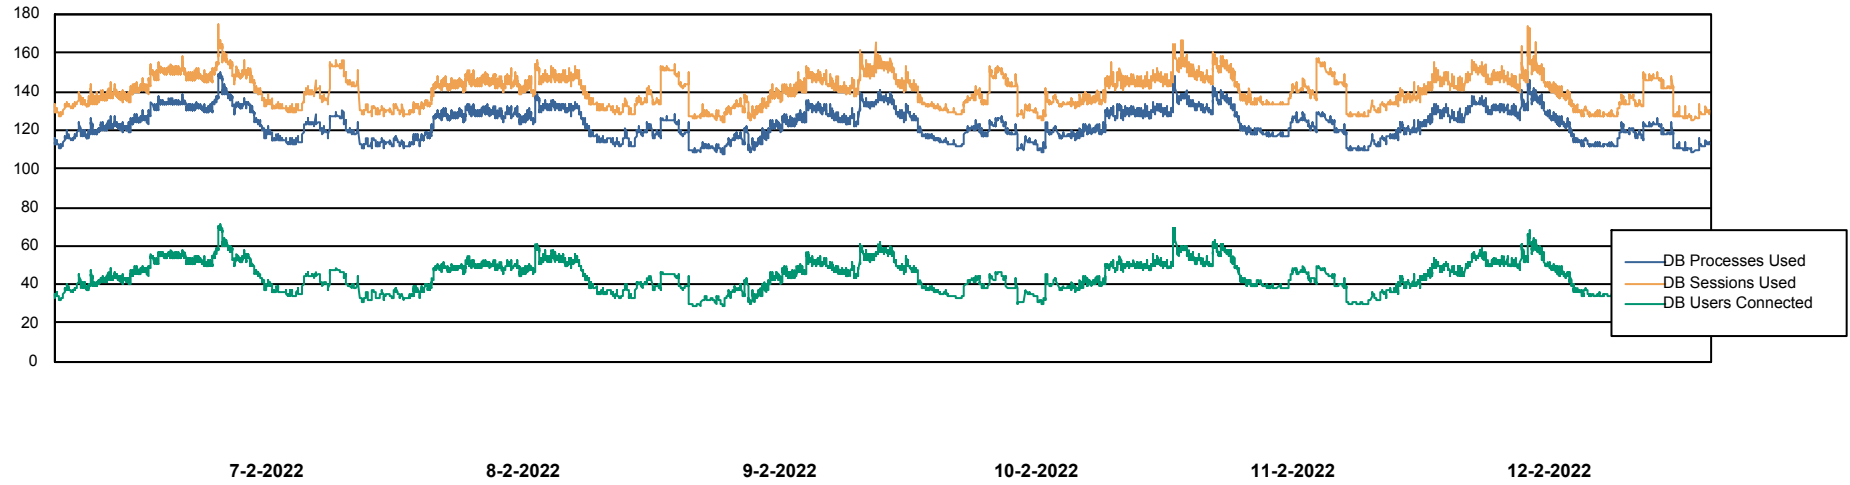

Harddisk Usage CUS_StandByDBSrv_ABSD2

	Free disk space on C: (%)	Total disk space on C: (Gb)	Used disk space on C: (Gb)	Free disk space on D: (%)	Total disk space on D: (Gb)	Used disk space on D: (Gb)
12-2-2022	78	199	43	32	1,024	696
11-2-2022	78	199	43	32	1,024	693
10-2-2022	79	199	43	32	1,024	694
9-2-2022	79	199	43	32	1,024	695
8-2-2022	79	199	42	32	1,024	691
7-2-2022	79	199	42	33	1,024	683
6-2-2022	79	199	42	33	1,024	685

Weekly SLA Customer Report

Customer CUS_Production
Database ID 131

Database Performance CUS_ProdDB_Primary

Weekly SLA Customer Report

Customer CUS_Production
Database ID 131

Database Performance CUS_ProdDB_Standby