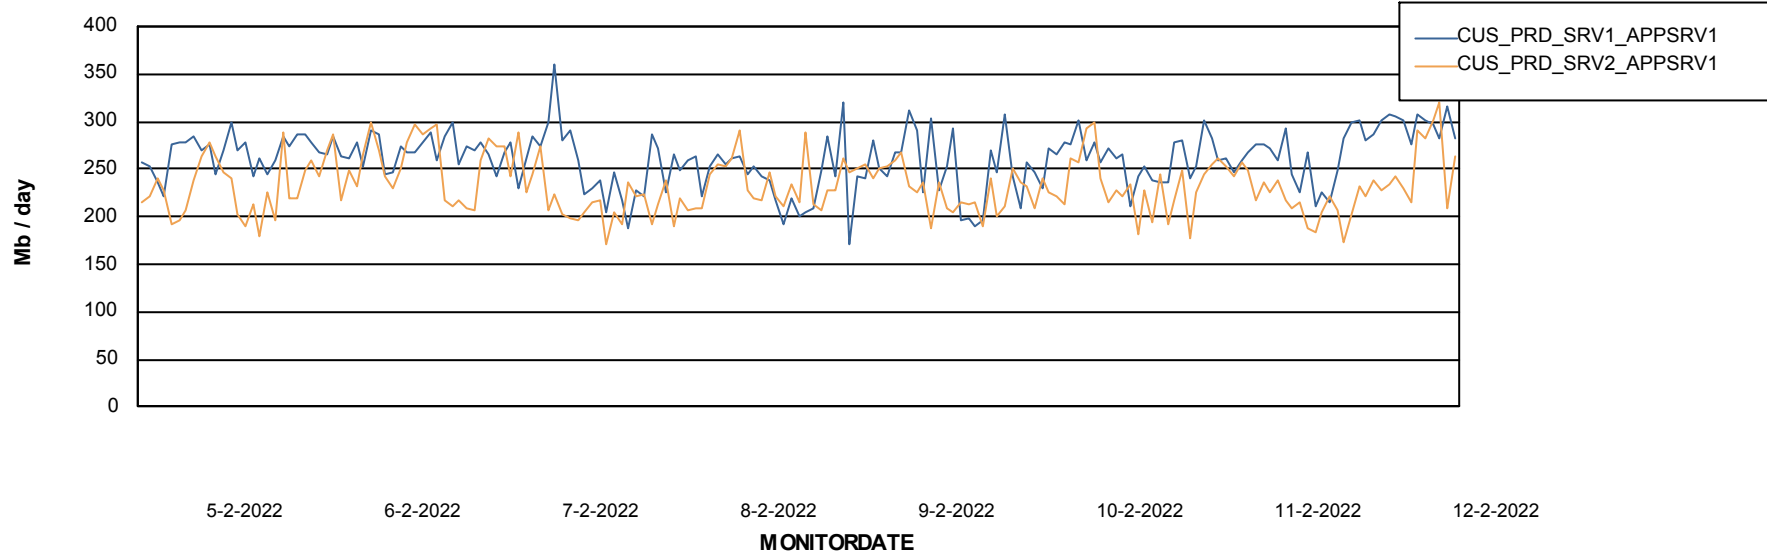

ABSolute Application Server Services

Avg memory used per ABS Server Service