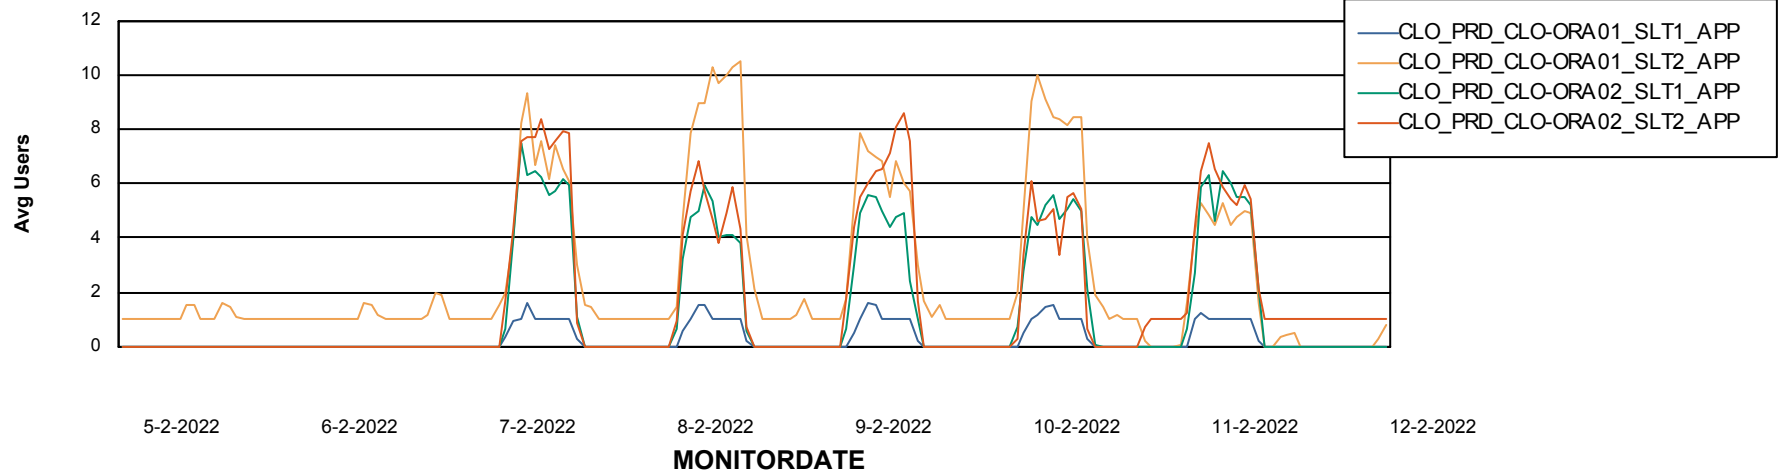

Weekly SLA Customer Report

Customer CLO Production
Database ID 38

ABSSolute Application Server Services

Avg memory used per ABS Server Service

Avg users per day per ABS server

Weekly SLA Customer Report

Customer CLO Production
Database ID 38