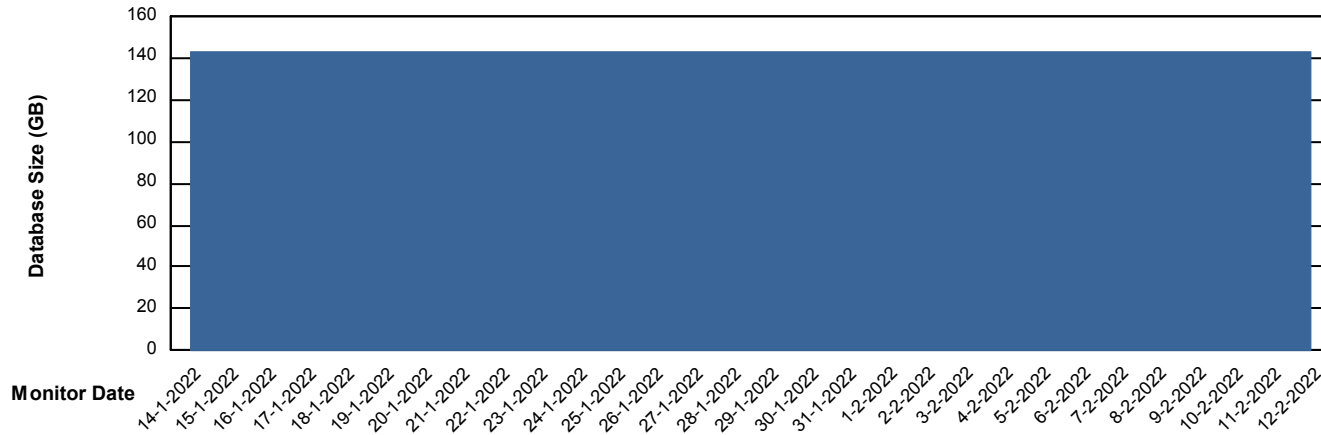

DATABASE SIZE CLODB_TEST_CLO-ORA02

Database growth over last month