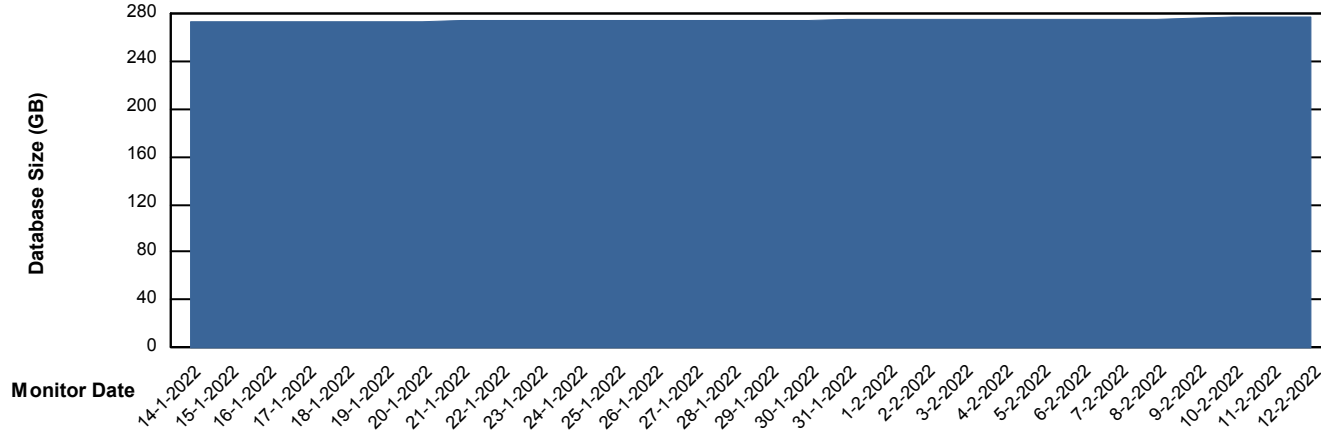

DATABASE SIZE CLODB_PRD_CLO-ORA01

Database growth over last month