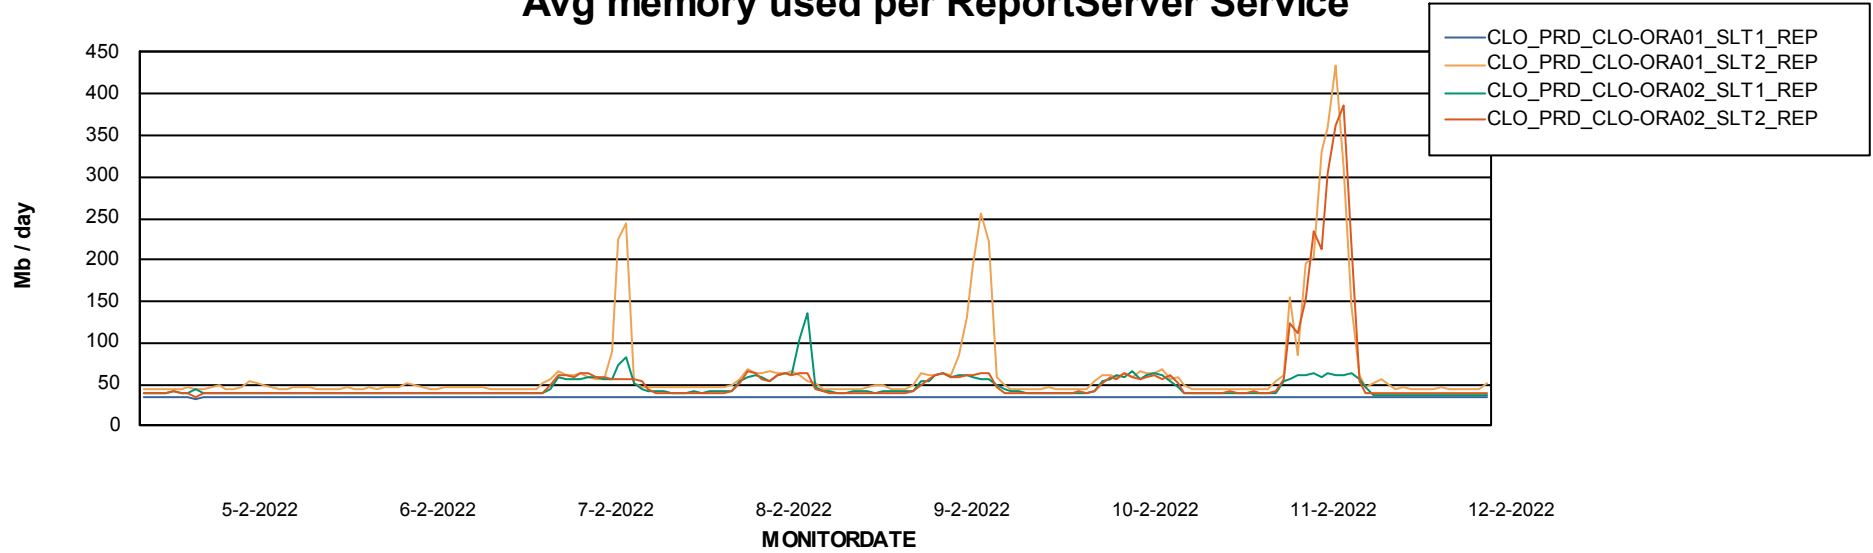

ABSSolute Application ReportServer Services

Avg memory used per ReportServer Service