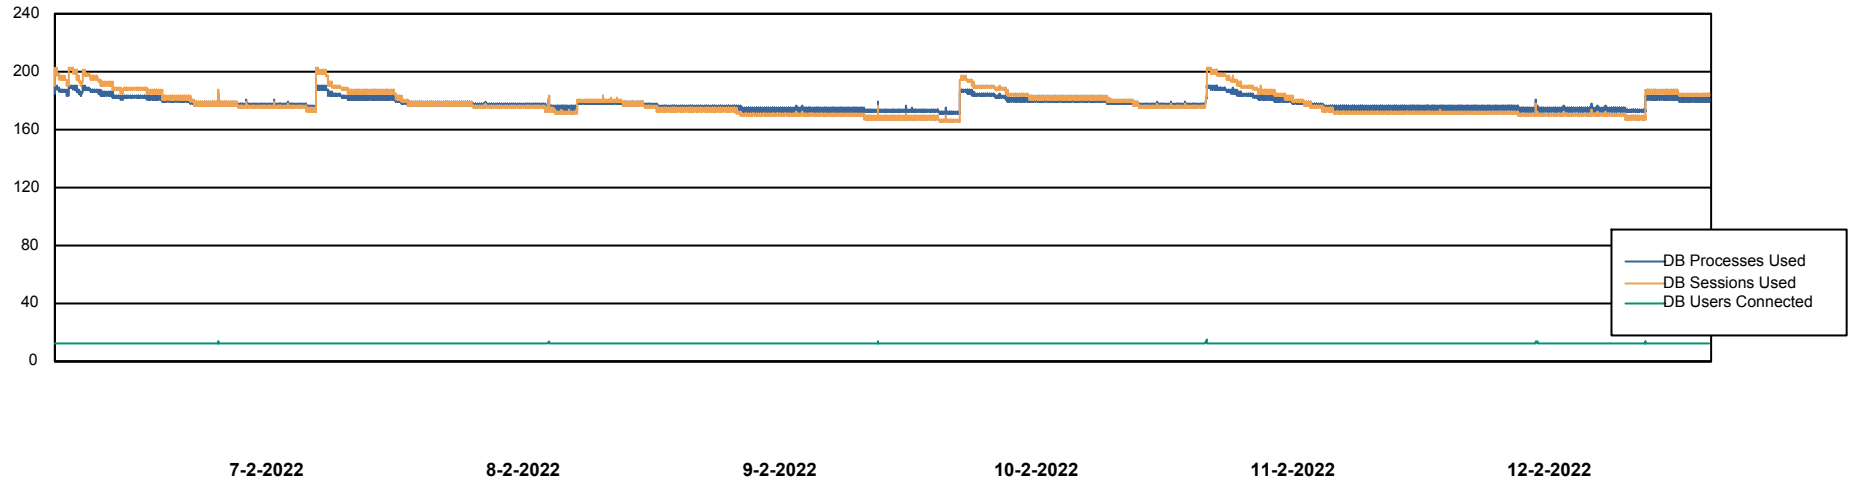

DB Processes Max 1,000

Weekly SLA Customer Report

Customer CLO Production
Database ID 38

Database Performance CLODB_TEST_CLO-ORA02

DB Processes Max 1,000

Weekly SLA Customer Report

Customer CLO Production
Database ID 38