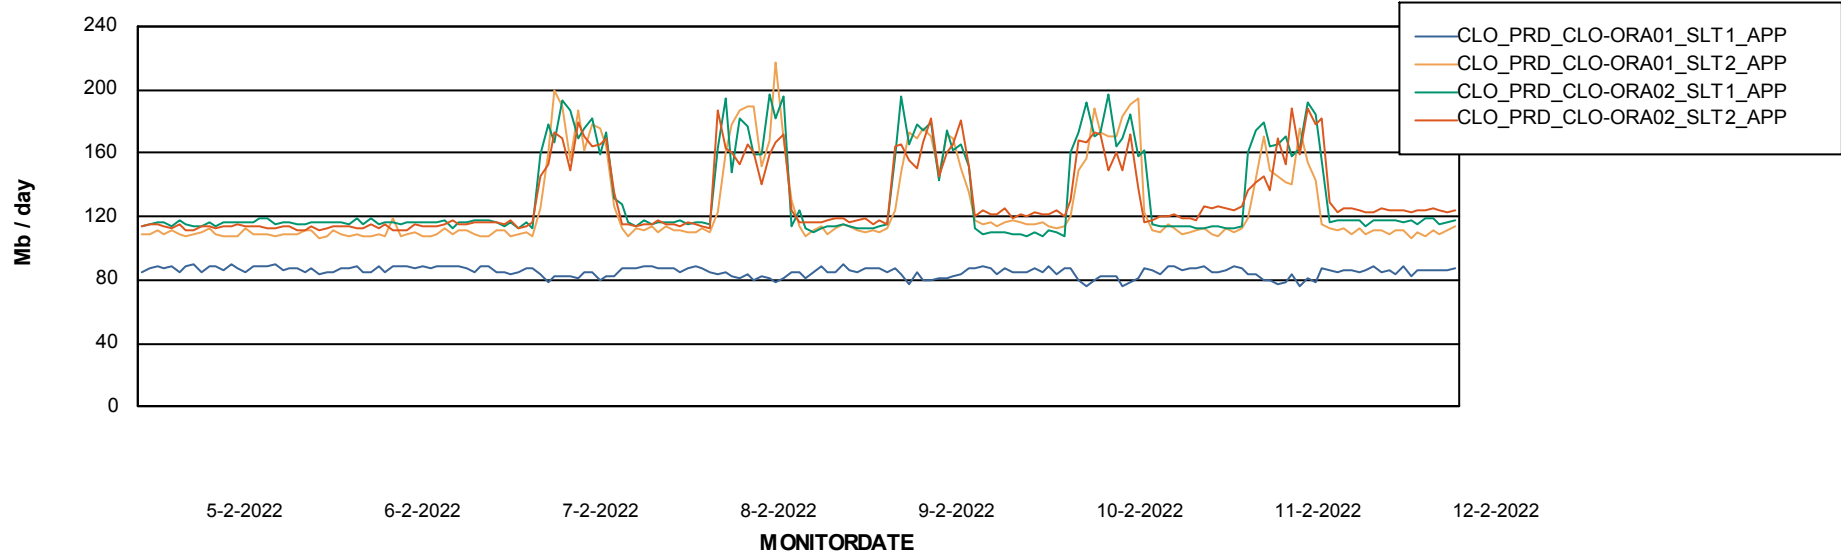

ABSSolute Application Server Services

Avg memory used per ABS Server Service