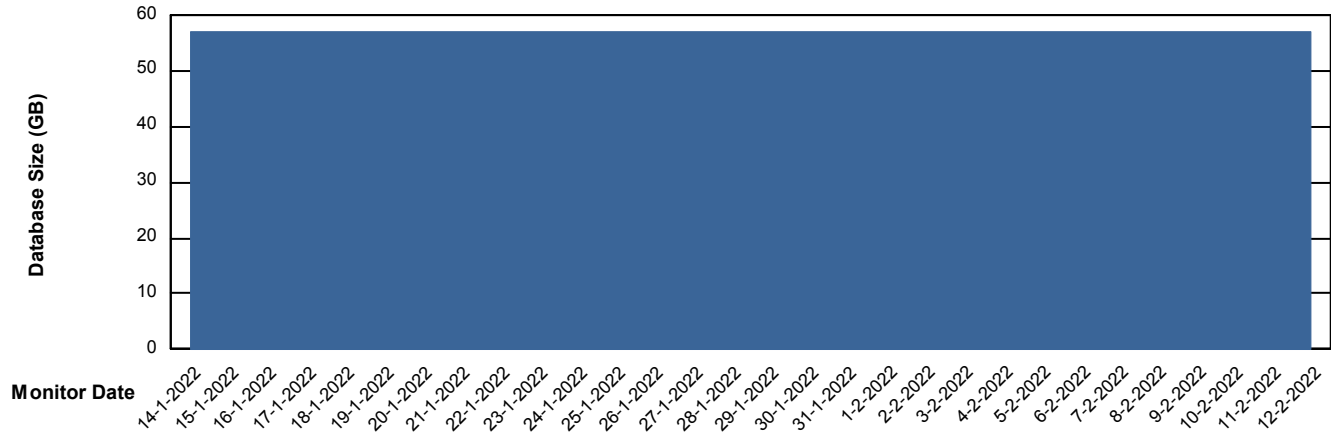

Database Performance CIWDB_Standby

DB Processes Max 300
DB Sessions Max 472

Weekly SLA Customer Report

Customer CIW Production
 Database ID 45

DATABASE SIZE CIWDB_Production

Database growth over last month

Database Tablespace CIWDB_Production

Date	Tablespace Name	Filesize (Gb)	Usedsize (Gb)	Percentage free
12-2-2022	ABSDATA	51	43	16
	INDX	12	6	50
11-2-2022	ABSDATA	51	43	16
	INDX	12	6	50
10-2-2022	ABSDATA	51	43	16
	INDX	12	6	50
9-2-2022	ABSDATA	51	43	16
	INDX	12	6	50
8-2-2022	ABSDATA	51	43	16
	INDX	12	6	50
7-2-2022	ABSDATA	51	43	16
	INDX	12	6	50
6-2-2022	ABSDATA	51	43	16
	INDX	12	6	50