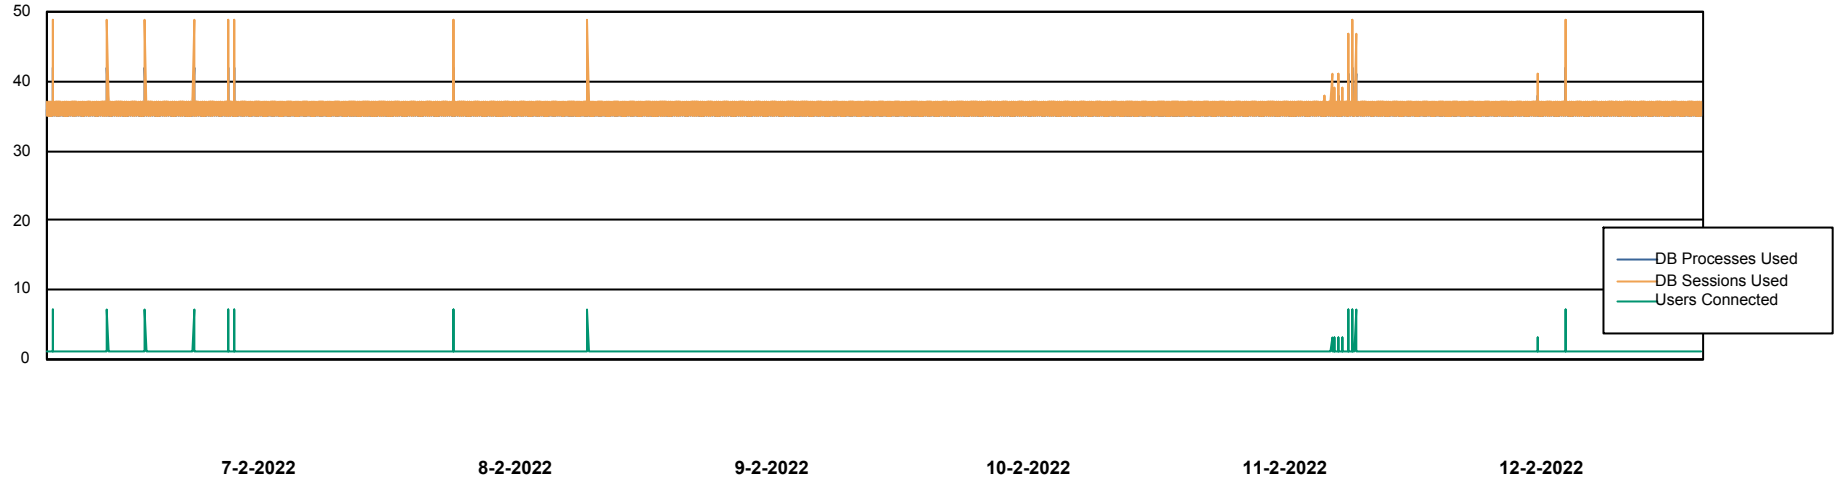

Weekly SLA Customer Report

Customer CIW Production
Database ID 45

Database Performance CIWDB_Production

DB Processes Max 300
DB Sessions Max 472

Weekly SLA Customer Report

Customer CIW Production
Database ID 45

Database Performance CIWDB_Standby

DB Processes Max 300
DB Sessions Max 472

Weekly SLA Customer Report

Customer CIW Production
 Database ID 45

DATABASE SIZE CIWDB_Production

Database growth over last month