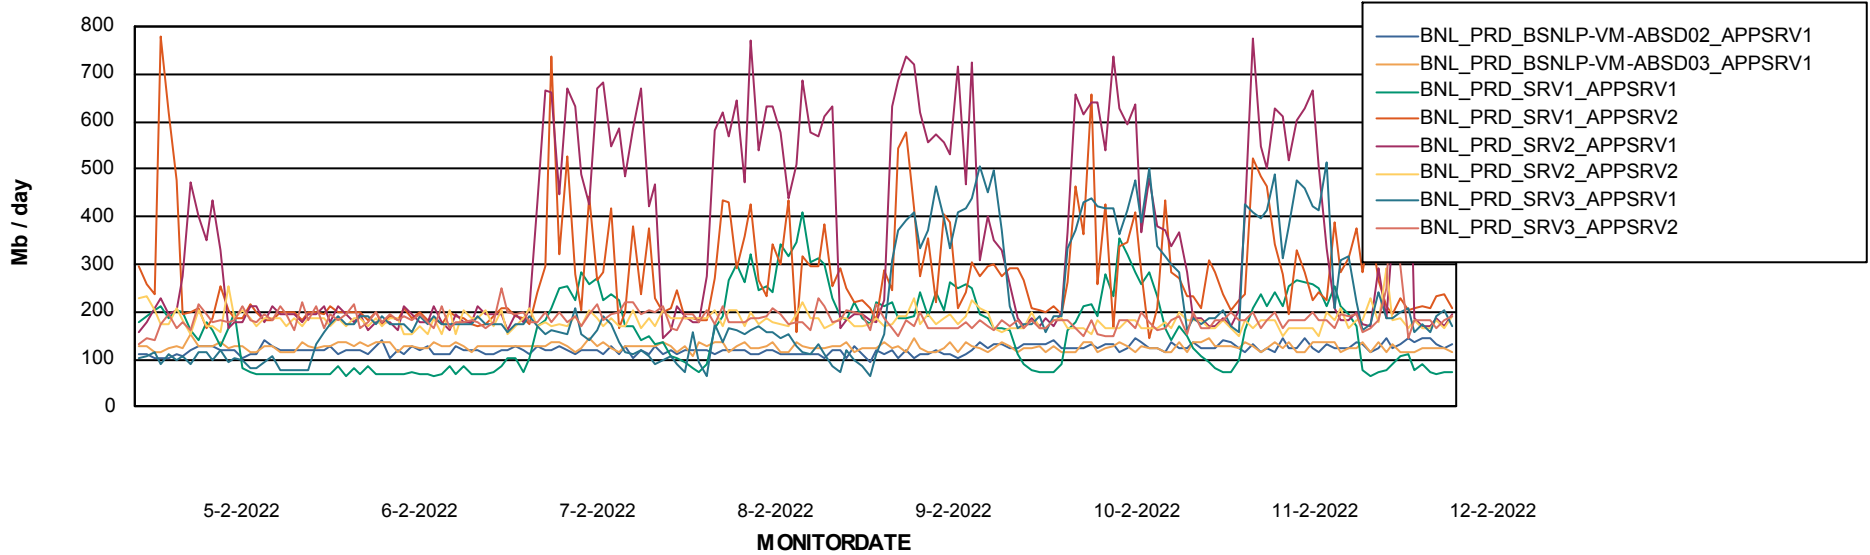

ABSSolute Application Server Services

Avg memory used per ABS Server Service