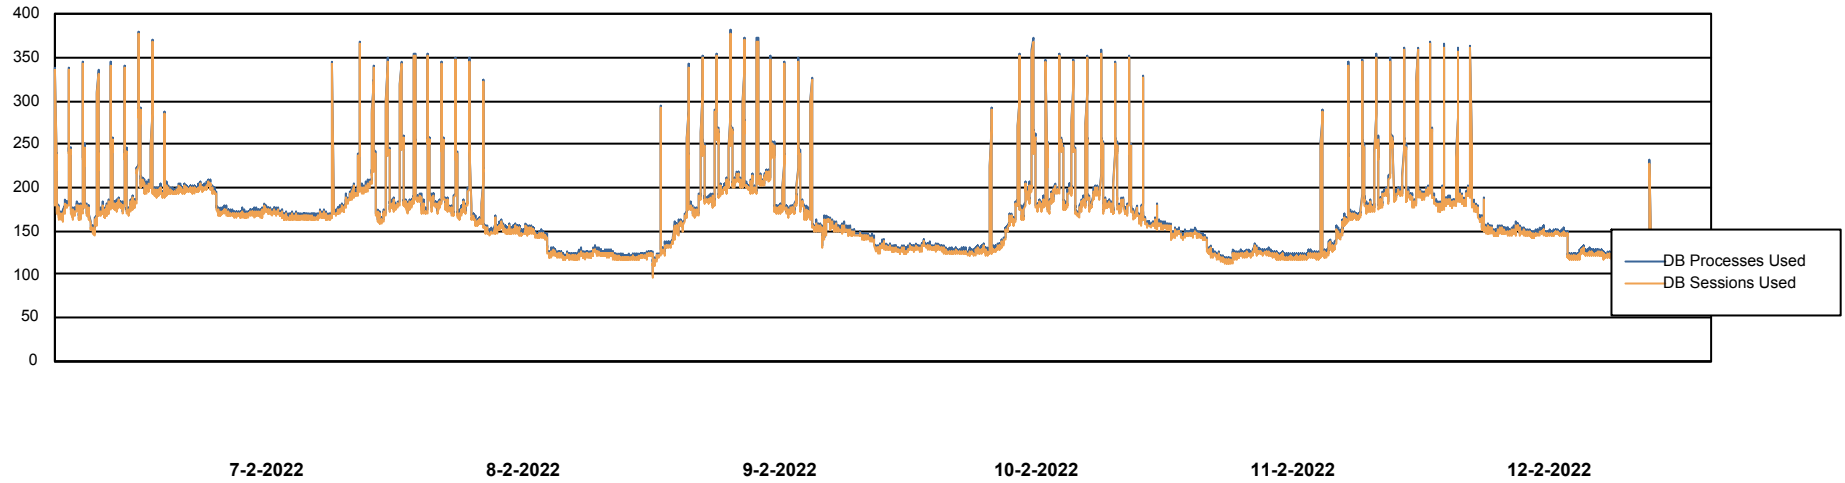

Database Performance BNLDB_Production

DB Processes Max 20
DB Processes Max 700
DB Processes Max 0