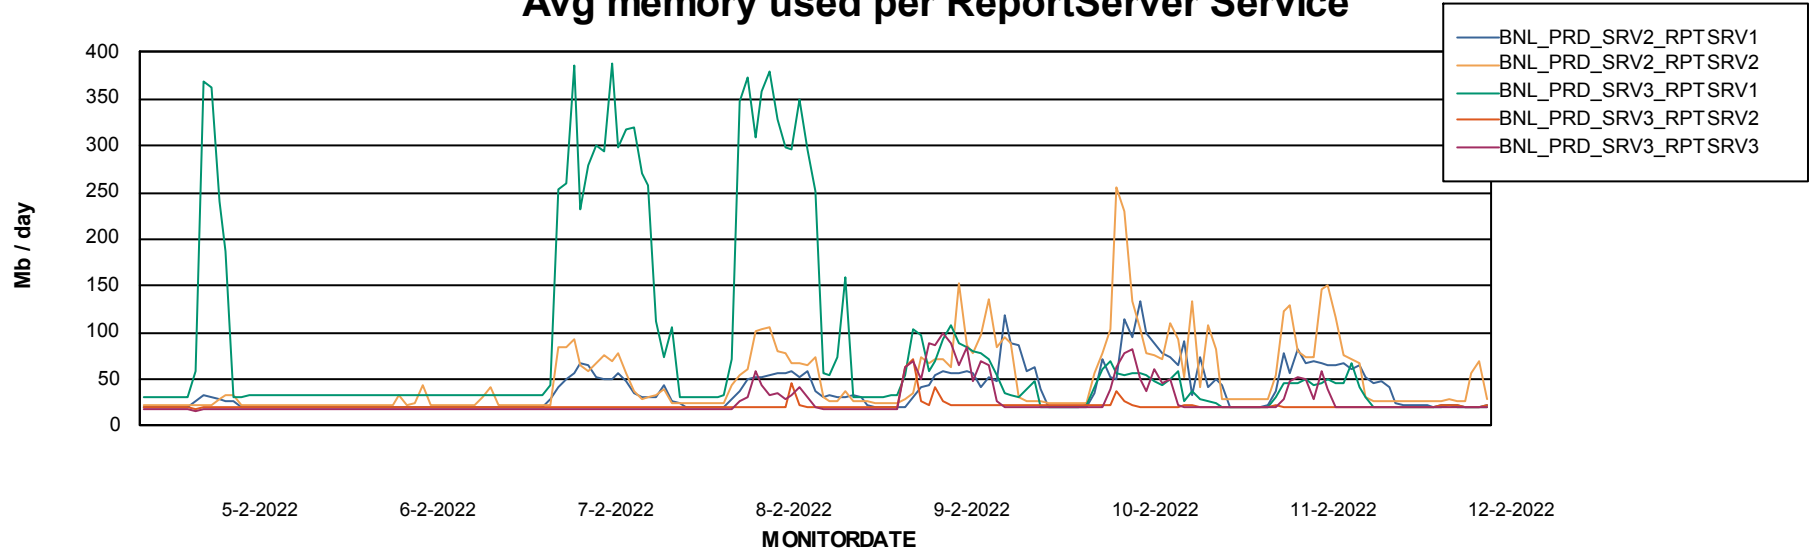

ABSolute Web Component Services

Avg memory used per ReportServer Service