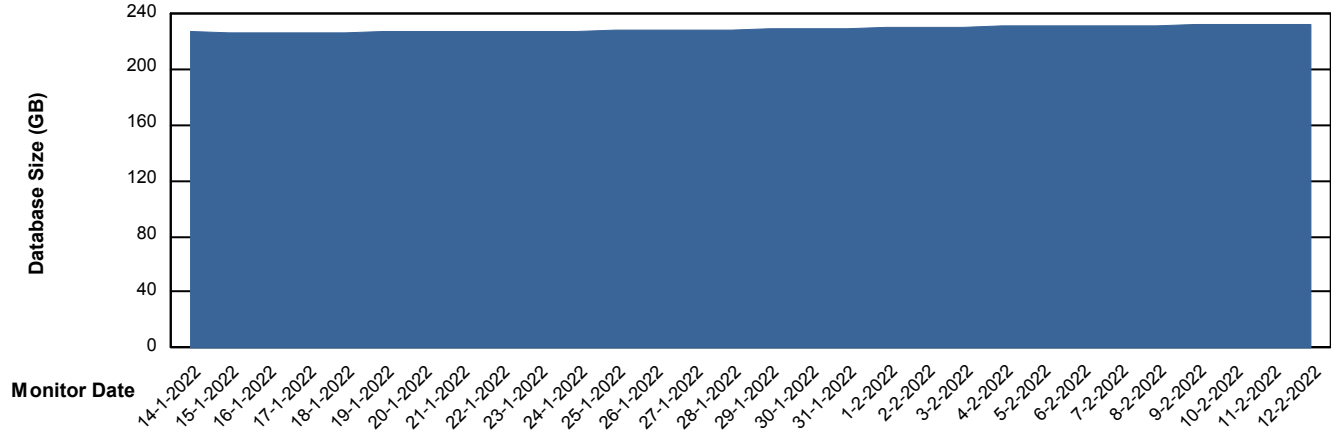

DATABASE SIZE BNLDB_Production

Database growth over last month