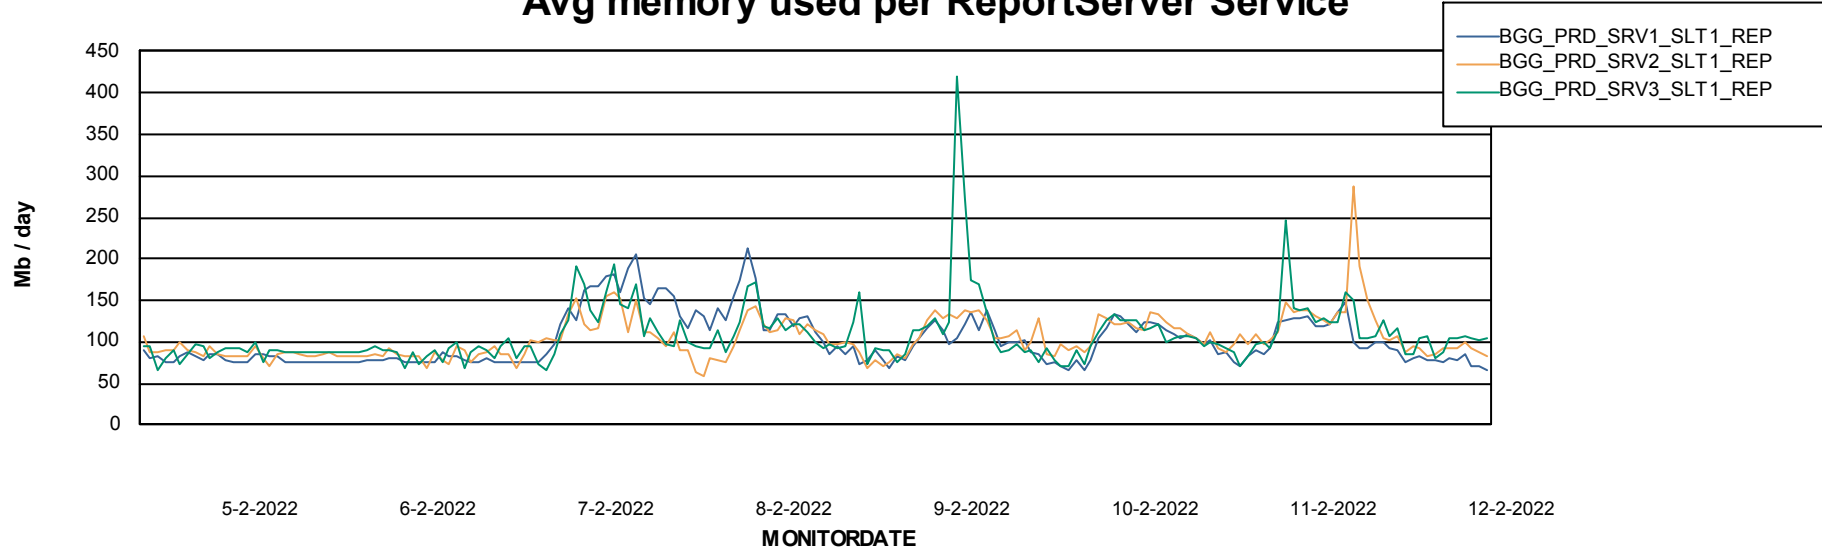

Avg memory used per ABS Server Service

Avg users per day per ABS server

Weekly SLA Customer Report

Customer BGG_Production
Database ID 58

ABSSolute Application ReportServer Services

Avg memory used per ReportServer Service