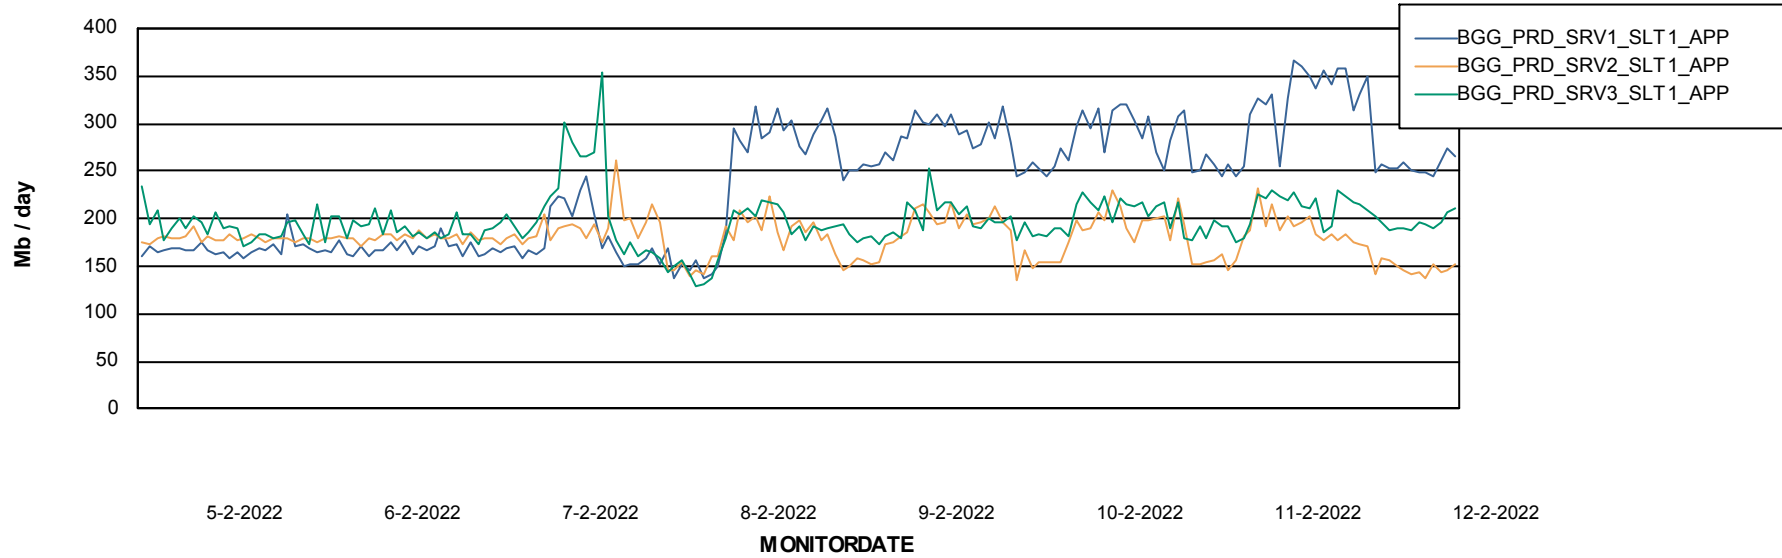

ABSSolute Application Server Services

Avg memory used per ABS Server Service