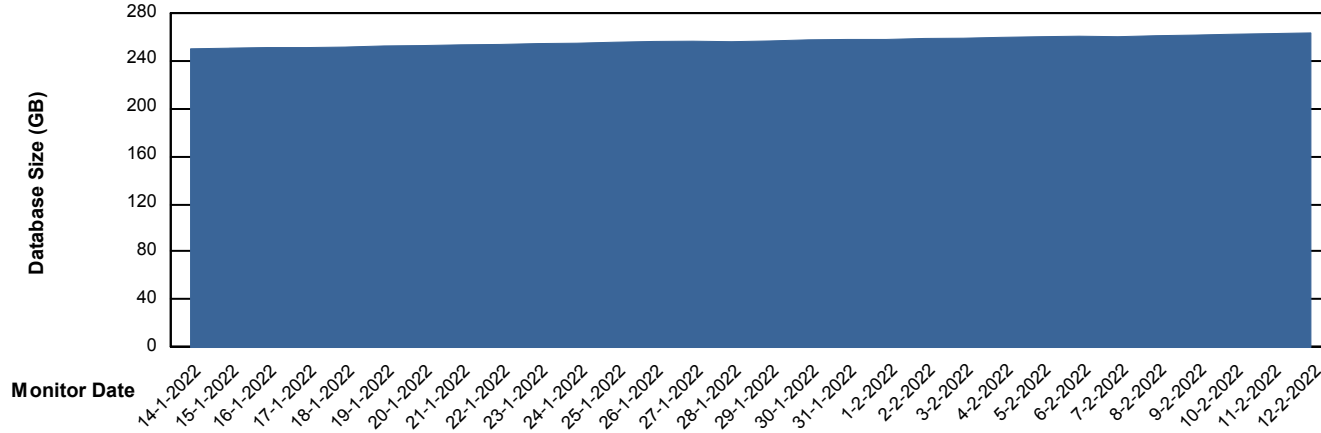

DB Processes Max 300
DB Sessions Max 474

Weekly SLA Customer Report

Customer BGG_Production
Database ID 58

Database Performance BGGDB_Standby

DB Processes Max 300
DB Sessions Max 474

Weekly SLA Customer Report

Customer BGG_Production
Database ID 58

DATABASE SIZE BGGDB_BI

Database growth over last month

DATABASE SIZE BGGDB_Production

Database growth over last month

Weekly SLA Customer Report

Customer BGG_Production
Database ID 58