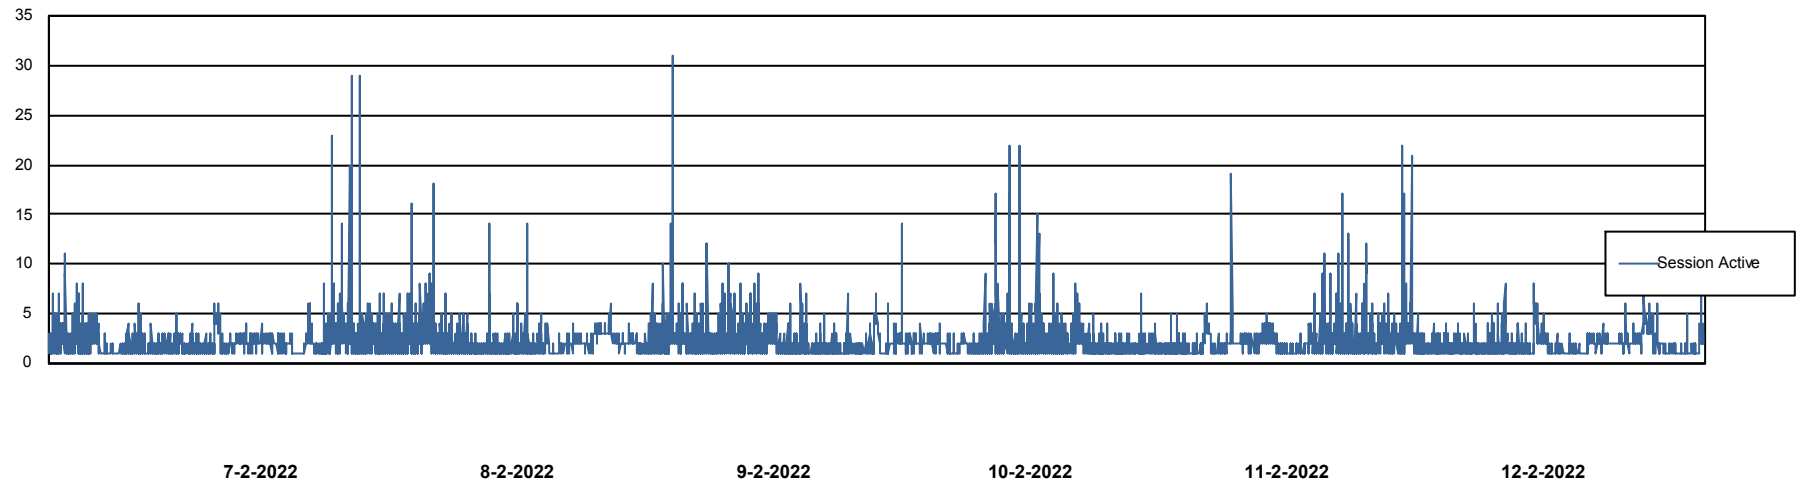

Database Performance BGGDB_Production

DB Processes Max 300
DB Sessions Max 474