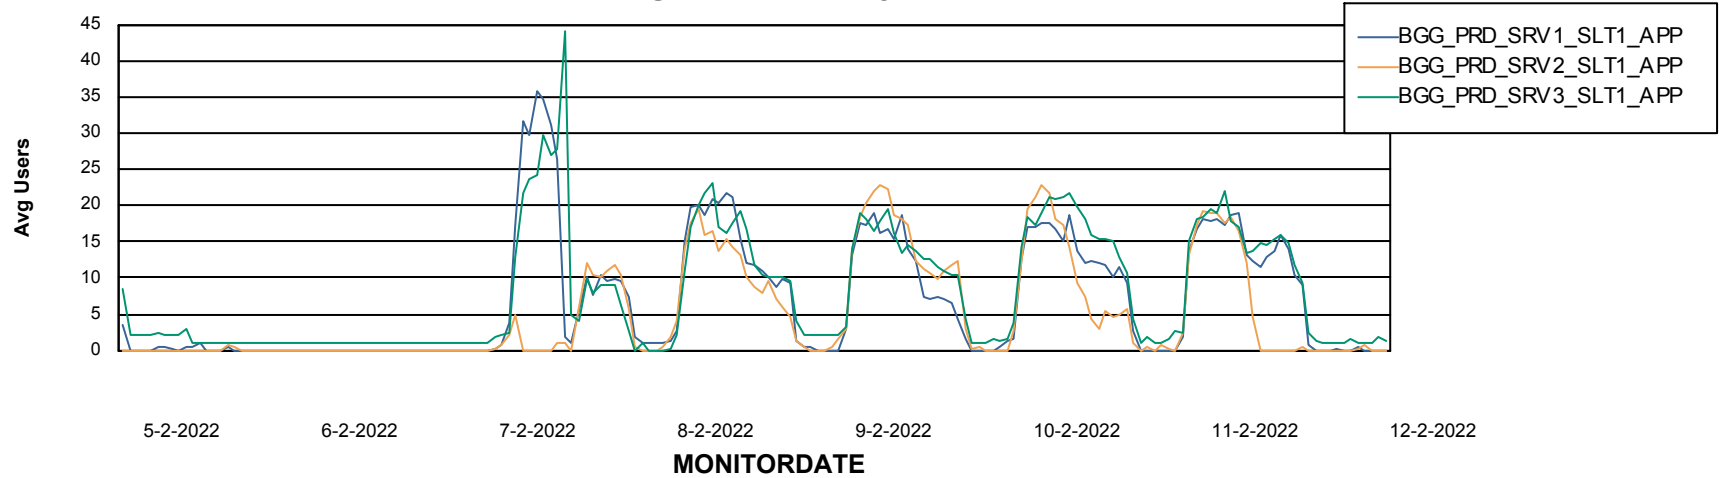

Avg users per day per ABS server