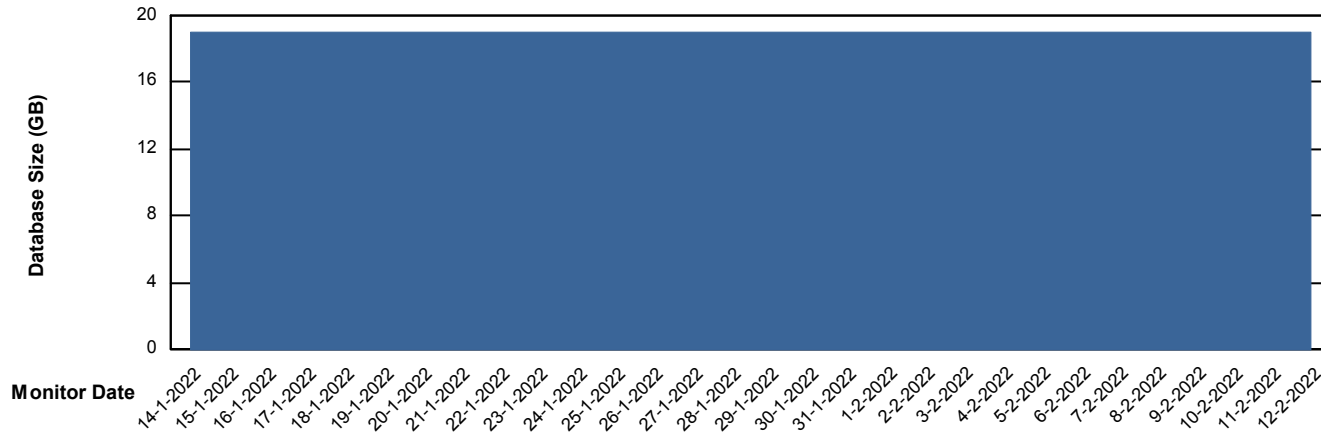

DATABASE SIZE BCMDB_ABS1 Production Database

Database growth over last month