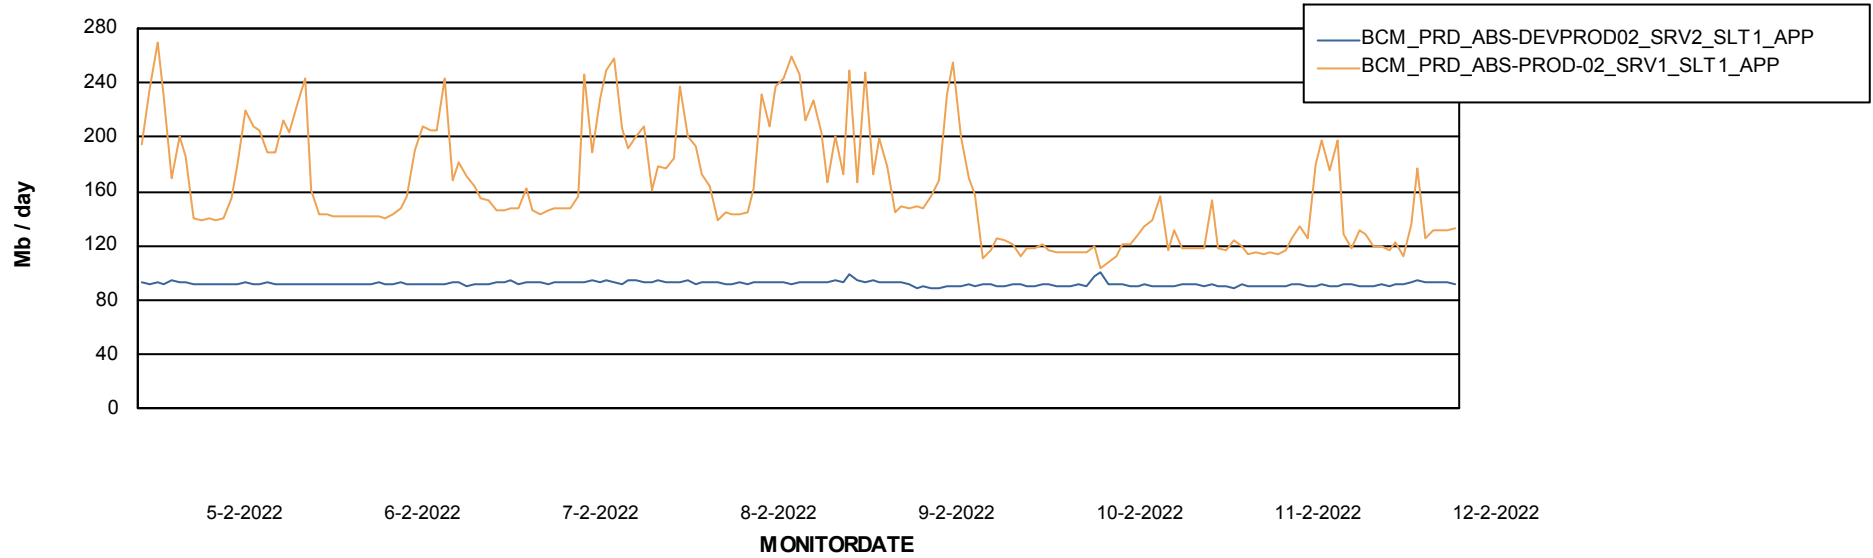

ABSSolute Application Server Services

Avg memory used per ABS Server Service