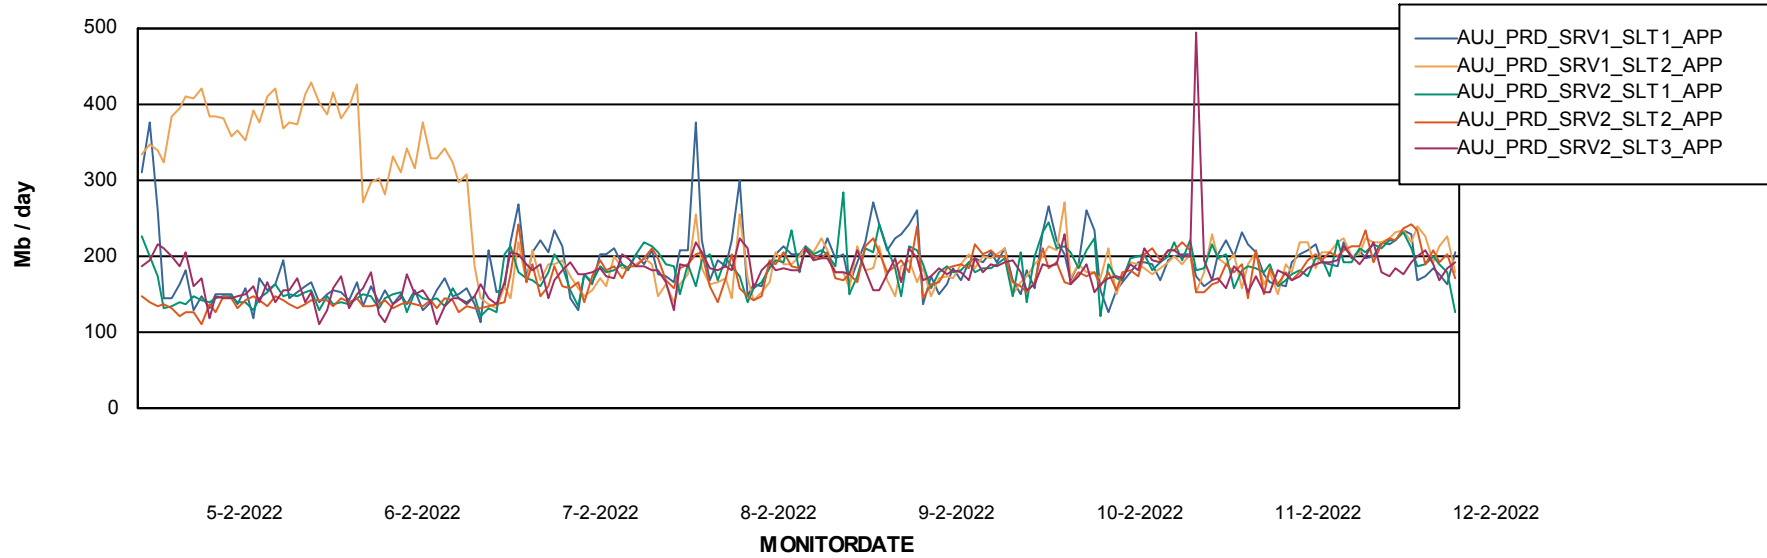

ABSSolute Application Server Services

Avg memory used per ABS Server Service