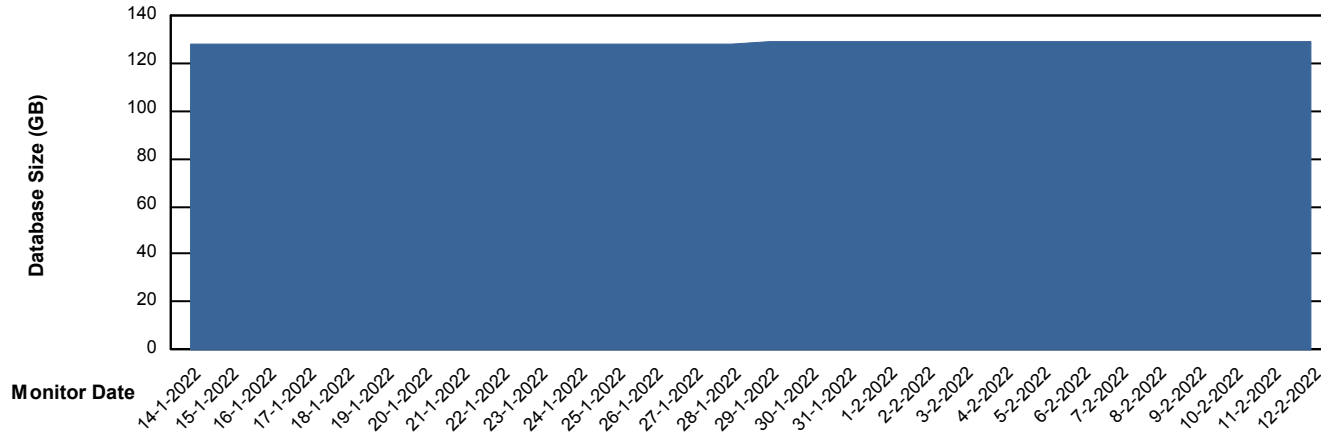

DATABASE SIZE AUJ Prod. BI DB (PABSBI1 server)

Database growth over last month