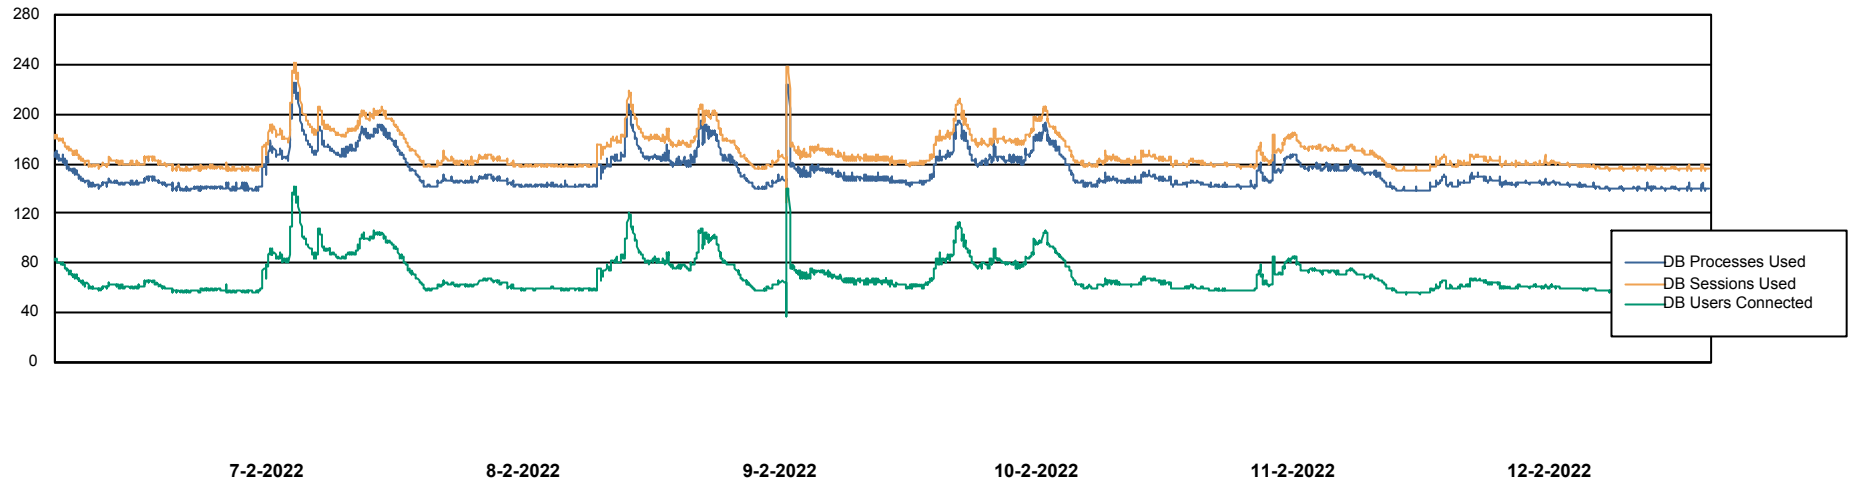

Weekly SLA Customer Report

Customer AUJ Production
Database ID 41

Database Performance AUJ Prod. BI DB (PABSBI1 server)

Weekly SLA Customer Report

Customer AUJ Production
Database ID 41

Database Performance AUJ_DB1_Primary