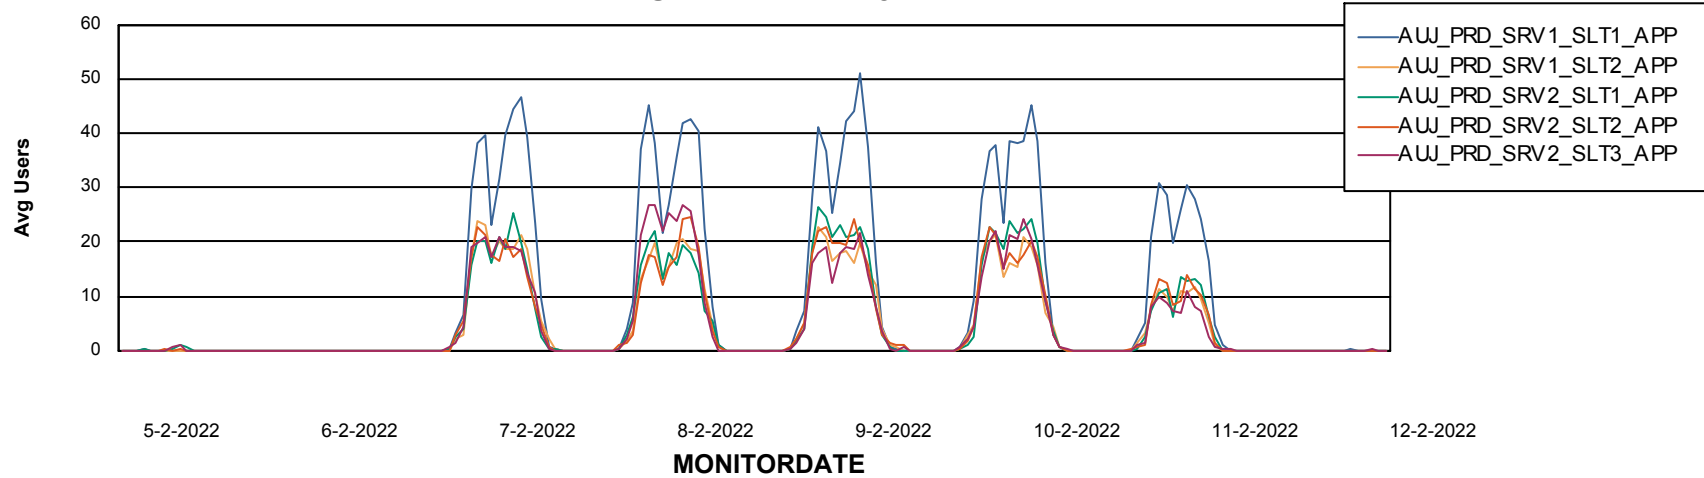

Weekly SLA Customer Report

Customer AUJ Production
Database ID 41

ABSSolute Application Server Services

Avg memory used per ABS Server Service

Avg users per day per ABS server

Weekly SLA Customer Report

Customer AUJ Production
Database ID 41