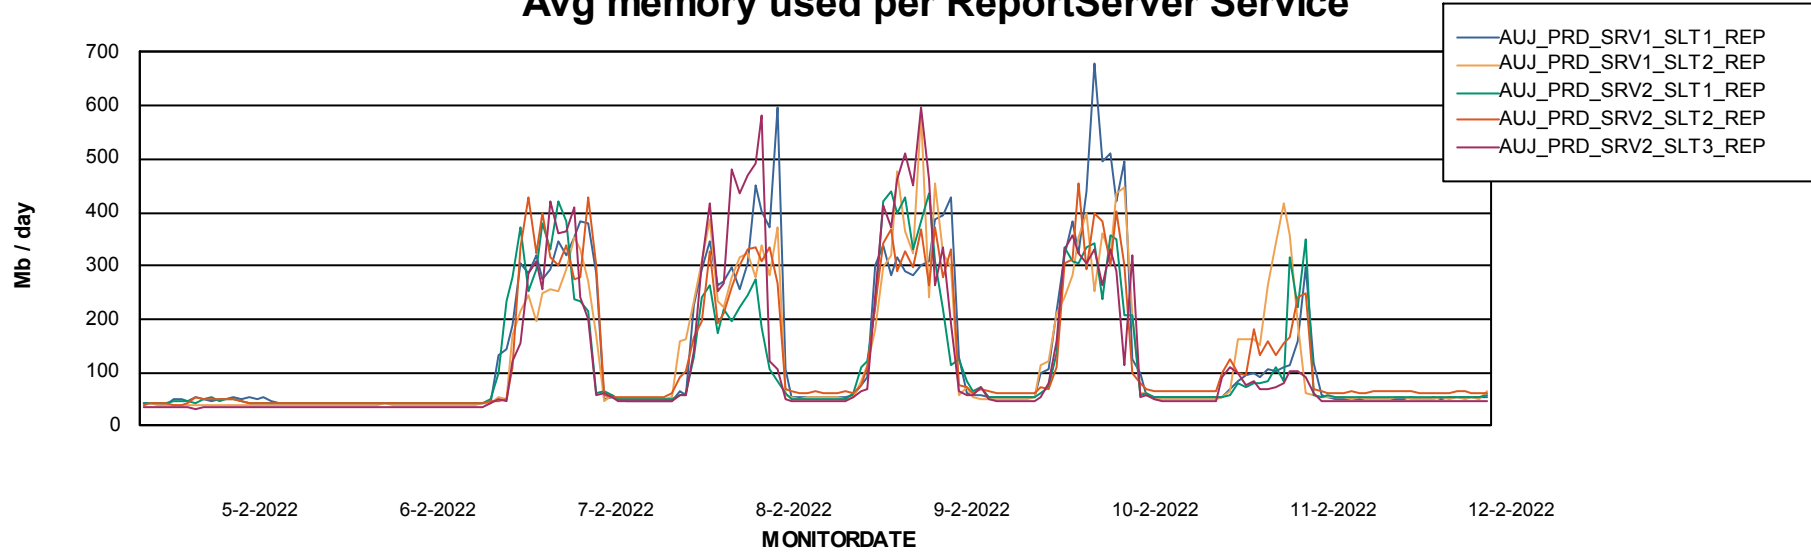

ABSSolute Application ReportServer Services

Avg memory used per ReportServer Service