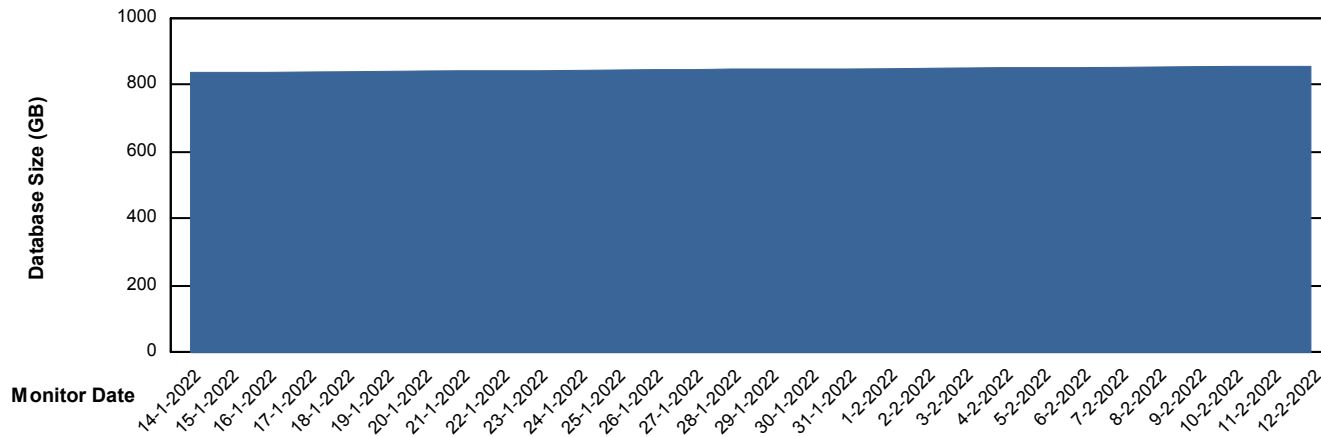

Weekly SLA Customer Report

Customer AUJ Production
Database ID 41

DATABASE SIZE AUJ Prod. BI DB (PABSBI1 server)

Database growth over last month

DATABASE SIZE AUJ_DB1_Primary

Database growth over last month