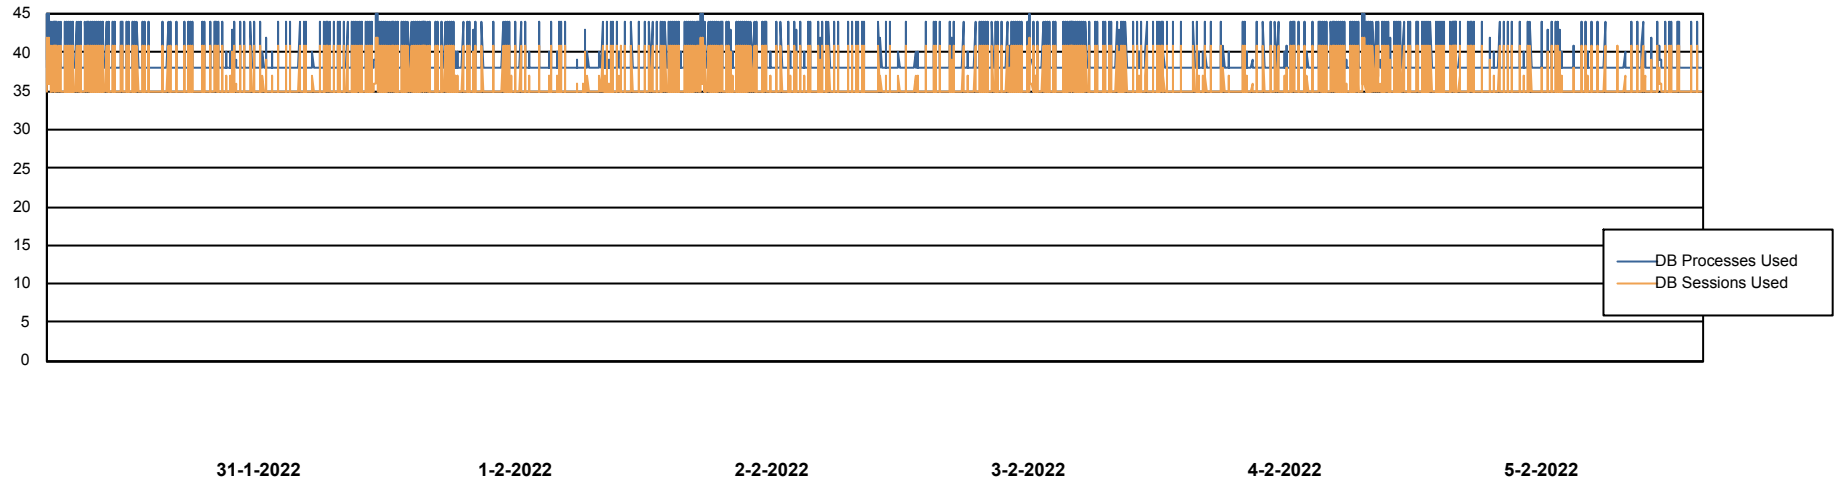

Database Performance VOSDB_Standby

DB Processes Max 500