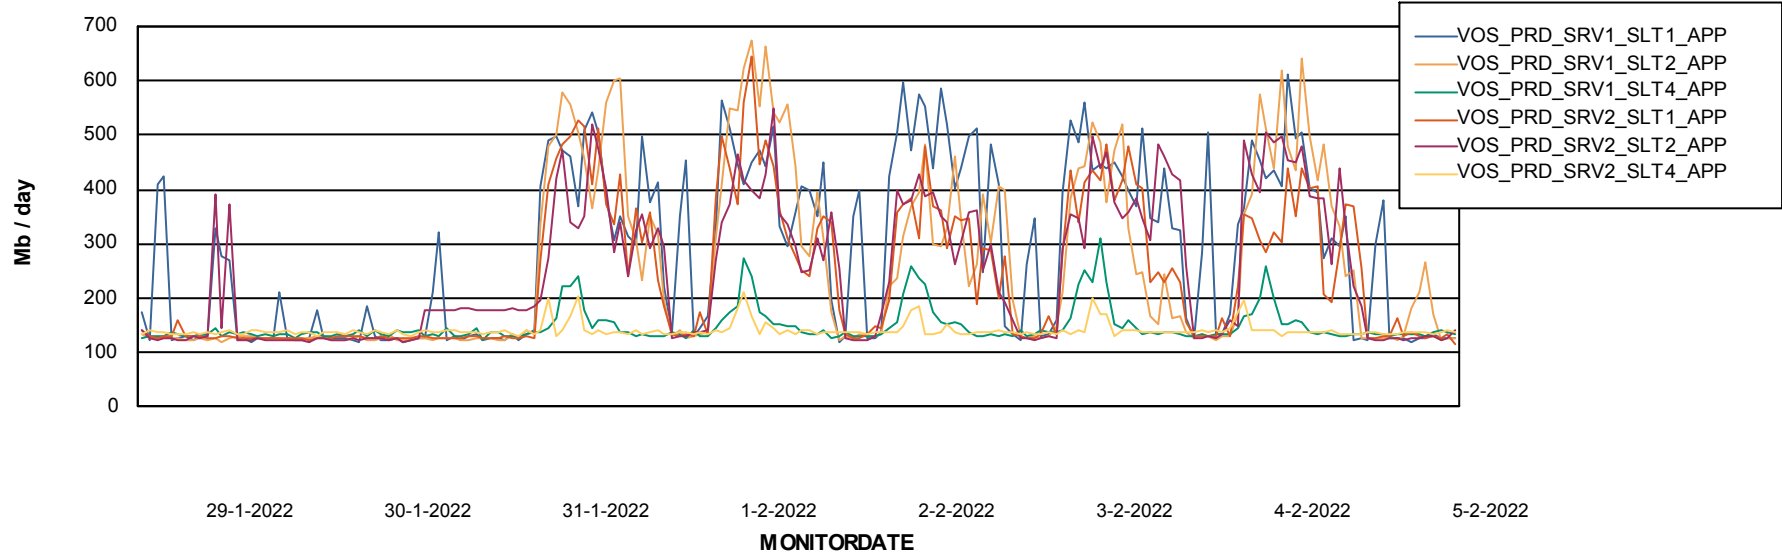

Weekly SLA Customer Report

Customer VOS_Production
 Database ID 68

Database Tablespace VOSDB_Production

Date	Tablespace Name	Filesize (Gb)	Usedsize (Gb)	Percentage free
5-2-2022	ABSDATA	116	95	18
	INDX	249	207	17
4-2-2022	ABSDATA	116	95	18
	INDX	249	207	17
3-2-2022	ABSDATA	116	95	18
	INDX	249	207	17
2-2-2022	ABSDATA	116	95	18
	INDX	249	207	17
1-2-2022	ABSDATA	116	95	18
	INDX	249	207	17
31-1-2022	ABSDATA	116	95	18
	INDX	249	207	17
30-1-2022	ABSDATA	116	95	18
	INDX	249	207	17

Weekly SLA Customer Report

Customer VOS_Production
Database ID 68

ABSSolute Application Server Services

Avg memory used per ABS Server Service

Avg users per day per ABS server

Weekly SLA Customer Report

Customer VOS_Production
Database ID 68