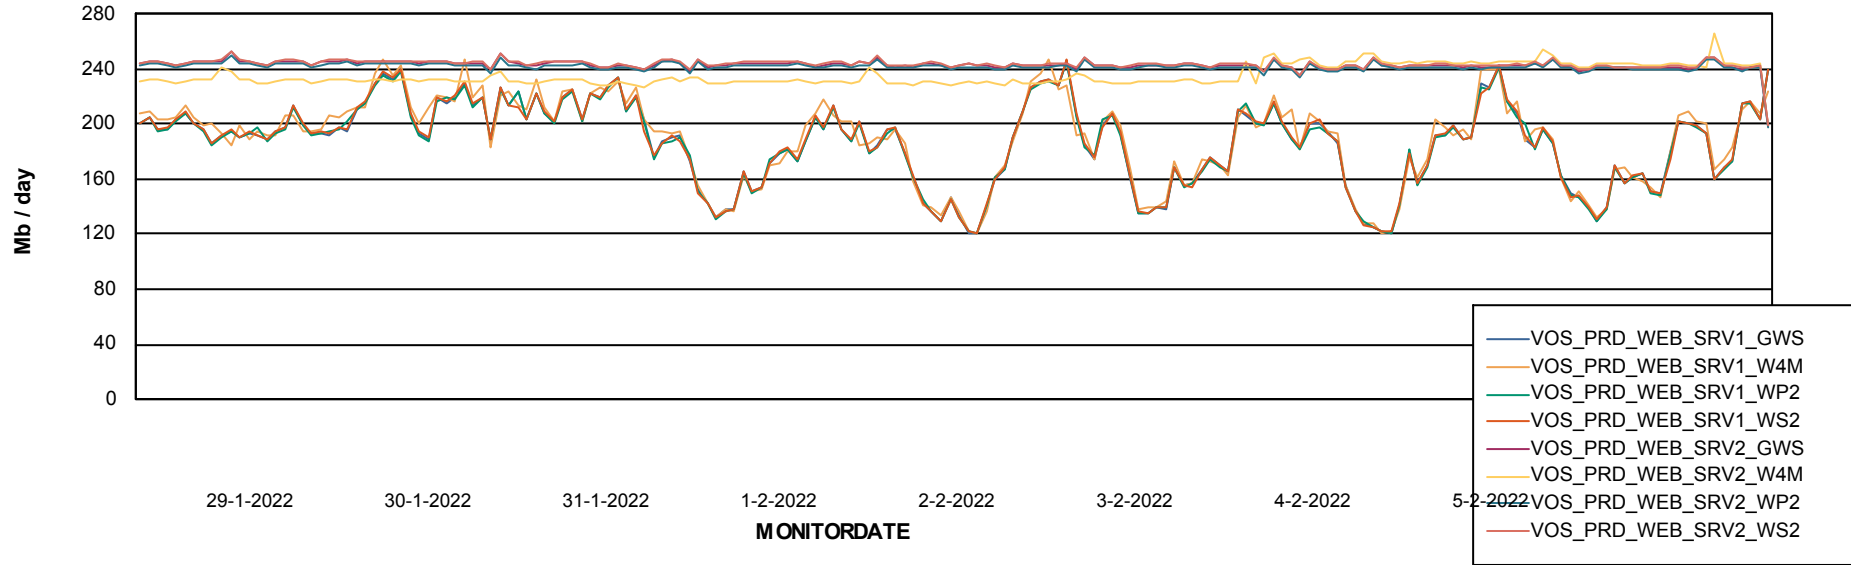

ABSSolute Application ReportServer Services

Avg memory used per ReportServer Service

Weekly SLA Customer Report

Customer VOS_Production
Database ID 68

ABSolute Web Component Services

Avg memory used per ABS Web component