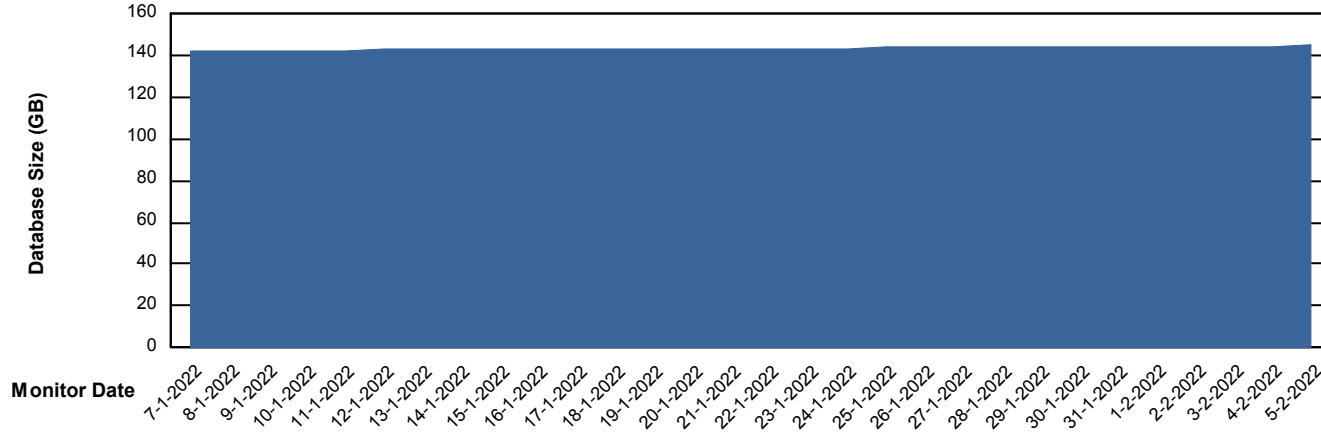

Customer VOS_Production
Database ID 68

Database Performance VOSDB_Standby

DB Processes Max 500

Weekly SLA Customer Report

Customer VOS_Production
Database ID 68

DATABASE SIZE VOSDB_BI

Database growth over last month