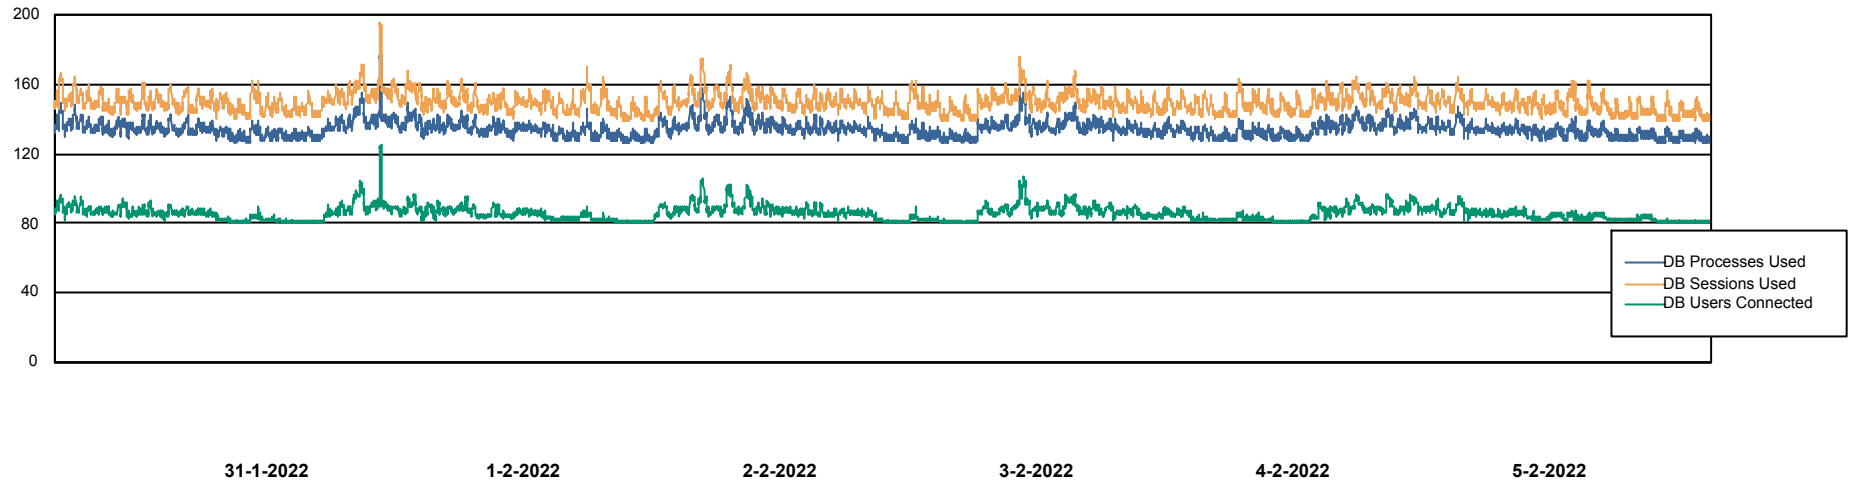

Weekly SLA Customer Report

Customer VOS_Production
Database ID 68

Database Performance VOSDB_BI

Weekly SLA Customer Report

Customer VOS_Production
Database ID 68

Database Performance VOSDB_Production

Weekly SLA Customer Report