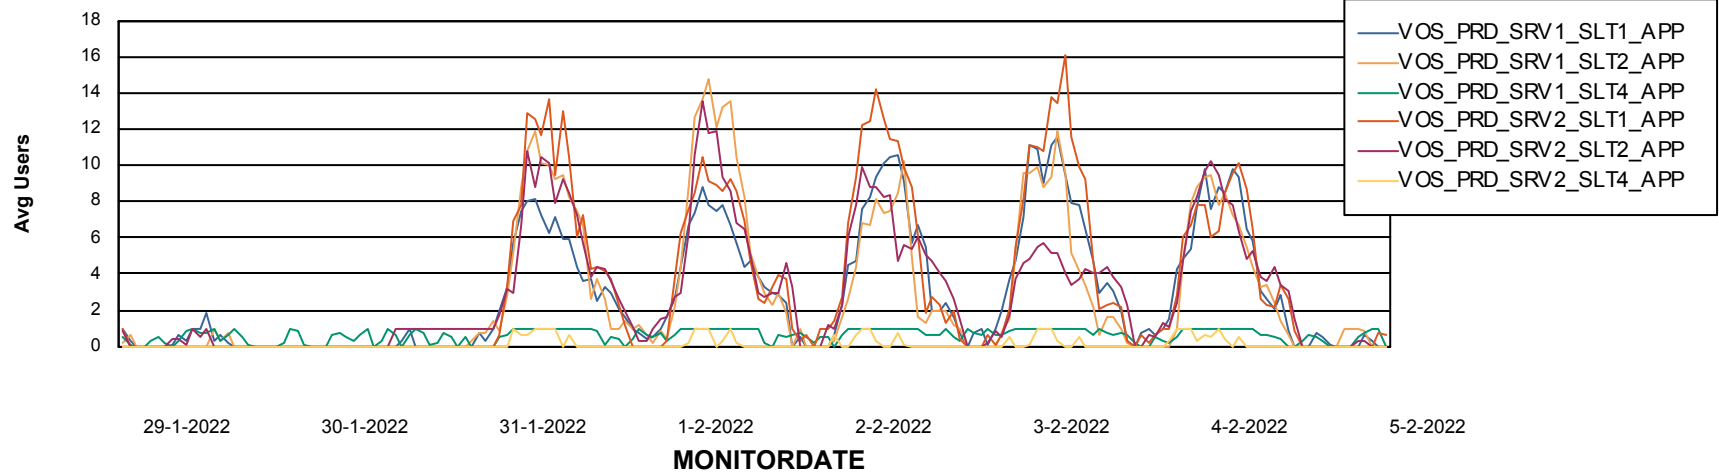

Weekly SLA Customer Report

Customer VOS_Production
Database ID 68

ABSSolute Application Server Services

Avg memory used per ABS Server Service

Avg users per day per ABS server

Weekly SLA Customer Report

Customer VOS_Production
Database ID 68