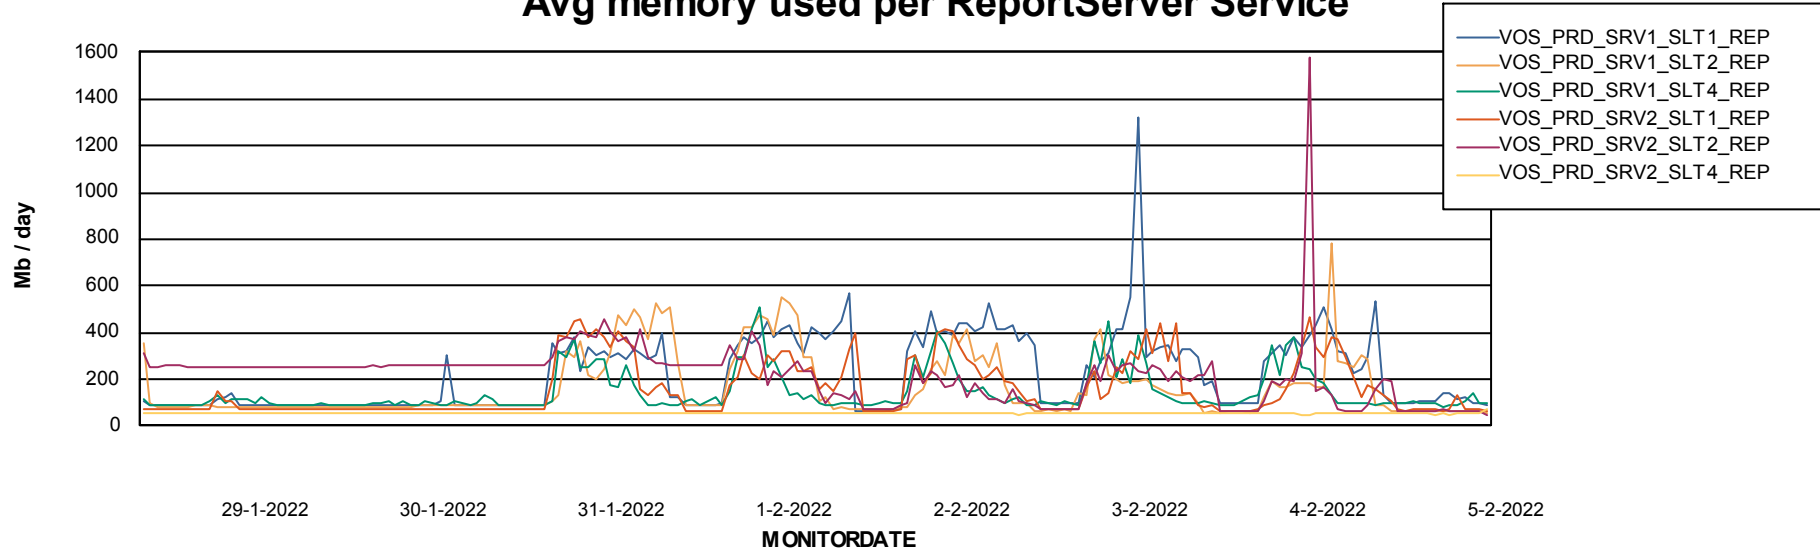

ABSSolute Application ReportServer Services

Avg memory used per ReportServer Service