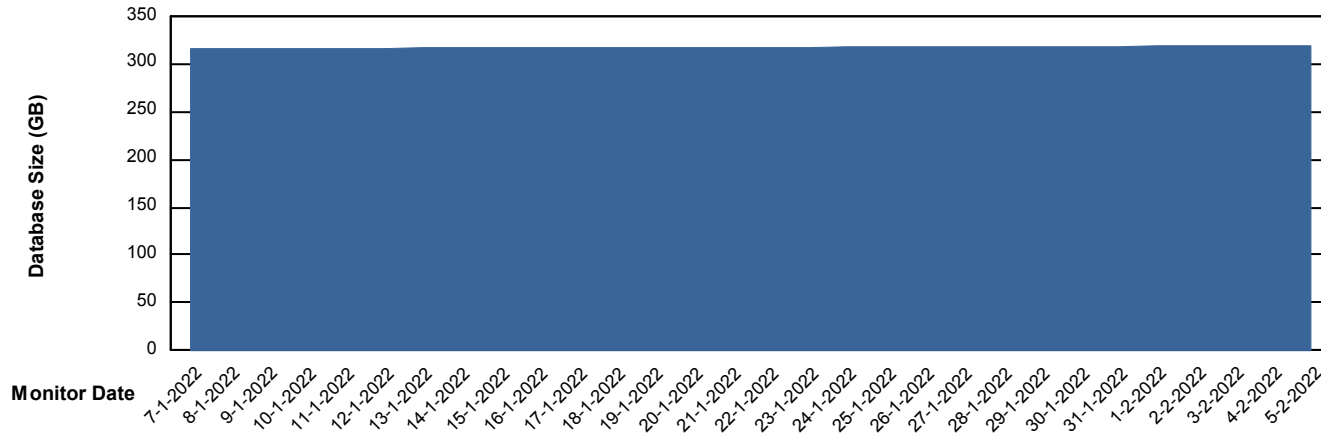

DATABASE SIZE VOSDB_Production

Database growth over last month