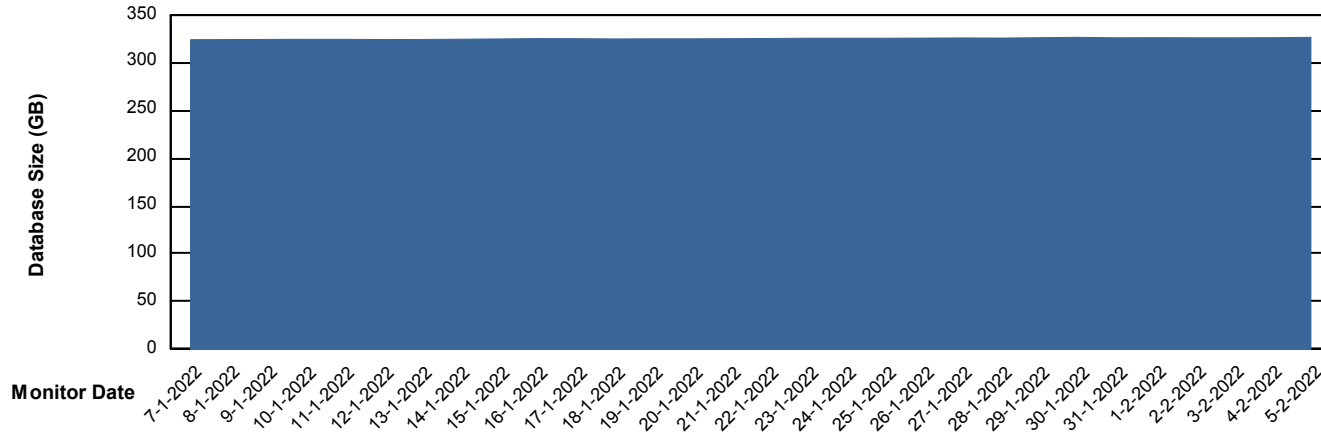

Weekly SLA Customer Report

Customer STK_Production (Migration in progress..)
Database ID 82

Database Performance STKDB_ABS1SB Standby Database

DB Processes Max 500
DB Sessions Max 774

Weekly SLA Customer Report

Customer STK_Production (Migration in progress...)
 Database ID 82

DATABASE SIZE STKDB_ABS1 Production Database

Database growth over last month

Database Tablespace STKDB_ABS1 Production Database

Date	Tablespace Name	Filesize (Gb)	Usedsize (Gb)	Percentage free
5-2-2022	ABSDATA	177	131	26
	INDX	230	188	18
4-2-2022	ABSDATA	177	131	26
	INDX	230	188	18
3-2-2022	ABSDATA	177	131	26
	INDX	230	188	18
2-2-2022	ABSDATA	177	131	26
	INDX	230	188	18
1-2-2022	ABSDATA	177	131	26
	INDX	230	188	18
31-1-2022	ABSDATA	177	131	26
	INDX	230	188	18
30-1-2022	ABSDATA	177	131	26
	INDX	230	188	18