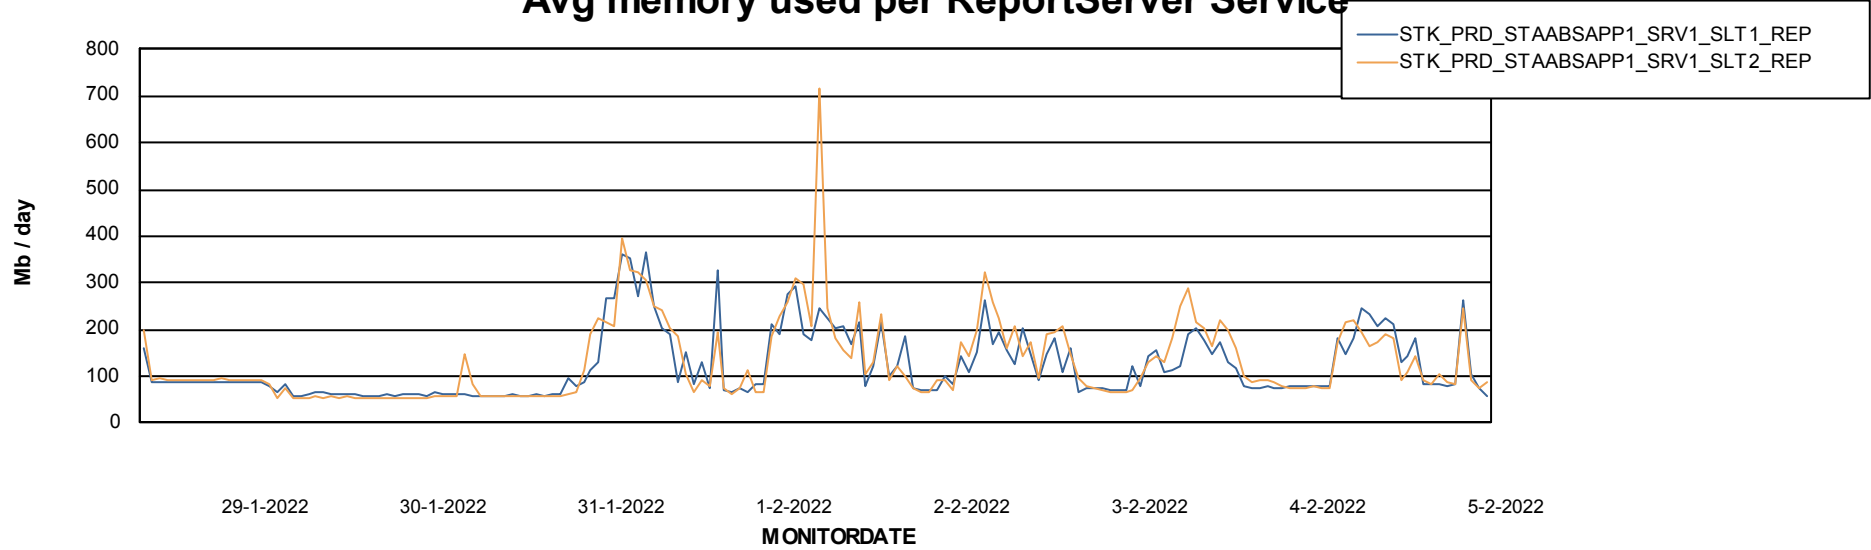

ABSSolute Application ReportServer Services

Avg memory used per ReportServer Service