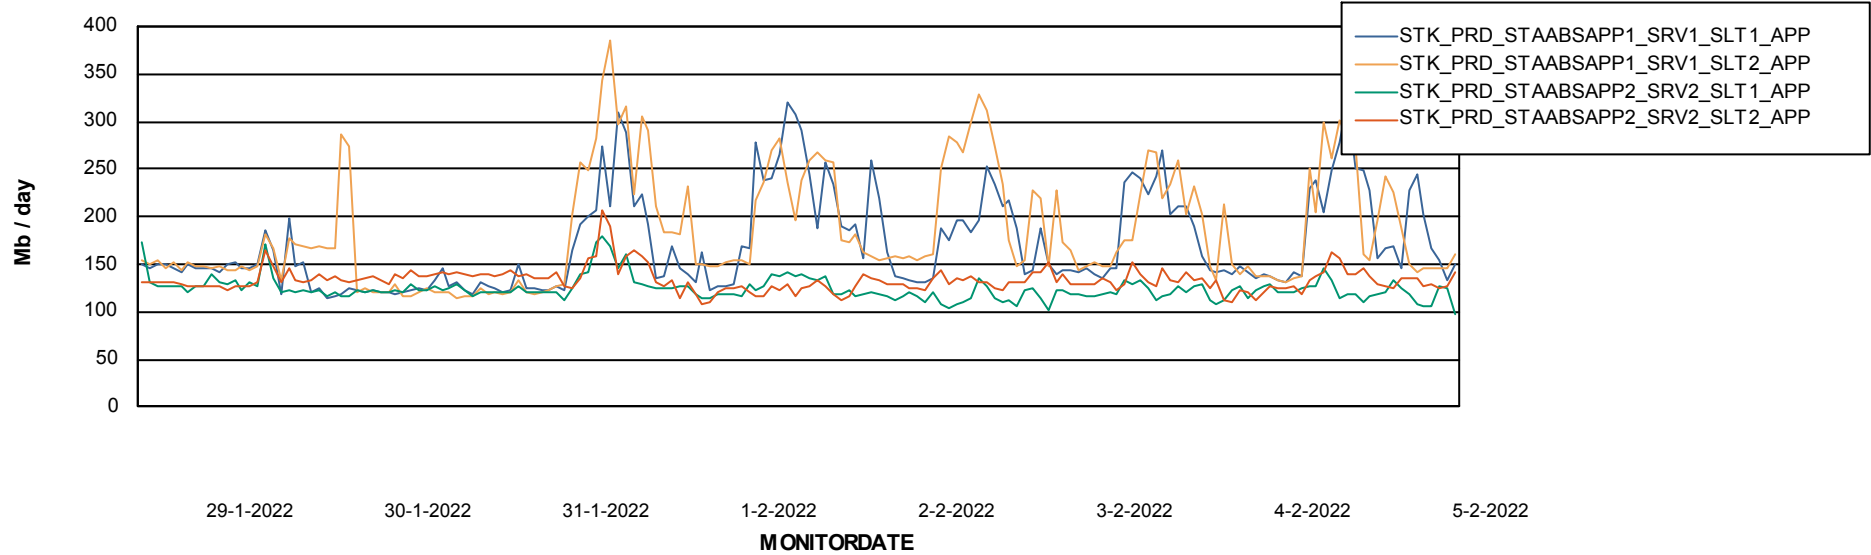

Weekly SLA Customer Report

Customer STK_Production (Migration in progress..)
Database ID 82

Standby Database Health STK_Production (Migration in progress..)

Recovery lag for last 7 days

Weekly SLA Customer Report

Customer STK_Production (Migration in progress..)
Database ID 82

ABSSolute Application Server Services

Avg memory used per ABS Server Service

Avg users per day per ABS server

Weekly SLA Customer Report

Customer STK_Production (Migration in progress...)
Database ID 82