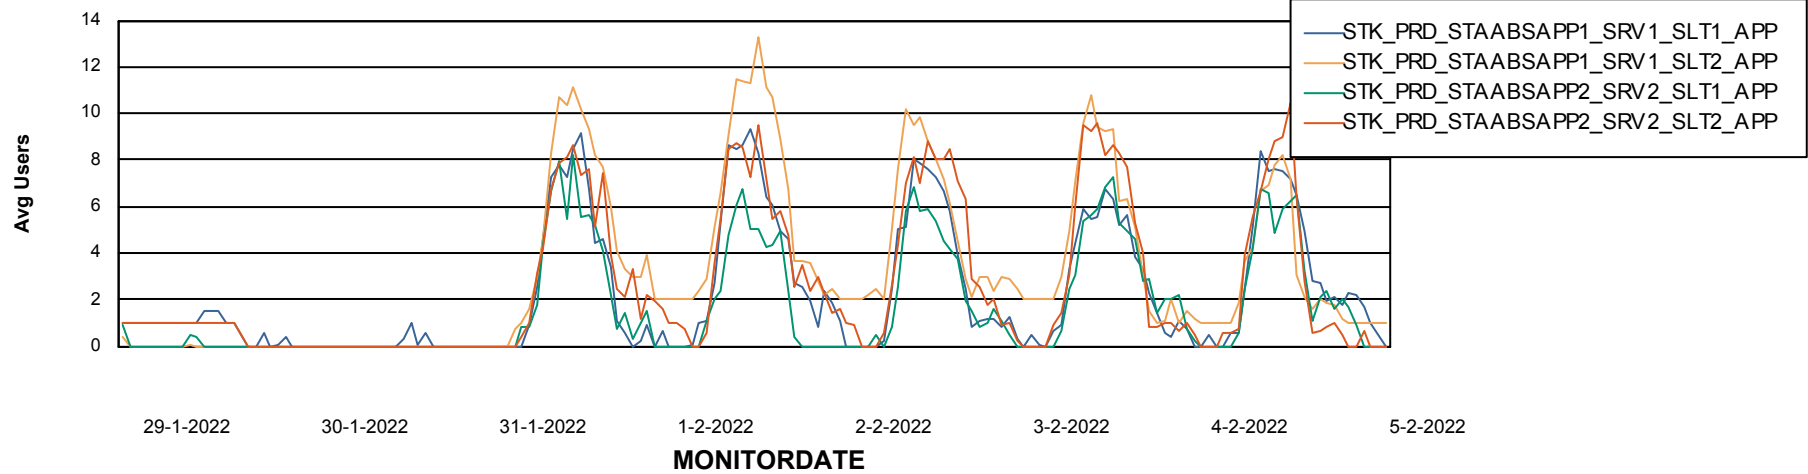

Weekly SLA Customer Report

Customer STK_Production (Migration in progress..)
Database ID 82

Standby Database Health STK_Production (Migration in progress..)

Recovery lag for last 7 days

Weekly SLA Customer Report

Customer STK_Production (Migration in progress..)
Database ID 82

ABSSolute Application Server Services

Avg memory used per ABS Server Service

Avg users per day per ABS server

Weekly SLA Customer Report

Customer STK_Production (Migration in progress...)
Database ID 82